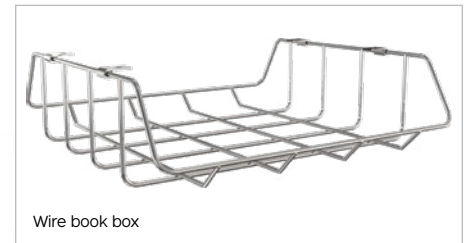

# HIERARCHY CLOUD 9

Configurable Student Desk & Table System

Fun shape for easy breezy set up.

Easy to configure desk and table for all ages, sizes, and left- or right-handed users.

MOORECO™

Locking casters

Pack hook

Wire book box

## HIERARCHY CLOUD 9 DESK & TABLE

- Fun shape for easy breezy set up. Group students easily for collaborative projects or assignments.
- The Hierarchy Cloud 9 Desk and Table are a configurable and customizable system for your flexible classroom. Easy to configure desk for all ages, sizes, and left- or right-handed users.
- Specifically designed to support a variety of learning modes to promote interaction in your instructional spaces, the fun curved shape creates multiple pod configurations.
- Comes with scratch resistant 1-1/4" thick HPL top and T-mold edge banding. Available in standard and custom laminates and edge bands.
- Powder-coated steel legs are designed for quick assembly and one-screw adjustment, available with a platinum or black finish (please note: black youth height and standing height legs are considered custom and incur longer lead times and MOQs).
- Choose from three leg height adjustment ranges to fit the users and activities for your environment. Standard legs (1-1/2" diameter) adjust from 18" to 29"H. Youth height legs (1-1/2" diameter) adjust from 12" to 18"H. And standing height legs (1-3/4" diameter) adjust from 27" to 42"H.
- Legs include floor safe glides, or choose optional dual-wheel locking casters for easy pod configuration. Patent pending. SCS Indoor Advantage Gold Certified.