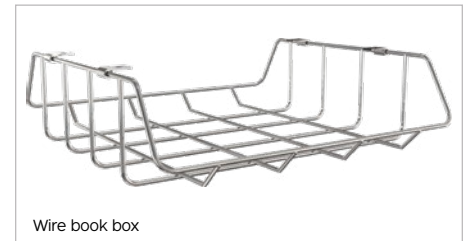

# HIERARCHY CREATOR DESK

Add inclusion to any space with our ADA shapes!

Your environments can instantly be more flexible and user-friendly!

MOORECO™

Clamp Mount Outlet & USB Charger provides convenient desktop charging and power.

Locking casters

Pack hook

Wire book box

## HIERARCHY CREATOR DESK

- Now with ADA shapes to make your spaces more inclusive and accessible, the Hierarchy Creator Desk system brings simplicity and functionality in a package made to fit any classroom or study setting.
- Accommodate different abilities and needs with ADA-compliant desks. Choose from the ADA Square, ADA Triangle, ADA Rectangle, or ADA Half Round shapes to make your spaces more user-friendly.
- Use alone, or join the Hierarchy Creator Desks together in a number of ways to fit your needs. The highly versatile desk's ergonomic shapes provides flexibility and workspace comfort.
- Comes with scratch resistant 1-1/4" thick HPL top and T-mold edge banding. Available in standard and custom laminates and edge bands.
- Powder-coated steel legs are designed for quick assembly and one-screw adjustment, available with a platinum or black finish (please note: black youth height and standing height legs are considered custom and incur longer lead times and MOQs).
- Choose from three leg height adjustment ranges to fit the users and activities for your environment. Standard legs (1-1/2" diameter) adjust from 18" to 29"H. Standing height legs (1-3/4" diameter) adjust from 27" to 42"H.
- Also available with youth height legs (1-1/2" diameter) that adjust from 12" to 18"H. Please note that with youth height legs, the tables are no longer ADA compliant.
- Legs include floor safe glides, or choose optional dual-wheel locking casters for easy pod configuration.
- Twelve year limited warranty. SCS Indoor Advantage Gold Certified.