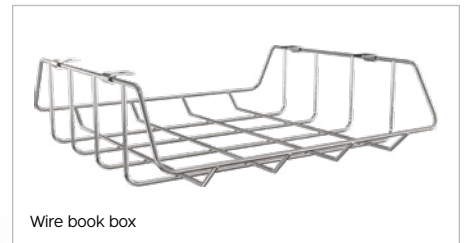

HIERARCHY CREATOR TABLE

Multi-Shape Configurable Student Table System

Multiple shapes for flexible set ups.

Create your own modular custom room configurations with ease.

MOORECO™

HIERARCHY CREATOR TABLE

- Multiple shapes for flexible set ups. Create your own modular custom room configurations with ease.
- Hierarchy Creator Tables fit any classroom or study setting. With a complementary edge radius on each shape, you can create numerous group configurations.
- Tables provide flexibility and workspace comfort. Available in square, rectangle, triangle, trapezoid, chevron, and half-round shapes.
- Comes with scratch resistant 1-1/4" thick HPL top and T-mold edge banding. Available in standard and custom laminates and edge bands.
- Powder-coated steel legs are designed for quick assembly and one-screw adjustment, available with a platinum or black finish (please note: black youth height and standing height legs are considered custom and incur longer lead times and MOQs).
- Choose from three leg height adjustment ranges to fit the users and activities for your environment. Standard legs (1-1/2" diameter) adjust from 18" to 29"H. Youth height legs (1-1/2" diameter) adjust from 12" to 18"H. And standing height legs (1-3/4" diameter) adjust from 27" to 42"H.
- Legs include floor safe glides, or choose optional dual-wheel locking casters for easy pod configuration. SCS Indoor Advantage Gold Certified.

Locking casters

Pack hook

Wire book box

Ganging Device

MooreCo furniture is fully customizable! View our most up-to-date laminate and edge band offering online by clicking the button below:

[VIEW MATERIAL LIBRARY](#)