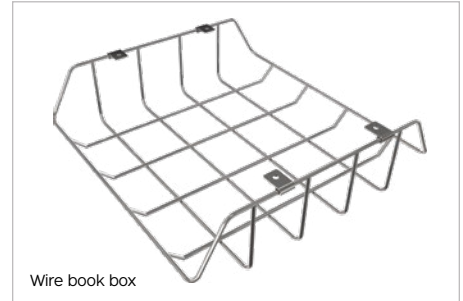

HIERARCHY FENDER

by MooreCo Configurable Student Desk System

The desk that rocks.

Innovative shape and curves create countless configurations.

MOORECO™

Locking casters

Pack hook

Wire book box

HIERARCHY FENDER BY MOORECO DESK

- The desk that rocks. Innovative shape and curves create countless configurations.
- The Hierarchy Fender by MooreCo Desk brings simplicity and functionality in a customizable package made to fit any classroom or study setting.
- Offering quick and easy assembly, numerous group configurations, height adjustability, and custom laminates.
- Join the desks together in a number of ways to fit your needs. The highly versatile table's ergonomic shape provides flexibility and workspace comfort.
- Comes with scratch resistant 1-1/4" thick HPL top and T-mold edge banding. Available in standard and custom laminates and edge bands.
- Powder-coated steel legs are designed for quick assembly and one-screw adjustment, available with a platinum or black finish (please note: black youth height and standing height legs are considered custom and incur longer lead times and MOQs).
- Choose from three leg height adjustment ranges to fit the users and activities for your environment. Standard legs (1-1/2" diameter) adjust from 18" to 29"H. Youth height legs (1-1/2" diameter) adjust from 12" to 18"H. And standing height legs (1-3/4" diameter) adjust from 27" to 42"H.
- Legs include floor safe glides, or choose optional dual-wheel locking casters for easy pod configuration.
- Twelve year limited warranty.
- SCS Indoor Advantage Gold Certified.