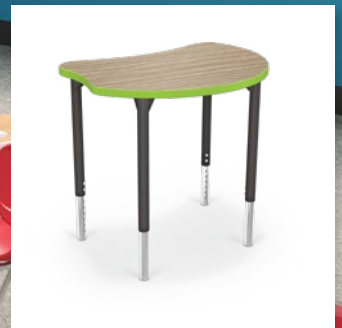

HIERARCHY SAIL DESK

Smooth sailing to the next level of learning!

Virtually endless configurations let you create custom layouts.

Locking casters

Pack hook

Wire book box

HIERARCHY SAIL DESK

- Smooth sailing to the next level of learning. Virtually endless configurations let you create custom layouts.
- Hierarchy Sail Desk system brings simplicity and functionality in a customizable package made to fit any classroom or study setting.
- Offering quick and easy assembly, numerous group configurations, height adjustability, and custom laminates.
- Join the Hierarchy Sail Desk together in a number of ways to fit your needs. The highly versatile table's ergonomic shape provides flexibility and workspace comfort. Allows easy left- or right-hand seating.
- Comes with scratch resistant 1-3/4" thick HPL top and T-mold edge banding. Available in standard and custom laminates and edge bands.
- Powder-coated steel legs are designed for quick assembly and one-screw adjustment, available with a platinum or black finish (please note: black youth height and standing height legs are considered custom and incur longer lead times and MOQs).
- Choose from three leg height adjustment ranges to fit the users and activities for your environment. Standard legs (1-1/2" diameter) adjust from 18" to 29"H. Youth height legs (1-1/2" diameter) adjust from 12" to 18"H. And standing height legs (1-3/4" diameter) adjust from 27" to 42"H.
- Legs include floor safe glides, or choose optional dual-wheel locking casters for easy pod configuration.
- Twelve year limited warranty. SCS Indoor Advantage Gold Certified.