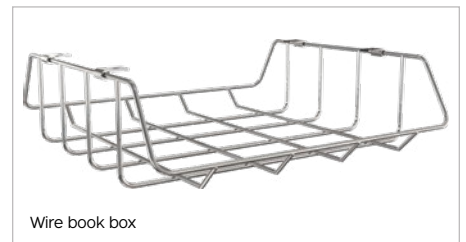

HIERARCHY SAIL DESK

Smooth sailing to the next level of learning!

Virtually endless configurations let you create custom layouts.

Locking casters

Pack hook

Wire book box

HIERARCHY SAIL DESK

- Smooth sailing to the next level of learning. Virtually endless configurations let you create custom layouts.
- Hierarchy Sail Desk system brings simplicity and functionality in a customizable package made to fit any classroom or study setting.
- Offering quick and easy assembly, numerous group configurations, height adjustability, and custom laminates.
- Join the Hierarchy Sail Desk together in a number of ways to fit your needs. The highly versatile table's ergonomic shape provides flexibility and workspace comfort. Allows easy left- or right-hand seating.
- Comes with scratch resistant 1-3/4" thick HPL top and T-mold edge banding. Available in standard and custom laminates and edge bands.
- Powder-coated steel legs are designed for quick assembly and one-screw adjustment, available with a platinum or black finish (please note: black youth height and standing height legs are considered custom and incur longer lead times and MOQs).
- Choose from three leg height adjustment ranges to fit the users and activities for your environment. Standard legs (1-1/2" diameter) adjust from 18" to 29"H. Youth height legs (1-1/2" diameter) adjust from 12" to 18"H. And standing height legs (1-3/4" diameter) adjust from 27" to 42"H.
- Legs include floor safe glides, or choose optional dual-wheel locking casters for easy pod configuration.
- Twelve year limited warranty. SCS Indoor Advantage Gold Certified.