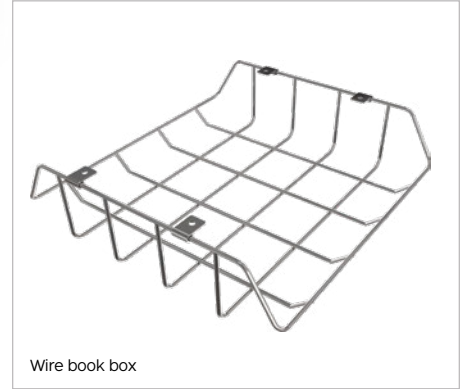

HIERARCHY SHAPES DESK

Configurable Student Desk System

Shape up your classroom.

Virtually endless configurations let you create custom layouts.

MOORECO™

HIERARCHY SHAPES DESK

- Shape up your classroom. Virtually endless configurations let you create custom layouts.
- Hierarchy Shapes Desk brings simplicity and functionality in a customizable package made to fit any classroom or study setting.
- Offering quick and easy assembly, numerous group configurations, height adjustability, and custom laminates.
- Join the Hierarchy Shapes Desk together in a number of ways to fit your needs. The highly versatile table's ergonomic shape provides flexibility and workspace comfort. Allows easy left- or right-hand seating.
- Available in two sizes (standard and large) with scratch-resistant 1-1/4" thick HPL top and T-mold edge banding. Available in standard and custom laminates and edge bands.
- Powder-coated steel legs are designed for quick assembly and one-screw adjustment, available with a platinum or black finish (please note: black youth height and standing height legs are considered custom and incur longer lead times and MOQs).
- Choose from three leg height adjustment ranges to fit the users and activities for your environment. Standard legs (1-1/2" diameter) adjust from 18" to 29"H. Youth height legs (1-1/2" diameter) adjust from 12" to 18"H. And standing height legs (1-3/4" diameter) adjust from 27" to 42"H.
- Legs include floor safe glides, or choose optional dual-wheel locking casters for easy pod configuration.
- Twelve year limited warranty. Patented design. SCS Indoor Advantage Gold Certified.