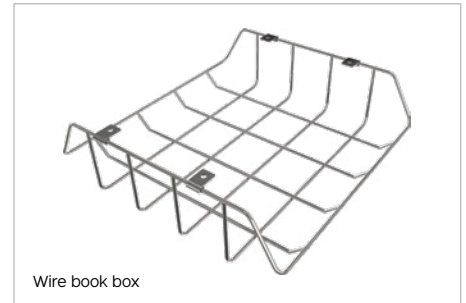

# HIERARCHY TWISTER TABLES

We're putting a twist on ordinary!

Fun and modern table shapes add a bright spritz of creativity to any space.

Locking casters

Pack hook

Wire book box

## HIERARCHY TWISTER TABLES

- We're putting a twist on ordinary! Fun and modern table shapes add a bright spritz of creativity to any space.
- Hierarchy Twister Tables bring simplicity and functionality in a customizable package made to fit any classroom or study setting.
- Offering quick and easy assembly, numerous group configurations, height adjustability, and custom laminates.
- Use alone, or join the Hierarchy Twister Tables together in a number of ways to fit your needs. The highly versatile table's ergonomic shape provides flexibility and workspace comfort.
- Comes with scratch resistant 1-1/4" thick HPL top and T-mold edge banding. Available in standard and custom laminates and edge bands.
- Powder-coated steel legs are designed for quick assembly and one-screw adjustment, available with a platinum or black finish (please note: black youth height and standing height legs are considered custom and incur longer lead times and MOQs).
- Choose from three leg height adjustment ranges to fit the users and activities for your environment. Standard legs (1-1/2" diameter) adjust from 18" to 29"H. Youth height legs (1-1/2" diameter) adjust from 12" to 18"H. And standing height legs (1-3/4" diameter) adjust from 27" to 42"H.
- Legs include floor safe glides, or choose optional dual-wheel locking casters for easy pod configuration.
- Twelve year limited warranty.
- SCS Indoor Advantage Gold Certified.