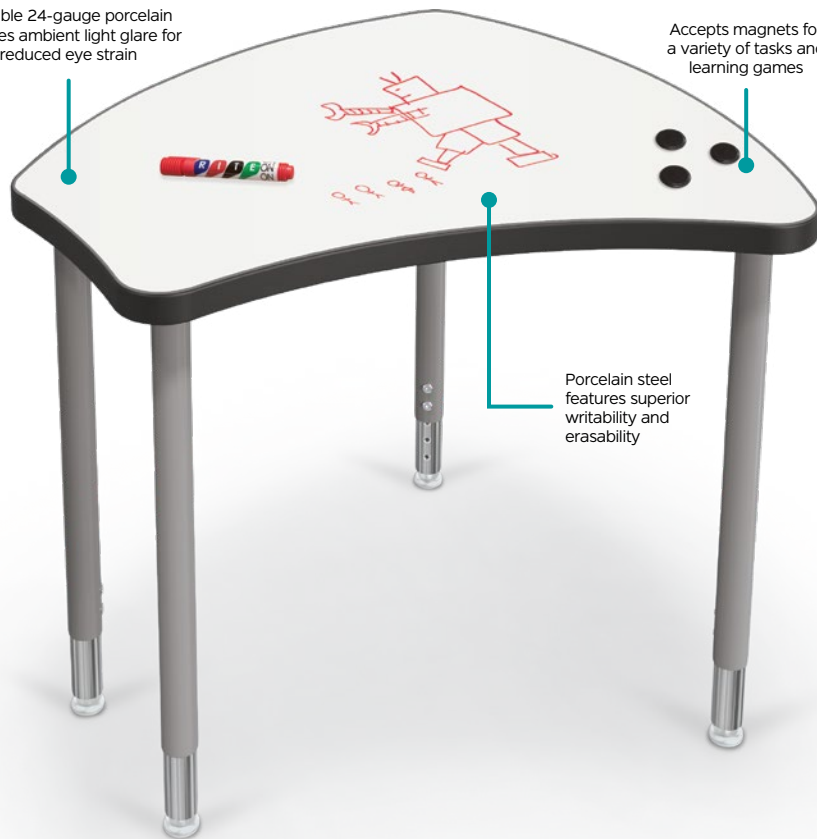

Accepts magnets for a variety of tasks and learning games

Porcelain steel features superior writability and erasability

HIERARCHY SHAPES DESK + PORCELAIN STEEL TOP

- Only available from MooreCo. Upgrade to porcelain steel top for more comfortable and durable performance.
- Upgrade your Hierarchy Shapes Desk with a superior porcelain steel top for more comfortable and durable performance, available exclusively from MooreCo.
- Porcelain steel whiteboard provides space for doodling, jotting down notes and ideas, and brainstorming. Surface accepts magnets for even more versatility.
- Porcelain reduces ambient reflection and glare over standard HPL markerboard, providing a more comfortable to use writing surface. Porcelain also has superior erasability, and comes with a lifetime guarantee.
- Tests show our 24-gauge porcelain is more than twice as hard, and twice as scratch-resistant as laminate, reducing dents, dings, and other damage. Surface is also 5.5 times more wear-resistant than laminate.
- Erasability is more than twice as good on a porcelain surface versus laminate dry erase surface when both surfaces are new, and holds up to use, showing better erasability over time.
- Porcelain resists delamination, keeping dry erasability intact for the life of the desk.
- Comes with molded polypropylene edge banding in black only. Edge is slightly raised for a fully encapsulated top, ensuring steel will not rust.
- Powder-coated steel legs are designed for quick assembly and one-screw adjustment, available with a platinum or black finish (please note: black youth height and standing height legs are considered custom and incur longer lead times and MOQs).
- Choose from three leg height adjustment ranges to fit the users and activities for your environment. Standard legs (1-1/2" diameter) adjust from 18" to 29"H. Youth height legs (1-1/2" diameter) adjust from 12" to 18"H. And standing height legs (1-3/4" diameter) adjust from 27" to 42"H.
- Legs include floor safe glides, or choose optional dual-wheel locking casters for easy pod configuration. All desks meet or exceed ANSI/BIFMA testing requirements.
- SCS Indoor Advantage Gold Certified.