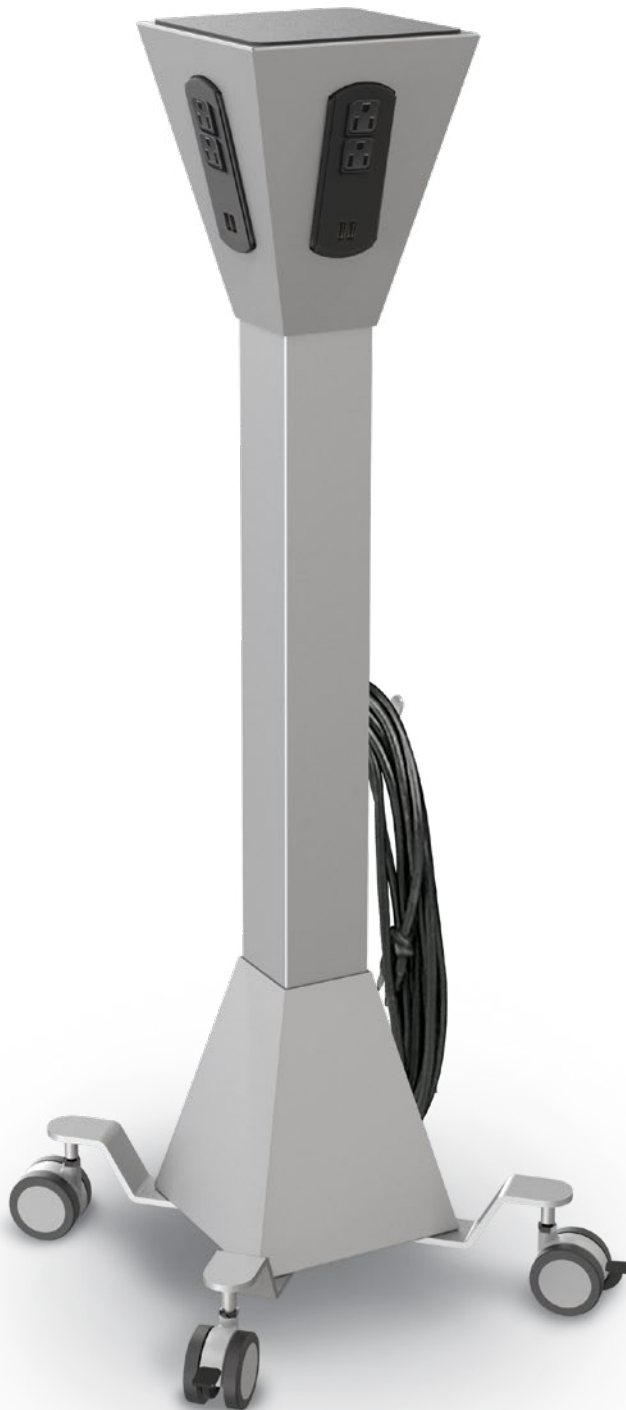

MOOREPOWER® TOWER

Multi-User Mobile Charging & Power Center

- Get convenient access to power in your multi-user table groups with the versatile and capable MoorePower Tower.
- Mobile tower provides instant AC outlet and USB charging access to multiple users in group seating arrangements.
- Ideal for providing power to laptops, tablets, or smart phones. Power capacity is provided through a single three-prong plug. Users no longer have to search for or share power outlets.
- The Power Tower includes two AC outlets and two USB outlets on each of four sides, for a total of eight each.
- Easily mobile on four dual-wheel casters (two locking). Durable powder-coated steel frame includes a cord winder for the 13-½ foot power cable.
- ETL certified to UL 1363.2018 Ed. 5.
- SCS Indoor Advantage Gold Certified.

PART NO.	ITEM	DIMENSIONS	SHIP WT.
27735*	MoorePower Tower	40"H x 17.5"W x 17.5"D	25 lbs

Shipping weights are listed on a per item basis and may vary based on quantities ordered.

*Ships UPS.

**Ships UPS with large package surcharge or additional handling fee.