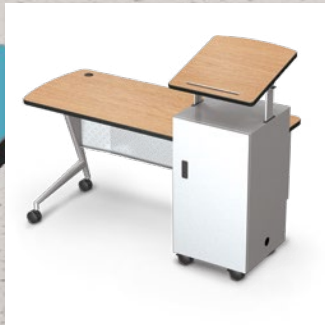

# TREND PODIUM DESK

Desk and podium in one.

Keep your materials for teaching and presentation in easy reach.

MOORECO™

Accessory locking drawer provides added storage.

Pop-Up Grommet Outlet & USB Charger provides convenient desktop power.

## TREND PODIUM DESK

- Desk and podium in one. Keep your materials for teaching and presentation in easy reach.
- The innovative and stylish Trend Podium Desk combines a desk and podium into one convenient and flexible workspace.
- Desktop work surface (30"H × 42"W × 24-1/2"D) is made with 1" thick HPL. Top is available in multiple standard laminates and edge band options, or customizable with your choice.
- Tilted podium top (19-3/4"W × 20-3/4"D) features 6" of height adjustment, includes a paper stop, and locks into place. Grommets in the desktop and podium body provide easy cable management.
- Podium body (43" - 49"H × 19-3/4"W × 20-3/4"D) features two adjustable interior shelves and locks for security. Internal cabinet dimensions measure 29-3/4"H × 16-1/2"W × 15-1/2"D.
- Frame is powder-coated steel with 3" locking non-marring casters. Perforated modesty panel and angled legs add style and function.
- SCS Indoor Advantage Gold Certified.