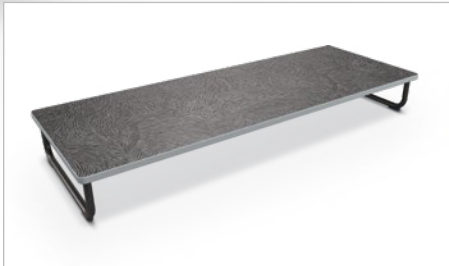

AKT LOUNGE TABLE

akt[®]
BY MOORECO

“Akt” with purpose and intention.

Versatile and flexible lounge table line completes any space.

Available with a sled base in black or platinum, or with a 4-leg base in platinum.

AKT LOUNGE TABLE

- Our Akt furniture collection combines the principles of human development to foster the ability to "Akt" with purpose and intention.
- The Akt Lounge Tables are ideally suited for secondary learners, higher education students, and employees in the workforce.
- With sophistication and sleek style, Akt Lounge Tables are an ideal addition to individual work areas, collaborative spaces, or other team environments.
- Available in three sizes: single, loveseat, or sofa width.
- Customizable with your choice of laminates and edge bands.
- Available with a sled base in black or platinum, or in a 4-leg base in platinum, coordinating with other members of the Akt family.
- SCS Indoor Advantage Gold Certified.

This product can be customized! View our most up-to-date fabric and finish swatch catalog online by visiting moorecoinc.com/materials or click below:

[VIEW MATERIAL LIBRARY](#)

PART NO.			DESCRIPTION	DIMENSIONS	SHIP WT.
SLED BASE BLACK	SLED BASE PLATINUM	4-LEG BASE PLATINUM			
AK-TB-292910-RB-XXXX-XX	AK-TB-292910-RP-XXXX-XX	AK-TB-292910-SP-XXXX-XX	Single Table	10"H x 29.5"W x 29.5"D	25 lbs
AK-TB-295410-RB-XXXX-XX	AK-TB-295410-RP-XXXX-XX	AK-TB-295410-SP-XXXX-XX	Loveseat Table	10"H x 54"W x 29.5"D	40 lbs
AK-TB-297810-RB-XXXX-XX	AK-TB-297810-RP-XXXX-XX	AK-TB-297810-SP-XXXX-XX	Sofa Table	10"H x 78"W x 29.5"D	65 lbs