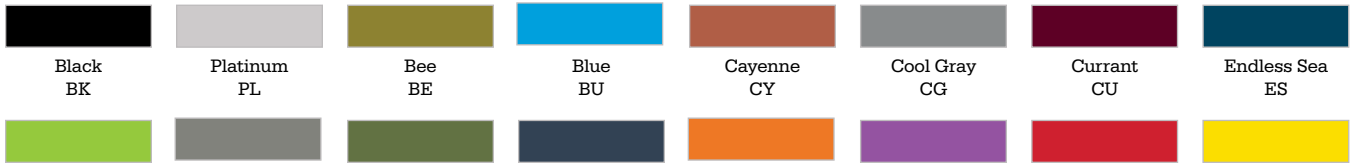

Stock HPL + Edge Band Collection

Stock Woodgrain Laminates Available with matching or colored edge bands.

Beigewood 7850 Fusion Maple 7909 Amber Cherry 7919 Buka Bark 7982 Sterling Ash 7995 Grey Elm 8201

Matching Edge Bands:

Beigewood BW Fusion Maple FM Amber Cherry AC Buka Bark BB Sterling Ash SA Grey Elm GE

Stock Pattern Laminates Available with matching or colored edge bands.

Grey Nebula 4622 Graphite Nebula 4623 Grey Mesh 4877

Matching Edge Bands:

Grey Nebula GN Graphite Nebula GP Grey Mesh GM

Stock Solid Laminates

Whiteboard laminate is not available with matching edge band. Please select from the other edge bands on this card.

Whiteboard MRKR
(10% upcharge)

Colored Edge Bands:

Black BK Platinum PL Bee BE Blue BU Cayenne CY Cool Gray CG Currant CU Endless Sea ES
Green GR Morning Fog MF Moss MS Navy Blue NB Orange OR Purple PU Red RD Yellow YL