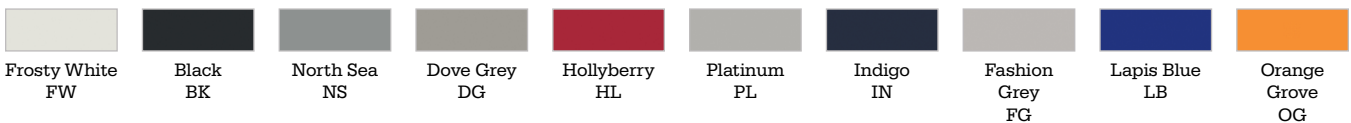

Matching Edge Bands:

Beigewood BW Fusion Maple FM Amber Cherry AC Buka Bark BB Sterling Ash SA Grey Elm GE

Stock Pattern Laminates Available with matching or colored edge bands.

Grey Nebula 4622 Graphite Nebula 4623 Grey Mesh 4877

Whiteboard MRKR
(10% upcharge)

Colored Edge Bands:

Black BK Platinum PL Bee BE Blue BU Cayenne CY Cool Gray CG Currant CU Endless Sea ES
Green GR Morning Fog MF Moss MS Navy Blue NB Orange OR Purple PU Red RD Yellow YL

Standard Woodgrain Laminates Available with matching or colored edge bands.

Matching Edge Bands:

Standard Pattern Laminates Available with matching or colored edge bands.

Matching Edge Bands:

Standard Solid Laminates Available with matching or colored edge bands.

Matching Edge Bands:

Laminate finishes and edge bands on this page are available with extended lead times. Please contact your sales representative for details.