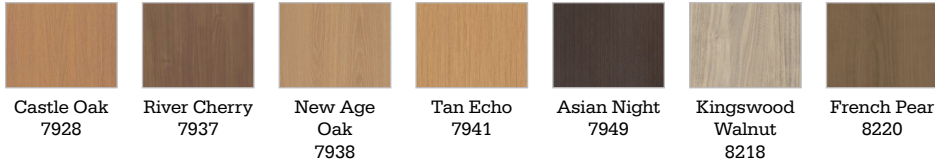

Matching Edge Bands:

Beigewood BW Fusion Maple FM Amber Cherry AC Buka Bark BB Sterling Ash SA Grey Elm GE

Stock Pattern Laminates Available with matching or colored edge bands.

Grey Nebula 4622 Graphite Nebula 4623 Grey Mesh 4877

Whiteboard MRKR
(10% upcharge)

Colored Edge Bands:

Black BK Platinum PL Bee BE Blue BU Cayenne CY Cool Gray CG Currant CU Endless Sea ES
Green GR Morning Fog MF Moss MS Navy Blue NB Orange OR Purple PU Red RD Yellow YL

Laminate finishes and edge bands on this page are available with standard lead times.

MOORECO™

MOORECO INC
2885 Lorraine Avenue | Temple, TX 76501
p: 800.749.2258 | f: 866.888.7483
moorecoinc.com

Standard HPL Collection

Standard Woodgrain Laminates Available with matching or colored edge bands.

Matching Edge Bands:

Standard Pattern Laminates Available with matching or colored edge bands.

Matching Edge Bands:

Standard Solid Laminates Available with matching or colored edge bands.