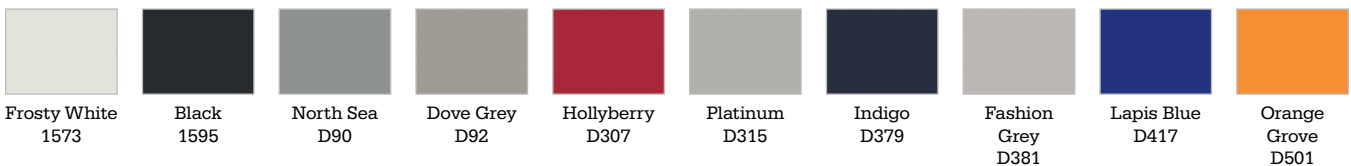

Matching Edge Bands:

Beigewood BW Fusion Maple FM Amber Cherry AC Buka Bark BB Sterling Ash SA Grey Elm GE

Stock Pattern Laminates Available with matching or colored edge bands.

Grey Nebula 4622 Graphite Nebula 4623 Grey Mesh 4877

Whiteboard MRKR
(10% upcharge)

Colored Edge Bands:

Black BK Platinum PL Bee BE Blue BU Cayenne CY Cool Gray CG Currant CU Endless Sea ES
Green GR Morning Fog MF Moss MS Navy Blue NB Orange OR Purple PU Red RD Yellow YL

Standard Woodgrain Laminates Available with matching or colored edge bands.

Matching Edge Bands:

Standard Pattern Laminates Available with matching or colored edge bands.

Matching Edge Bands:

Standard Solid Laminates Available with matching or colored edge bands.

Matching Edge Bands:

Laminate finishes and edge bands on this page are available with extended lead times. Please contact your sales representative for details.