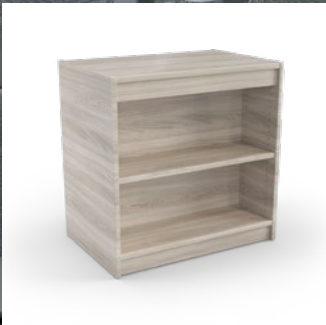

# ARRAY SHELVING

by MooreCo

Expand your shelving options.

Flexible and customizable storage works in any space.

# Array Shelving

Easy installation, efficient use of space, and versatile customization make Array your personal storage solution. Flexible and modular storage works in any space.

Array shelving collection is sturdy and modular, perfect for libraries, classrooms, or office spaces.

## Standard Includes

- Single sided (.S)
- Double sided (.DS)
- 36" wide
- Shelves are 12" deep
- Adjustable shelves
- 36"H has 2 shelves per side
- 42"H has 3 shelves per side
- 48"H has 3 shelves per side
- 60"H has 4 shelves per side
- 72"H has 5 shelves per side
- Laminate construction with matching edge banding
- Standard adjustable floor glides; mobile unit has casters in place of glides