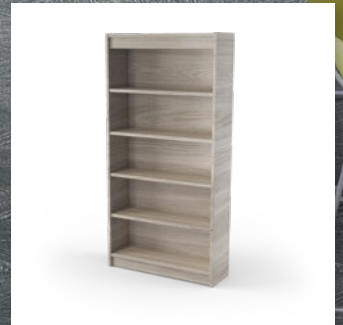

# ARRAY SHELVING

by MooreCo

Expand your shelving options.

Flexible and customizable storage works in any space.

## Standard Includes

- Single sided (.S)
- Double sided (.DS)
- 36" wide
- Shelves are 12" deep
- Adjustable shelves
- 36"H has 2 shelves per side
- 42"H has 3 shelves per side
- 48"H has 3 shelves per side
- 60"H has 4 shelves per side
- 72"H has 5 shelves per side
- Laminate construction with matching edge banding
- Standard adjustable floor glides; mobile unit has casters in place of glides