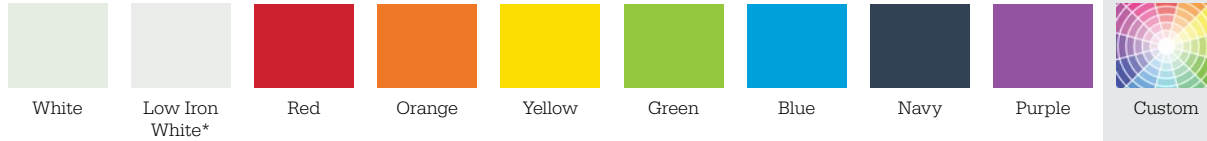

## Stock Colored Edge Band *(available at normal lead times)*

## Standard Laminate *(available at extended lead times)*

### Matching Edge Band

## Glass Board Colors:

In Stock:

Extended Lead Times + MOQs: