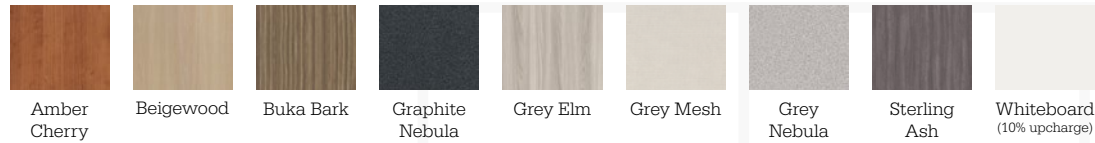

## Seed Seating: *Any other colors carry extended lead times and minimum order quantities.*

In Stock:

## Hierarchy Legs:

*Black legs may carry extended lead times and MOQs.*

## Stock Laminate *(available at normal lead times)*

Whiteboard laminate is not available with matching edge band. Please select from the other edge bands in this guide.