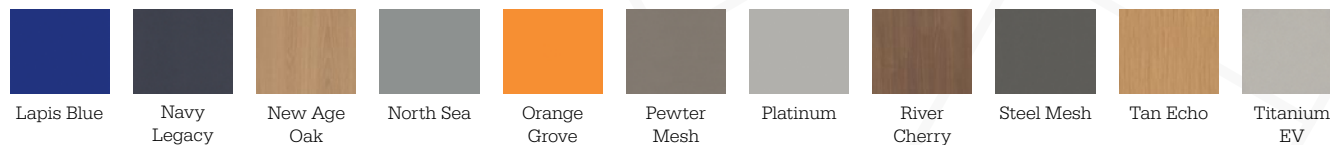

Standard Laminate *(available at extended lead times)*