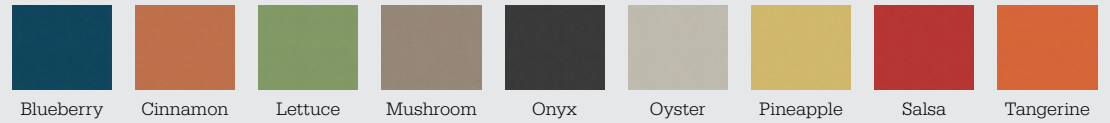

## Glass Board Colors:

In Stock:

Extended Lead Times + MOQs:

## Colored Cork Tackboard Options:

In Stock:

Extended Lead Times + MOQs: