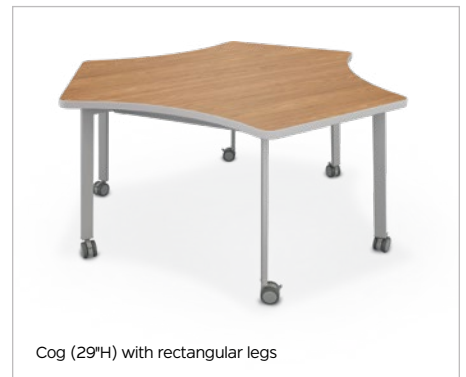

# AKT TABLE

akt  
BY MOORECO

“Akt” with purpose and intention.

Versatile and flexible table line is adaptable for all users and purposes.

MOORECO™

6024 Rectangle (42"H) with rectangular legs and butcher block top

Racetrack (36"H) with rectangular legs

Wavy Trapezoid (29"H) with rectangular legs

Cog (29"H) with rectangular legs

## AKT TABLE

- The Akt collection combines the principles of human development to enable you to "Akt" with purpose and intention.
- Akt tables are a reconfigurable solution designed for dynamic and collaborative teams. They help people work and learn together and adapt to their space, making them ideally suited for secondary learners, higher education students, and employees in the workforce.
- With sophistication and sleek style, Akt tables can be used for individual work, collaborative spaces, or team activities.
- Available with laminate or butcher block tops, Akt table surface provides plenty of space for writing or planning, all on a unitized frame for improved structural strength and stability.
- Laminate tops measure 1-1/8" thick; butcher block tops measure 1-1/2" thick. Standard and custom laminates and edge bands available.
- Fixed height table tops are available in 29"H, 36"H, or 42"H models. Two taller sizes include integrated footrest.
- Angled legs are available in rectangular or round profiles.
- SCS Indoor Advantage Gold Certified.