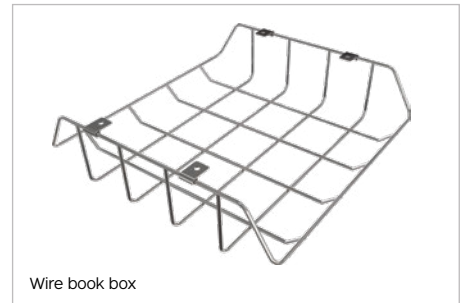

HIERARCHY MONROE DESK

Configurable Student Table System

Prepare for a bright future.

Versatile desk joins to create dynamic clusters for imaginative, engaging learning.

MOORECO™

Casters

Pack hook

Wire book box

HIERARCHY MONROE DESK

- Prepare students for a bright future with the Hierarchy Monroe Desk. This versatile desk joins to create dynamic clusters for imaginative, engaging learning.
- Offering quick and easy assembly, numerous group configurations, height adjustability, and custom laminates.
- Join the Hierarchy Monroe Desk together in a number of ways to fit your needs. The highly versatile desk's fun and ergonomic shape provides flexibility and workspace comfort. Allows easy left- or right-hand seating.
- Comes with scratch resistant 1-1/4" thick HPL top and T-mold edge banding. Available in standard and custom laminates and edge bands.
- Powder-coated steel legs are designed for quick assembly and one-screw adjustment, available with a platinum or black finish (please note: black youth height and standing height legs are considered custom and incur longer lead times and MOQs).
- Choose from two leg height adjustment ranges to fit the users and activities for your environment. Standard legs (1-1/2" diameter) adjust from 18" to 29"H. Youth height legs (1-1/2" diameter) adjust from 12" to 18"H.
- Legs include floor safe glides, or choose optional dual-wheel locking casters for easy pod configuration.
- SCS Indoor Advantage Gold Certified.