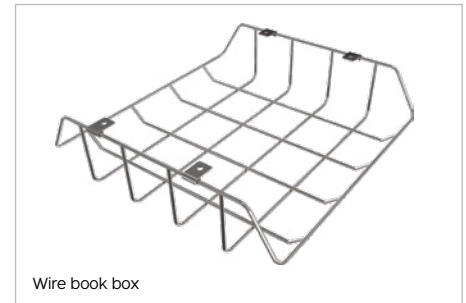

# HIERARCHY CHESHIRE TABLE

Configurable Student Table System

Feed curiosity with this clever shape.

With ample space for creative wanderings, this table will inspire, enliven, and engage.

MOORECO™

Casters

Pack hook

Wire book box

## HIERARCHY CHESHIRE TABLE

- Feed curiosity with this clever Hierarchy Cheshire Table shape. With ample space for creative wanderings, this table will inspire, enliven, and engage.
- Offering quick and easy assembly, numerous group configurations, height adjustability, and custom laminates.
- Join the Hierarchy Cheshire Table together in a number of ways to fit your needs. The highly versatile table's fun and ergonomic shape provides flexibility and workspace comfort. Allows easy left- or right-hand seating.
- Available in two sizes. Comes with scratch resistant 1-1/4" thick HPL top and T-mold edge banding. Available in standard and custom laminates and edge bands.
- Powder-coated steel legs are designed for quick assembly and one-screw adjustment, available with a platinum or black finish (please note: black youth height and standing height legs are considered custom and incur longer lead times and MOQs).
- Choose from two leg height adjustment ranges to fit the users and activities for your environment. Standard legs (1-1/2" diameter) adjust from 18" to 29"H. Youth height legs (1-1/2" diameter) adjust from 12" to 18"H.
- Legs include floor safe glides, or choose optional dual-wheel locking casters for easy pod configuration.
- SCS Indoor Advantage Gold Certified.