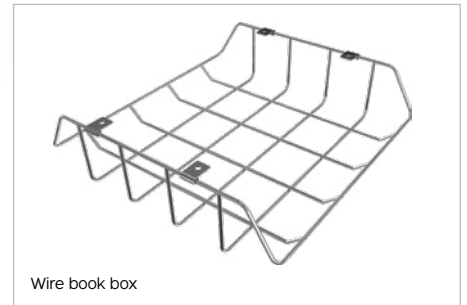

HIERARCHY BITE TABLE

Configurable Student Table System

Nourish minds and support bodies.

Simple shape provides ample space for individual or dynamic group work.

Locking casters

Pack hook

Wire book box

HIERARCHY BITE TABLE

- Nourish minds and support bodies with the Hierarchy Bite Table. This simple shape provides ample space for individual projects and neatly joins for dynamic group work.
- Offering quick and easy assembly, numerous group configurations, height adjustability, and custom laminates.
- Join the Hierarchy Bite Table together in a number of ways to fit your needs. The highly versatile table's fun and ergonomic shape provides flexibility and workspace comfort. Allows easy left- or right-hand seating.
- Comes with scratch resistant 1-1/4" thick HPL top and T-mold edge banding. Available in standard and custom laminates and edge bands.
- Powder-coated steel legs are designed for quick assembly and one-screw adjustment, available with a platinum or black finish (please note: black youth height and standing height legs are considered custom and incur longer lead times and MOQs).
- Choose from two leg height adjustment ranges to fit the users and activities for your environment. Standard legs (1-1/2" diameter) adjust from 18" to 29"H. Youth height legs (1-1/2" diameter) adjust from 12" to 18"H.
- Legs include floor safe glides, or choose optional dual-wheel locking casters for easy pod configuration
- SCS Indoor Advantage Gold Certified.