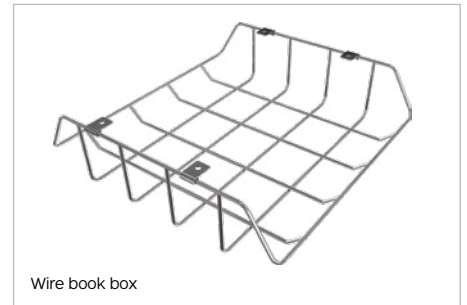

# HIERARCHY TILE DESK

Configurable Student Desk System

Your building block for dynamic learning.

Uniquely designed to create assemblages to meet the needs of any learning or working environment.

MOORECO™

Casters

Pack hook

Wire book box

## HIERARCHY TILE DESK

- The Hierarchy Tile Desk is your building block for dynamic, collaborative learning. Uniquely designed to create assemblages to meet the needs of any learning or working environment.
- Offering quick and easy assembly, numerous group configurations, height adjustability, and custom laminates.
- Join the Hierarchy Tile Desk together in a number of ways to fit your needs. The highly versatile desk's fun and ergonomic shape provides flexibility and workspace comfort. Allows easy left- or right-hand seating.
- Comes with scratch resistant 1-1/4" thick HPL top and T-mold edge banding. Available in standard and custom laminates and edge bands.
- Powder-coated steel legs are designed for quick assembly and one-screw adjustment, available with a platinum or black finish (please note: black youth height and standing height legs are considered custom and incur longer lead times and MOQs).
- Choose from two leg height adjustment ranges to fit the users and activities for your environment. Standard legs (1-1/2" diameter) adjust from 18" to 29"H. Youth height legs (1-1/2" diameter) adjust from 12" to 18"H.
- Legs include floor safe glides, or choose optional dual-wheel locking casters for easy pod configuration.
- SCS Indoor Advantage Gold Certified.