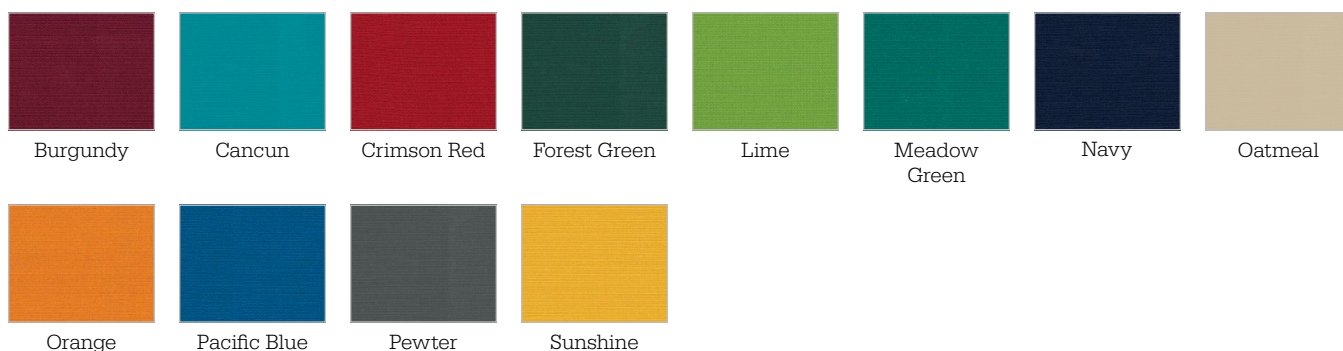

Outdoor Fabric Collection

Spradling Silvertex

Sunfield

MOORECO™

MOORECO INC
 2885 Lorraine Avenue | Temple, TX 76501
 p: 800.749.2258 | f: 866.888.7483
moorecoinc.com