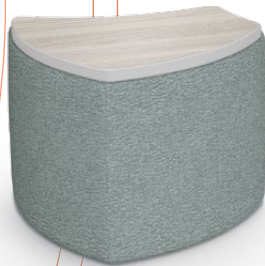

Kids Shapes Table

915T
16"H x 18"W x 20"D