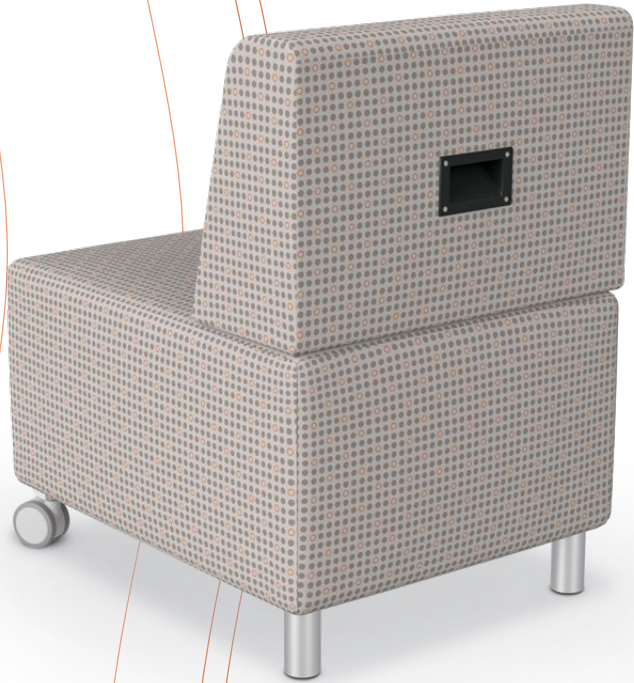

Square Seat Pad (5" x 18")
118S5-VX • 5"H x 18"W x 18"D

Soft Seating Seat Pads

- Sit. Stay. Get comfortable with MooreCo's multi-use soft seat pads.
- Adding flexible seating to your spaces increases a user's sensory experience, shown to improve calmness, focus, and reduce tension. By creating space where humans of all ages can relax, you foster positive attitudes and encourage learning.
- Available in multiple sizes, the full-foam construction seat pads are ideal for use as floor cushions or extra padding on harder seats.
- Options range from round and square styles, in 3" or 5" thickness and 15" or 18" widths.
- Seat pads turn any surface into soft seating with mixed polyurethane foam that provides max comfort and softness. Customize through our graded-in fabrics program (COM available on approval).
- Easily stack multiple seat pads in the Dot Cart for accessible and mobile storage.
- SCS Indoor Advantage Gold Certified.

VIEW ONLINE

Dot Cart

- Easily store Dots and seat pads to keep your spaces organized and tidy with our Dot Cart.
- Available in four configurations to suit your needs: single and double capacity available for 15" and 18" wide Dots or seat pads.
- The single holds up to five Dots or nine 3" seat pads, while the double holds up to ten Dots or eighteen 3" seat pads.
- Each Dot Cart comes in attractive and neutral Grey Elm laminate. Easily mobile with 3" dual-wheel casters (two locking).
- SCS Indoor Advantage Gold Certified.

Pop-Up Grommet Outlet & USB Charger
Available on table tops.

Mobility Package (Handle + Casters)

Tablet Arm + Cup Holder

Back Shelf

Tablet Side Table

MoorePower® Tower

Colors & Finishes

HPL Options