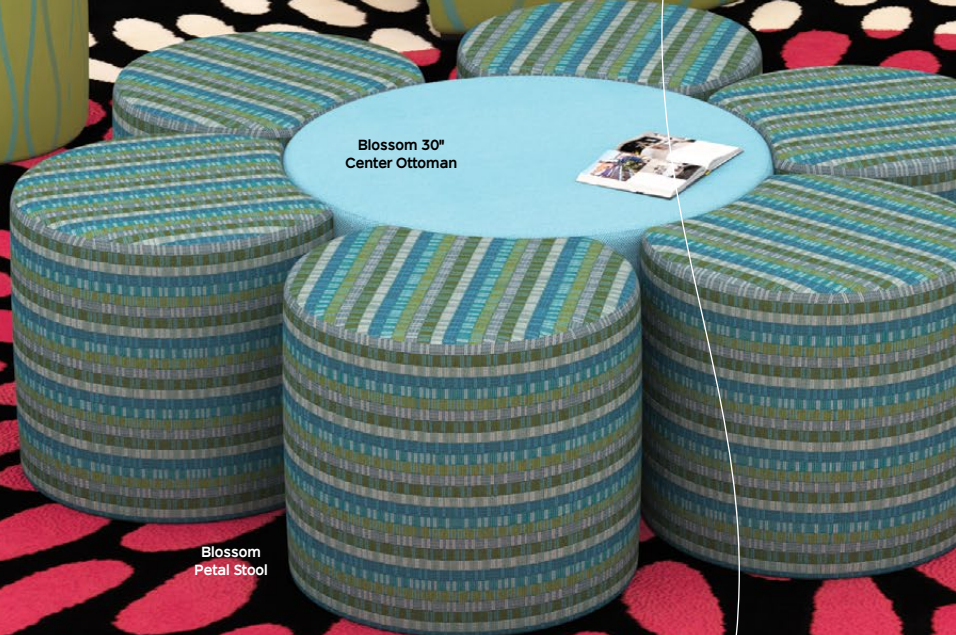

Curved Variable Height Ottoman

Pouf Stool

Blossom 30° Center Ottoman

Blossom Petal Stool

Rectangular Variable Height Ottoman

Blossom Soft Seating

- Put a smile on your space! Blossom soft seating is a fun and vibrant addition to any learning space, adding comfortable, mobile, and configurable seating.
- Adding flexible seating to your spaces increases a user's sensory experience, shown to improve calmness, focus, and reduce tension. By creating space where humans of all ages can relax, you foster positive attitudes and encourage learning.
- Top stitched sewing details in upholstery. Textiles available through graded-in fabric program, or COM by approval. Glides, aluminum legs, or caster feet are available.
- Standard 30" center ottoman fits six petal stools. Center ottoman also available in 26" for five petals, 36" for seven petals, and 42" for eight petals.
- Available with optional integrated electrical USB and 110v outlets.
- Tables feature 1" MDF core with a variety of HPL laminate and edge band options.
- Manufactured in the USA from commercial grade 3/4" plywood and hardwoods.
- Twelve year limited warranty on seating and five years for table versions.
- Prop 65 and CAL 117-2013 compliant. 400 lb. capacity.
- SCS Indoor Advantage Gold Certified.

VIEW ONLINE

Blossom Soft Seating

Petal Stool + Glides
30BSG • 18"H × 20"W × 18"D

Petal Stool + Legs
30BSL • 18"H × 20"W × 18"D

Petal Stool + Casters
30BSC • 18"H × 20"W × 18"D

26" Ottoman + Glides
26BOG • 18"H × 26"W × 26"D