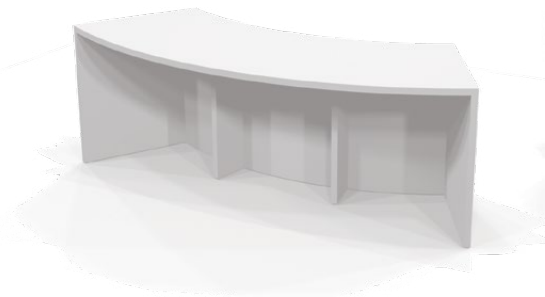

Cocoon Low Surface

BM.CO.TB.883630
30"H x 88"W x 36"D