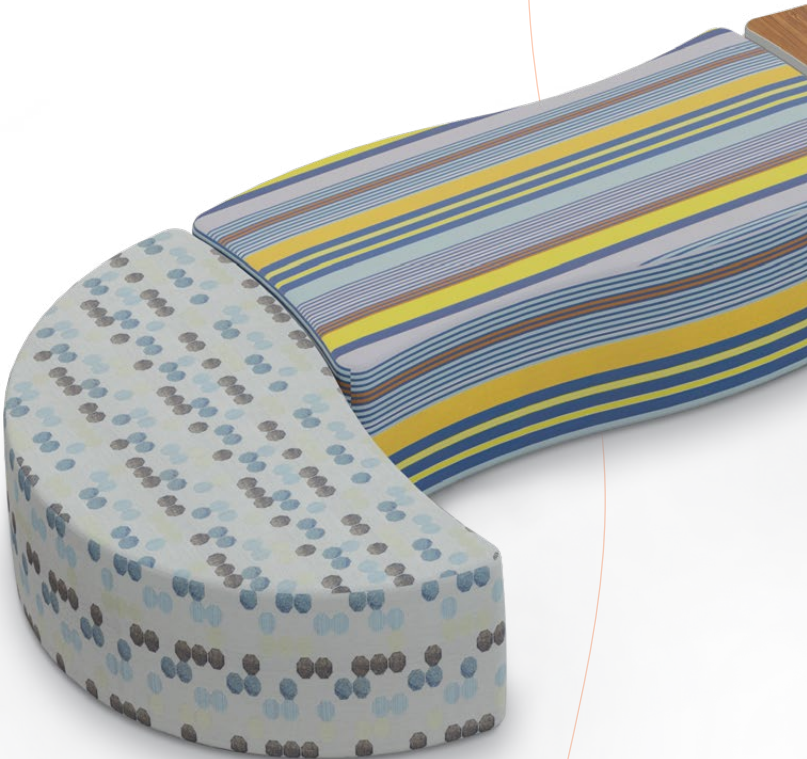

Creator Rectangle Table
16QST
18"H x 59.6"W x 31"D