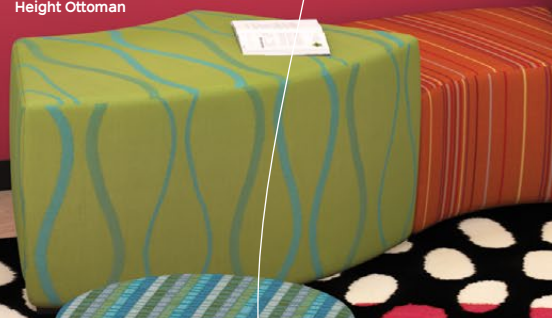

Curved Variable Height Ottoman