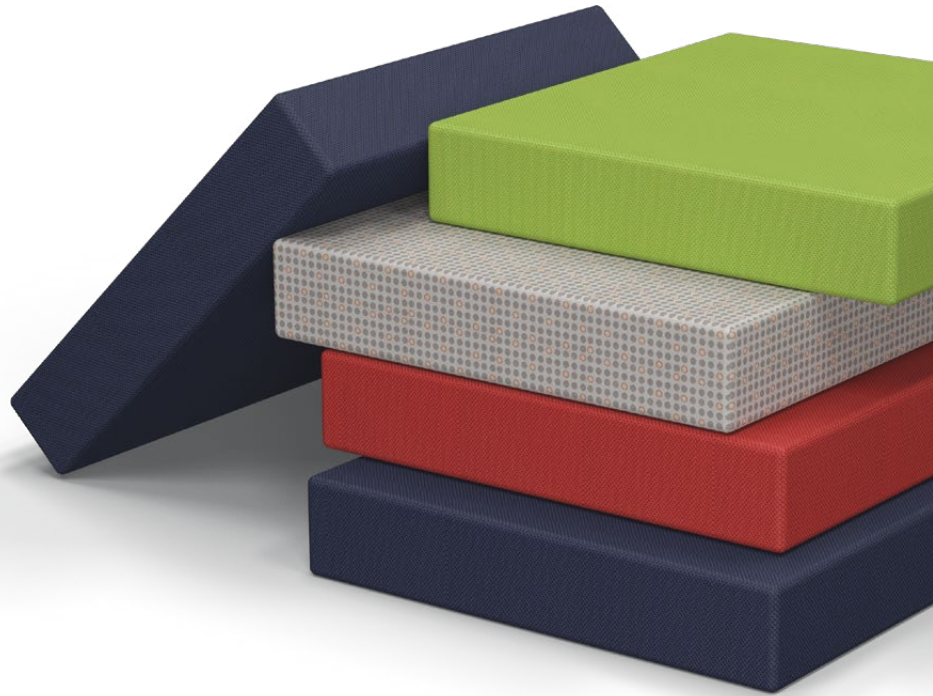

Soft Seating Seat Pads

- Sit. Stay. Get comfortable with MooreCo's multi-use soft seat pads.
- Adding flexible seating to your spaces increases a user's sensory experience, shown to improve calmness, focus, and reduce tension. By creating space where humans of all ages can relax, you foster positive attitudes and encourage learning.
- Available in multiple sizes, the full-foam construction seat pads are ideal for use as floor cushions or extra padding on harder seats.
- Options range from round and square styles, in 3" or 5" thickness and 15" or 18" widths.
- Seat pads turn any surface into soft seating with mixed polyurethane foam that provides max comfort and softness. Customize through our graded-in fabrics program (COM available on approval).
- Easily stack multiple seat pads in the Dot Cart for accessible and mobile storage.
- SCS Indoor Advantage Gold Certified.

VIEW ONLINE

Dot Cart

- Easily store Dots and seat pads to keep your spaces organized and tidy with our Dot Cart.
- Available in four configurations to suit your needs: single and double capacity available for 15" and 18" wide Dots or seat pads.
- The single holds up to five Dots or nine 3" seat pads, while the double holds up to ten Dots or eighteen 3" seat pads.
- Each Dot Cart comes in attractive and neutral Grey Elm laminate. Easily mobile with 3" dual-wheel casters (two locking).
- SCS Indoor Advantage Gold Certified.

VIEW ONLINE