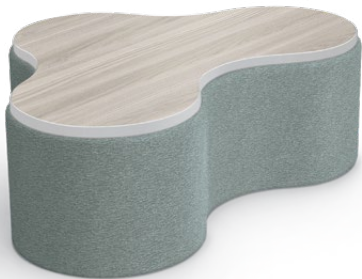

VIEW ONLINE

Shape & Pod Soft Seating

Chevron Bench
1100S
18"H x 30"W x 24"D

Chevron Table
1100T
18"H x 30"W x 24"D

Cloud 9 Bench
1200S
18"H x 48"W x 33.5"D

Cloud 9 Table
1200T
18"H x 48"W x 33.5"D

Fender by MooreCo Bench
11RS
18"H x 28"W x 28"D