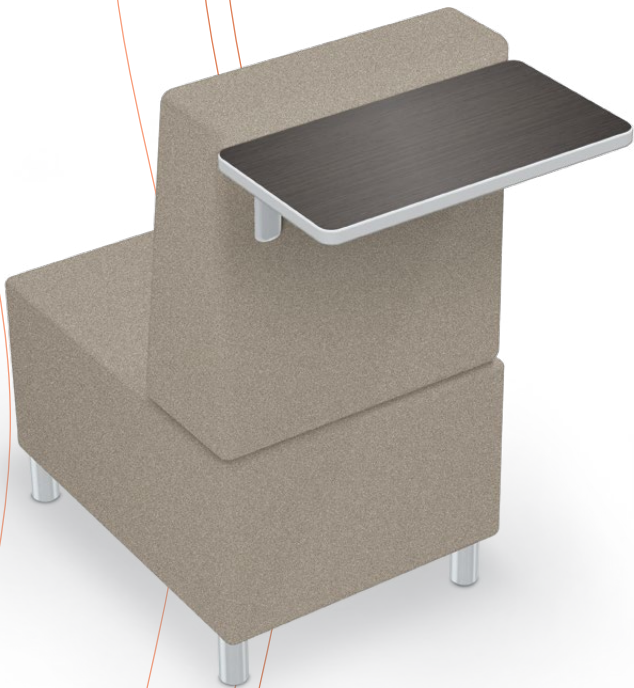

VIEW ONLINE

Dot Cart

- Easily store Dots and seat pads to keep your spaces organized and tidy with our Dot Cart.
- Available in four configurations to suit your needs: single and double capacity available for 15" and 18" wide Dots or seat pads.
- The single holds up to five Dots or nine 3" seat pads, while the double holds up to ten Dots or eighteen 3" seat pads.
- Each Dot Cart comes in attractive and neutral Grey Elm laminate. Easily mobile with 3" dual-wheel casters (two locking).
- SCS Indoor Advantage Gold Certified.

Pop-Up Grommet Outlet & USB Charger
Available on table tops.

Mobility Package (Handle + Casters)

Tablet Arm + Cup Holder

Back Shelf

Tablet Side Table

MoorePower® Tower

Colors & Finishes

HPL Options