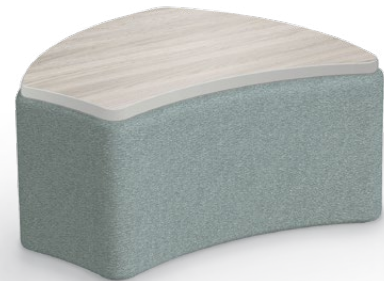

Shapes Table

900T
18"H x 29"W x 28.5"D