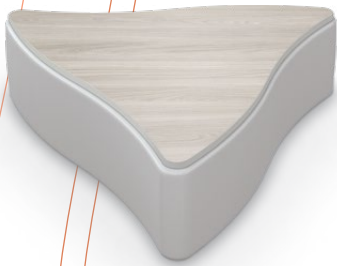

Creator Half Round Bench
16NS
18"H x 56.9"W x 29.5"D

Creator Half Round Table
16NST
18"H x 56.9"W x 29.5"D

Creator Triangle Bench

16KS
18"H x 54.2"W x 49.2"D

Creator Trapezoid Bench

16JS
18"H x 58"W x 25.4"D