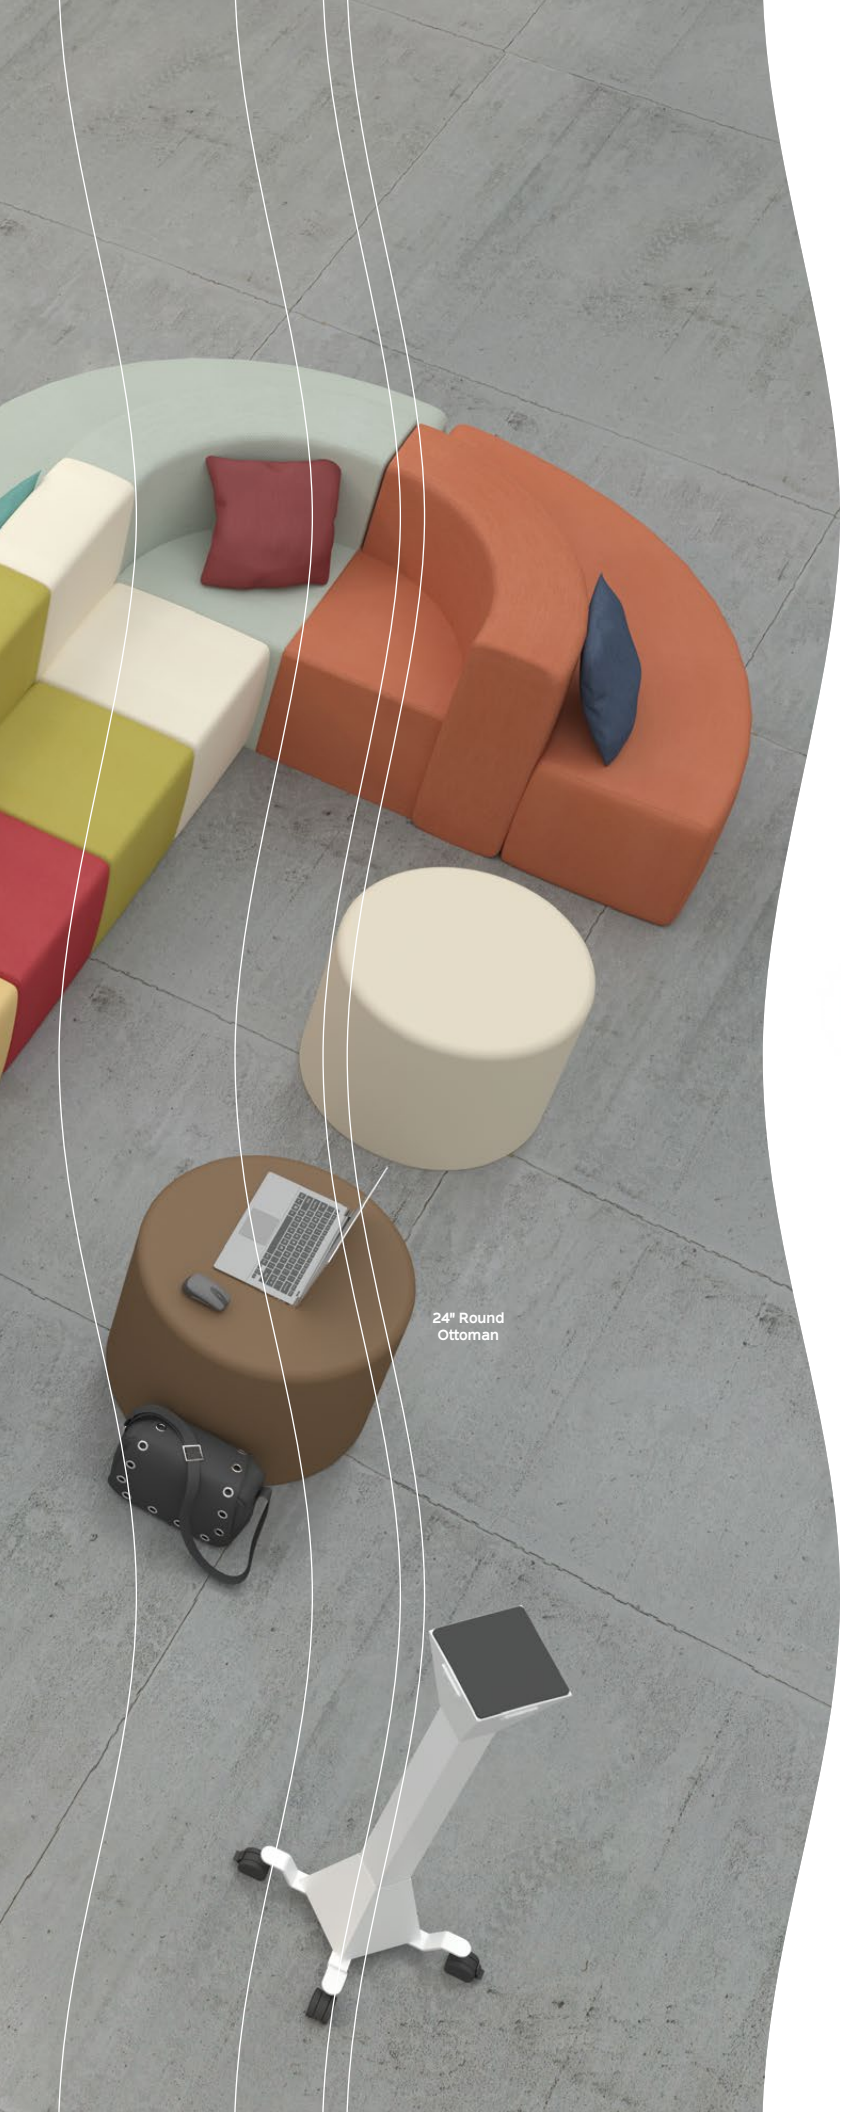

24" Round Ottoman