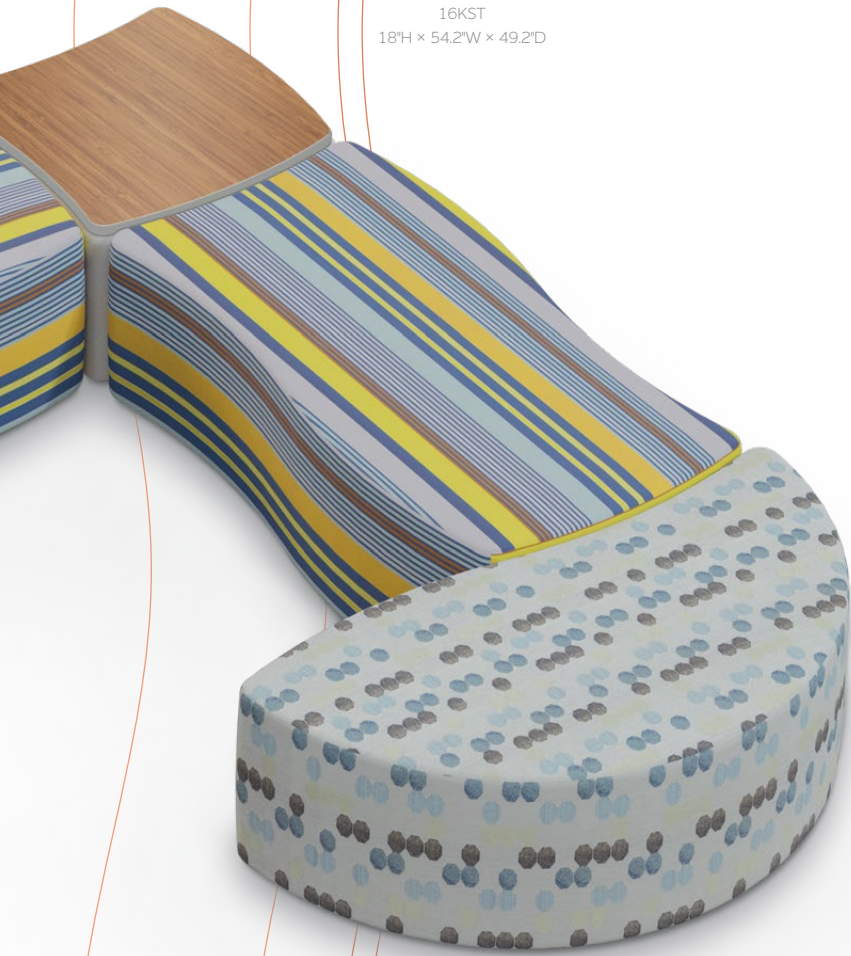

Creator Square Bench

16MS
18"H x 30.8"W x 30.5"D