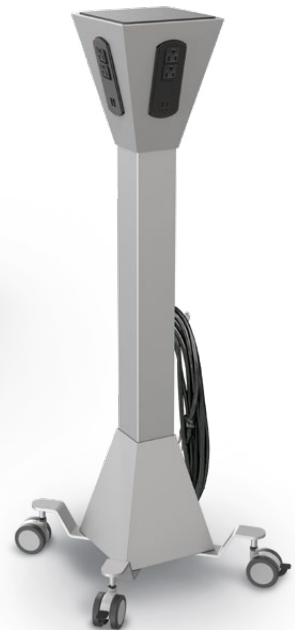

Pop-Up Grommet Outlet & USB Charger
Available on table tops.

Mobility Package (Handle + Casters)

Tablet Arm + Cup Holder

Back Shelf

Tablet Side Table

MoorePower® Tower

Colors & Finishes

HPL Options