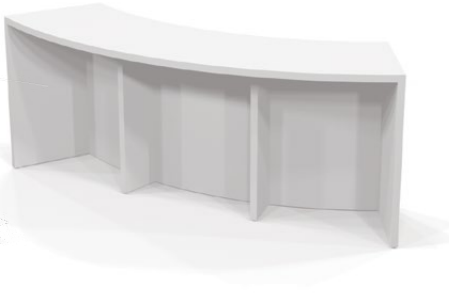

Cocoon High Surface

BM.CO.TB.883641
41"H x 88"W x 36"D