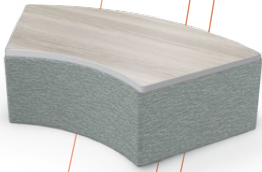

VHO Curved Table - Short
1500ST • 12"H x 43"W x 23.2"D