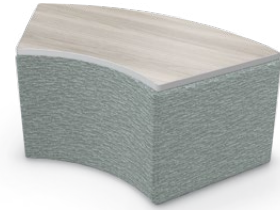

VHO Curved - Short
1500S • 12"H x 43"W x 23.2"D

VHO Curved - Medium
1500M • 15"H x 43"W x 23.2"D

VHO Curved - High
1500H • 18"H x 43"W x 23.2"D

VHO Curved Table - Short
1500ST • 12"H x 43"W x 23.2"D

VHO Curved Table - Medium
1500MT • 15"H x 43"W x 23.2"D