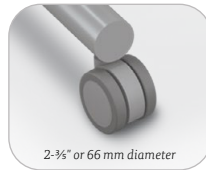

Inklüd Table Options:

	Fixed Height	Adjustable Height	Flip Top	Top Sizes	Grommet Available	Casters or Glides
 C-Leg	29" | 36" | 42"	26"H to 36"H	Yes	36" x 20" to 72" x 30"	Yes	Yes (casters only on flip top)
 T-Leg	29" | 36" | 42"	26"H to 36"H	Yes	36" x 20" to 72" x 30"	Yes	Yes (casters only on flip top)
 X-Base	29" | 36" | 42"	26"H to 36"H	—	30" | 36" | 42" Round or Square	Yes	Yes
 Round Pedestal	29" | 36" | 42"	—	—	30" | 36" | 42" Round	Yes	—
 Squircle Pedestal	29" | 36" | 42"	—	—	30" | 36" | 42" Squircle	Yes	—

All bases are available in three fixed heights (X-base shown above). Add flexibility with an adjustable height base available in all but the pedestal base.

Choose from floor safe nylon glides or dual-wheel casters (two locking) on all C-leg, T-leg, and X-base tables. Glides not available on flip top tables. Optional grommets available on all tabletops.

New squircle shape provides a rounded contour with ample tabletop space for collaboration or socialization.

Pedestal bases maximize room under the table for extra seat and leg space.

High end porcelain steel top option provides superior durability, easy erasability, and accepts magnets.

Flip tops are available on C-leg and T-leg bases, providing compact storage and easy configuration. Upgrade to porcelain steel whiteboard tops and create collaborative brainstorming zones on demand!