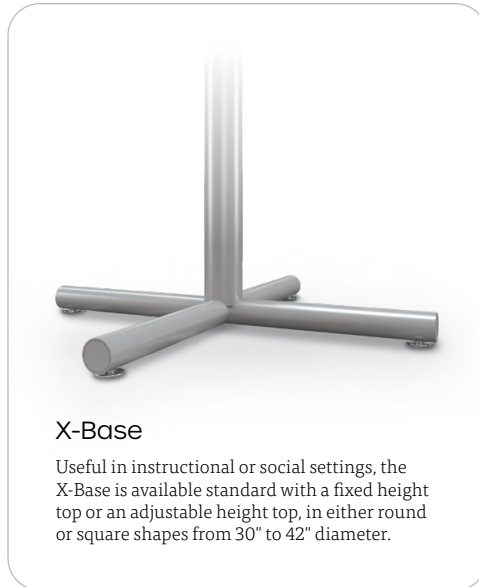

Base Styles:

C-Leg Base

Maximizing room for work space comfort, the C-Leg Base is available standard with a fixed height top, an adjustable height top, or a flip top, with rectangular tops ranging from 36"W x 20"D to 72"W x 30"D.

T-Leg Base

Stable and versatile enough for any function, the T-Leg Base is available standard with a fixed height top, an adjustable height top, or a flip top, with rectangular tops ranging from 36"W x 20"D to 72"W x 30"D.

X-Base

Useful in instructional or social settings, the X-Base is available standard with a fixed height top or an adjustable height top, in either round or square shapes from 30" to 42" diameter.

Round top shape is paired with a round pedestal base