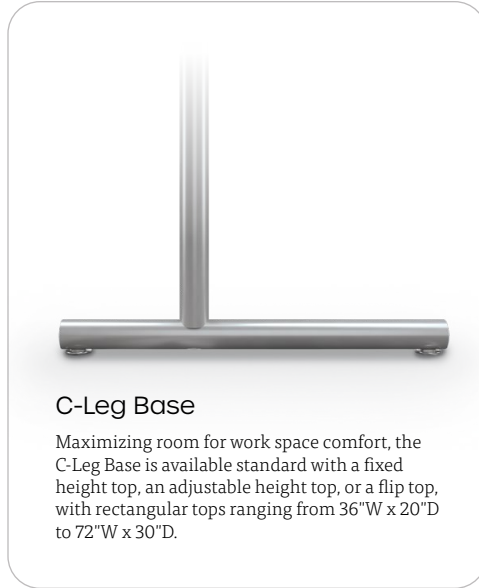

Base Styles:

C-Leg Base

Maximizing room for work space comfort, the C-Leg Base is available standard with a fixed height top, an adjustable height top, or a flip top, with rectangular tops ranging from 36"W x 20"D to 72"W x 30"D.

T-Leg Base

Stable and versatile enough for any function, the T-Leg Base is available standard with a fixed height top, an adjustable height top, or a flip top, with rectangular tops ranging from 36"W x 20"D to 72"W x 30"D.

X-Base

Useful in instructional or social settings, the X-Base is available standard with a fixed height top or an adjustable height top, in either round or square shapes from 30" to 42" diameter.

Round top shape is paired with a round pedestal base