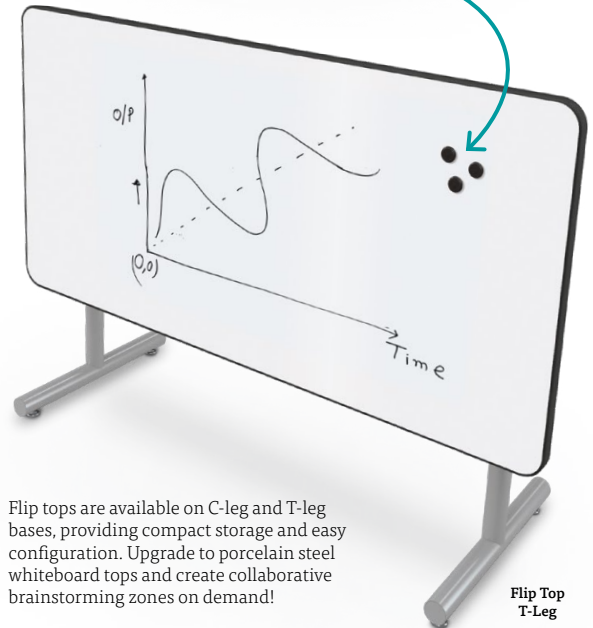

All bases are available in three fixed heights (X-base shown above). Add flexibility with an adjustable height base available in all but the pedestal base.

Choose from floor safe nylon glides or dual-wheel casters (two locking) on all C-leg, T-leg, and X-base tables. Glides not available on flip top tables. Optional grommets available on all tabletops.

New squircle shape provides a rounded contour with ample tabletop space for collaboration or socialization.

Pedestal bases maximize room under the table for extra seat and leg space.

Squircle Pedestal Base

High end porcelain steel top option provides superior durability, easy erasability, and accepts magnets.

Flip tops are available on C-leg and T-leg bases, providing compact storage and easy configuration. Upgrade to porcelain steel whiteboard tops and create collaborative brainstorming zones on demand!