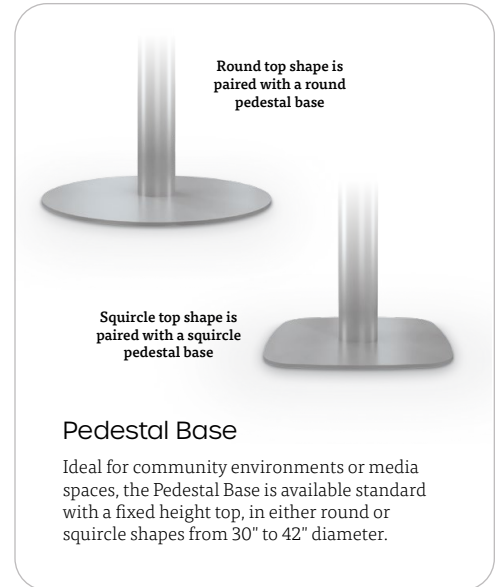

Base Styles:

C-Leg Base

Maximizing room for work space comfort, the C-Leg Base is available standard with a fixed height top, an adjustable height top, or a flip top, with rectangular tops ranging from 36"W x 20"D to 72"W x 30"D.

T-Leg Base

Stable and versatile enough for any function, the T-Leg Base is available standard with a fixed height top, an adjustable height top, or a flip top, with rectangular tops ranging from 36"W x 20"D to 72"W x 30"D.

X-Base

Useful in instructional or social settings, the X-Base is available standard with a fixed height top or an adjustable height top, in either round or square shapes from 30" to 42" diameter.

Round top shape is paired with a round pedestal base

Squirele top shape is paired with a squirele pedestal base

Pedestal Base

Ideal for community environments or media spaces, the Pedestal Base is available standard with a fixed height top, in either round or squirele shapes from 30" to 42" diameter.