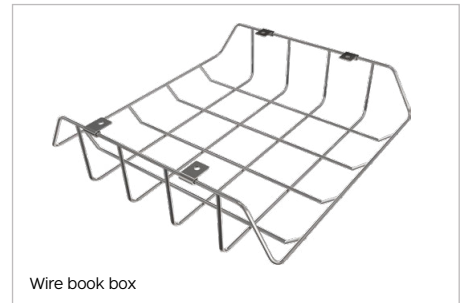

HIERARCHY GATHER TABLE

Configurable Student Table System

Create the ultimate engaging learning environment.

Carefully designed to foster collaboration, this table easily adapts to any activity

MOORECO™

Casters

Pack hook

Wire book box

HIERARCHY GATHER TABLE

- Create the ultimate environment for engaging, cooperative learning with the Hierarchy Gather Table. Carefully designed to foster collaboration, this table quickly and easily adapts to any activity.
- Offering quick and easy assembly, numerous group configurations, height adjustability, and custom laminates.
- Join the Hierarchy Gather Table together in a number of ways to fit your needs. The highly versatile table's fun and ergonomic shape provides flexibility and workspace comfort. Allows easy left- or right-hand seating.
- Comes with scratch resistant 1-1/4" thick HPL top and 3mm flat edge banding. Available in standard and custom laminates and edge bands.
- Powder-coated steel legs are designed for quick assembly and one-screw adjustment, available with a platinum or black finish (please note: black youth height and standing height legs are considered custom and incur longer lead times and MOQs).
- Choose from two leg height adjustment ranges to fit the users and activities for your environment. Standard legs (1-1/2" diameter) adjust from 18" to 29"H. Youth height legs (1-1/2" diameter) adjust from 12" to 18"H.
- Legs include floor safe glides, or choose optional dual-wheel locking casters for easy pod configuration.
- SCS Indoor Advantage Gold Certified.