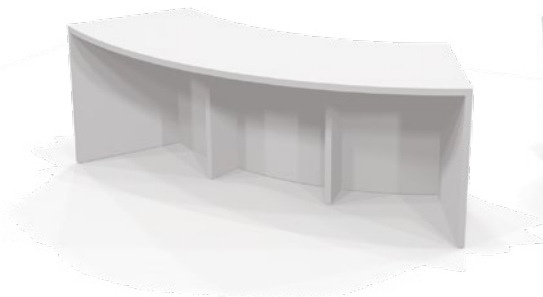

Cocoon Low Surface

BM.CO.TB.883630
30"H x 88"W x 36"D