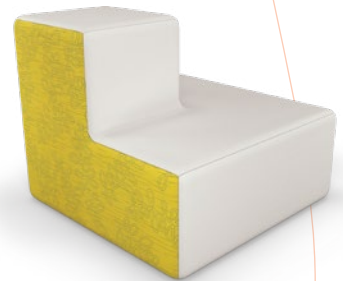

[VIEW ONLINE](#)

Elevate Steps Soft Seating

2-Tier Straight Seat
TS1001
35"H x 37"W x 41"D

2-Tier Outside 45° Wedge
TS1011
35"H x 43"W x 41"D

2-Tier Outside Corner
TS1008
35"H x 41"W x 41"D

2-Tier Outside Wedge
TS1003
35"H x 47"W x 41"D