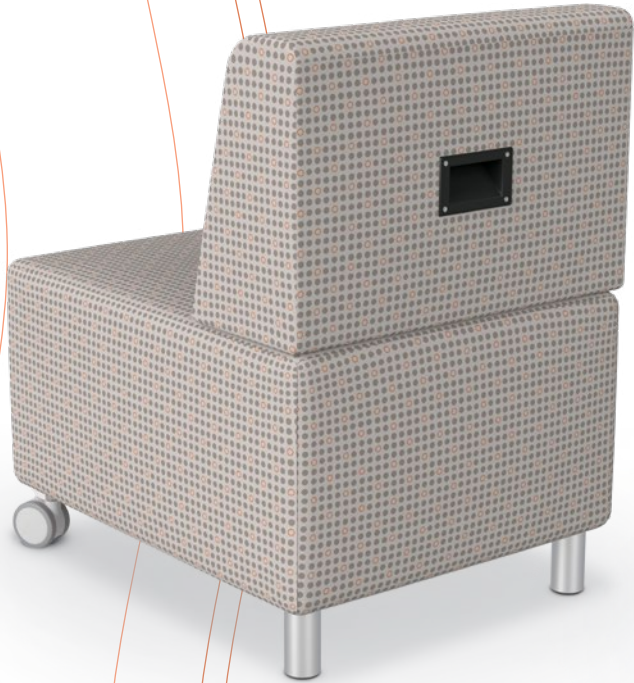

Square Seat Pad (5" x 18")
118S5-VX • 5"H x 18"W x 18"D

Soft Seating Seat Pads

- Sit. Stay. Get comfortable with MooreCo's multi-use soft seat pads.
- Adding flexible seating to your spaces increases a user's sensory experience, shown to improve calmness, focus, and reduce tension. By creating space where humans of all ages can relax, you foster positive attitudes and encourage learning.
- Available in multiple sizes, the full-foam construction seat pads are ideal for use as floor cushions or extra padding on harder seats.
- Options range from round and square styles, in 3" or 5" thickness and 15" or 18" widths.
- Seat pads turn any surface into soft seating with mixed polyurethane foam that provides max comfort and softness. Customize through our graded-in fabrics program (COM available on approval).
- Easily stack multiple seat pads in the Dot Cart for accessible and mobile storage.
- SCS Indoor Advantage Gold Certified.

VIEW ONLINE

Dot Cart

- Easily store Dots and seat pads to keep your spaces organized and tidy with our Dot Cart.
- Available in four configurations to suit your needs: single and double capacity available for 15" and 18" wide Dots or seat pads.
- The single holds up to five Dots or nine 3" seat pads, while the double holds up to ten Dots or eighteen 3" seat pads.
- Each Dot Cart comes in attractive and neutral Grey Elm laminate. Easily mobile with 3" dual-wheel casters (two locking).
- SCS Indoor Advantage Gold Certified.

Pop-Up Grommet Outlet & USB Charger
Available on table tops.

Mobility Package (Handle + Casters)

Tablet Arm + Cup Holder

Back Shelf

Tablet Side Table

MoorePower® Tower

Colors & Finishes

HPL Options