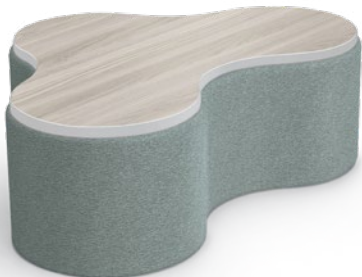

VIEW ONLINE

Shape & Pod Soft Seating

Chevron Bench
1100S
18"H x 30"W x 24"D

Chevron Table
1100T
18"H x 30"W x 24"D

Cloud 9 Bench
1200S
18"H x 48"W x 33.5"D

Cloud 9 Table
1200T
18"H x 48"W x 33.5"D

Fender by MooreCo Bench
11RS
18"H x 28"W x 28"D