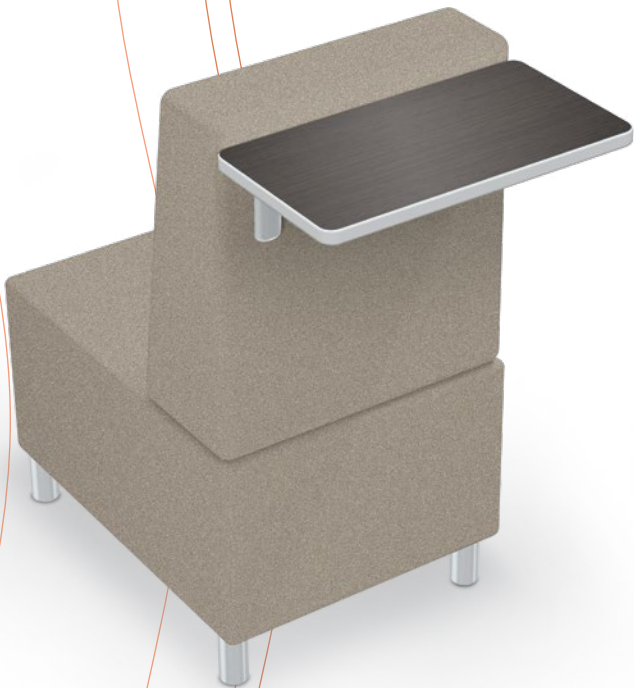

VIEW ONLINE

Dot Cart

- Easily store Dots and seat pads to keep your spaces organized and tidy with our Dot Cart.
- Available in four configurations to suit your needs: single and double capacity available for 15" and 18" wide Dots or seat pads.
- The single holds up to five Dots or nine 3" seat pads, while the double holds up to ten Dots or eighteen 3" seat pads.
- Each Dot Cart comes in attractive and neutral Grey Elm laminate. Easily mobile with 3" dual-wheel casters (two locking).
- SCS Indoor Advantage Gold Certified.

Pop-Up Grommet Outlet & USB Charger
Available on table tops.

Mobility Package (Handle + Casters)

Tablet Arm + Cup Holder

Back Shelf

Tablet Side Table

MoorePower® Tower

Colors & Finishes

HPL Options