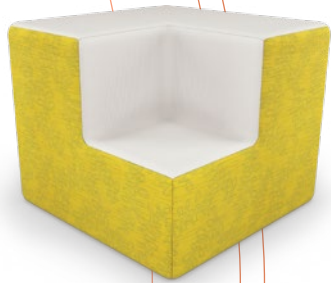

2-Tier Inside Corner

TS1007
35"H x 41"W x 41"D