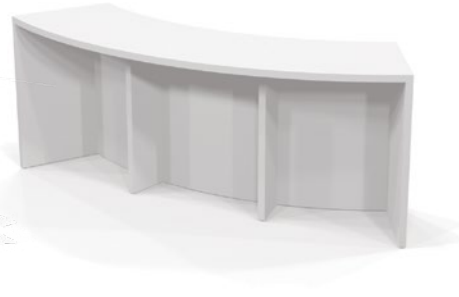

Cocoon High Surface

BM.CO.TB.883641
41"H x 88"W x 36"D