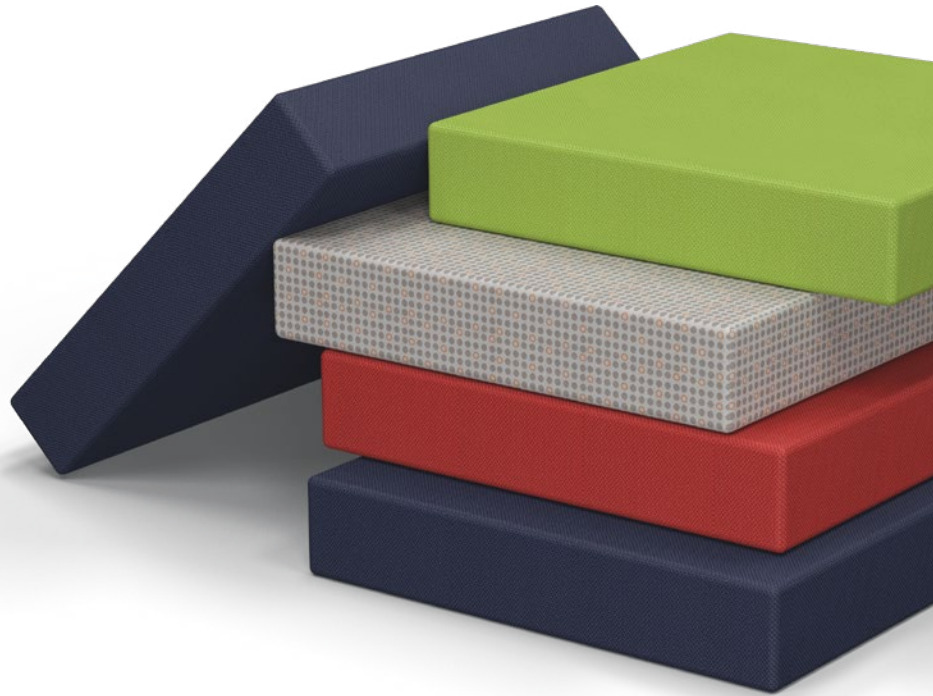

Soft Seating Seat Pads

- Sit. Stay. Get comfortable with MooreCo's multi-use soft seat pads.
- Adding flexible seating to your spaces increases a user's sensory experience, shown to improve calmness, focus, and reduce tension. By creating space where humans of all ages can relax, you foster positive attitudes and encourage learning.
- Available in multiple sizes, the full-foam construction seat pads are ideal for use as floor cushions or extra padding on harder seats.
- Options range from round and square styles, in 3" or 5" thickness and 15" or 18" widths.
- Seat pads turn any surface into soft seating with mixed polyurethane foam that provides max comfort and softness. Customize through our graded-in fabrics program (COM available on approval).
- Easily stack multiple seat pads in the Dot Cart for accessible and mobile storage.
- SCS Indoor Advantage Gold Certified.

VIEW ONLINE

Dot Cart

- Easily store Dots and seat pads to keep your spaces organized and tidy with our Dot Cart.
- Available in four configurations to suit your needs: single and double capacity available for 15" and 18" wide Dots or seat pads.
- The single holds up to five Dots or nine 3" seat pads, while the double holds up to ten Dots or eighteen 3" seat pads.
- Each Dot Cart comes in attractive and neutral Grey Elm laminate. Easily mobile with 3" dual-wheel casters (two locking).
- SCS Indoor Advantage Gold Certified.

VIEW ONLINE