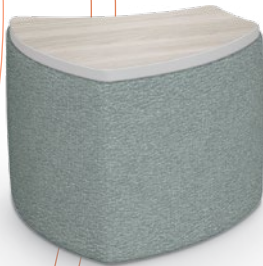

Fender by MooreCo Table
11RST
18"H x 28"W x 28"D

Quad Bench
1300S
18"H x 41.5"W x 32"D

Quad Table
1300T
18"H x 41.5"W x 32"D

Kids Shapes Bench
915S
16"H x 18"W x 20"D

Shapes Bench
900S
18"H x 29"W x 28.5"D