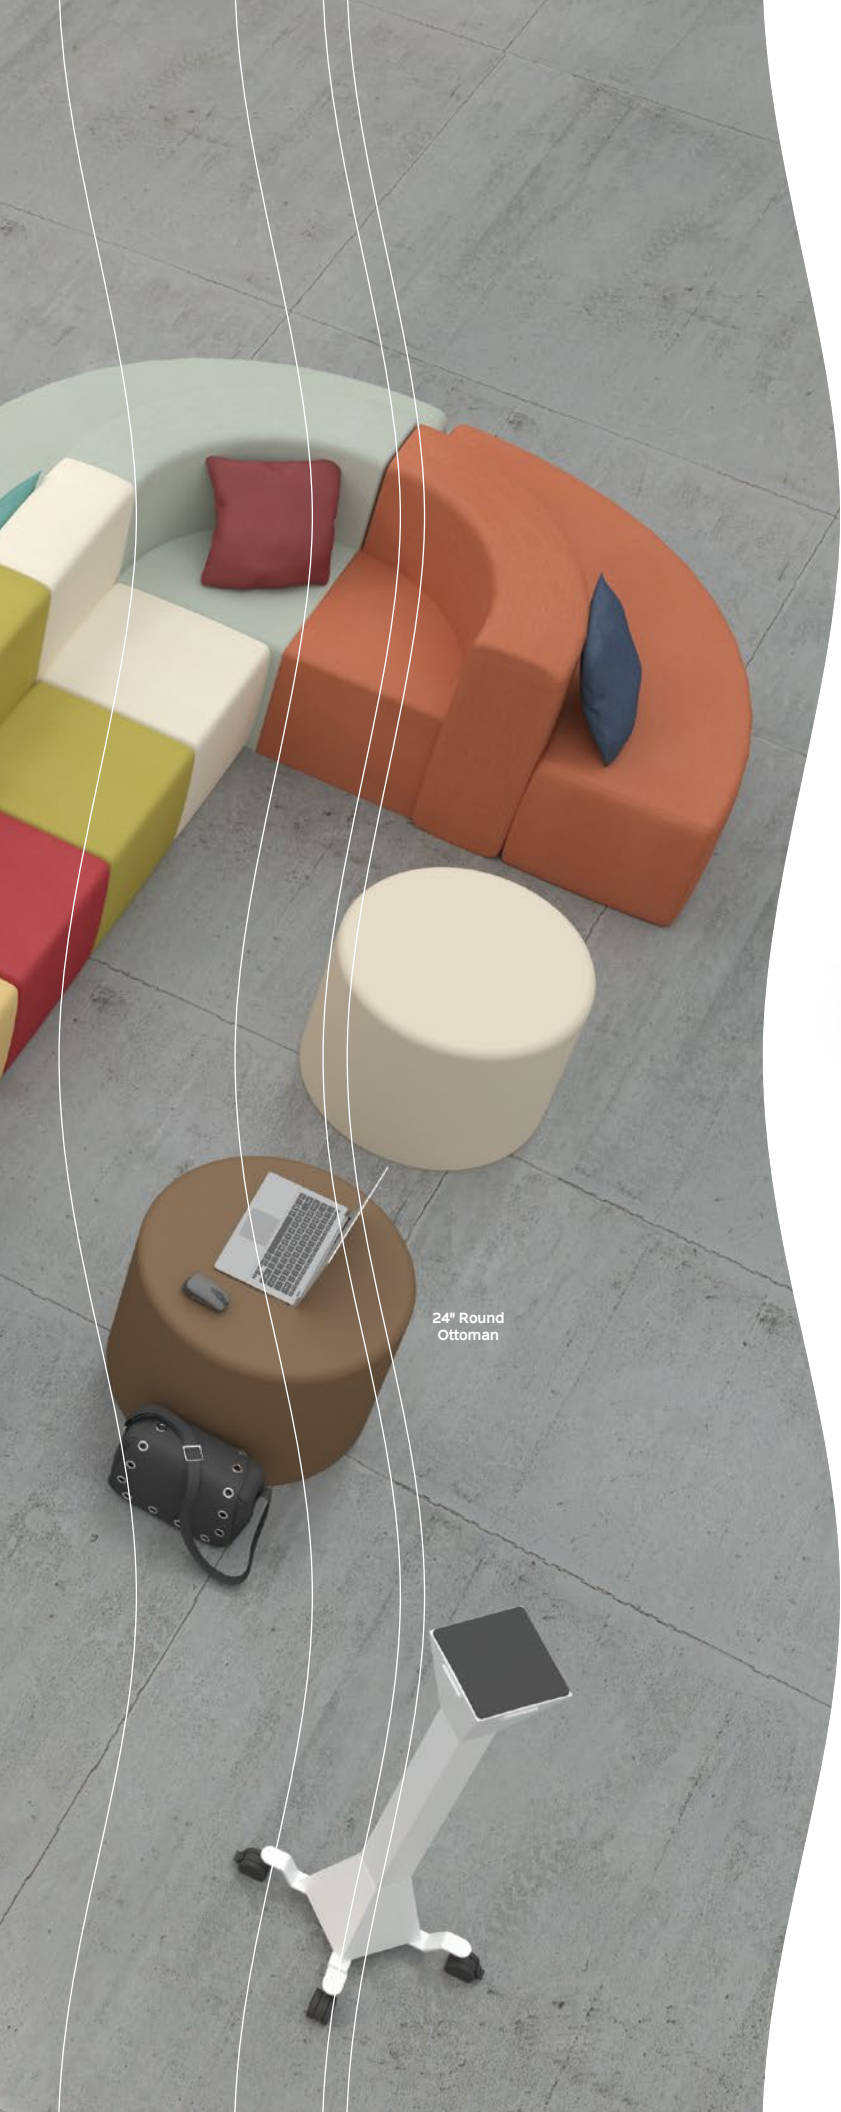

Quartile Bench

Arch Bench

2-Sided Chair

24" Round Ottoman

Elevate Wind Soft Seating

- Soft seating creates a welcoming and comfortable environment by establishing islands of quiet and calm where creativity, collaboration, and socialization can flow naturally.
- Adding flexible seating to your spaces increases a user's sensory experience, shown to improve calmness, focus, and reduce tension. By creating space where humans of all ages can relax, you foster positive attitudes and encourage learning.
- Elevate Wind soft seating works together to configure in multiple arrangements. Ganging devices included.
- Top stitched sewing details in upholstery. Textiles available through graded-in fabric program, or COM by approval. Includes nylon glides.
- Manufactured in the USA from commercial grade ¾" plywood and hardwoods.
- Twelve year limited warranty on seating.
- Prop 65 and CAL 117-2013 compliant. 400 lb. capacity.
- SCS Indoor Advantage Gold Certified.