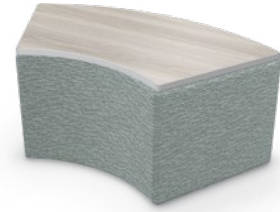

VHO Curved - Short
1500S • 12"H × 43"W × 23.2"D

VHO Curved - Medium
1500M • 15"H × 43"W × 23.2"D

VHO Curved - High
1500H • 18"H × 43"W × 23.2"D

VHO Curved Table - Short
1500ST • 12"H × 43"W × 23.2"D

VHO Curved Table - Medium
1500MT • 15"H × 43"W × 23.2"D