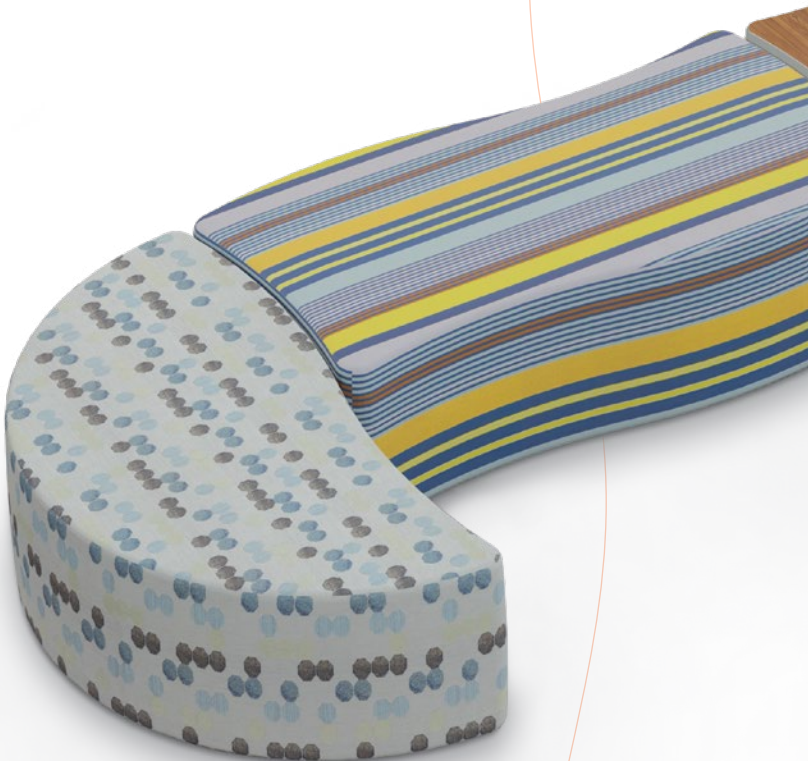

Creator Rectangle Table
16QST
18"H x 59.6"W x 31"D