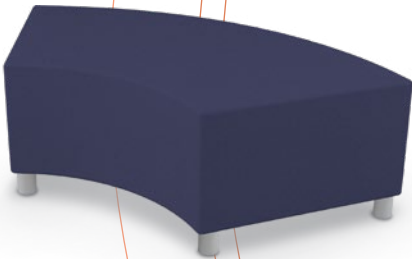

Cocoon Media Space

Cocoon MS Straight Bench + Back

BM.CO.B.492630
30"H x 49"W x 26"D

Cocoon MS Straight Bench

BM.CO.B.492618.NB
18"H x 49"W x 26"D

Cocoon MS Curved Bench + Back

BM.CO.B.552630
30"H x 55"W x 26"D