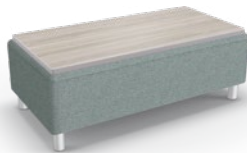

Double Table
2000T
16"H x 45"W x 29.5"D