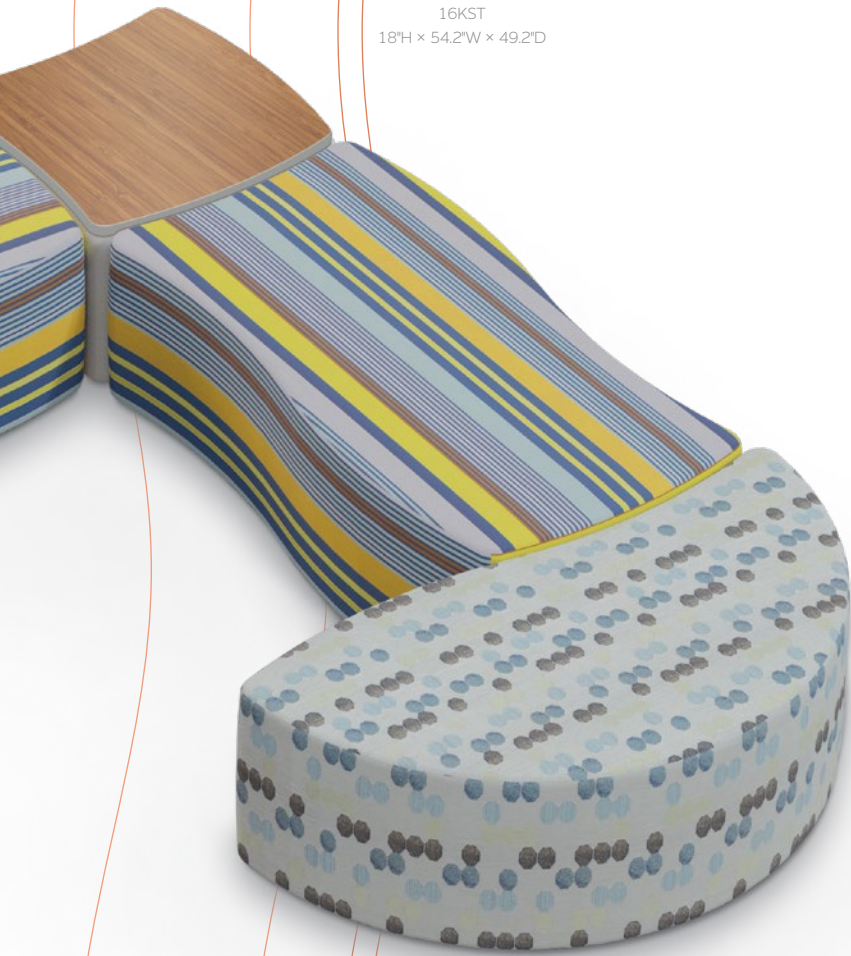

Creator Square Bench

16MS
18"H x 30.8"W x 30.5"D