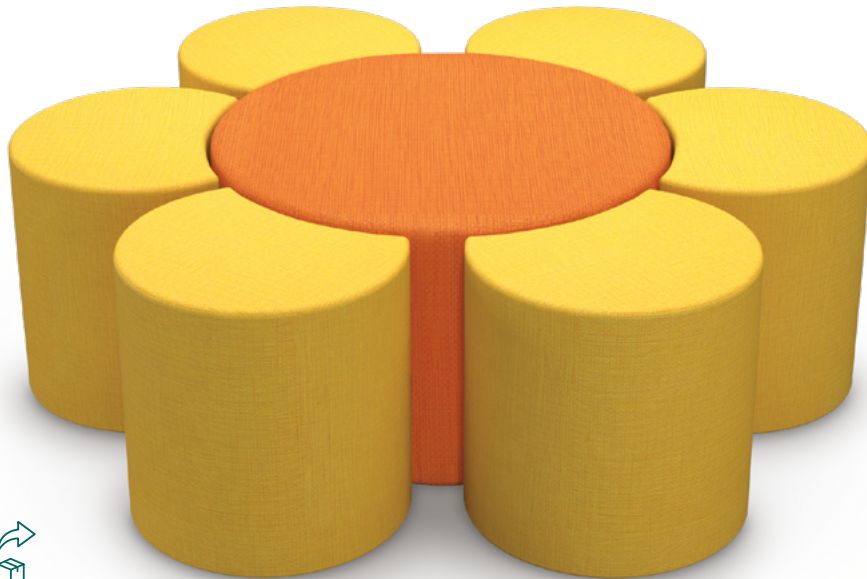

Soft Seating / Lounge

Kids Shapes Bench  
Lead Time: 10 Days

Round Seat Pad (3"H x 15"W)  
Lead Time: 10 Days

Round Seat Pad (3"H x 15"W)  
**Ships in 10 days**

Round Seat Pad (3"H x 18"W)  
**Ships in 10 days**