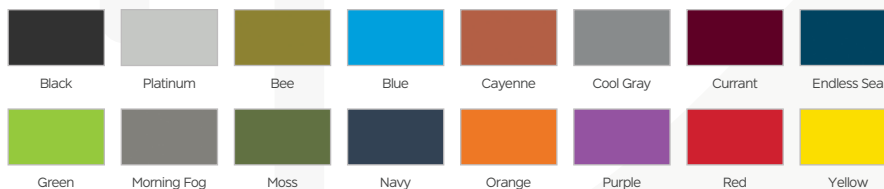

Colored Edge Bands:

Hierarchy Activity Table (Clover)
Ships in 10 days

Hierarchy Grow Stool®
Ships in 2 days