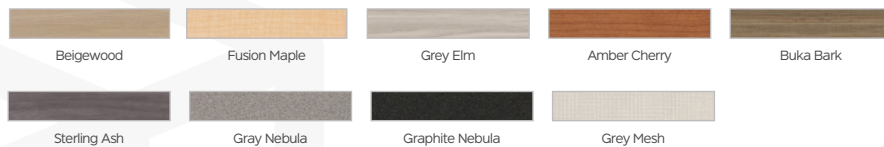

Matching Edge Bands: