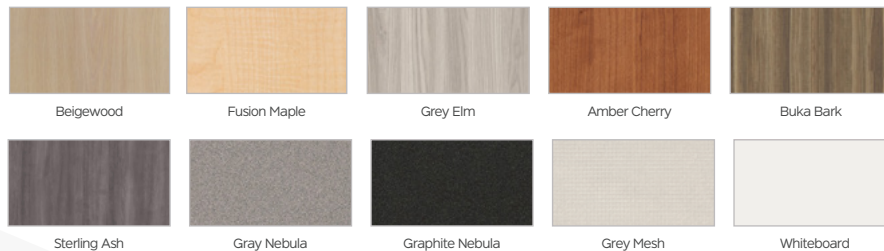

Flexible Classroom

We are proud to offer the most extensive product offerings and the fastest lead times in the industry!

What makes MooreCo's QuickShip program unique?

We design the space you really want—FAST—with everything you need to create a flexible, active-learning classroom that adapts to any learning style or teaching method. Personalize your space with colorful visual communication tools, mobile storage, teacher workstations, technology support, soft seating, ergonomic chairs, and desks with a wide selection of custom laminates and edge bands. We guarantee our lead times. Large orders do not mean a longer lead time. We don't upcharge for on time shipping. Our QuickShip items ship at our standard, affordable prices and we will never limit your quantity!

Laminate Top Options: