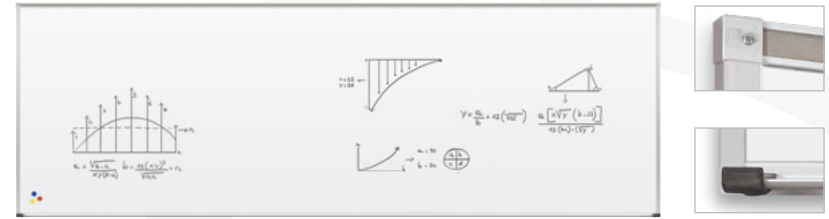

Porcelain Steel Whiteboard - Deluxe Aluminum Trim

Ships in 2 days