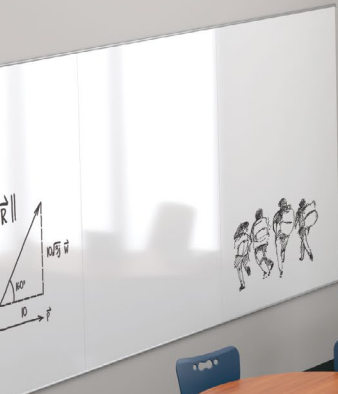

HIERARCHY BITE TABLE

Configurable Student Table System

Nourish minds and support bodies.

Simple shape provides ample space for individual or dynamic group work.

MOORECO™

Locking casters

Pack hook

Wire book box

HIERARCHY BITE TABLE

- Nourish minds and support bodies with the Hierarchy Bite Table. This simple shape provides ample space for individual projects and neatly joins for dynamic group work.
- Offering quick and easy assembly, numerous group configurations, height adjustability, and custom laminates.
- Join the Hierarchy Bite Table together in a number of ways to fit your needs. The highly versatile table's fun and ergonomic shape provides flexibility and workspace comfort. Allows easy left- or right-hand seating.
- Comes with scratch resistant 1-3/4" thick HPL top and 3mm flat edge banding. Available in standard and custom laminates and edge bands.
- Powder-coated steel legs are designed for quick assembly and one-screw adjustment, available with a platinum or black finish (please note: black youth height and standing height legs are considered custom and incur longer lead times and MOQs).
- Choose from three leg height adjustment ranges to fit the users and activities for your environment. Standard legs (1-1/2" diameter) adjust from 18" to 29"H. Youth height legs (1-1/2" diameter) adjust from 12" to 18"H. And standing height legs (1-3/4" diameter) adjust from 27" to 42"H.
- Legs include floor safe glides, or choose optional dual-wheel locking casters for easy pod configuration
- SCS Indoor Advantage Gold Certified.