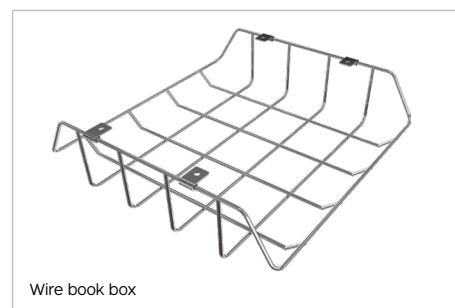

HIERARCHY BITE TABLE

Configurable Student Table System

Nourish minds and support bodies.

Simple shape provides ample space for individual or dynamic group work.

MOORECO™

Locking casters

Pack hook

Wire book box

HIERARCHY BITE TABLE

- Nourish minds and support bodies with the Hierarchy Bite Table. This simple shape provides ample space for individual projects and neatly joins for dynamic group work.
- Offering quick and easy assembly, numerous group configurations, height adjustability, and custom laminates.
- Join the Hierarchy Bite Table together in a number of ways to fit your needs. The highly versatile table's fun and ergonomic shape provides flexibility and workspace comfort. Allows easy left- or right-hand seating.
- Comes with scratch resistant 1-3/4" thick HPL top and 3mm flat edge banding. Available in standard and custom laminates and edge bands.
- Powder-coated steel legs are designed for quick assembly and one-screw adjustment, available with a platinum or black finish (please note: black youth height and standing height legs are considered custom and incur longer lead times and MOQs).
- Choose from three leg height adjustment ranges to fit the users and activities for your environment. Standard legs (1-1/2" diameter) adjust from 18" to 29"H. Youth height legs (1-1/2" diameter) adjust from 12" to 18"H. And standing height legs (1-3/4" diameter) adjust from 27" to 42"H.
- Legs include floor safe glides, or choose optional dual-wheel locking casters for easy pod configuration
- SCS Indoor Advantage Gold Certified.