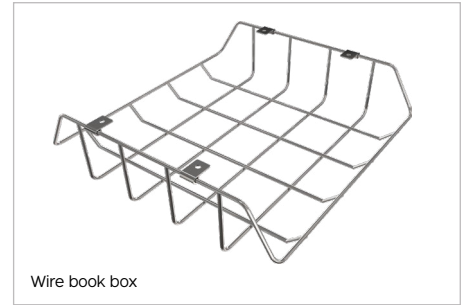

# HIERARCHY CHESHIRE TABLE

Configurable Student Table System

Feed curiosity with this clever shape.

With ample space for creative wanderings, this table will inspire, enliven, and engage.

MOORECO™

## HIERARCHY CHESHIRE TABLE

- Feed curiosity with this clever Hierarchy Cheshire Table shape. With ample space for creative wanderings, this table will inspire, enliven, and engage.
- Offering quick and easy assembly, numerous group configurations, height adjustability, and custom laminates.
- Join the Hierarchy Cheshire Table together in a number of ways to fit your needs. The highly versatile table's fun and ergonomic shape provides flexibility and workspace comfort. Allows easy left- or right-hand seating.
- Available in two sizes. Comes with scratch resistant 1-1/4" thick HPL top and 3mm flat edge banding. Available in standard and custom laminates and edge bands.
- Powder-coated steel legs are designed for quick assembly and one-screw adjustment, available with a platinum or black finish (please note: black youth height and standing height legs are considered custom and incur longer lead times and MOQs).
- Choose from three leg height adjustment ranges to fit the users and activities for your environment. Standard legs (1-1/2" diameter) adjust from 18" to 29"H. Youth height legs (1-1/2" diameter) adjust from 12" to 18"H. And standing height legs (1-3/4" diameter) adjust from 27" to 42"H.
- Legs include floor safe glides, or choose optional dual-wheel locking casters for easy pod configuration.
- SCS Indoor Advantage Gold Certified.