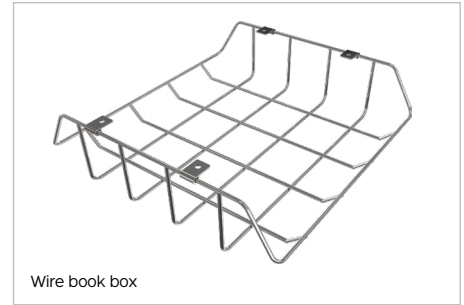

HIERARCHY GATHER TABLE

Configurable Student Table System

Create the ultimate engaging learning environment.

Carefully designed to foster collaboration, this table easily adapts to any activity

MOORECO™

Casters

Pack hook

Wire book box

HIERARCHY GATHER TABLE

- Create the ultimate environment for engaging, cooperative learning with the Hierarchy Gather Table. Carefully designed to foster collaboration, this table quickly and easily adapts to any activity.
- Offering quick and easy assembly, numerous group configurations, height adjustability, and custom laminates.
- Join the Hierarchy Gather Table together in a number of ways to fit your needs. The highly versatile table's fun and ergonomic shape provides flexibility and workspace comfort. Allows easy left- or right-hand seating.
- Comes with scratch resistant 1-1/4" thick HPL top and 3mm flat edge banding. Available in standard and custom laminates and edge bands.
- Powder-coated steel legs are designed for quick assembly and one-screw adjustment, available with a platinum or black finish (please note: black youth height and standing height legs are considered custom and incur longer lead times and MOQs).
- Choose from three leg height adjustment ranges to fit the users and activities for your environment. Standard legs (1-1/2" diameter) adjust from 18" to 29"H. Youth height legs (1-1/2" diameter) adjust from 12" to 18"H. And standing height legs (1-3/4" diameter) adjust from 27" to 42"H.
- Legs include floor safe glides, or choose optional dual-wheel locking casters for easy pod configuration.
- SCS Indoor Advantage Gold Certified.