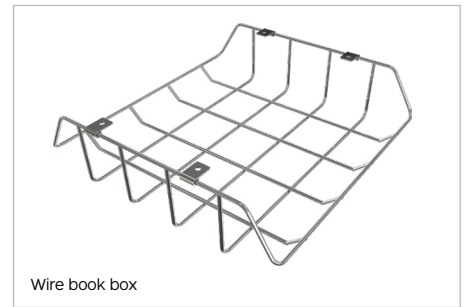

# HIERARCHY TILE DESK

Configurable Student Desk System

Your building block for dynamic learning.

Uniquely designed to create assemblages to meet the needs of any learning or working environment.

MOORECO™

Casters

Pack hook

Wire book box

## HIERARCHY TILE DESK

- The Hierarchy Tile Desk is your building block for dynamic, collaborative learning. Uniquely designed to create assemblages to meet the needs of any learning or working environment.
- Offering quick and easy assembly, numerous group configurations, height adjustability, and custom laminates.
- Join the Hierarchy Tile Desk together in a number of ways to fit your needs. The highly versatile desk's fun and ergonomic shape provides flexibility and workspace comfort. Allows easy left- or right-hand seating.
- Comes with scratch resistant 1-1/4" thick HPL top and 3mm flat edge banding. Available in standard and custom laminates and edge bands.
- Powder-coated steel legs are designed for quick assembly and one-screw adjustment, available with a platinum or black finish (please note: black youth height and standing height legs are considered custom and incur longer lead times and MOQs).
- Choose from three leg height adjustment ranges to fit the users and activities for your environment. Standard legs (1-1/2" diameter) adjust from 18" to 29"H. Youth height legs (1-1/2" diameter) adjust from 12" to 18"H. And standing height legs (1-3/4" diameter) adjust from 27" to 42"H.
- Legs include floor safe glides, or choose optional dual-wheel locking casters for easy pod configuration.
- SCS Indoor Advantage Gold Certified.