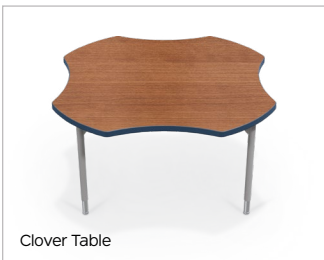

Clover Table