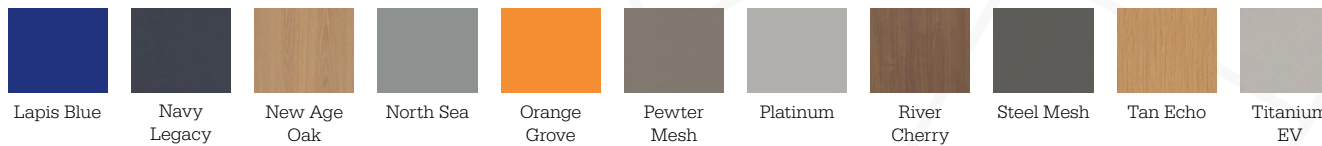

Standard Laminate *(available at extended lead times)*