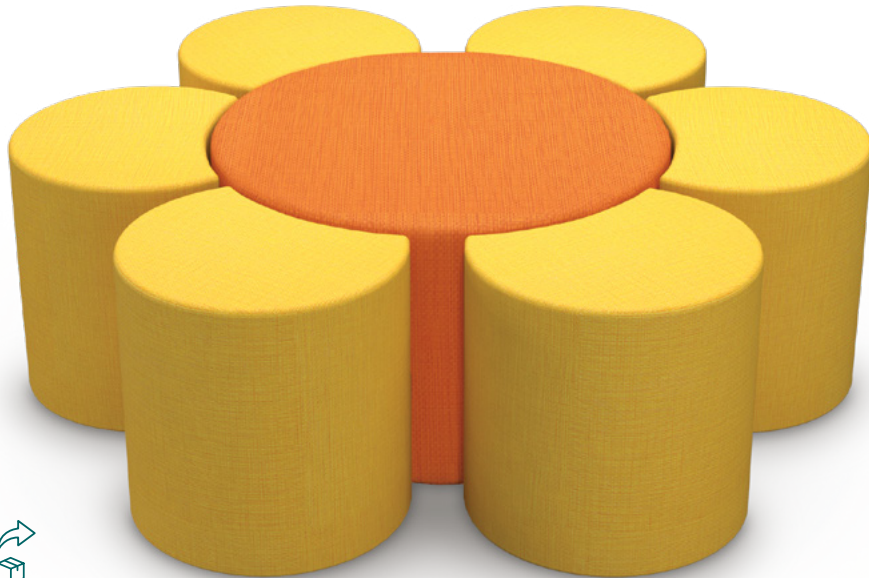

Fabric Options:

Beeline EPU

Sundance

Tidal

Canter EPU

Adobe

Ink

Lucid

Eon EPU

Fire

Freshwater

Spring

Knack

Carbon

Filament

Wave

Blossom Set + Glides
Ships in 10 days