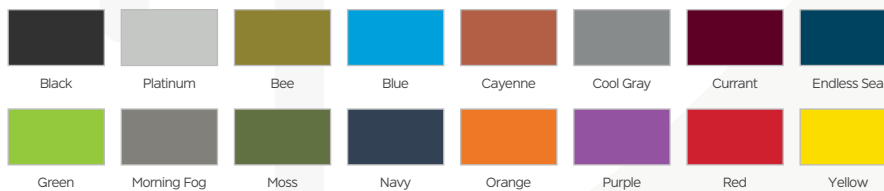

PART NO.	DESCRIPTION	LEAD TIME
70527	Hierarchy Creator Table + Porcelain Top - Platinum Legs	2 Days

PART NO.	DESCRIPTION	LEAD TIME
70525	Hierarchy Activity Table + Porcelain Steel Top - Platinum Legs	2 Days

Laminate Top Options:

Matching Edge Bands:

Colored Edge Bands:

Hierarchy Activity Table (Clover)
Ships in 10 days

Hierarchy Grow Stool®
Ships in 2 days

MATH

4	4	3
-2	+5	+2
6	7	3
-2	-2	-2

Learn more about how to use the Hierarchy Shapes Desk in your learning environment!