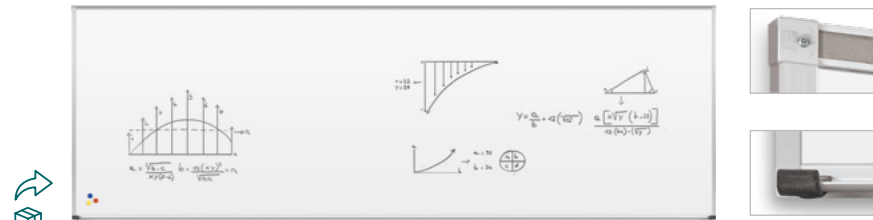

Ships in 10 days

Quality visual communication tools ship in just 2 days!

From mobile to wall mounted boards, choose from several surfaces such as; natural cork, porcelain steel, and more!

Porcelain Steel Whiteboard - Deluxe Aluminum Trim