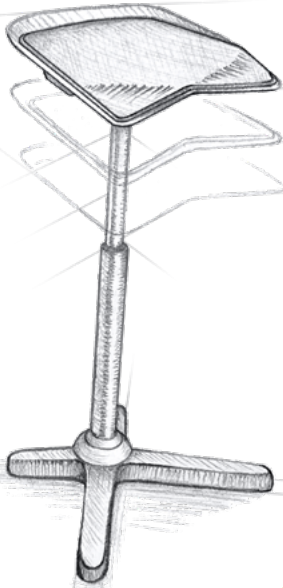

Featuring award-winning
designer Joey Ruiter
and his collaboration
with our Elate
Perch Stool.

MOORECO™

2885 Lorraine Avenue | Temple, TX 76501
p: 800.749.2258 | f: 866.888.7483
www.moorecoinc.com

©2024 MooreCo, Inc. All rights reserved.

MooreCo reserves the right to correct pricing and/or copy errors. Due to the current volatility in the price of raw and finished materials, please refer to our latest online price guides for pricing and shipping information. www.moorecoinc.com/price-guides