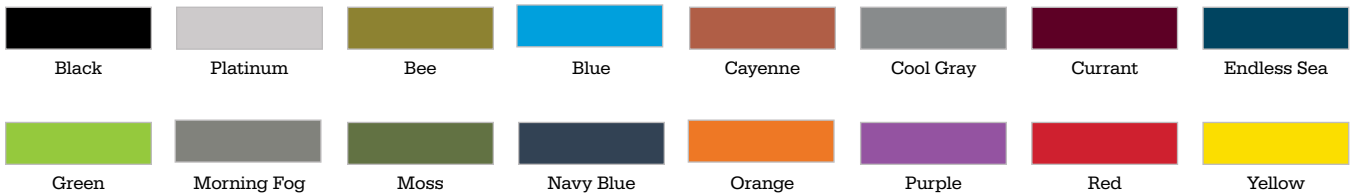

Stock HPL + Edge Band Collection

Stock Woodgrain Laminates Available with matching or colored edge bands.

Beigewood Fusion Maple Amber Cherry Buka Bark Sterling Ash Grey Elm

Matching Edge Bands:

Beigewood Fusion Maple Amber Cherry Buka Bark Sterling Ash Grey Elm

Stock Pattern Laminates Available with matching or colored edge bands.

Grey Nebula Graphite Nebula Grey Mesh

Matching Edge Bands:

Grey Nebula Graphite Nebula Grey Mesh

Stock Solid Laminates

*Whiteboard laminate is not available with matching edge band.
Please select from the other edge bands on this card.*

Whiteboard
(10% upcharge)

Colored Edge Bands:

Black Platinum Bee Blue Cayenne Cool Gray Currant Endless Sea
Green Morning Fog Moss Navy Blue Orange Purple Red Yellow

Laminate finishes and edge bands on this page are available with standard lead times.

Standard Solid Laminates Available with matching or colored edge bands.

Frosty White Black North Sea Dove Grey Hollyberry Platinum Indigo Fashion Grey Lapis Blue Orange Grove

Matching Edge Bands:

Frosty White Black North Sea Dove Grey Hollyberry Platinum Indigo Fashion Grey Lapis Blue Orange Grove