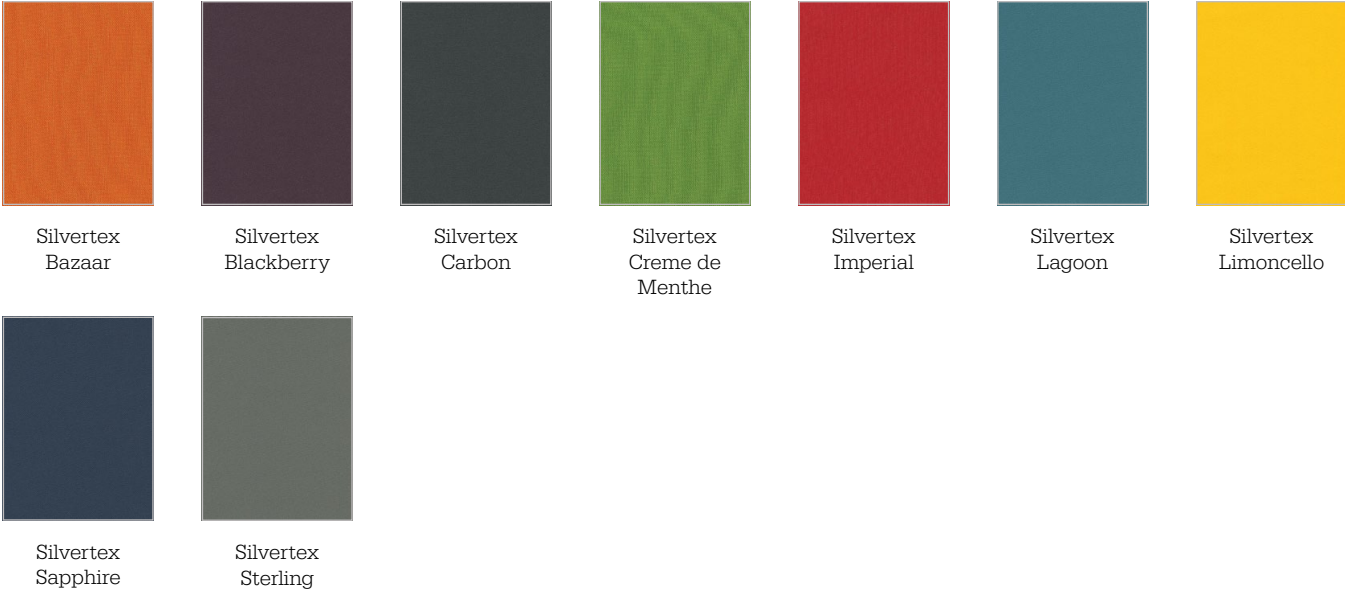

QuickShip Fabric Collection

Grade 01 (Coated Fabrics)

Grade 03 (Coated Fabrics)

Fabrics on this card are available with QuickShip lead times on QuickShip products only. For all others, standard lead times apply.