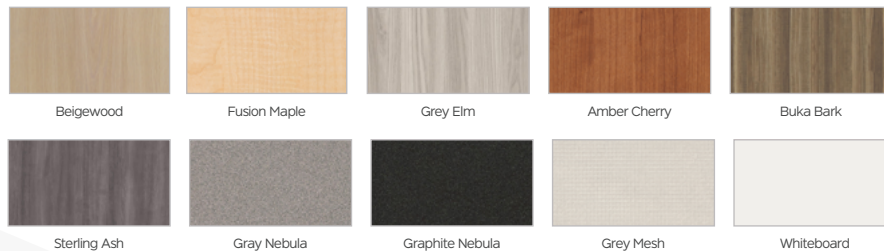

Flexible Classroom

We are proud to offer the most extensive product offerings and the fastest lead times in the industry!

What makes MooreCo's QuickShip program unique?

We design the space you really want—FAST—with everything you need to create a flexible, active-learning classroom that adapts to any learning style or teaching method. Personalize your space with colorful visual communication tools, mobile storage, technology support, soft seating, ergonomic chairs, and desks with a wide selection of custom laminates and edge bands. We guarantee our lead times. Large orders do not mean a longer lead time. We don't upcharge for on time shipping. Our QuickShip items ship at our standard, affordable prices and we will never limit your quantity!

Laminate Top Options: