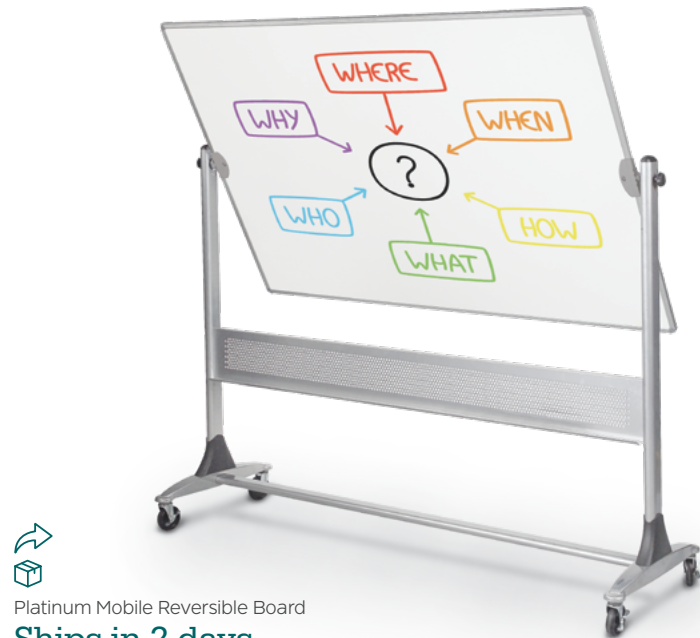

Ships in 10 days

Quality visual communication tools ship in just 2 days!

From mobile to wall mounted boards, choose from several surfaces such as; natural cork, porcelain steel, and more!

Porcelain Steel Whiteboard - Deluxe Aluminum Trim
Ships in 2 days

Visionary® Magnetic Glass Board
Ships in 2 days

Natural Cork Tackboard - Aluminum Trim
Ships in 2 days

Essentials Mobile Whiteboard
Ships in 2 days

Platinum Mobile Reversible Board
Ships in 2 days

Visionary® Move Mobile Magnetic Glass Board
Ships in 2 days