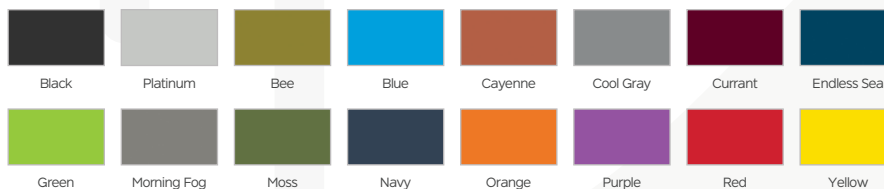

PART NO.	DESCRIPTION	LEAD TIME
70527	Hierarchy Creator Table + Porcelain Top - Platinum Legs	2 Days

PART NO.	DESCRIPTION	LEAD TIME
70525	Hierarchy Activity Table + Porcelain Steel Top - Platinum Legs	2 Days

Laminate Top Options:

Matching Edge Bands:

Colored Edge Bands:

Hierarchy Activity Table (Clover)
Ships in 10 days

Hierarchy Grow Stool®
Ships in 2 days

Learn more about how to use the Hierarchy Shapes Desk in your learning environment!