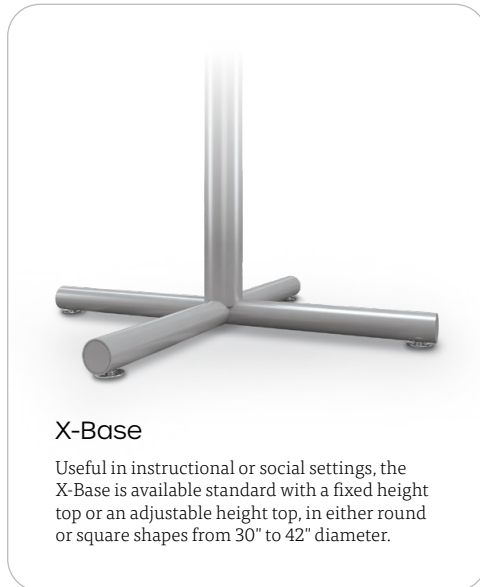

Castle
Oak

Asian
Night

Low
Line

Grey
Elm

HPL
Whiteboard

Colored Edge Band:

Base Styles:

Fixed Height
X-Base