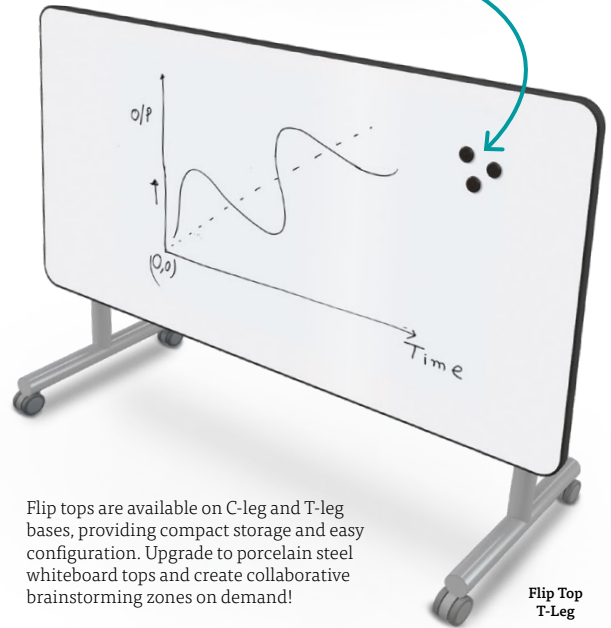

Adjustable
Height T-Leg

inklud
BY MOORECO

Inklüd Table Options:

	Fixed Height	Adjustable Height	Flip Top	Top Sizes	Grommet Available	Casters or Glides
 C-Leg	29" 36" 42"	26"H to 36"H	Yes (29" or 36")	36" x 20" to 72" x 30"	Yes	Yes (glides only on flip top)
 T-Leg	29" 36" 42"	26"H to 36"H	Yes	36" x 20" to 72" x 30"	Yes	Yes (glides only on flip top)
 X-Base	29" 36" 42"	26"H to 36"H	—	30" 36" 42" Round or Square	Yes	Yes
 Round Pedestal	29" 36" 42"	—	—	30" 36" 42" Round	Yes	—
 Squircle Pedestal	29" 36" 42"	—	—	30" 36" 42" Squircle	Yes	—

All bases are available in three fixed heights (X-base shown above). Add flexibility with an adjustable height base available in all but the pedestal base.

Choose from floor safe nylon glides or dual-wheel casters (two locking) on all C-leg, T-leg, and X-base tables. Optional grommets available on all tabletops.

New squircle shape provides a rounded contour with ample tabletop space for collaboration or socialization.

Pedestal bases maximize room under the table for extra seat and leg space.

Squircle Pedestal Base

High end porcelain steel top option provides superior durability, easy erasability, and accepts magnets.

Flip tops are available on C-leg and T-leg bases, providing compact storage and easy configuration. Upgrade to porcelain steel whiteboard tops and create collaborative brainstorming zones on demand!