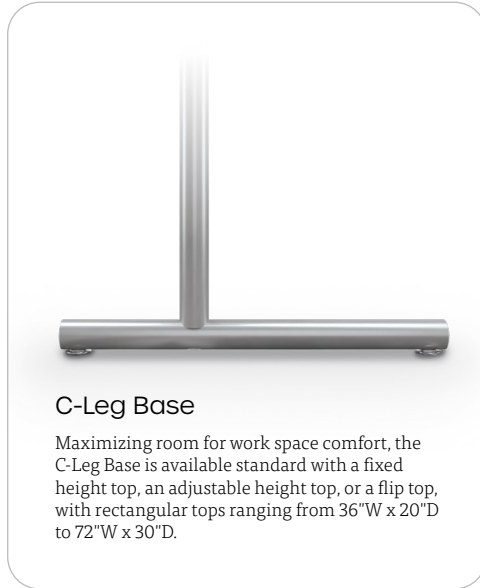

Castle
Oak

Asian
Night

Low
Line

Grey
Elm

HPL
Whiteboard

Colored Edge Band:

Base Styles:

Fixed Height
X-Base

Meet Inklüd...

Elevate users to their fullest potential with all new Inklüd tables. Designed to empower individuals of all ages, whether in educational or commercial settings, these tables boast a sleek and minimalist profile that seamlessly harmonize any environment. Their adaptability is a hallmark, offering versatile solutions with customizable features, including flip tops, a variety of base styles, and adjustable heights. Add casters for mobility to make dynamic easy-to-rearrange collaborative spaces, or choose glides for permanent stations. Seamlessly complement your existing decor by choosing from a wide range of customizable laminate tabletops. Grommets are optional for enhanced cable management.

All bases are available in three fixed heights (X-base shown above). Add flexibility with an adjustable height base available in all but the pedestal base.

Choose from floor safe nylon glides or dual-wheel casters (two locking) on all C-leg, T-leg, and X-base tables. Optional grommets available on all tabletops.