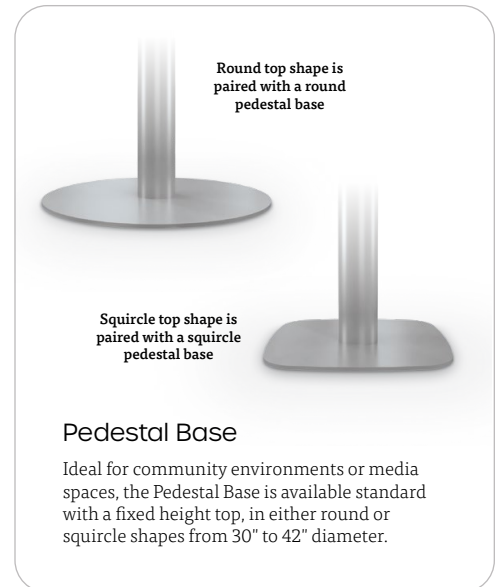

Castle
Oak

Asian
Night

Low
Line

Grey
Elm

HPL
Whiteboard

Colored Edge Band:

Base Styles:

Fixed Height
X-Base

Meet Inklüd...

Elevate users to their fullest potential with all new Inklüd tables. Designed to empower individuals of all ages, whether in educational or commercial settings, these tables boast a sleek and minimalist profile that seamlessly harmonize any environment. Their adaptability is a hallmark, offering versatile solutions with customizable features, including flip tops, a variety of base styles, and adjustable heights. Add casters for mobility to make dynamic easy-to-rearrange collaborative spaces, or choose glides for permanent stations. Seamlessly complement your existing decor by choosing from a wide range of customizable laminate tabletops. Grommets are optional for enhanced cable management.