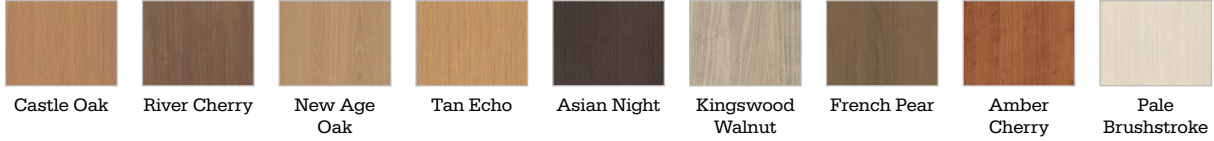

Stock Pattern Laminates Available with matching or colored edge bands.

Grey Nebula Graphite Nebula Grey Mesh Neutral Weft

Matching Edge Bands:

Grey Nebula Graphite Nebula Grey Mesh Neutral Weft

Stock Solid Laminates

*Whiteboard laminate is not available with matching edge band.
Please select from the other edge bands on this card.*

Whiteboard
(10% upcharge)

Colored Edge Bands:

Black Platinum Bee Blue Cayenne Cool Gray Currant Endless Sea
Green Morning Fog Moss Navy Blue Orange Purple Red Yellow

Laminate finishes and edge bands on this page are available with standard lead times.

MOORECO™

MOORECO INC
2885 Lorraine Avenue | Temple, TX 76501
p: 800.749.2258 | f: 866.888.7483
moorecoinc.com

Standard HPL Collection

Standard Woodgrain Laminates Available with matching or colored edge bands.

Matching Edge Bands:

Standard Pattern Laminates Available with matching or colored edge bands.

Matching Edge Bands:

Standard Solid Laminates Available with matching or colored edge bands.