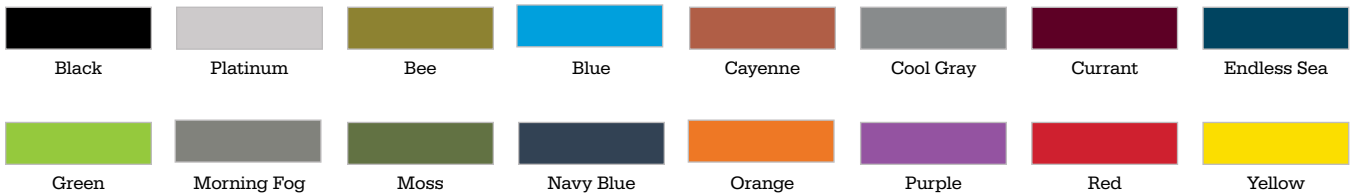

Stock HPL + Edge Band Collection

Stock Woodgrain Laminates Available with matching or colored edge bands.

Beigewood Fusion Maple Buka Bark Sterling Ash Grey Elm

Matching Edge Bands:

Beigewood Fusion Maple Buka Bark Sterling Ash Grey Elm

Stock Pattern Laminates Available with matching or colored edge bands.

Grey Nebula Graphite Nebula Grey Mesh Neutral Weft

Matching Edge Bands:

Grey Nebula Graphite Nebula Grey Mesh Neutral Weft

Stock Solid Laminates

*Whiteboard laminate is not available with matching edge band.
Please select from the other edge bands on this card.*

Whiteboard
(10% upcharge)

Colored Edge Bands:

Black Platinum Bee Blue Cayenne Cool Gray Currant Endless Sea
Green Morning Fog Moss Navy Blue Orange Purple Red Yellow

Standard Woodgrain Laminates Available with matching or colored edge bands.

Matching Edge Bands:

Standard Pattern Laminates Available with matching or colored edge bands.

Matching Edge Bands:

Standard Solid Laminates Available with matching or colored edge bands.