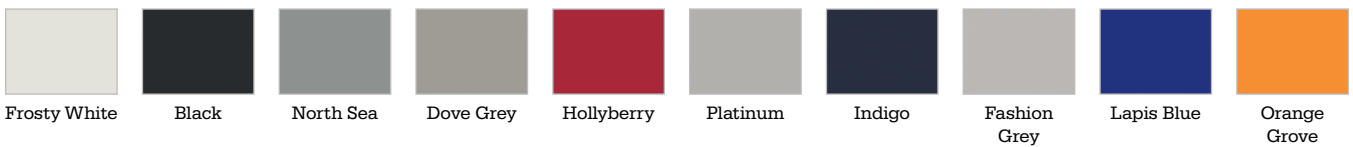

Stock HPL + Edge Band Collection

Stock Woodgrain Laminates Available with matching or colored edge bands.

Beigewood Fusion Maple Buka Bark Sterling Ash Grey Elm

Matching Edge Bands:

Beigewood Fusion Maple Buka Bark Sterling Ash Grey Elm

Stock Pattern Laminates Available with matching or colored edge bands.

Grey Nebula Graphite Nebula Grey Mesh Neutral Weft

Matching Edge Bands:

Grey Nebula Graphite Nebula Grey Mesh Neutral Weft

Stock Solid Laminates

*Whiteboard laminate is not available with matching edge band.
Please select from the other edge bands on this card.*

Whiteboard
(10% upcharge)

Colored Edge Bands:

Black Platinum Bee Blue Cayenne Cool Gray Currant Endless Sea
Green Morning Fog Moss Navy Blue Orange Purple Red Yellow

Standard Woodgrain Laminates Available with matching or colored edge bands.

Matching Edge Bands:

Standard Pattern Laminates Available with matching or colored edge bands.

Matching Edge Bands:

Standard Solid Laminates Available with matching or colored edge bands.