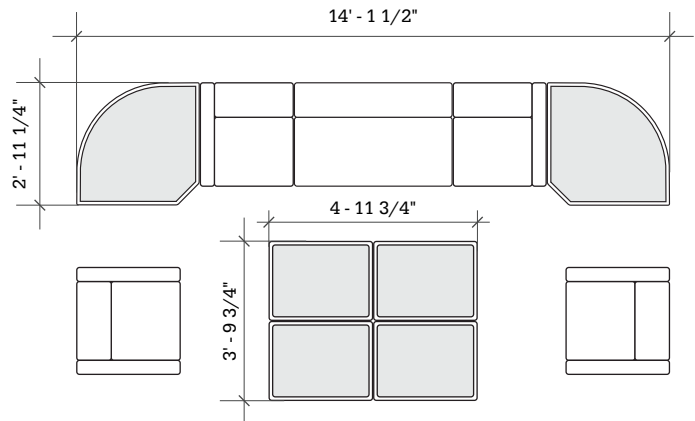

STRAIGHT + CURVED SOFT SEATING

Layout 20

- Ideal for medium to large lobbies
- Seats up to 12

Key	Qty	Part Number	Description	Dimensions
A	2	2000CLR	Loveseat - Both Arms	34.5"H × 53"W × 29.5"D
B	2	6000RBT	Corner Bench - Round - Table Top	16"H × 49"W × 34"D
C	1	1000CRH	Chair - Right Arm	34.5"H × 26.5"W × 29.5"D
D	1	2000C	Loveseat - Armless	34.5"H × 45"W × 29.5"D
E	1	1000CLH	Chair - Left Arm	34.5"H × 26.5"W × 29.5"D
F	4	3000B	22.5° Wedge Bench	18.5"H × 33"W × 29.5"D
G	1	3000T	22.5° Wedge Bench - Table Top	16"H × 33"W × 29.5"D

STRAIGHT + CURVED SOFT SEATING

Layout 21

- Ideal for medium to large lobbies
- Seats up to 12

Key	Qty	Part Number	Description	Dimensions
A	2	2000CLR	Loveseat - Both Arms	34.5"H × 53"W × 29.5"D
B	2	6000RBT	Corner Bench - Round - Table Top	16"H × 49"W × 34"D
C	1	1000CRH	Chair - Right Arm	34.5"H × 26.5"W × 29.5"D
D	1	2000C	Loveseat - Armless	34.5"H × 45"W × 29.5"D
E	1	1000CLH	Chair - Left Arm	34.5"H × 26.5"W × 29.5"D
F	4	3000B	22.5° Wedge Bench	18.5"H × 33"W × 29.5"D
G	1	3000T	22.5° Wedge Bench - Table Top	16"H × 33"W × 29.5"D

STRAIGHT + CURVED SOFT SEATING

Layout 22

- Ideal for small to medium lobbies
- Seats up to 6

Key	Qty	Part Number	Description	Dimensions
A	2	1000CLR	Chair - Both Arms	34.5"H x 30.5"W x 29.5"D
B	2	6000RBT	Corner Bench - Round - Table Top	16"H x 49"W x 34"D
C	1	1000CRH	Chair - Right Arm	34.5"H x 26.5"W x 29.5"D
D	1	2000C	Loveseat - Armless	34.5"H x 45"W x 29.5"D
E	1	1000CLH	Chair - Left Arm	34.5"H x 26.5"W x 29.5"D
F	4	1000T	Single Bench - Table Top	16"H x 22.5"W x 29.5"D