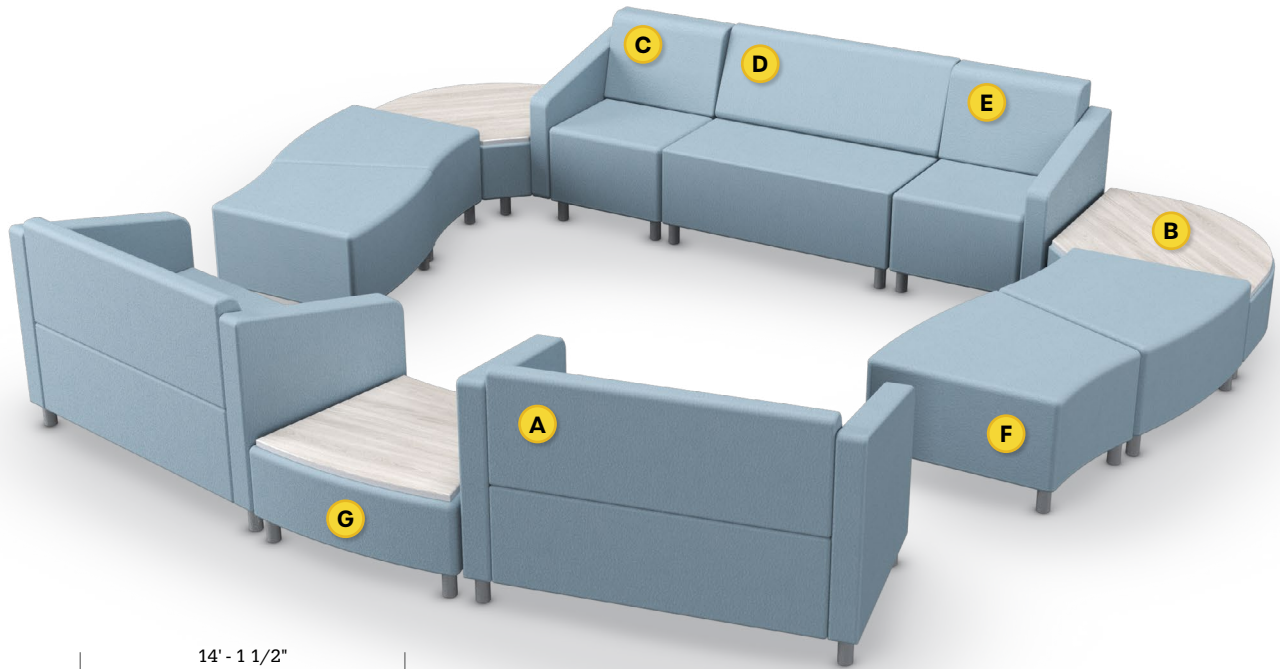

STRAIGHT + CURVED SOFT SEATING

Layout 18

- Ideal for medium to large lobbies
- Seats up to 12

Key	Qty	Part Number	Description	Dimensions
A	2	2000CLR	Loveseat - Both Arms	34.5"H x 53"W x 29.5"D
B	2	6000RBT	Corner Bench - Round - Table Top	16"H x 49"W x 34"D
C	1	1000CRH	Chair - Right Arm	34.5"H x 26.5"W x 29.5"D
D	1	2000C	Loveseat - Armless	34.5"H x 45"W x 29.5"D
E	1	1000CLH	Chair - Left Arm	34.5"H x 26.5"W x 29.5"D
F	4	3000B	22.5° Wedge Bench	18.5"H x 33"W x 29.5"D
G	1	3000T	22.5° Wedge Bench - Table Top	16"H x 33"W x 29.5"D

STRAIGHT + CURVED SOFT SEATING

Layout 19

- Ideal for medium to large lobbies
- Seats up to 12

Key	Qty	Part Number	Description	Dimensions
A	2	2000CLR	Loveseat - Both Arms	34.5"H × 53"W × 29.5"D
B	2	6000RBT	Corner Bench - Round - Table Top	16"H × 49"W × 34"D
C	1	1000CRH	Chair - Right Arm	34.5"H × 26.5"W × 29.5"D
D	1	2000C	Loveseat - Armless	34.5"H × 45"W × 29.5"D
E	1	1000CLH	Chair - Left Arm	34.5"H × 26.5"W × 29.5"D
F	4	3000B	22.5° Wedge Bench	18.5"H × 33"W × 29.5"D
G	1	3000T	22.5° Wedge Bench - Table Top	16"H × 33"W × 29.5"D