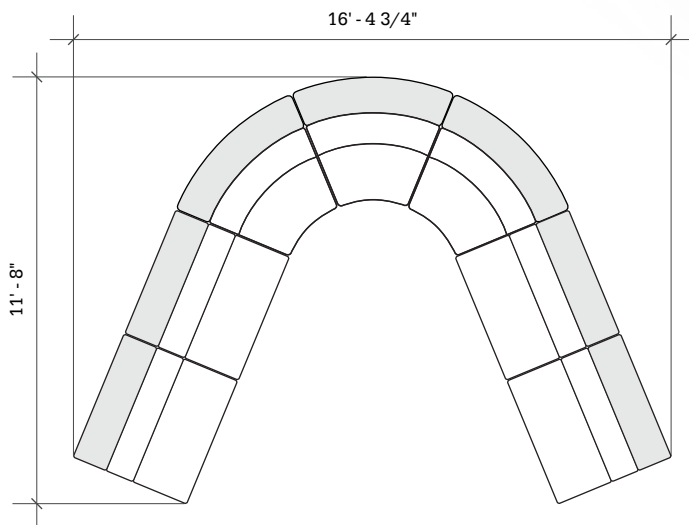

ORBIT MEDIA SPACE SOFT SEATING

Layout D

- Ideal for medium to large media spaces
- Seats up to 25

Key	Qty	Part Number	Description	Dimensions
A	4	2000CHBTS-42	Orbit Loveseat + 42\"H back shelf	42.5\"H × 22.5\"W × 29.5\"D
B	4	4000CHBTS-42	Orbit 45° Wedge + 42\"H back shelf	42.5\"H × 52.5\"W × 29.5\"D