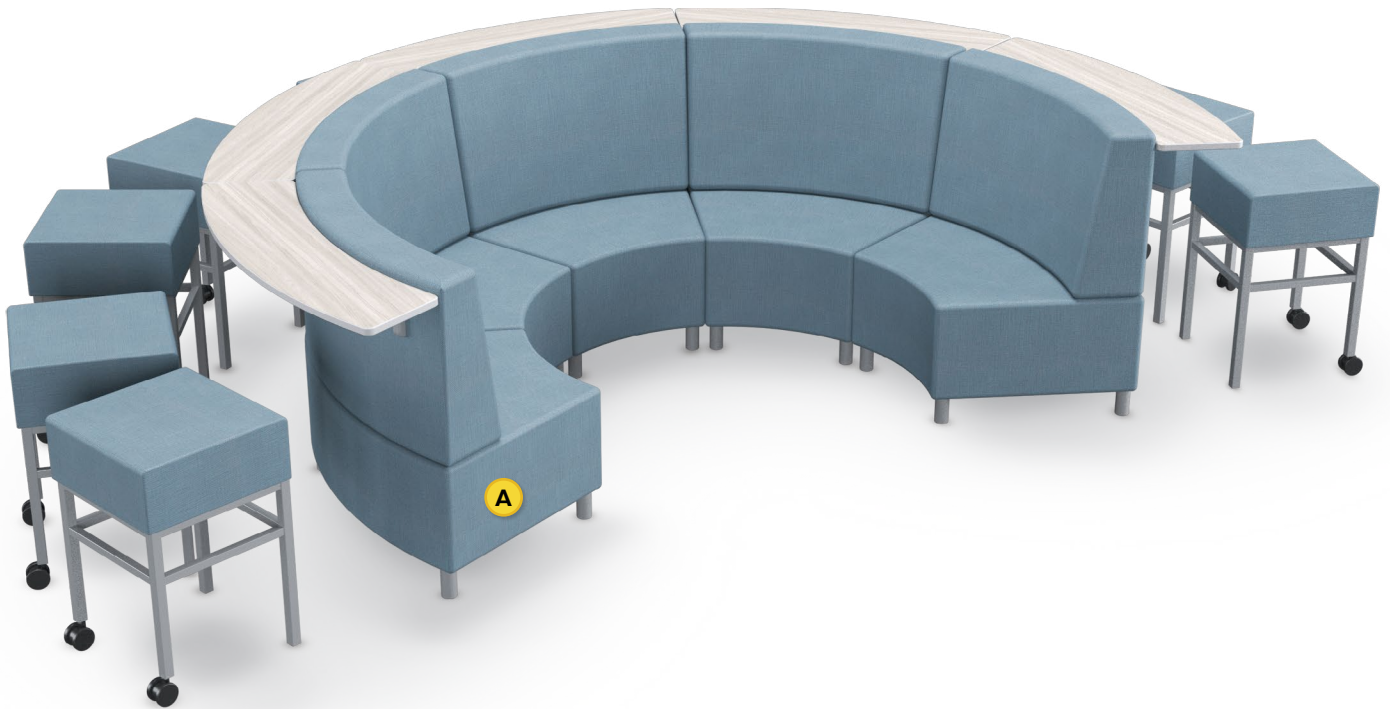

ORBIT MEDIA SPACE SOFT SEATING

Layout C

- Ideal for medium to large media spaces
- Seats up to 28

Key	Qty	Part Number	Description	Dimensions
A	4	2000CHBTS-42	Orbit Loveseat + 42"H back shelf	42.5"H × 22.5"W × 29.5"D
B	4	4000CHBTS-42	Orbit 45° Wedge + 42"H back shelf	42.5"H × 52.5"W × 29.5"D

ORBIT MEDIA SPACE SOFT SEATING

Layout D

- Ideal for medium to large media spaces
- Seats up to 25

Key	Qty	Part Number	Description	Dimensions
A	4	2000CHBTS-42	Orbit Loveseat + 42\"H back shelf	42.5\"H × 22.5\"W × 29.5\"D
B	4	4000CHBTS-42	Orbit 45° Wedge + 42\"H back shelf	42.5\"H × 52.5\"W × 29.5\"D

ORBIT MEDIA SPACE SOFT SEATING

Layout E

- Ideal for medium to large media spaces
- Seats up to 15

Key	Qty	Part Number	Description	Dimensions
A	5	4000CHBTS-42	Orbit 45° Wedge + 42"H back shelf	42.5"H x 52.5"W x 29.5"D