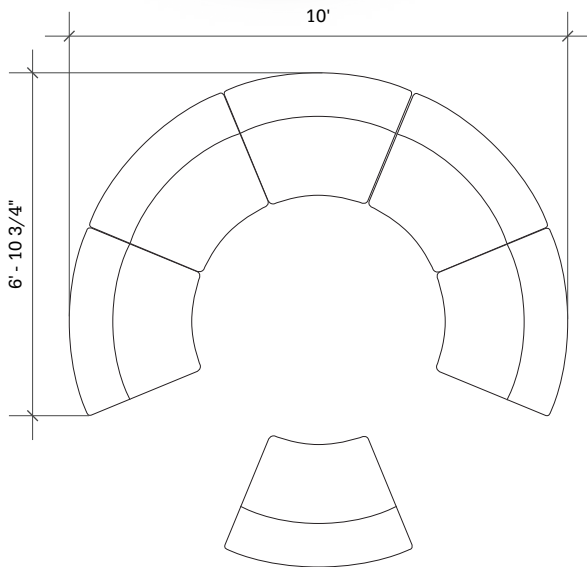

STRAIGHT + CURVED SOFT SEATING

Layout 43

- Ideal for small collaboration areas
- Seats up to 6

Key	Qty	Part Number	Description	Dimensions
A	6	4000CIB	45° Inside Wedge Chair - Armless	34.5"H x 45"W x 29.5"D

STRAIGHT + CURVED SOFT SEATING

Layout 44

- Ideal for small collaboration areas
- Seats up to 6

Key	Qty	Part Number	Description	Dimensions
A	6	4000CIB	45° Inside Wedge Chair - Armless	34.5\"H × 45\"W × 29.5\"D

STRAIGHT + CURVED SOFT SEATING

Layout 45

- Ideal for small collaboration areas
- Seats up to 6

Key	Qty	Part Number	Description	Dimensions
A	6	4000CIB	45° Inside Wedge Chair - Armless	34.5"H × 45"W × 29.5"D