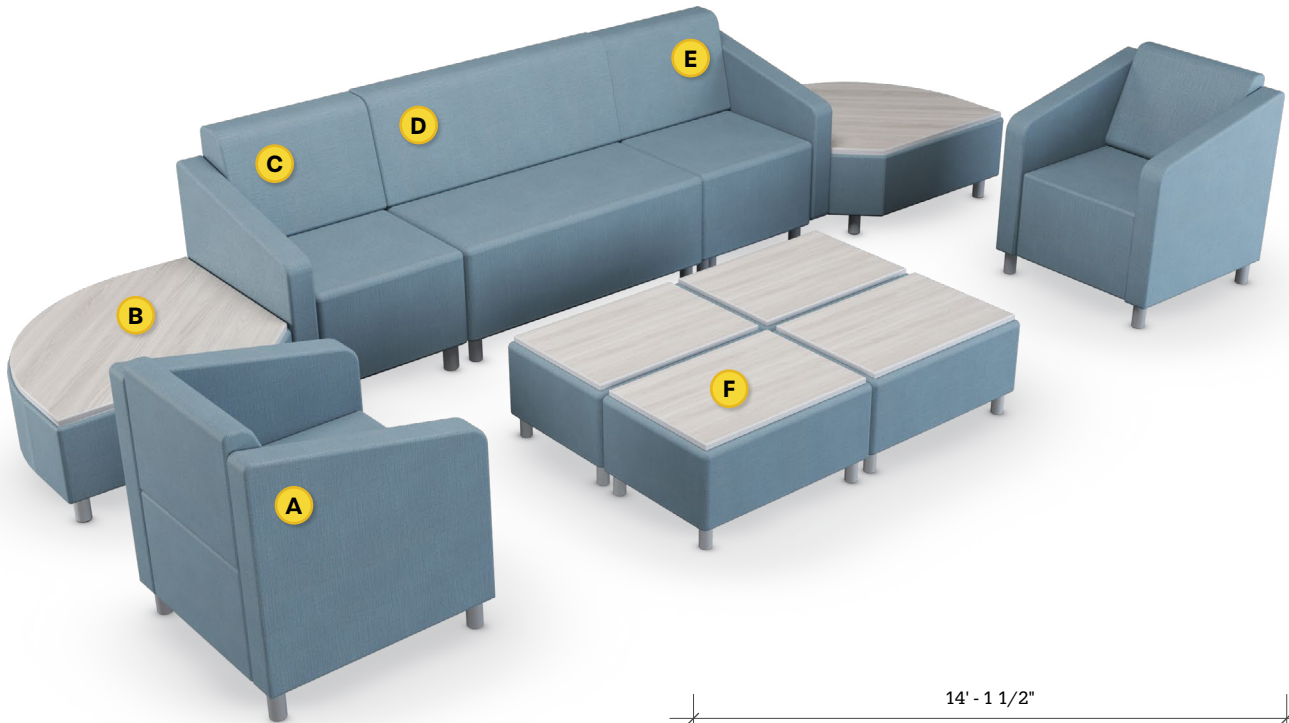

STRAIGHT + CURVED SOFT SEATING

Layout 20

- Ideal for medium to large lobbies
- Seats up to 12

Key	Qty	Part Number	Description	Dimensions
A	2	2000CLR	Loveseat - Both Arms	34.5"H × 53"W × 29.5"D
B	2	6000RBT	Corner Bench - Round - Table Top	16"H × 49"W × 34"D
C	1	1000CRH	Chair - Right Arm	34.5"H × 26.5"W × 29.5"D
D	1	2000C	Loveseat - Armless	34.5"H × 45"W × 29.5"D
E	1	1000CLH	Chair - Left Arm	34.5"H × 26.5"W × 29.5"D
F	4	3000B	22.5° Wedge Bench	18.5"H × 33"W × 29.5"D
G	1	3000T	22.5° Wedge Bench - Table Top	16"H × 33"W × 29.5"D

STRAIGHT + CURVED SOFT SEATING

Layout 21

- Ideal for medium to large lobbies
- Seats up to 12

Key	Qty	Part Number	Description	Dimensions
A	2	2000CLR	Loveseat - Both Arms	34.5"H × 53"W × 29.5"D
B	2	6000RBT	Corner Bench - Round - Table Top	16"H × 49"W × 34"D
C	1	1000CRH	Chair - Right Arm	34.5"H × 26.5"W × 29.5"D
D	1	2000C	Loveseat - Armless	34.5"H × 45"W × 29.5"D
E	1	1000CLH	Chair - Left Arm	34.5"H × 26.5"W × 29.5"D
F	4	3000B	22.5° Wedge Bench	18.5"H × 33"W × 29.5"D
G	1	3000T	22.5° Wedge Bench - Table Top	16"H × 33"W × 29.5"D

STRAIGHT + CURVED SOFT SEATING

Layout 22

- Ideal for small to medium lobbies
- Seats up to 6

Key	Qty	Part Number	Description	Dimensions
A	2	1000CLR	Chair - Both Arms	34.5"H x 30.5"W x 29.5"D
B	2	6000RBT	Corner Bench - Round - Table Top	16"H x 49"W x 34"D
C	1	1000CRH	Chair - Right Arm	34.5"H x 26.5"W x 29.5"D
D	1	2000C	Loveseat - Armless	34.5"H x 45"W x 29.5"D
E	1	1000CLH	Chair - Left Arm	34.5"H x 26.5"W x 29.5"D
F	4	1000T	Single Bench - Table Top	16"H x 22.5"W x 29.5"D