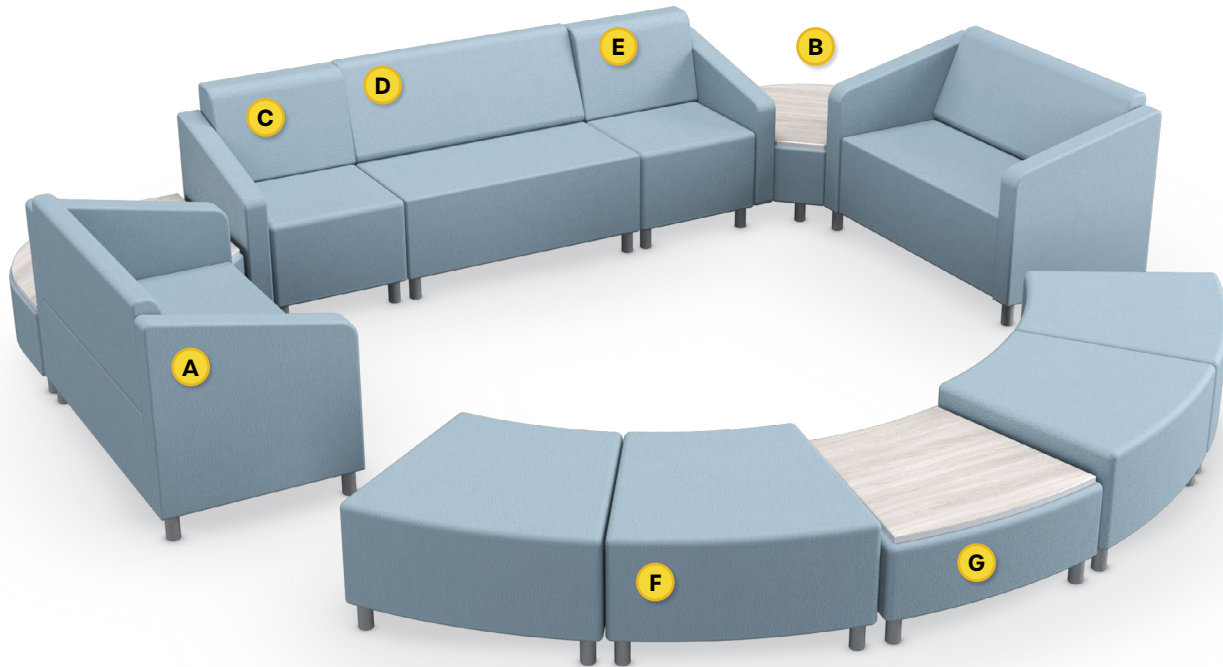

STRAIGHT + CURVED SOFT SEATING

Layout 19

- Ideal for medium to large lobbies
- Seats up to 12

Key	Qty	Part Number	Description	Dimensions
A	2	2000CLR	Loveseat - Both Arms	34.5"H × 53"W × 29.5"D
B	2	6000RBT	Corner Bench - Round - Table Top	16"H × 49"W × 34"D
C	1	1000CRH	Chair - Right Arm	34.5"H × 26.5"W × 29.5"D
D	1	2000C	Loveseat - Armless	34.5"H × 45"W × 29.5"D
E	1	1000CLH	Chair - Left Arm	34.5"H × 26.5"W × 29.5"D
F	4	3000B	22.5° Wedge Bench	18.5"H × 33"W × 29.5"D
G	1	3000T	22.5° Wedge Bench - Table Top	16"H × 33"W × 29.5"D

STRAIGHT + CURVED SOFT SEATING

Layout 20

- Ideal for medium to large lobbies
- Seats up to 12

Key	Qty	Part Number	Description	Dimensions
A	2	2000CLR	Loveseat - Both Arms	34.5"H × 53"W × 29.5"D
B	2	6000RBT	Corner Bench - Round - Table Top	16"H × 49"W × 34"D
C	1	1000CRH	Chair - Right Arm	34.5"H × 26.5"W × 29.5"D
D	1	2000C	Loveseat - Armless	34.5"H × 45"W × 29.5"D
E	1	1000CLH	Chair - Left Arm	34.5"H × 26.5"W × 29.5"D
F	4	3000B	22.5° Wedge Bench	18.5"H × 33"W × 29.5"D
G	1	3000T	22.5° Wedge Bench - Table Top	16"H × 33"W × 29.5"D