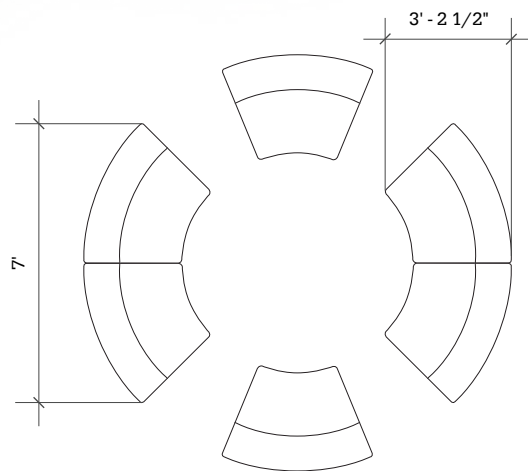

STRAIGHT + CURVED SOFT SEATING

Layout 42

- Ideal for small collaboration areas
- Seats up to 6

Key	Qty	Part Number	Description	Dimensions
A	6	4000CIB	45° Inside Wedge Chair - Armless	34.5"H × 45"W × 29.5"D