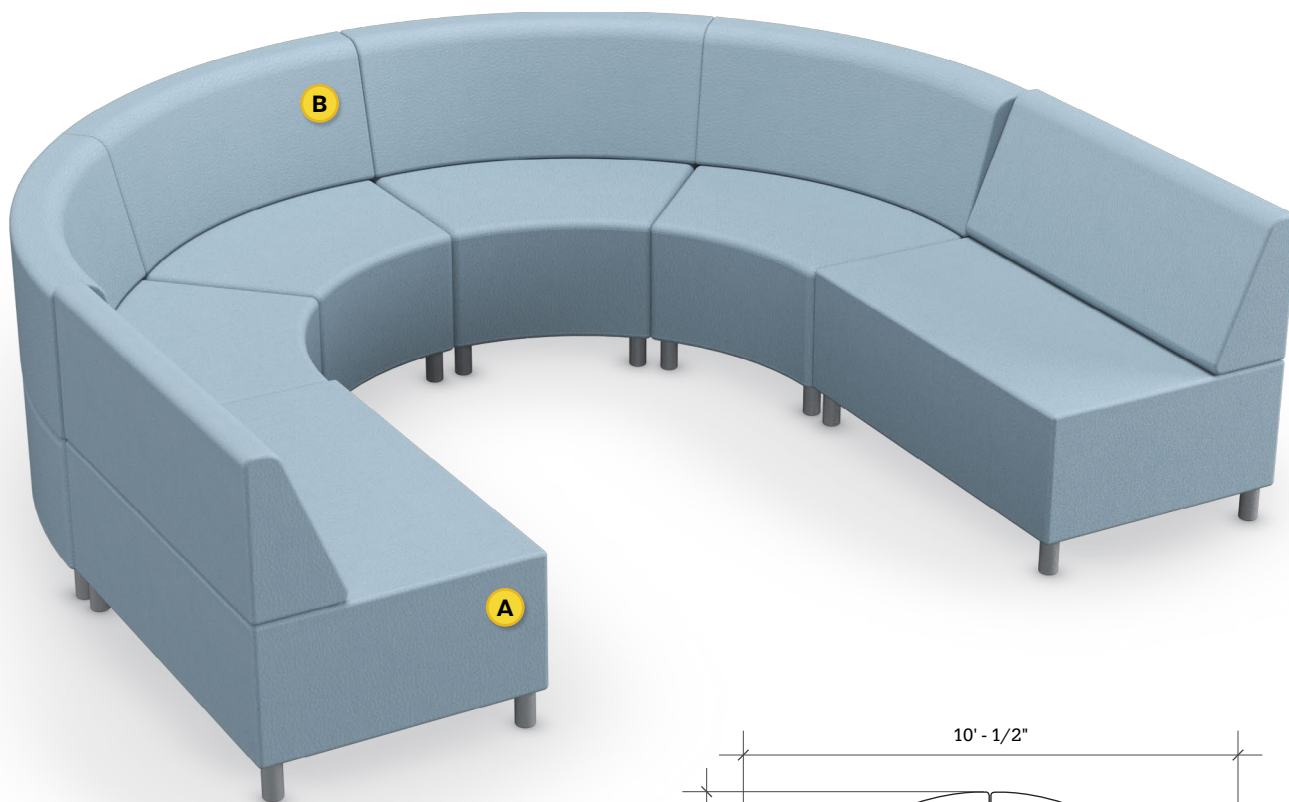

STRAIGHT + CURVED SOFT SEATING

Layout 27

- Ideal for small to medium lobbies
- Seats up to 6

Key	Qty	Part Number	Description	Dimensions
A	4	1000CLR	Chair - Both Arms	34.5"H x 30.5"W x 29.5"D
B	2	6000RBT	Corner Bench - Round - Table Top	16"H x 49"W x 34"D
C	1	2000C	Loveseat - Armless	34.5"H x 45"W x 29.5"D
D	4	1000T	Single Bench - Table Top	16"H x 22.5"W x 29.5"D

STRAIGHT + CURVED SOFT SEATING

Layout 28

- Ideal for small media spaces
- Seats up to 8

Key	Qty	Part Number	Description	Dimensions
A	2	2000C	Loveseat - Armless	34.5"H × 45"W × 29.5"D
B	4	4000CIB	45° Inside Wedge Chair - Armless	34.5"H × 45"W × 29.5"D