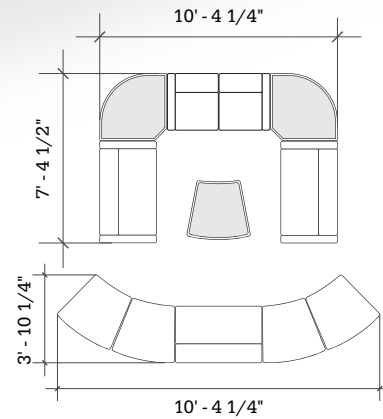

STRAIGHT + CURVED SOFT SEATING

Layout 16

- Ideal for medium to large lobbies
- Seats up to 12

Key	Qty	Part Number	Description	Dimensions
A	2	2000CLR	Loveseat - Both Arms	34.5"H x 53"W x 29.5"D
B	2	6000RBT	Corner Bench - Round - Table Top	16"H x 49"W x 34"D
C	1	1000CRH	Chair - Right Arm	34.5"H x 26.5"W x 29.5"D
D	1	2000C	Loveseat - Armless	34.5"H x 45"W x 29.5"D
E	1	1000CLH	Chair - Left Arm	34.5"H x 26.5"W x 29.5"D
F	4	3000B	22.5° Wedge Bench	18.5"H x 33"W x 29.5"D
G	1	3000T	22.5° Wedge Bench - Table Top	16"H x 33"W x 29.5"D

STRAIGHT + CURVED SOFT SEATING

Layout 17

- Ideal for medium to large lobbies
- Seats up to 12

Key	Qty	Part Number	Description	Dimensions
A	2	2000CLR	Loveseat - Both Arms	34.5"H × 53"W × 29.5"D
B	2	6000RBT	Corner Bench - Round - Table Top	16"H × 49"W × 34"D
C	1	1000CRH	Chair - Right Arm	34.5"H × 26.5"W × 29.5"D
D	1	2000C	Loveseat - Armless	34.5"H × 45"W × 29.5"D
E	1	1000CLH	Chair - Left Arm	34.5"H × 26.5"W × 29.5"D
F	4	3000B	22.5° Wedge Bench	18.5"H × 33"W × 29.5"D
G	1	3000T	22.5° Wedge Bench - Table Top	16"H × 33"W × 29.5"D

STRAIGHT + CURVED SOFT SEATING

Layout 18

- Ideal for medium to large lobbies
- Seats up to 12

Key	Qty	Part Number	Description	Dimensions
A	2	2000CLR	Loveseat - Both Arms	34.5"H x 53"W x 29.5"D
B	2	6000RBT	Corner Bench - Round - Table Top	16"H x 49"W x 34"D
C	1	1000CRH	Chair - Right Arm	34.5"H x 26.5"W x 29.5"D
D	1	2000C	Loveseat - Armless	34.5"H x 45"W x 29.5"D
E	1	1000CLH	Chair - Left Arm	34.5"H x 26.5"W x 29.5"D
F	4	3000B	22.5° Wedge Bench	18.5"H x 33"W x 29.5"D
G	1	3000T	22.5° Wedge Bench - Table Top	16"H x 33"W x 29.5"D