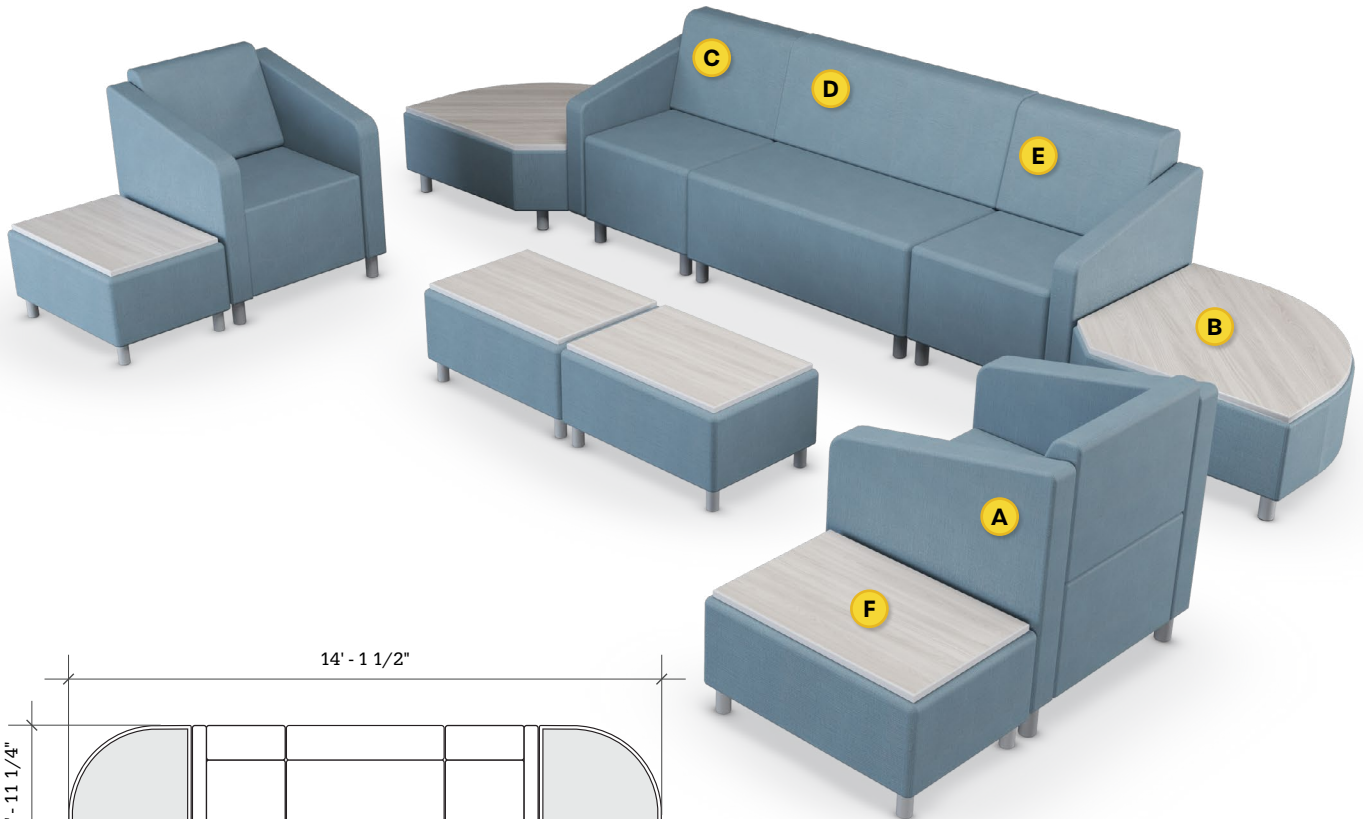

STRAIGHT + CURVED SOFT SEATING

Layout 21

- Ideal for medium to large lobbies
- Seats up to 12

Key	Qty	Part Number	Description	Dimensions
A	2	2000CLR	Loveseat - Both Arms	34.5"H × 53"W × 29.5"D
B	2	6000RBT	Corner Bench - Round - Table Top	16"H × 49"W × 34"D
C	1	1000CRH	Chair - Right Arm	34.5"H × 26.5"W × 29.5"D
D	1	2000C	Loveseat - Armless	34.5"H × 45"W × 29.5"D
E	1	1000CLH	Chair - Left Arm	34.5"H × 26.5"W × 29.5"D
F	4	3000B	22.5° Wedge Bench	18.5"H × 33"W × 29.5"D
G	1	3000T	22.5° Wedge Bench - Table Top	16"H × 33"W × 29.5"D

STRAIGHT + CURVED SOFT SEATING

Layout 22

- Ideal for small to medium lobbies
- Seats up to 6

Key	Qty	Part Number	Description	Dimensions
A	2	1000CLR	Chair - Both Arms	34.5"H x 30.5"W x 29.5"D
B	2	6000RBT	Corner Bench - Round - Table Top	16"H x 49"W x 34"D
C	1	1000CRH	Chair - Right Arm	34.5"H x 26.5"W x 29.5"D
D	1	2000C	Loveseat - Armless	34.5"H x 45"W x 29.5"D
E	1	1000CLH	Chair - Left Arm	34.5"H x 26.5"W x 29.5"D
F	4	1000T	Single Bench - Table Top	16"H x 22.5"W x 29.5"D

STRAIGHT + CURVED SOFT SEATING

Layout 23

- Ideal for small to medium lobbies
- Seats up to 6

Key	Qty	Part Number	Description	Dimensions
A	2	1000CLR	Chair - Both Arms	34.5"H × 30.5"W × 29.5"D
B	2	6000RBT	Corner Bench - Round - Table Top	16"H × 49"W × 34"D
C	1	1000CRH	Chair - Right Arm	34.5"H × 26.5"W × 29.5"D
D	1	2000C	Loveseat - Armless	34.5"H × 45"W × 29.5"D
E	1	1000CLH	Chair - Left Arm	34.5"H × 26.5"W × 29.5"D
F	4	1000T	Single Bench - Table Top	16"H × 22.5"W × 29.5"D