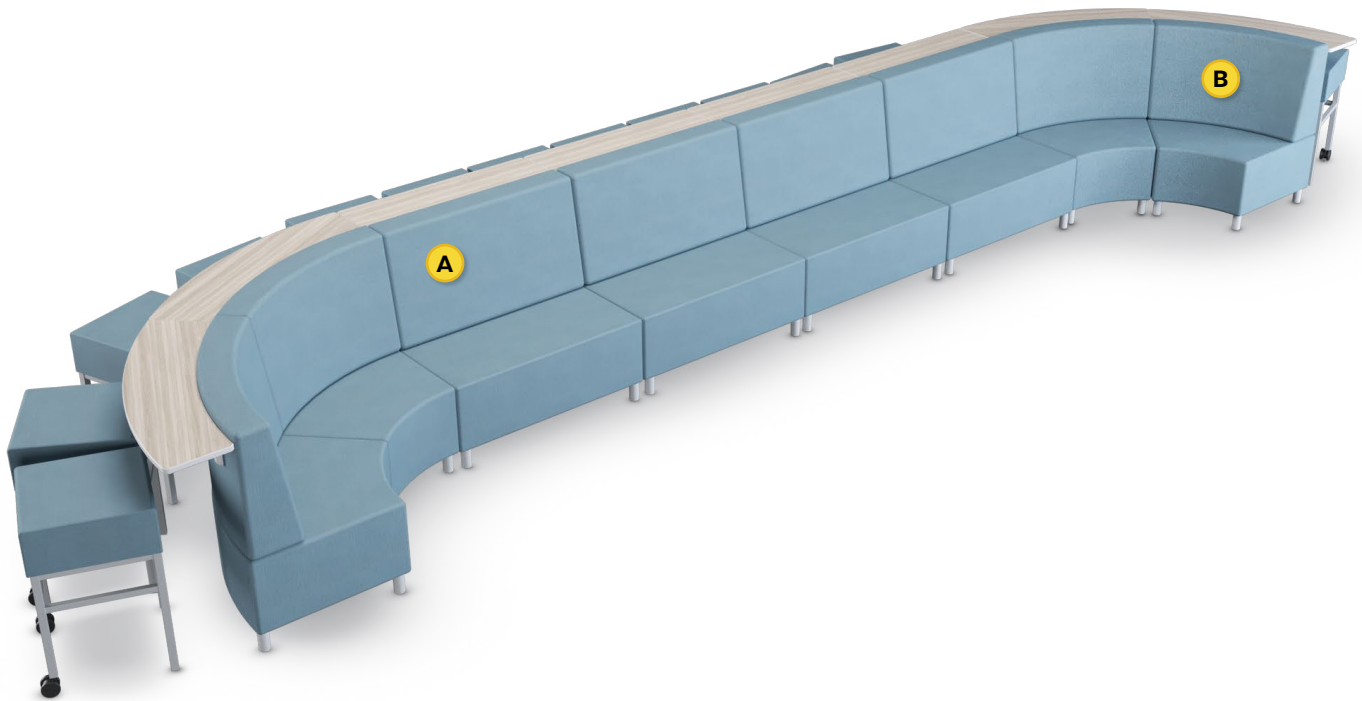

ORBIT MEDIA SPACE SOFT SEATING

Layout A

- Ideal for medium to large media spaces
- Seats up to 28

Key	Qty	Part Number	Description	Dimensions
A	4	2000CHBTS-42	Orbit Loveseat + 42"H back shelf	42.5"H × 22.5"W × 29.5"D
B	4	4000CHBTS-42	Orbit 45° Wedge + 42"H back shelf	42.5"H × 52.5"W × 29.5"D

ORBIT MEDIA SPACE SOFT SEATING

Layout B

- Ideal for medium to large media spaces
- Seats up to 28

Key	Qty	Part Number	Description	Dimensions
A	4	2000CHBTS-42	Orbit Loveseat + 42\"H back shelf	42.5\"H × 22.5\"W × 29.5\"D
B	4	4000CHBTS-42	Orbit 45° Wedge + 42\"H back shelf	42.5\"H × 52.5\"W × 29.5\"D

ORBIT MEDIA SPACE SOFT SEATING

Layout C

- Ideal for medium to large media spaces
- Seats up to 28

Key	Qty	Part Number	Description	Dimensions
A	4	2000CHBTS-42	Orbit Loveseat + 42"H back shelf	42.5"H × 22.5"W × 29.5"D
B	4	4000CHBTS-42	Orbit 45° Wedge + 42"H back shelf	42.5"H × 52.5"W × 29.5"D