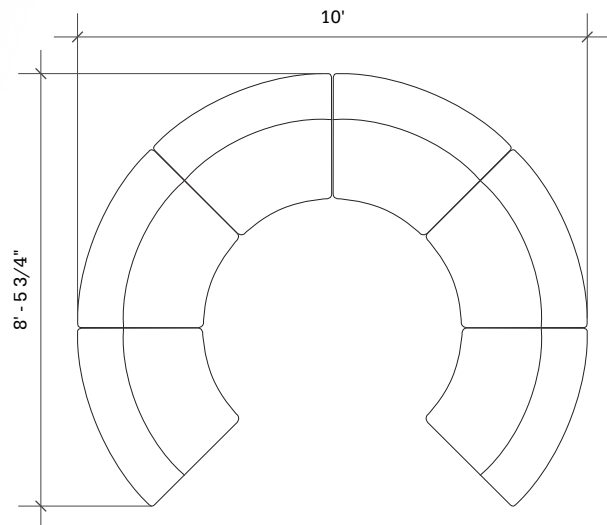

STRAIGHT + CURVED SOFT SEATING

Layout 38

- Ideal for medium to large flex spaces
- Seats up to 10

Key	Qty	Part Number	Description	Dimensions
A	6	4000COB	45° Outside Wedge Chair - Armless	34.5"H × 45"W × 29.5"D
B	4	3000B	22.5° Wedge Bench	18.5"H × 33"W × 29.5"D
C	1	3000T	22.5° Wedge Bench - Table Top	16"H × 33"W × 29.5"D

STRAIGHT + CURVED SOFT SEATING

Layout 39

- Ideal for medium to large flex spaces
- Seats up to 10

Key	Qty	Part Number	Description	Dimensions
A	6	4000COB	45° Outside Wedge Chair - Armless	34.5"H × 45"W × 29.5"D
B	4	3000B	22.5° Wedge Bench	18.5"H × 33"W × 29.5"D
C	1	3000T	22.5° Wedge Bench - Table Top	16"H × 33"W × 29.5"D

STRAIGHT + CURVED SOFT SEATING

Layout 40

- Ideal for small collaboration areas
- Seats up to 6

Key	Qty	Part Number	Description	Dimensions
A	6	4000CIB	45° Inside Wedge Chair - Armless	34.5"H × 45"W × 29.5"D