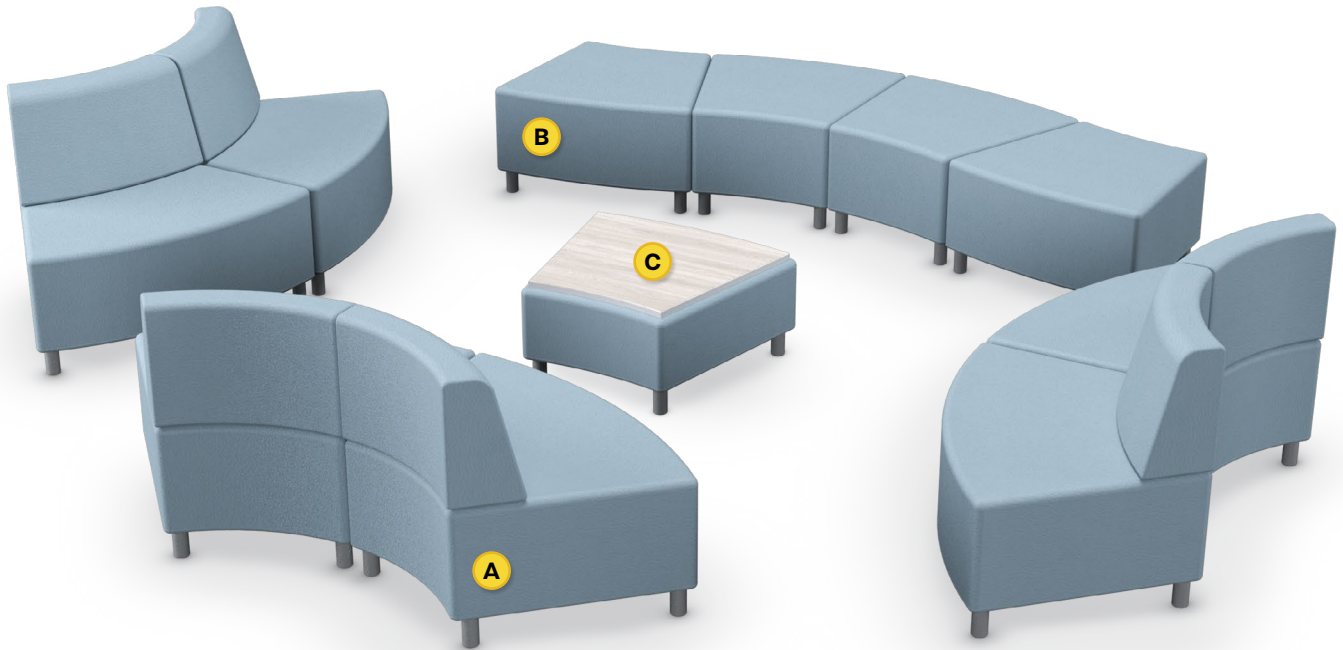

STRAIGHT + CURVED SOFT SEATING

Layout 38

- Ideal for medium to large flex spaces
- Seats up to 10

Key	Qty	Part Number	Description	Dimensions
A	6	4000COB	45° Outside Wedge Chair - Armless	34.5"H × 45"W × 29.5"D
B	4	3000B	22.5° Wedge Bench	18.5"H × 33"W × 29.5"D
C	1	3000T	22.5° Wedge Bench - Table Top	16"H × 33"W × 29.5"D

STRAIGHT + CURVED SOFT SEATING

Layout 39

- Ideal for medium to large flex spaces
- Seats up to 10

Key	Qty	Part Number	Description	Dimensions
A	6	4000COB	45° Outside Wedge Chair - Armless	34.5"H × 45"W × 29.5"D
B	4	3000B	22.5° Wedge Bench	18.5"H × 33"W × 29.5"D
C	1	3000T	22.5° Wedge Bench - Table Top	16"H × 33"W × 29.5"D