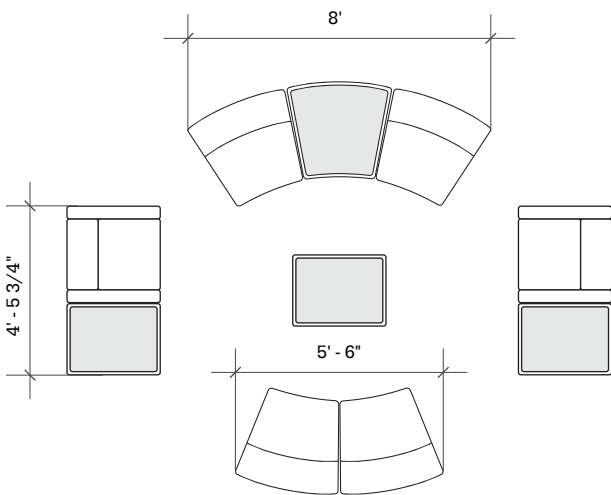

STRAIGHT + CURVED SOFT SEATING

Layout 07

- Ideal for small group collaborations
- Seats up to 6

Key	Qty	Part Number	Description	Dimensions
A	2	3000T	22.5° Wedge Bench - Table Top	16"H × 33"W × 29.5"D
B	2	3000CIB	22.5° Inside Wedge Chair - Armless	34.5"H × 33"W × 29.5"D
C	4	4000CIB	45° Inside Wedge Chair - Armless	34.5"H × 45"W × 29.5"D

STRAIGHT + CURVED SOFT SEATING

Layout 08

- Ideal for small to medium lobbies
- Seats up to 6

Key	Qty	Part Number	Description	Dimensions
A	2	1000CLR	Chair - Both Arms	34.5"H × 30.5"W × 29.5"D
B	3	1000B	Single Bench	16"H × 22.5"W × 29.5"D
C	4	3000CIB	22.5° Inside Wedge Chair - Armless	34.5"H × 33"W × 29.5"D
D	1	3000B	22.5° Wedge Bench	16"H × 33"W × 29.5"D

STRAIGHT + CURVED SOFT SEATING

Layout 09

- Ideal for small to medium lobbies
- Seats up to 6

Key	Qty	Part Number	Description	Dimensions
A	2	1000CLR	Chair - Both Arms	34.5"H × 30.5"W × 29.5"D
B	3	1000T	Single Bench - Table Top	16"H × 22.5"W × 29.5"D
C	4	3000CIB	22.5° Inside Wedge Chair - Armless	34.5"H × 33"W × 29.5"D
D	1	3000T	22.5° Wedge Bench - Table Top	16"H × 33"W × 29.5"D

STRAIGHT + CURVED SOFT SEATING

Layout 10

- Ideal for small to medium lobbies
- Seats up to 6

Key	Qty	Part Number	Description	Dimensions
A	2	1000CLR	Chair - Both Arms	34.5"H x 30.5"W x 29.5"D
B	3	1000T	Single Bench - Table Top	16"H x 22.5"W x 29.5"D
C	4	3000CIB	22.5° Inside Wedge Chair - Armless	34.5"H x 33"W x 29.5"D
D	1	3000T	22.5° Wedge Bench - Table Top	16"H x 33"W x 29.5"D