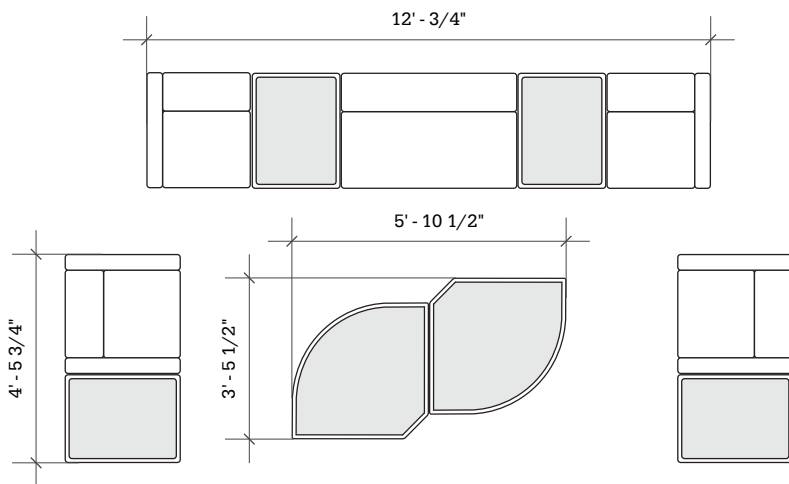

STRAIGHT + CURVED SOFT SEATING

Layout 22

- Ideal for small to medium lobbies
- Seats up to 6

Key	Qty	Part Number	Description	Dimensions
A	2	1000CLR	Chair - Both Arms	34.5"H x 30.5"W x 29.5"D
B	2	6000RBT	Corner Bench - Round - Table Top	16"H x 49"W x 34"D
C	1	1000CRH	Chair - Right Arm	34.5"H x 26.5"W x 29.5"D
D	1	2000C	Loveseat - Armless	34.5"H x 45"W x 29.5"D
E	1	1000CLH	Chair - Left Arm	34.5"H x 26.5"W x 29.5"D
F	4	1000T	Single Bench - Table Top	16"H x 22.5"W x 29.5"D

STRAIGHT + CURVED SOFT SEATING

Layout 23

- Ideal for small to medium lobbies
- Seats up to 6

Key	Qty	Part Number	Description	Dimensions
A	2	1000CLR	Chair - Both Arms	34.5"H × 30.5"W × 29.5"D
B	2	6000RBT	Corner Bench - Round - Table Top	16"H × 49"W × 34"D
C	1	1000CRH	Chair - Right Arm	34.5"H × 26.5"W × 29.5"D
D	1	2000C	Loveseat - Armless	34.5"H × 45"W × 29.5"D
E	1	1000CLH	Chair - Left Arm	34.5"H × 26.5"W × 29.5"D
F	4	1000T	Single Bench - Table Top	16"H × 22.5"W × 29.5"D

STRAIGHT + CURVED SOFT SEATING

Layout 24

- Ideal for small to medium lobbies
- Seats up to 6

Key	Qty	Part Number	Description	Dimensions
A	2	1000CLR	Chair - Both Arms	34.5"H x 30.5"W x 29.5"D
B	2	6000RBT	Corner Bench - Round - Table Top	16"H x 49"W x 34"D
C	1	1000CRH	Chair - Right Arm	34.5"H x 26.5"W x 29.5"D
D	1	2000C	Loveseat - Armless	34.5"H x 45"W x 29.5"D
E	1	1000CLH	Chair - Left Arm	34.5"H x 26.5"W x 29.5"D
F	4	1000T	Single Bench - Table Top	16"H x 22.5"W x 29.5"D

STRAIGHT + CURVED SOFT SEATING

Layout 25

- Ideal for small to medium lobbies
- Seats up to 6

Key	Qty	Part Number	Description	Dimensions
A	2	1000CLR	Chair - Both Arms	34.5"H x 30.5"W x 29.5"D
B	2	6000RBT	Corner Bench - Round - Table Top	16"H x 49"W x 34"D
C	1	1000CRH	Chair - Right Arm	34.5"H x 26.5"W x 29.5"D
D	1	2000C	Loveseat - Armless	34.5"H x 45"W x 29.5"D
E	1	1000CLH	Chair - Left Arm	34.5"H x 26.5"W x 29.5"D
F	4	1000T	Single Bench - Table Top	16"H x 22.5"W x 29.5"D