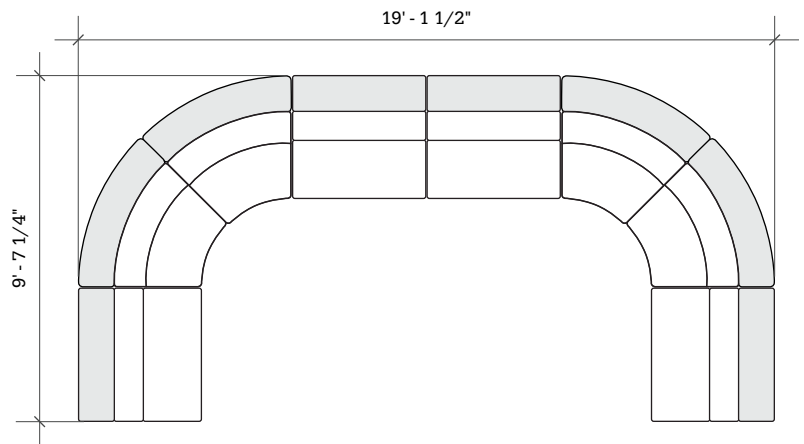

ORBIT MEDIA SPACE SOFT SEATING

Layout A

- Ideal for medium to large media spaces
- Seats up to 28

Key	Qty	Part Number	Description	Dimensions
A	4	2000CHBTS-42	Orbit Loveseat + 42"H back shelf	42.5"H × 22.5"W × 29.5"D
B	4	4000CHBTS-42	Orbit 45° Wedge + 42"H back shelf	42.5"H × 52.5"W × 29.5"D