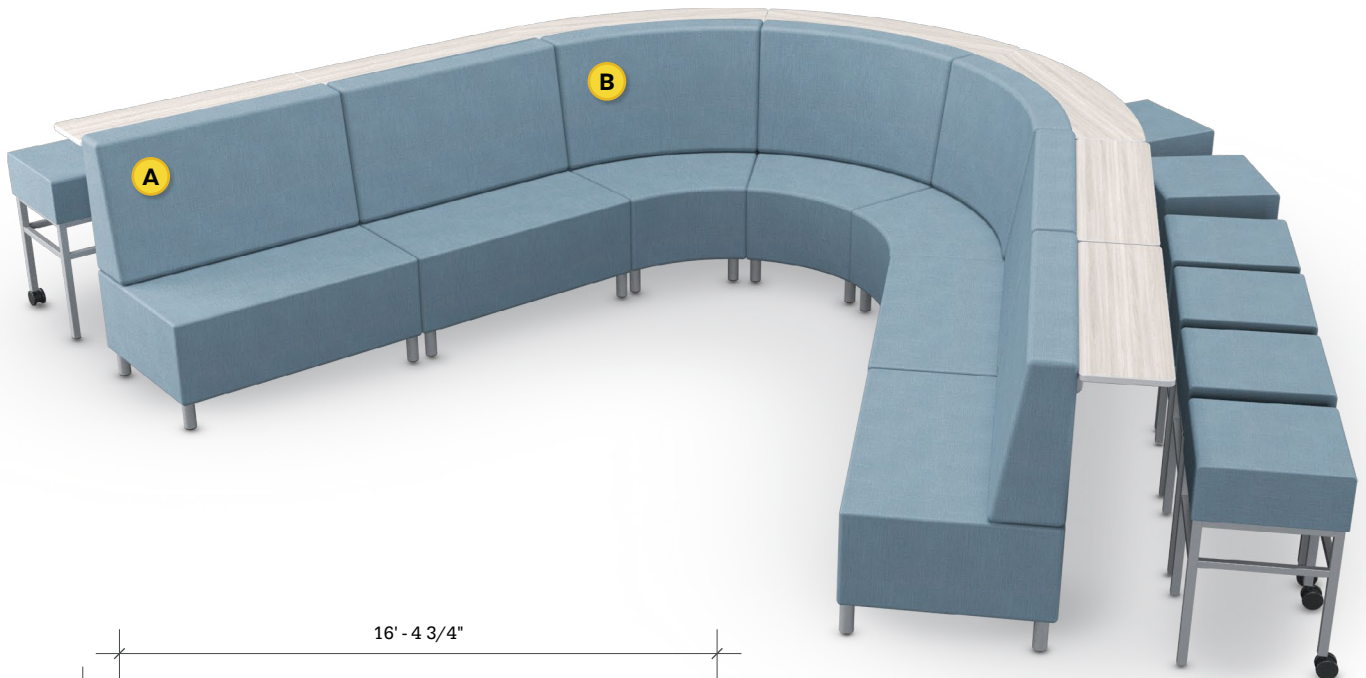

ORBIT MEDIA SPACE SOFT SEATING

Layout D

- Ideal for medium to large media spaces
- Seats up to 25

Key	Qty	Part Number	Description	Dimensions
A	4	2000CHBTS-42	Orbit Loveseat + 42\"H back shelf	42.5\"H × 22.5\"W × 29.5\"D
B	4	4000CHBTS-42	Orbit 45° Wedge + 42\"H back shelf	42.5\"H × 52.5\"W × 29.5\"D