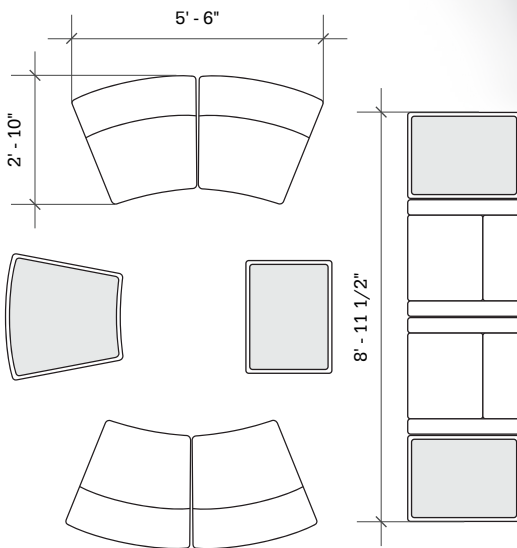

STRAIGHT + CURVED SOFT SEATING

Layout 10

- Ideal for small to medium lobbies
- Seats up to 6

Key	Qty	Part Number	Description	Dimensions
A	2	1000CLR	Chair - Both Arms	34.5"H x 30.5"W x 29.5"D
B	3	1000T	Single Bench - Table Top	16"H x 22.5"W x 29.5"D
C	4	3000CIB	22.5° Inside Wedge Chair - Armless	34.5"H x 33"W x 29.5"D
D	1	3000T	22.5° Wedge Bench - Table Top	16"H x 33"W x 29.5"D

STRAIGHT + CURVED SOFT SEATING

Layout 11

- Ideal for small to medium lobbies
- Seats up to 6

Key	Qty	Part Number	Description	Dimensions
A	2	1000CLR	Chair - Both Arms	34.5"H x 30.5"W x 29.5"D
B	3	1000T	Single Bench - Table Top	16"H x 22.5"W x 29.5"D
C	4	3000CIB	22.5° Inside Wedge Chair - Armless	34.5"H x 33"W x 29.5"D
D	1	3000T	22.5° Wedge Bench - Table Top	16"H x 33"W x 29.5"D

STRAIGHT + CURVED SOFT SEATING

Layout 12

- Ideal for small to medium lobbies
- Seats up to 6

Key	Qty	Part Number	Description	Dimensions
A	2	1000CLR	Chair - Both Arms	34.5"H × 30.5"W × 29.5"D
B	3	1000T	Single Bench - Table Top	16"H × 22.5"W × 29.5"D
C	4	3000CIB	22.5° Inside Wedge Chair - Armless	34.5"H × 33"W × 29.5"D
D	1	3000T	22.5° Wedge Bench - Table Top	16"H × 33"W × 29.5"D

STRAIGHT + CURVED SOFT SEATING

Layout 13

- Ideal for small to medium lobbies
- Seats up to 6

Key	Qty	Part Number	Description	Dimensions
A	2	1000CLR	Chair - Both Arms	34.5"H x 30.5"W x 29.5"D
B	3	1000T	Single Bench - Table Top	16"H x 22.5"W x 29.5"D
C	4	3000CIB	22.5° Inside Wedge Chair - Armless	34.5"H x 33"W x 29.5"D
D	1	3000T	22.5° Wedge Bench - Table Top	16"H x 33"W x 29.5"D