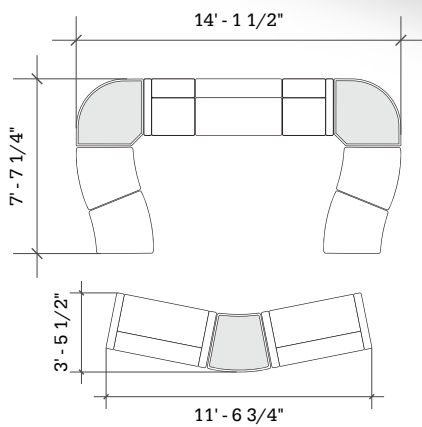

STRAIGHT + CURVED SOFT SEATING

Layout 17

- Ideal for medium to large lobbies
- Seats up to 12

Key	Qty	Part Number	Description	Dimensions
A	2	2000CLR	Loveseat - Both Arms	34.5"H × 53"W × 29.5"D
B	2	6000RBT	Corner Bench - Round - Table Top	16"H × 49"W × 34"D
C	1	1000CRH	Chair - Right Arm	34.5"H × 26.5"W × 29.5"D
D	1	2000C	Loveseat - Armless	34.5"H × 45"W × 29.5"D
E	1	1000CLH	Chair - Left Arm	34.5"H × 26.5"W × 29.5"D
F	4	3000B	22.5° Wedge Bench	18.5"H × 33"W × 29.5"D
G	1	3000T	22.5° Wedge Bench - Table Top	16"H × 33"W × 29.5"D

STRAIGHT + CURVED SOFT SEATING

Layout 18

- Ideal for medium to large lobbies
- Seats up to 12

Key	Qty	Part Number	Description	Dimensions
A	2	2000CLR	Loveseat - Both Arms	34.5"H x 53"W x 29.5"D
B	2	6000RBT	Corner Bench - Round - Table Top	16"H x 49"W x 34"D
C	1	1000CRH	Chair - Right Arm	34.5"H x 26.5"W x 29.5"D
D	1	2000C	Loveseat - Armless	34.5"H x 45"W x 29.5"D
E	1	1000CLH	Chair - Left Arm	34.5"H x 26.5"W x 29.5"D
F	4	3000B	22.5° Wedge Bench	18.5"H x 33"W x 29.5"D
G	1	3000T	22.5° Wedge Bench - Table Top	16"H x 33"W x 29.5"D

STRAIGHT + CURVED SOFT SEATING

Layout 19

- Ideal for medium to large lobbies
- Seats up to 12

Key	Qty	Part Number	Description	Dimensions
A	2	2000CLR	Loveseat - Both Arms	34.5"H × 53"W × 29.5"D
B	2	6000RBT	Corner Bench - Round - Table Top	16"H × 49"W × 34"D
C	1	1000CRH	Chair - Right Arm	34.5"H × 26.5"W × 29.5"D
D	1	2000C	Loveseat - Armless	34.5"H × 45"W × 29.5"D
E	1	1000CLH	Chair - Left Arm	34.5"H × 26.5"W × 29.5"D
F	4	3000B	22.5° Wedge Bench	18.5"H × 33"W × 29.5"D
G	1	3000T	22.5° Wedge Bench - Table Top	16"H × 33"W × 29.5"D