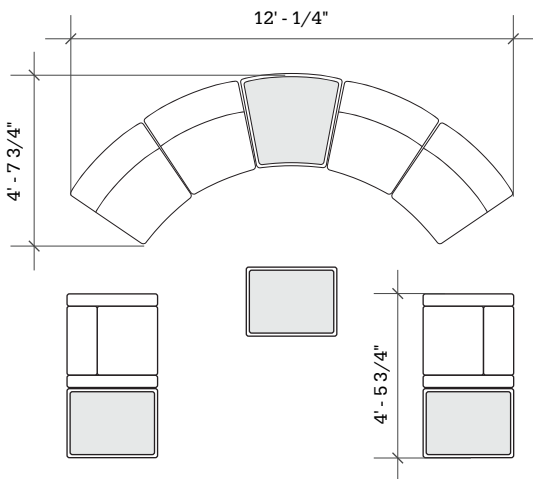

STRAIGHT + CURVED SOFT SEATING

Layout 08

- Ideal for small to medium lobbies
- Seats up to 6

Key	Qty	Part Number	Description	Dimensions
A	2	1000CLR	Chair - Both Arms	34.5"H × 30.5"W × 29.5"D
B	3	1000B	Single Bench	16"H × 22.5"W × 29.5"D
C	4	3000CIB	22.5° Inside Wedge Chair - Armless	34.5"H × 33"W × 29.5"D
D	1	3000B	22.5° Wedge Bench	16"H × 33"W × 29.5"D

STRAIGHT + CURVED SOFT SEATING

Layout 09

- Ideal for small to medium lobbies
- Seats up to 6

Key	Qty	Part Number	Description	Dimensions
A	2	1000CLR	Chair - Both Arms	34.5"H × 30.5"W × 29.5"D
B	3	1000T	Single Bench - Table Top	16"H × 22.5"W × 29.5"D
C	4	3000CIB	22.5° Inside Wedge Chair - Armless	34.5"H × 33"W × 29.5"D
D	1	3000T	22.5° Wedge Bench - Table Top	16"H × 33"W × 29.5"D

STRAIGHT + CURVED SOFT SEATING

Layout 10

- Ideal for small to medium lobbies
- Seats up to 6

Key	Qty	Part Number	Description	Dimensions
A	2	1000CLR	Chair - Both Arms	34.5"H x 30.5"W x 29.5"D
B	3	1000T	Single Bench - Table Top	16"H x 22.5"W x 29.5"D
C	4	3000CIB	22.5° Inside Wedge Chair - Armless	34.5"H x 33"W x 29.5"D
D	1	3000T	22.5° Wedge Bench - Table Top	16"H x 33"W x 29.5"D

STRAIGHT + CURVED SOFT SEATING

Layout 11

- Ideal for small to medium lobbies
- Seats up to 6

Key	Qty	Part Number	Description	Dimensions
A	2	1000CLR	Chair - Both Arms	34.5"H x 30.5"W x 29.5"D
B	3	1000T	Single Bench - Table Top	16"H x 22.5"W x 29.5"D
C	4	3000CIB	22.5° Inside Wedge Chair - Armless	34.5"H x 33"W x 29.5"D
D	1	3000T	22.5° Wedge Bench - Table Top	16"H x 33"W x 29.5"D