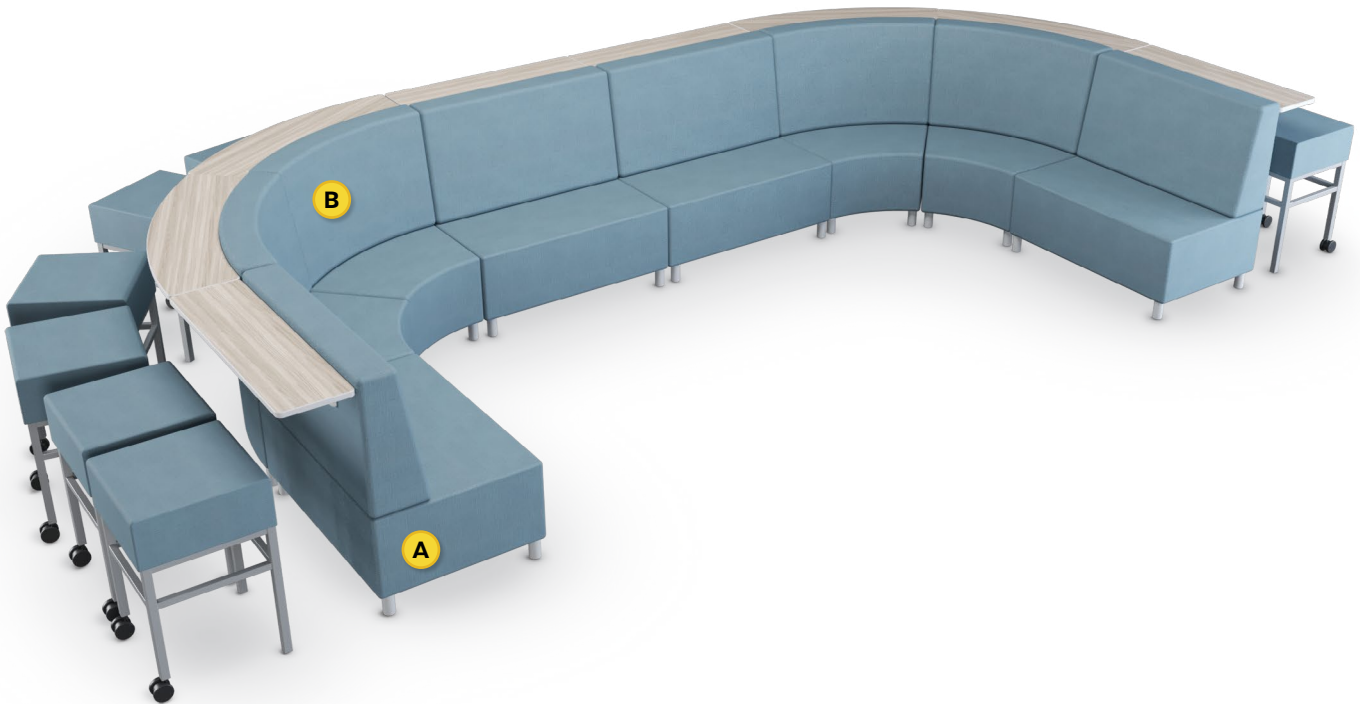

Why Choose MooreCo Modular Soft Seating?

- **Adaptability:** Modular soft seating promotes autonomy and encourages users to adapt their space to fit their unique needs. Our full line of soft seating offers the potential to create a truly tailor-made environment.
- **Superior Quality:** We back our soft seating with warranties on frames, foam, and fabrics. Our soft seating is built with commercial grade plywood and hardwood blocks. CAL 117-2013 Compliant with a weight limit of 400 lbs.
- **Comfort:** With sleek, ergonomic design, MooreCo soft seating is proven to foster calm, to soothe anxiety, and to provide a more restful outlet for quiet thinking and work. A comfortable place to work puts people at ease and in a more focused and open frame of mind.
- **Style:** Elevate the visual appeal of your workspaces and classrooms with designs that complement any industry or style—from contemporary to traditional, bright to subtle. Our offerings and configurations will turn your environment into a warm and productive space.
- **Customizability:** Tailor you space with customizable options, including over 5000 fabric choices. Our configurations are limitless, with selections of curved and straight shapes, tabletops, tablet arms, casters, and integrated power modules.

ORBIT MEDIA SPACE SOFT SEATING

Layout A

- Ideal for medium to large media spaces
- Seats up to 28

Key	Qty	Part Number	Description	Dimensions
A	4	2000CHBTS-42	Orbit Loveseat + 42"H back shelf	42.5"H × 22.5"W × 29.5"D
B	4	4000CHBTS-42	Orbit 45° Wedge + 42"H back shelf	42.5"H × 52.5"W × 29.5"D