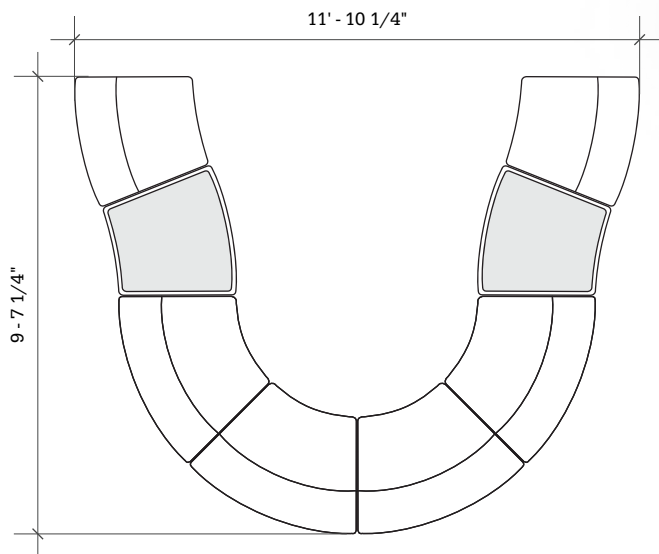

STRAIGHT + CURVED SOFT SEATING

Layout 05

- Ideal for small group collaborations
- Seats up to 6

Key	Qty	Part Number	Description	Dimensions
A	2	3000T	22.5° Wedge Bench - Table Top	16"H × 33"W × 29.5"D
B	2	3000CIB	22.5° Inside Wedge Chair - Armless	34.5"H × 33"W × 29.5"D
C	4	4000CIB	45° Inside Wedge Chair - Armless	34.5"H × 45"W × 29.5"D

STRAIGHT + CURVED SOFT SEATING

Layout 06

- Ideal for small group collaborations
- Seats up to 6

Key	Qty	Part Number	Description	Dimensions
A	2	3000T	22.5° Wedge Bench - Table Top	16"H × 33"W × 29.5"D
B	2	3000CIB	22.5° Inside Wedge Chair - Armless	34.5"H × 33"W × 29.5"D
C	4	4000CIB	45° Inside Wedge Chair - Armless	34.5"H × 45"W × 29.5"D

STRAIGHT + CURVED SOFT SEATING

Layout 07

- Ideal for small group collaborations
- Seats up to 6

Key	Qty	Part Number	Description	Dimensions
A	2	3000T	22.5° Wedge Bench - Table Top	16"H × 33"W × 29.5"D
B	2	3000CIB	22.5° Inside Wedge Chair - Armless	34.5"H × 33"W × 29.5"D
C	4	4000CIB	45° Inside Wedge Chair - Armless	34.5"H × 45"W × 29.5"D

STRAIGHT + CURVED SOFT SEATING

Layout 08

- Ideal for small to medium lobbies
- Seats up to 6

Key	Qty	Part Number	Description	Dimensions
A	2	1000CLR	Chair - Both Arms	34.5"H × 30.5"W × 29.5"D
B	3	1000B	Single Bench	16"H × 22.5"W × 29.5"D
C	4	3000CIB	22.5° Inside Wedge Chair - Armless	34.5"H × 33"W × 29.5"D
D	1	3000B	22.5° Wedge Bench	16"H × 33"W × 29.5"D