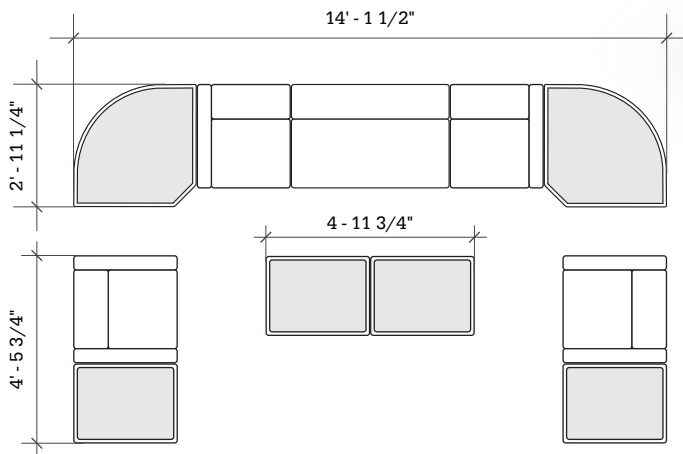

STRAIGHT + CURVED SOFT SEATING

Layout 21

- Ideal for medium to large lobbies
- Seats up to 12

Key	Qty	Part Number	Description	Dimensions
A	2	2000CLR	Loveseat - Both Arms	34.5"H × 53"W × 29.5"D
B	2	6000RBT	Corner Bench - Round - Table Top	16"H × 49"W × 34"D
C	1	1000CRH	Chair - Right Arm	34.5"H × 26.5"W × 29.5"D
D	1	2000C	Loveseat - Armless	34.5"H × 45"W × 29.5"D
E	1	1000CLH	Chair - Left Arm	34.5"H × 26.5"W × 29.5"D
F	4	3000B	22.5° Wedge Bench	18.5"H × 33"W × 29.5"D
G	1	3000T	22.5° Wedge Bench - Table Top	16"H × 33"W × 29.5"D

STRAIGHT + CURVED SOFT SEATING

Layout 22

- Ideal for small to medium lobbies
- Seats up to 6

Key	Qty	Part Number	Description	Dimensions
A	2	1000CLR	Chair - Both Arms	34.5"H x 30.5"W x 29.5"D
B	2	6000RBT	Corner Bench - Round - Table Top	16"H x 49"W x 34"D
C	1	1000CRH	Chair - Right Arm	34.5"H x 26.5"W x 29.5"D
D	1	2000C	Loveseat - Armless	34.5"H x 45"W x 29.5"D
E	1	1000CLH	Chair - Left Arm	34.5"H x 26.5"W x 29.5"D
F	4	1000T	Single Bench - Table Top	16"H x 22.5"W x 29.5"D

STRAIGHT + CURVED SOFT SEATING

Layout 23

- Ideal for small to medium lobbies
- Seats up to 6

Key	Qty	Part Number	Description	Dimensions
A	2	1000CLR	Chair - Both Arms	34.5"H × 30.5"W × 29.5"D
B	2	6000RBT	Corner Bench - Round - Table Top	16"H × 49"W × 34"D
C	1	1000CRH	Chair - Right Arm	34.5"H × 26.5"W × 29.5"D
D	1	2000C	Loveseat - Armless	34.5"H × 45"W × 29.5"D
E	1	1000CLH	Chair - Left Arm	34.5"H × 26.5"W × 29.5"D
F	4	1000T	Single Bench - Table Top	16"H × 22.5"W × 29.5"D