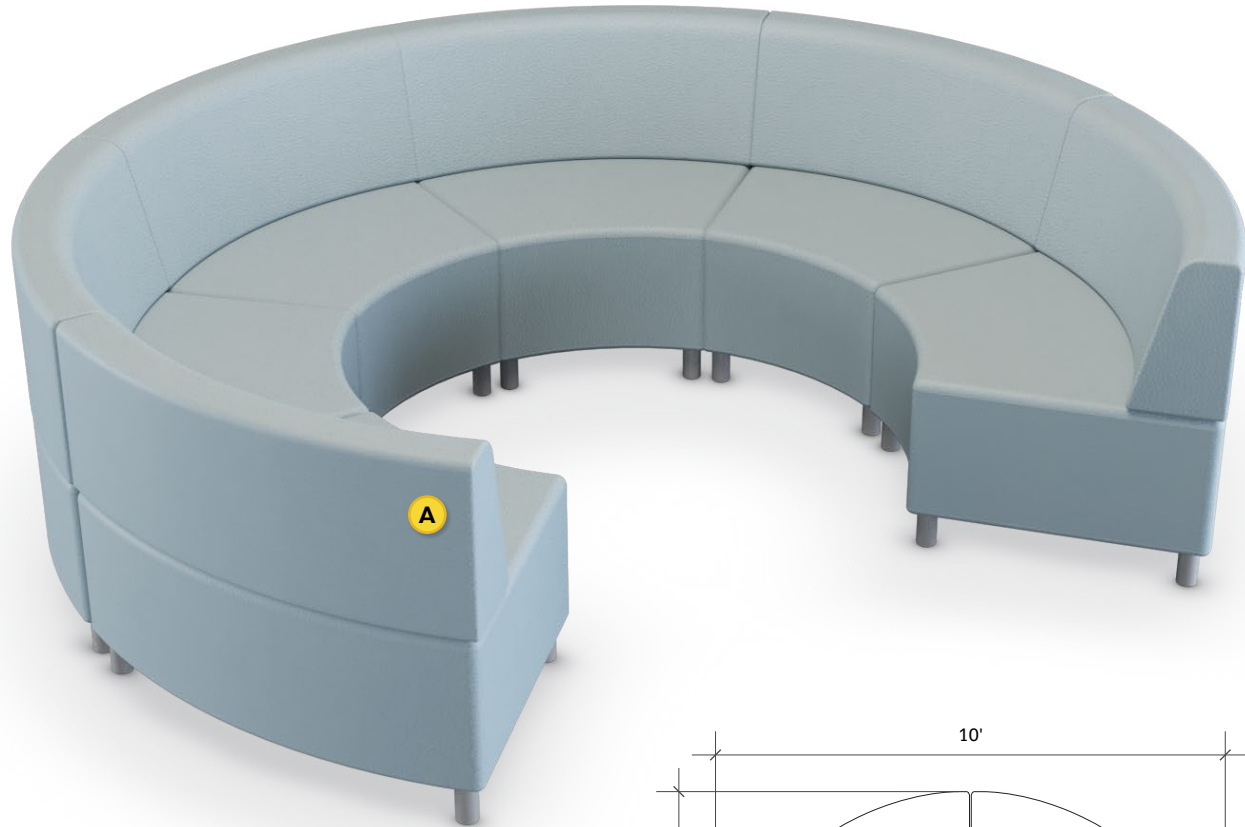

STRAIGHT + CURVED SOFT SEATING

Layout 38

- Ideal for medium to large flex spaces
- Seats up to 10

Key	Qty	Part Number	Description	Dimensions
A	6	4000COB	45° Outside Wedge Chair - Armless	34.5"H × 45"W × 29.5"D
B	4	3000B	22.5° Wedge Bench	18.5"H × 33"W × 29.5"D
C	1	3000T	22.5° Wedge Bench - Table Top	16"H × 33"W × 29.5"D

STRAIGHT + CURVED SOFT SEATING

Layout 39

- Ideal for medium to large flex spaces
- Seats up to 10

Key	Qty	Part Number	Description	Dimensions
A	6	4000COB	45° Outside Wedge Chair - Armless	34.5"H × 45"W × 29.5"D
B	4	3000B	22.5° Wedge Bench	18.5"H × 33"W × 29.5"D
C	1	3000T	22.5° Wedge Bench - Table Top	16"H × 33"W × 29.5"D

STRAIGHT + CURVED SOFT SEATING

Layout 40

- Ideal for small collaboration areas
- Seats up to 6

Key	Qty	Part Number	Description	Dimensions
A	6	4000CIB	45° Inside Wedge Chair - Armless	34.5"H × 45"W × 29.5"D