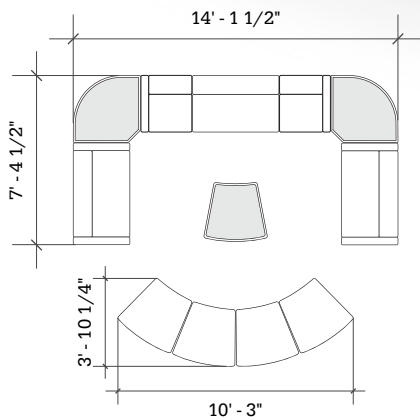

STRAIGHT + CURVED SOFT SEATING

Layout 15

- Ideal for medium to large lobbies
- Seats up to 12

Key	Qty	Part Number	Description	Dimensions
A	2	2000CLR	Loveseat - Both Arms	34.5\"H × 53\"W × 29.5\"D
B	2	6000RBT	Corner Bench - Round - Table Top	16\"H × 49\"W × 34\"D
C	1	1000CRH	Chair - Right Arm	34.5\"H × 26.5\"W × 29.5\"D
D	1	2000C	Loveseat - Armless	34.5\"H × 45\"W × 29.5\"D
E	1	1000CLH	Chair - Left Arm	34.5\"H × 26.5\"W × 29.5\"D
F	4	3000B	22.5° Wedge Bench	18.5\"H × 33\"W × 29.5\"D
G	1	3000T	22.5° Wedge Bench - Table Top	16\"H × 33\"W × 29.5\"D

STRAIGHT + CURVED SOFT SEATING

Layout 16

- Ideal for medium to large lobbies
- Seats up to 12

Key	Qty	Part Number	Description	Dimensions
A	2	2000CLR	Loveseat - Both Arms	34.5"H x 53"W x 29.5"D
B	2	6000RBT	Corner Bench - Round - Table Top	16"H x 49"W x 34"D
C	1	1000CRH	Chair - Right Arm	34.5"H x 26.5"W x 29.5"D
D	1	2000C	Loveseat - Armless	34.5"H x 45"W x 29.5"D
E	1	1000CLH	Chair - Left Arm	34.5"H x 26.5"W x 29.5"D
F	4	3000B	22.5° Wedge Bench	18.5"H x 33"W x 29.5"D
G	1	3000T	22.5° Wedge Bench - Table Top	16"H x 33"W x 29.5"D

STRAIGHT + CURVED SOFT SEATING

Layout 17

- Ideal for medium to large lobbies
- Seats up to 12

Key	Qty	Part Number	Description	Dimensions
A	2	2000CLR	Loveseat - Both Arms	34.5"H × 53"W × 29.5"D
B	2	6000RBT	Corner Bench - Round - Table Top	16"H × 49"W × 34"D
C	1	1000CRH	Chair - Right Arm	34.5"H × 26.5"W × 29.5"D
D	1	2000C	Loveseat - Armless	34.5"H × 45"W × 29.5"D
E	1	1000CLH	Chair - Left Arm	34.5"H × 26.5"W × 29.5"D
F	4	3000B	22.5° Wedge Bench	18.5"H × 33"W × 29.5"D
G	1	3000T	22.5° Wedge Bench - Table Top	16"H × 33"W × 29.5"D