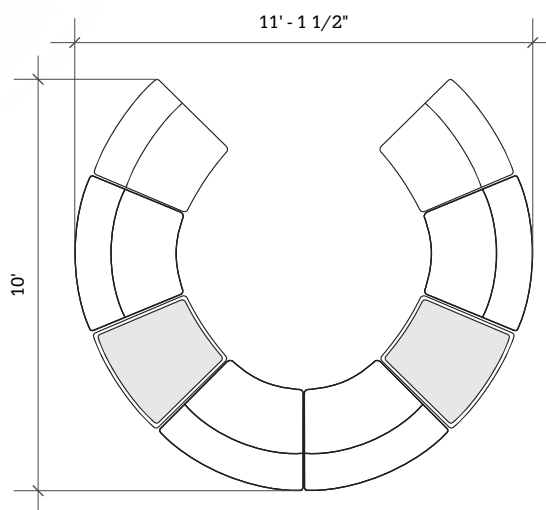

STRAIGHT + CURVED SOFT SEATING

Layout 02

- Ideal for small group collaborations
- Seats up to 6

Key	Qty	Part Number	Description	Dimensions
A	2	3000T	22.5° Wedge Bench - Table Top	16"H × 33"W × 29.5"D
B	2	3000CIB	22.5° Inside Wedge Chair - Armless	34.5"H × 33"W × 29.5"D
C	4	4000CIB	45° Inside Wedge Chair - Armless	34.5"H × 45"W × 29.5"D

STRAIGHT + CURVED SOFT SEATING

Layout 03

- Ideal for small group collaborations
- Seats up to 6

Key	Qty	Part Number	Description	Dimensions
A	2	3000T	22.5° Wedge Bench - Table Top	16"H × 33"W × 29.5"D
B	2	3000CIB	22.5° Inside Wedge Chair - Armless	34.5"H × 33"W × 29.5"D
C	4	4000CIB	45° Inside Wedge Chair - Armless	34.5"H × 45"W × 29.5"D

STRAIGHT + CURVED SOFT SEATING

Layout 04

- Ideal for small group collaborations
- Seats up to 6

Key	Qty	Part Number	Description	Dimensions
A	2	3000T	22.5° Wedge Bench - Table Top	16"H × 33"W × 29.5"D
B	2	3000CIB	22.5° Inside Wedge Chair - Armless	34.5"H × 33"W × 29.5"D
C	4	4000CIB	45° Inside Wedge Chair - Armless	34.5"H × 45"W × 29.5"D

STRAIGHT + CURVED SOFT SEATING

Layout 05

- Ideal for small group collaborations
- Seats up to 6

Key	Qty	Part Number	Description	Dimensions
A	2	3000T	22.5° Wedge Bench - Table Top	16"H × 33"W × 29.5"D
B	2	3000CIB	22.5° Inside Wedge Chair - Armless	34.5"H × 33"W × 29.5"D
C	4	4000CIB	45° Inside Wedge Chair - Armless	34.5"H × 45"W × 29.5"D