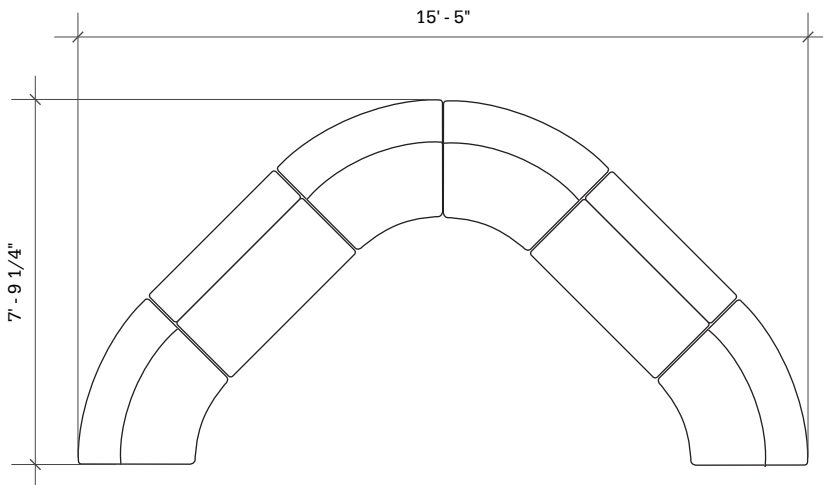

STRAIGHT + CURVED SOFT SEATING

Layout 31

- Ideal for small meeting spaces
- Seats up to 8

Key	Qty	Part Number	Description	Dimensions
A	2	2000C	Loveseat - Armless	34.5\"H × 45\"W × 29.5\"D
B	4	4000CIB	45° Inside Wedge Chair - Armless	34.5\"H × 45\"W × 29.5\"D

STRAIGHT + CURVED SOFT SEATING

Layout 32

- Ideal for small meeting spaces
- Seats up to 8

Key	Qty	Part Number	Description	Dimensions
A	2	2000C	Loveseat - Armless	34.5"H × 45"W × 29.5"D
B	4	4000CIB	45° Inside Wedge Chair - Armless	34.5"H × 45"W × 29.5"D

STRAIGHT + CURVED SOFT SEATING

Layout 33

- Ideal for small meeting spaces
- Seats up to 8

Key	Qty	Part Number	Description	Dimensions
A	2	2000C	Loveseat - Armless	34.5\"H × 45\"W × 29.5\"D
B	4	4000CIB	45° Inside Wedge Chair - Armless	34.5\"H × 45\"W × 29.5\"D