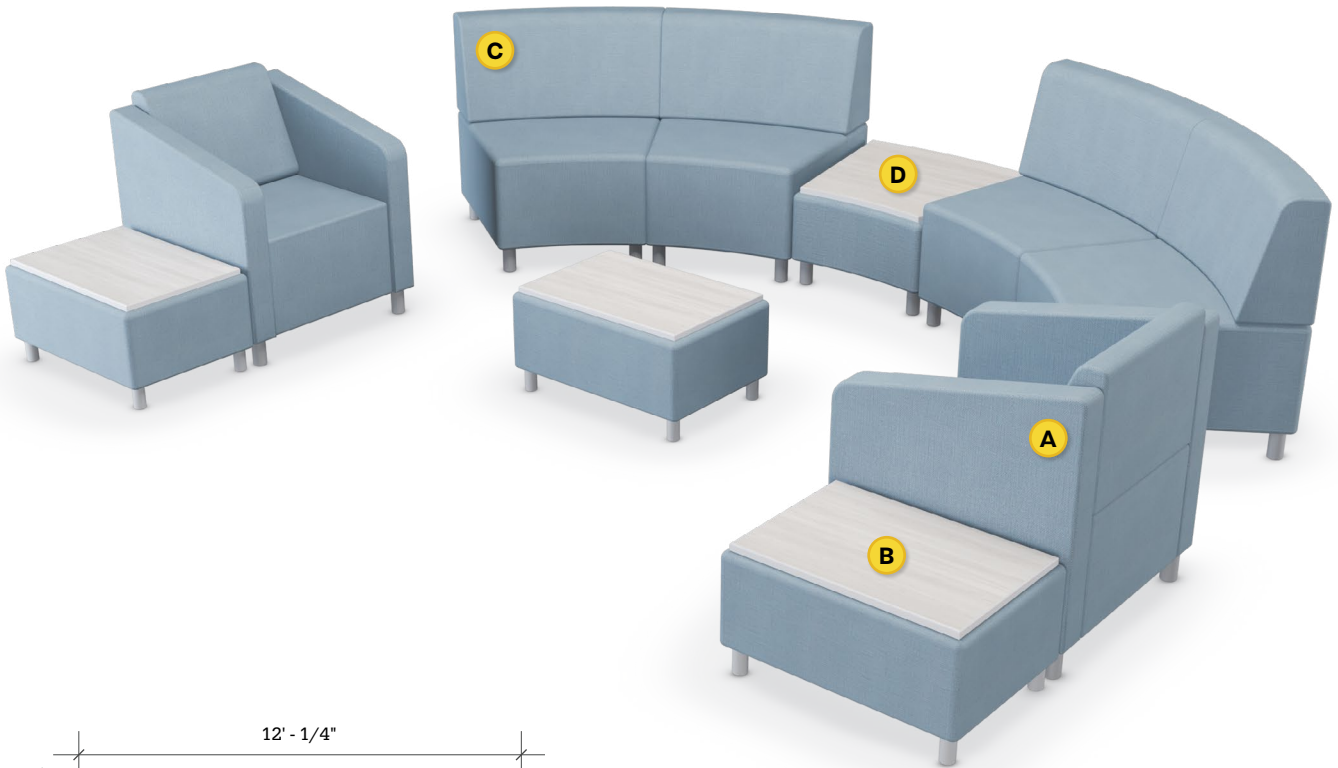

STRAIGHT + CURVED SOFT SEATING

Layout 10

- Ideal for small to medium lobbies
- Seats up to 6

Key	Qty	Part Number	Description	Dimensions
A	2	1000CLR	Chair - Both Arms	34.5"H x 30.5"W x 29.5"D
B	3	1000T	Single Bench - Table Top	16"H x 22.5"W x 29.5"D
C	4	3000CIB	22.5° Inside Wedge Chair - Armless	34.5"H x 33"W x 29.5"D
D	1	3000T	22.5° Wedge Bench - Table Top	16"H x 33"W x 29.5"D

STRAIGHT + CURVED SOFT SEATING

Layout 11

- Ideal for small to medium lobbies
- Seats up to 6

Key	Qty	Part Number	Description	Dimensions
A	2	1000CLR	Chair - Both Arms	34.5"H x 30.5"W x 29.5"D
B	3	1000T	Single Bench - Table Top	16"H x 22.5"W x 29.5"D
C	4	3000CIB	22.5° Inside Wedge Chair - Armless	34.5"H x 33"W x 29.5"D
D	1	3000T	22.5° Wedge Bench - Table Top	16"H x 33"W x 29.5"D