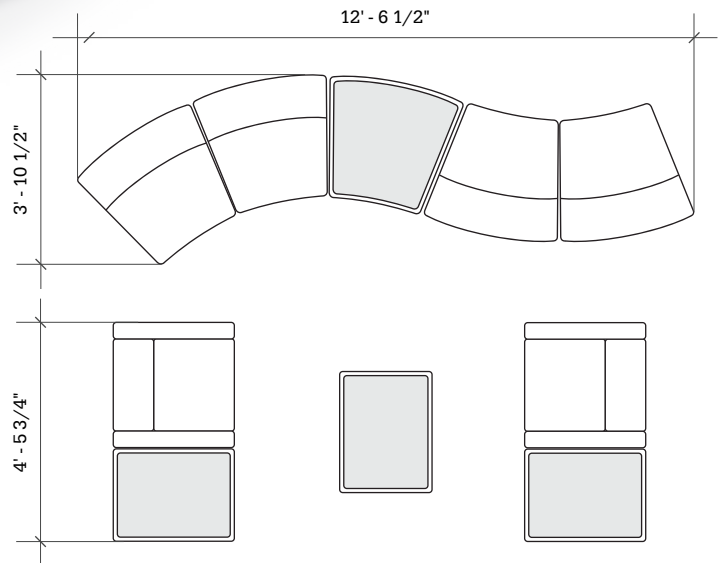

STRAIGHT + CURVED SOFT SEATING

Layout 10

- Ideal for small to medium lobbies
- Seats up to 6

Key	Qty	Part Number	Description	Dimensions
A	2	1000CLR	Chair - Both Arms	34.5"H x 30.5"W x 29.5"D
B	3	1000T	Single Bench - Table Top	16"H x 22.5"W x 29.5"D
C	4	3000CIB	22.5° Inside Wedge Chair - Armless	34.5"H x 33"W x 29.5"D
D	1	3000T	22.5° Wedge Bench - Table Top	16"H x 33"W x 29.5"D

STRAIGHT + CURVED SOFT SEATING

Layout 11

- Ideal for small to medium lobbies
- Seats up to 6

Key	Qty	Part Number	Description	Dimensions
A	2	1000CLR	Chair - Both Arms	34.5"H x 30.5"W x 29.5"D
B	3	1000T	Single Bench - Table Top	16"H x 22.5"W x 29.5"D
C	4	3000CIB	22.5° Inside Wedge Chair - Armless	34.5"H x 33"W x 29.5"D
D	1	3000T	22.5° Wedge Bench - Table Top	16"H x 33"W x 29.5"D

STRAIGHT + CURVED SOFT SEATING

Layout 12

- Ideal for small to medium lobbies
- Seats up to 6

Key	Qty	Part Number	Description	Dimensions
A	2	1000CLR	Chair - Both Arms	34.5"H × 30.5"W × 29.5"D
B	3	1000T	Single Bench - Table Top	16"H × 22.5"W × 29.5"D
C	4	3000CIB	22.5° Inside Wedge Chair - Armless	34.5"H × 33"W × 29.5"D
D	1	3000T	22.5° Wedge Bench - Table Top	16"H × 33"W × 29.5"D

STRAIGHT + CURVED SOFT SEATING

Layout 13

- Ideal for small to medium lobbies
- Seats up to 6

Key	Qty	Part Number	Description	Dimensions
A	2	1000CLR	Chair - Both Arms	34.5"H x 30.5"W x 29.5"D
B	3	1000T	Single Bench - Table Top	16"H x 22.5"W x 29.5"D
C	4	3000CIB	22.5° Inside Wedge Chair - Armless	34.5"H x 33"W x 29.5"D
D	1	3000T	22.5° Wedge Bench - Table Top	16"H x 33"W x 29.5"D