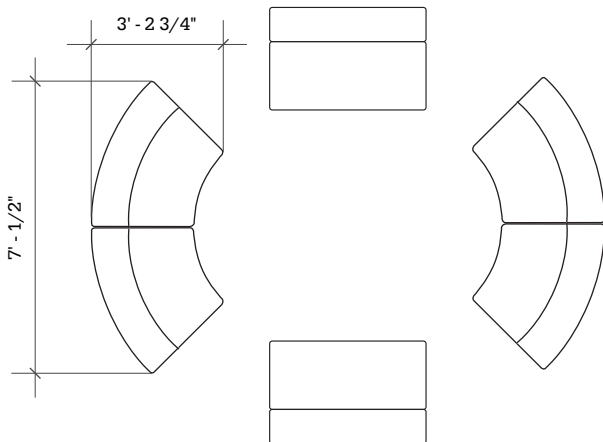

STRAIGHT + CURVED SOFT SEATING

Layout 29

- Ideal for small meeting spaces
- Seats up to 8

Key	Qty	Part Number	Description	Dimensions
A	2	2000C	Loveseat - Armless	34.5"H × 45"W × 29.5"D
B	4	4000CIB	45° Inside Wedge Chair - Armless	34.5"H × 45"W × 29.5"D