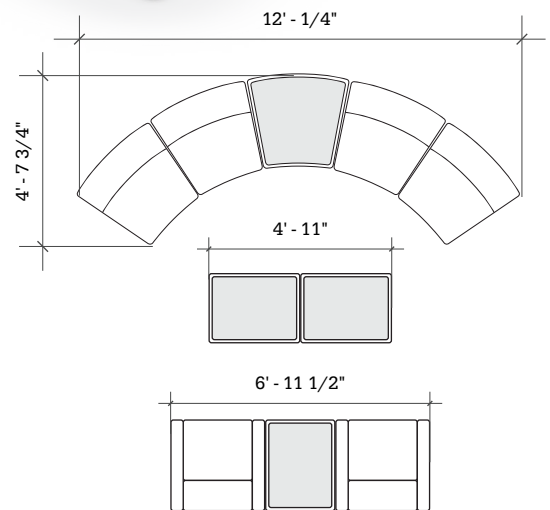

STRAIGHT + CURVED SOFT SEATING

Layout 08

- Ideal for small to medium lobbies
- Seats up to 6

Key	Qty	Part Number	Description	Dimensions
A	2	1000CLR	Chair - Both Arms	34.5"H × 30.5"W × 29.5"D
B	3	1000B	Single Bench	16"H × 22.5"W × 29.5"D
C	4	3000CIB	22.5° Inside Wedge Chair - Armless	34.5"H × 33"W × 29.5"D
D	1	3000B	22.5° Wedge Bench	16"H × 33"W × 29.5"D

STRAIGHT + CURVED SOFT SEATING

Layout 09

- Ideal for small to medium lobbies
- Seats up to 6

Key	Qty	Part Number	Description	Dimensions
A	2	1000CLR	Chair - Both Arms	34.5"H × 30.5"W × 29.5"D
B	3	1000T	Single Bench - Table Top	16"H × 22.5"W × 29.5"D
C	4	3000CIB	22.5° Inside Wedge Chair - Armless	34.5"H × 33"W × 29.5"D
D	1	3000T	22.5° Wedge Bench - Table Top	16"H × 33"W × 29.5"D

STRAIGHT + CURVED SOFT SEATING

Layout 10

- Ideal for small to medium lobbies
- Seats up to 6

Key	Qty	Part Number	Description	Dimensions
A	2	1000CLR	Chair - Both Arms	34.5"H x 30.5"W x 29.5"D
B	3	1000T	Single Bench - Table Top	16"H x 22.5"W x 29.5"D
C	4	3000CIB	22.5° Inside Wedge Chair - Armless	34.5"H x 33"W x 29.5"D
D	1	3000T	22.5° Wedge Bench - Table Top	16"H x 33"W x 29.5"D

STRAIGHT + CURVED SOFT SEATING

Layout 11

- Ideal for small to medium lobbies
- Seats up to 6

Key	Qty	Part Number	Description	Dimensions
A	2	1000CLR	Chair - Both Arms	34.5"H x 30.5"W x 29.5"D
B	3	1000T	Single Bench - Table Top	16"H x 22.5"W x 29.5"D
C	4	3000CIB	22.5° Inside Wedge Chair - Armless	34.5"H x 33"W x 29.5"D
D	1	3000T	22.5° Wedge Bench - Table Top	16"H x 33"W x 29.5"D