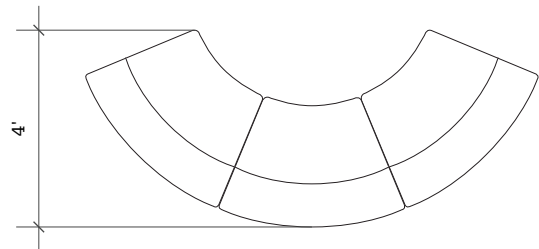

STRAIGHT + CURVED SOFT SEATING

Layout 44

- Ideal for small collaboration areas
- Seats up to 6

Key	Qty	Part Number	Description	Dimensions
A	6	4000CIB	45° Inside Wedge Chair - Armless	34.5\"H × 45\"W × 29.5\"D