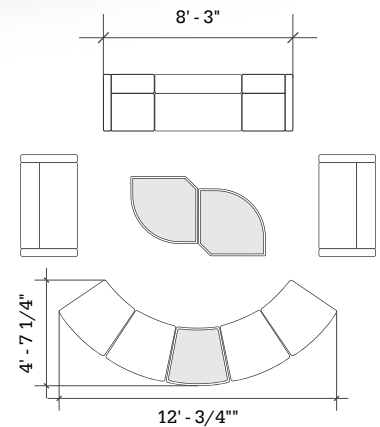

STRAIGHT + CURVED SOFT SEATING

Layout 13

- Ideal for small to medium lobbies
- Seats up to 6

Key	Qty	Part Number	Description	Dimensions
A	2	1000CLR	Chair - Both Arms	34.5"H x 30.5"W x 29.5"D
B	3	1000T	Single Bench - Table Top	16"H x 22.5"W x 29.5"D
C	4	3000CIB	22.5° Inside Wedge Chair - Armless	34.5"H x 33"W x 29.5"D
D	1	3000T	22.5° Wedge Bench - Table Top	16"H x 33"W x 29.5"D

STRAIGHT + CURVED SOFT SEATING

Layout 14

- Ideal for small to medium lobbies
- Seats up to 6

Key	Qty	Part Number	Description	Dimensions
A	2	1000CLR	Chair - Both Arms	34.5"H x 30.5"W x 29.5"D
B	3	1000T	Single Bench - Table Top	16"H x 22.5"W x 29.5"D
C	4	3000CIB	22.5° Inside Wedge Chair - Armless	34.5"H x 33"W x 29.5"D
D	1	3000T	22.5° Wedge Bench - Table Top	16"H x 33"W x 29.5"D

STRAIGHT + CURVED SOFT SEATING

Layout 15

- Ideal for medium to large lobbies
- Seats up to 12

Key	Qty	Part Number	Description	Dimensions
A	2	2000CLR	Loveseat - Both Arms	34.5\"H × 53\"W × 29.5\"D
B	2	6000RBT	Corner Bench - Round - Table Top	16\"H × 49\"W × 34\"D
C	1	1000CRH	Chair - Right Arm	34.5\"H × 26.5\"W × 29.5\"D
D	1	2000C	Loveseat - Armless	34.5\"H × 45\"W × 29.5\"D
E	1	1000CLH	Chair - Left Arm	34.5\"H × 26.5\"W × 29.5\"D
F	4	3000B	22.5° Wedge Bench	18.5\"H × 33\"W × 29.5\"D
G	1	3000T	22.5° Wedge Bench - Table Top	16\"H × 33\"W × 29.5\"D

STRAIGHT + CURVED SOFT SEATING

Layout 16

- Ideal for medium to large lobbies
- Seats up to 12

Key	Qty	Part Number	Description	Dimensions
A	2	2000CLR	Loveseat - Both Arms	34.5"H x 53"W x 29.5"D
B	2	6000RBT	Corner Bench - Round - Table Top	16"H x 49"W x 34"D
C	1	1000CRH	Chair - Right Arm	34.5"H x 26.5"W x 29.5"D
D	1	2000C	Loveseat - Armless	34.5"H x 45"W x 29.5"D
E	1	1000CLH	Chair - Left Arm	34.5"H x 26.5"W x 29.5"D
F	4	3000B	22.5° Wedge Bench	18.5"H x 33"W x 29.5"D
G	1	3000T	22.5° Wedge Bench - Table Top	16"H x 33"W x 29.5"D