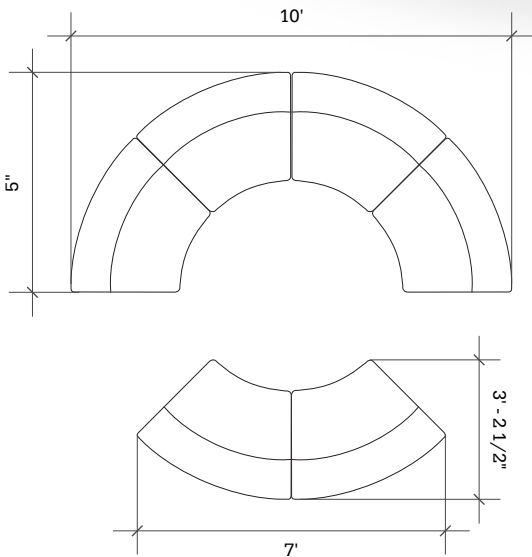

STRAIGHT + CURVED SOFT SEATING

Layout 41

- Ideal for small collaboration areas
- Seats up to 6

Key	Qty	Part Number	Description	Dimensions
A	6	4000CIB	45° Inside Wedge Chair - Armless	34.5"H × 45"W × 29.5"D

STRAIGHT + CURVED SOFT SEATING

Layout 42

- Ideal for small collaboration areas
- Seats up to 6

Key	Qty	Part Number	Description	Dimensions
A	6	4000CIB	45° Inside Wedge Chair - Armless	34.5"H × 45"W × 29.5"D

STRAIGHT + CURVED SOFT SEATING

Layout 43

- Ideal for small collaboration areas
- Seats up to 6

Key	Qty	Part Number	Description	Dimensions
A	6	4000CIB	45° Inside Wedge Chair - Armless	34.5"H x 45"W x 29.5"D