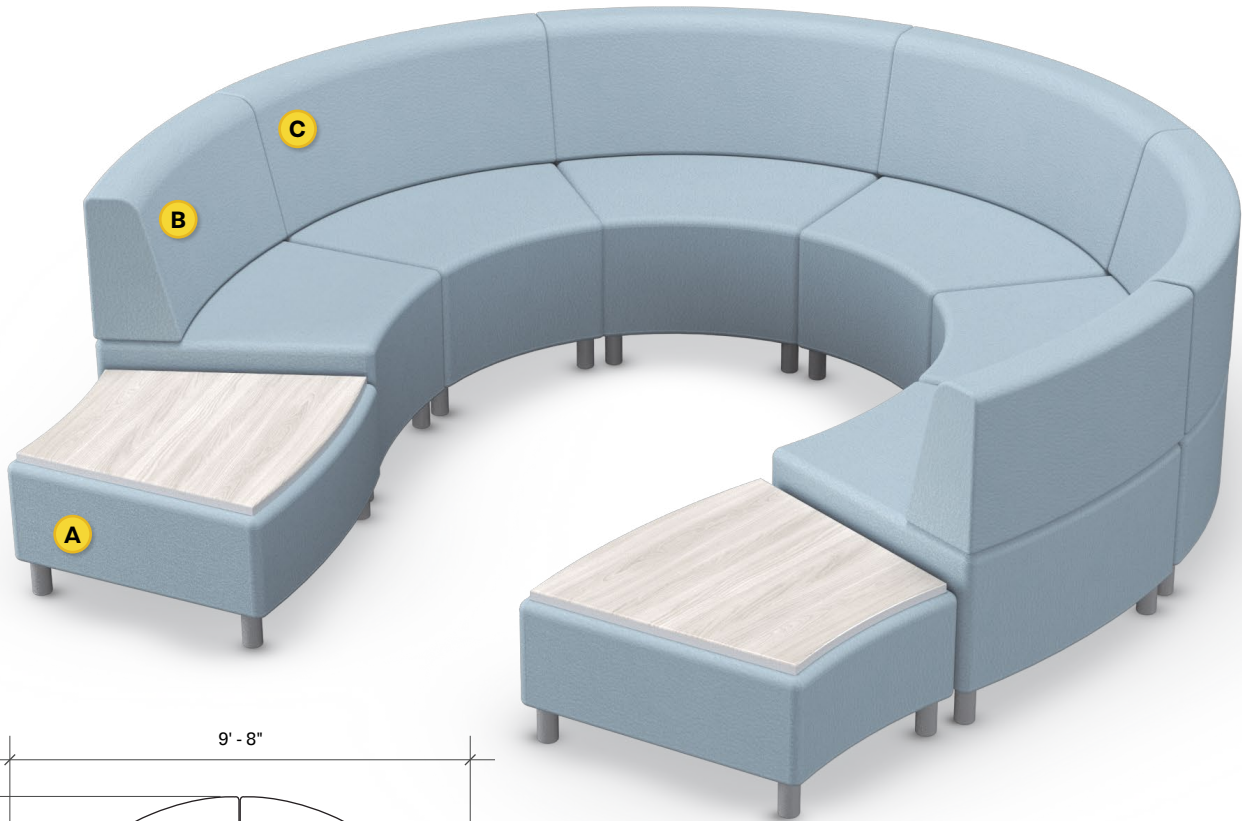

ORBIT MEDIA SPACE SOFT SEATING

Layout G

- Ideal for large media spaces
- Seats up to 44

Key	Qty	Part Number	Description	Dimensions
A	8	2000CHBTS-42	Orbit Loveseat + 42"H back shelf	42.5"H × 22.5"W × 29.5"D
B	4	4000CHBTS-42	Orbit 45° Wedge + 42"H back shelf	42.5"H × 52.5"W × 29.5"D

STRAIGHT + CURVED SOFT SEATING

Layout 01

- Ideal for small group collaborations
- Seats up to 6

Key	Qty	Part Number	Description	Dimensions
A	2	3000T	22.5° Wedge Bench - Table Top	16"H × 33"W × 29.5"D
B	2	3000CIB	22.5° Inside Wedge Chair - Armless	34.5"H × 33"W × 29.5"D
C	4	4000CIB	45° Inside Wedge Chair - Armless	34.5"H × 45"W × 29.5"D