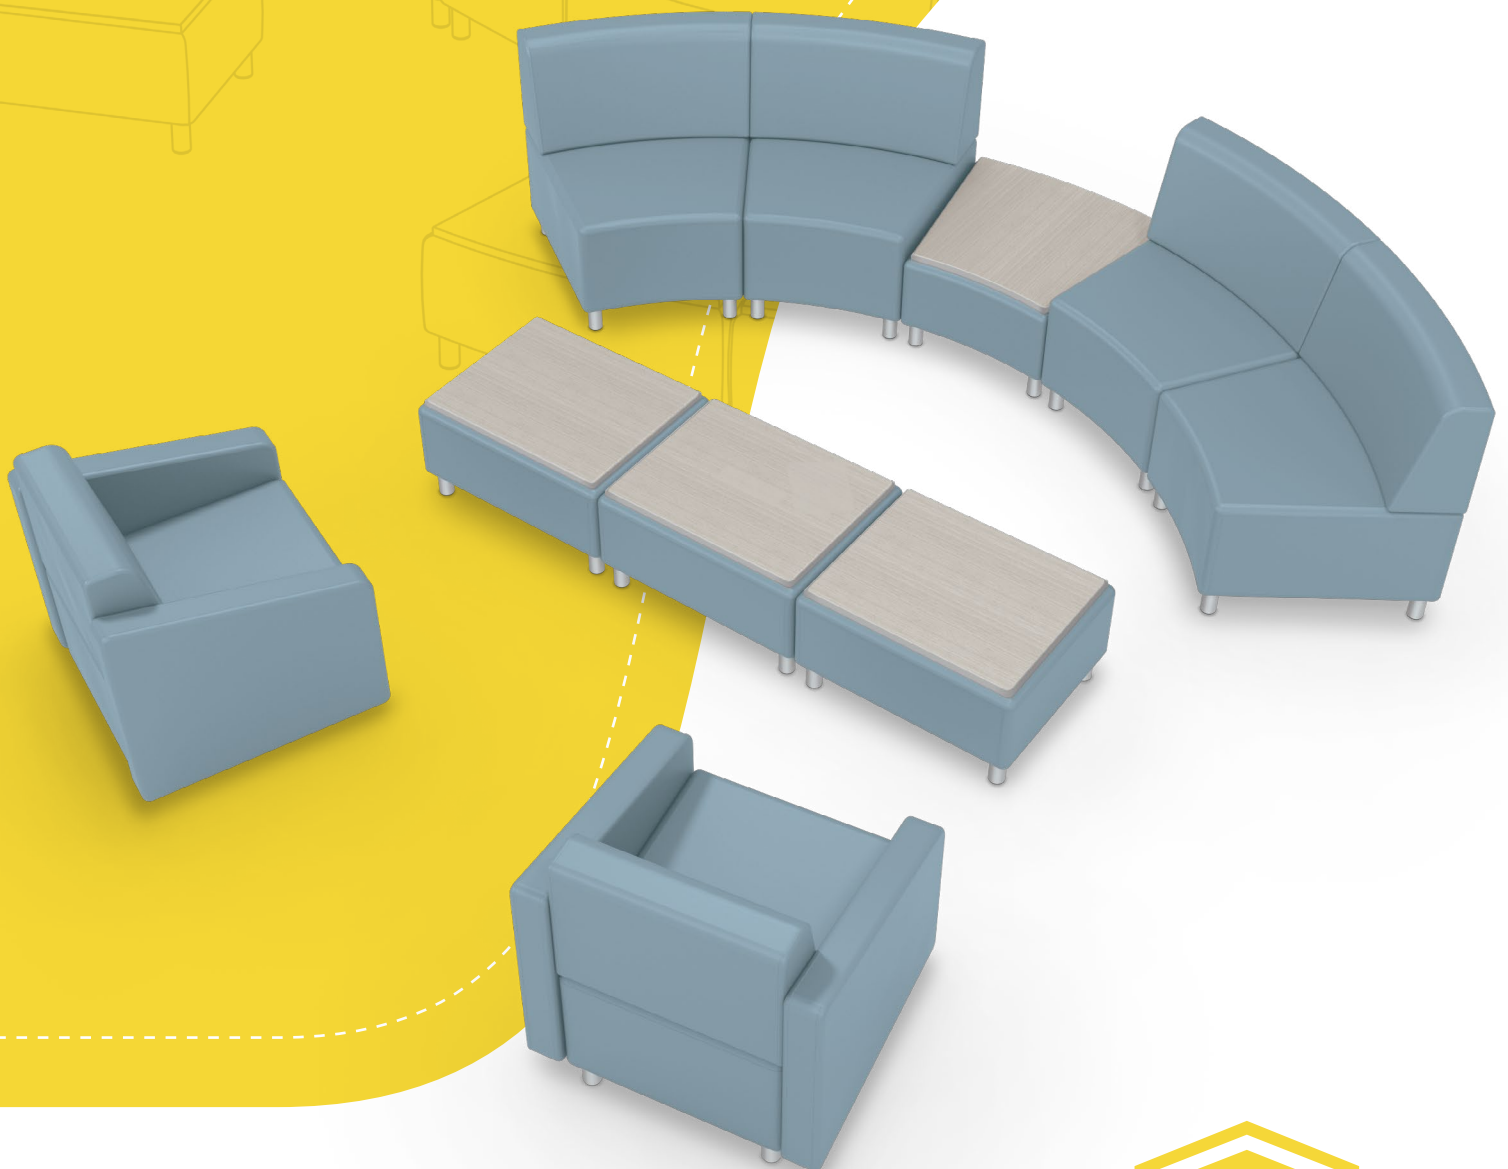

Modular Soft Seating

CONFIGURATION GUIDE

MOORECO™

About This Guide

This guide will unlock the potential of MooreCo's modular soft seating and help you transform your space into a flexible, comfortable working environment. Collaborate with our talented design team to explore even more possibilities and create your custom configuration.

Why Choose MooreCo Modular Soft Seating?

- **Adaptability:** Modular soft seating promotes autonomy and encourages users to adapt their space to fit their unique needs. Our full line of soft seating offers the potential to create a truly tailor-made environment.
- **Superior Quality:** We back our soft seating with warranties on frames, foam, and fabrics. Our soft seating is built with commercial grade plywood and hardwood blocks. CAL 117-2013 Compliant with a weight limit of 400 lbs.
- **Comfort:** With sleek, ergonomic design, MooreCo soft seating is proven to foster calm, to soothe anxiety, and to provide a more restful outlet for quiet thinking and work. A comfortable place to work puts people at ease and in a more focused and open frame of mind.
- **Style:** Elevate the visual appeal of your workspaces and classrooms with designs that complement any industry or style—from contemporary to traditional, bright to subtle. Our offerings and configurations will turn your environment into a warm and productive space.
- **Customizability:** Tailor you space with customizable options, including over 5000 fabric choices. Our configurations are limitless, with selections of curved and straight shapes, tabletops, tablet arms, casters, and integrated power modules.