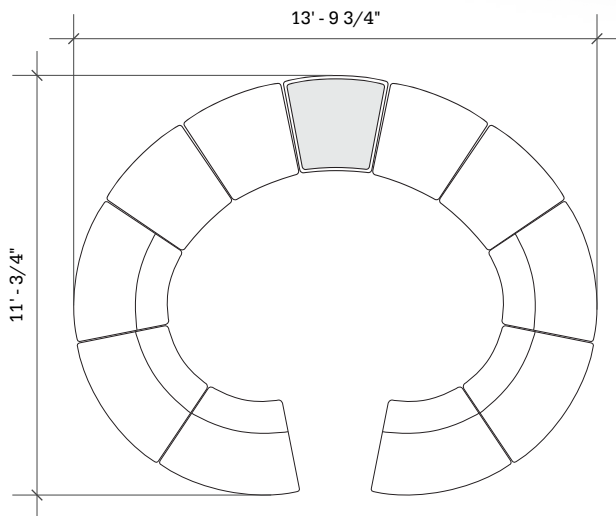

STRAIGHT + CURVED SOFT SEATING

Layout 34

- Ideal for medium to large flex spaces
- Seats up to 10

Key	Qty	Part Number	Description	Dimensions
A	6	4000COB	45° Outside Wedge Chair - Armless	34.5"H × 45"W × 29.5"D
B	4	3000B	22.5° Wedge Bench	18.5"H × 33"W × 29.5"D
C	1	3000T	22.5° Wedge Bench - Table Top	16"H × 33"W × 29.5"D

STRAIGHT + CURVED SOFT SEATING

Layout 35

- Ideal for medium to large flex spaces
- Seats up to 10

Key	Qty	Part Number	Description	Dimensions
A	6	4000COB	45° Outside Wedge Chair - Armless	34.5"H × 45"W × 29.5"D
B	4	3000B	22.5° Wedge Bench	18.5"H × 33"W × 29.5"D
C	1	3000T	22.5° Wedge Bench - Table Top	16"H × 33"W × 29.5"D

STRAIGHT + CURVED SOFT SEATING

Layout 36

- Ideal for medium to large flex spaces
- Seats up to 10

Key	Qty	Part Number	Description	Dimensions
A	6	4000COB	45° Outside Wedge Chair - Armless	34.5"H × 45"W × 29.5"D
B	4	3000B	22.5° Wedge Bench	18.5"H × 33"W × 29.5"D
C	1	3000T	22.5° Wedge Bench - Table Top	16"H × 33"W × 29.5"D

STRAIGHT + CURVED SOFT SEATING

Layout 37

- Ideal for medium to large flex spaces
- Seats up to 10

Key	Qty	Part Number	Description	Dimensions
A	6	4000COB	45° Outside Wedge Chair - Armless	34.5"H × 45"W × 29.5"D
B	4	3000B	22.5° Wedge Bench	18.5"H × 33"W × 29.5"D
C	1	3000T	22.5° Wedge Bench - Table Top	16"H × 33"W × 29.5"D