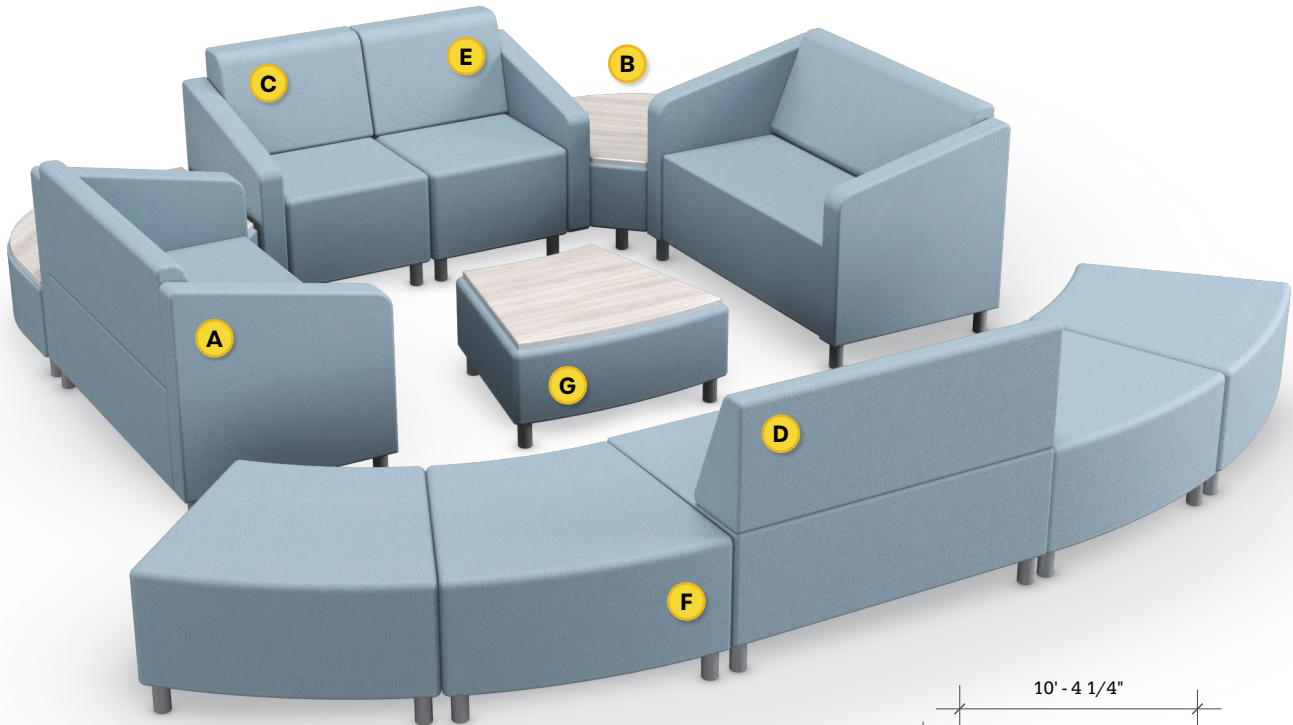

STRAIGHT + CURVED SOFT SEATING

Layout 17

- Ideal for medium to large lobbies
- Seats up to 12

Key	Qty	Part Number	Description	Dimensions
A	2	2000CLR	Loveseat - Both Arms	34.5"H × 53"W × 29.5"D
B	2	6000RBT	Corner Bench - Round - Table Top	16"H × 49"W × 34"D
C	1	1000CRH	Chair - Right Arm	34.5"H × 26.5"W × 29.5"D
D	1	2000C	Loveseat - Armless	34.5"H × 45"W × 29.5"D
E	1	1000CLH	Chair - Left Arm	34.5"H × 26.5"W × 29.5"D
F	4	3000B	22.5° Wedge Bench	18.5"H × 33"W × 29.5"D
G	1	3000T	22.5° Wedge Bench - Table Top	16"H × 33"W × 29.5"D

STRAIGHT + CURVED SOFT SEATING

Layout 18

- Ideal for medium to large lobbies
- Seats up to 12

Key	Qty	Part Number	Description	Dimensions
A	2	2000CLR	Loveseat - Both Arms	34.5"H x 53"W x 29.5"D
B	2	6000RBT	Corner Bench - Round - Table Top	16"H x 49"W x 34"D
C	1	1000CRH	Chair - Right Arm	34.5"H x 26.5"W x 29.5"D
D	1	2000C	Loveseat - Armless	34.5"H x 45"W x 29.5"D
E	1	1000CLH	Chair - Left Arm	34.5"H x 26.5"W x 29.5"D
F	4	3000B	22.5° Wedge Bench	18.5"H x 33"W x 29.5"D
G	1	3000T	22.5° Wedge Bench - Table Top	16"H x 33"W x 29.5"D