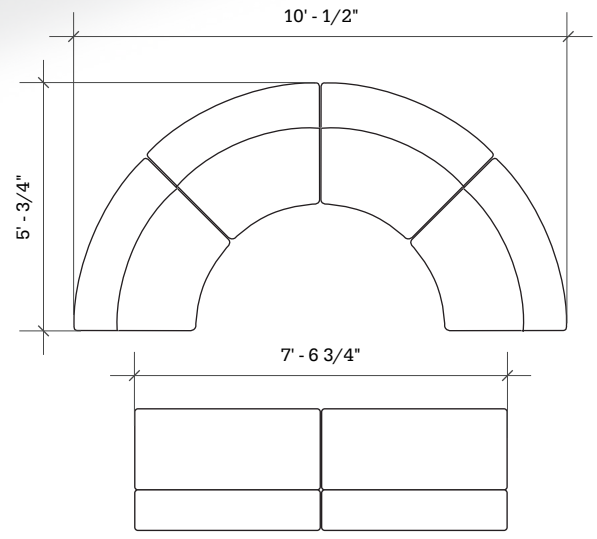

STRAIGHT + CURVED SOFT SEATING

Layout 28

- Ideal for small media spaces
- Seats up to 8

Key	Qty	Part Number	Description	Dimensions
A	2	2000C	Loveseat - Armless	34.5"H × 45"W × 29.5"D
B	4	4000CIB	45° Inside Wedge Chair - Armless	34.5"H × 45"W × 29.5"D

STRAIGHT + CURVED SOFT SEATING

Layout 29

- Ideal for small meeting spaces
- Seats up to 8

Key	Qty	Part Number	Description	Dimensions
A	2	2000C	Loveseat - Armless	34.5"H × 45"W × 29.5"D
B	4	4000CIB	45° Inside Wedge Chair - Armless	34.5"H × 45"W × 29.5"D

STRAIGHT + CURVED SOFT SEATING

Layout 30

- Ideal for small meeting spaces
- Seats up to 8

Key	Qty	Part Number	Description	Dimensions
A	2	2000C	Loveseat - Armless	34.5"H × 45"W × 29.5"D
B	4	4000CIB	45° Inside Wedge Chair - Armless	34.5"H × 45"W × 29.5"D