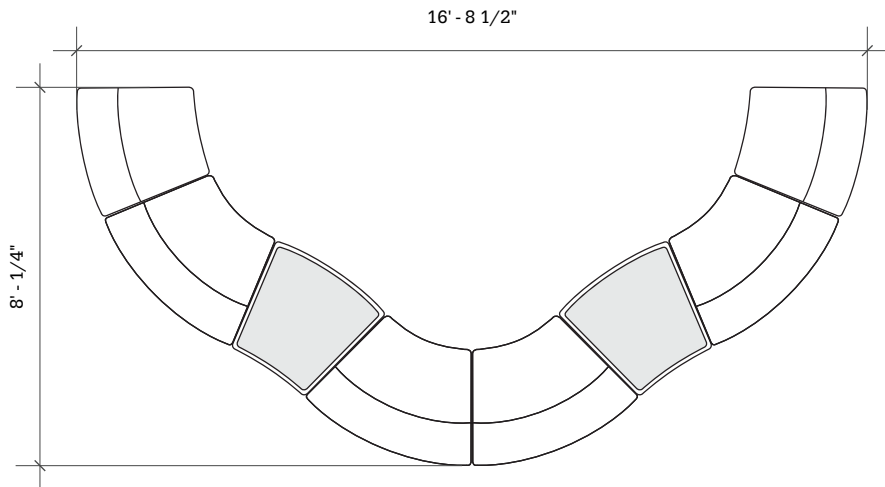

STRAIGHT + CURVED SOFT SEATING

Layout 01

- Ideal for small group collaborations
- Seats up to 6

Key	Qty	Part Number	Description	Dimensions
A	2	3000T	22.5° Wedge Bench - Table Top	16"H × 33"W × 29.5"D
B	2	3000CIB	22.5° Inside Wedge Chair - Armless	34.5"H × 33"W × 29.5"D
C	4	4000CIB	45° Inside Wedge Chair - Armless	34.5"H × 45"W × 29.5"D

STRAIGHT + CURVED SOFT SEATING

Layout 02

- Ideal for small group collaborations
- Seats up to 6

Key	Qty	Part Number	Description	Dimensions
A	2	3000T	22.5° Wedge Bench - Table Top	16"H × 33"W × 29.5"D
B	2	3000CIB	22.5° Inside Wedge Chair - Armless	34.5"H × 33"W × 29.5"D
C	4	4000CIB	45° Inside Wedge Chair - Armless	34.5"H × 45"W × 29.5"D

STRAIGHT + CURVED SOFT SEATING

Layout 03

- Ideal for small group collaborations
- Seats up to 6

Key	Qty	Part Number	Description	Dimensions
A	2	3000T	22.5° Wedge Bench - Table Top	16"H × 33"W × 29.5"D
B	2	3000CIB	22.5° Inside Wedge Chair - Armless	34.5"H × 33"W × 29.5"D
C	4	4000CIB	45° Inside Wedge Chair - Armless	34.5"H × 45"W × 29.5"D