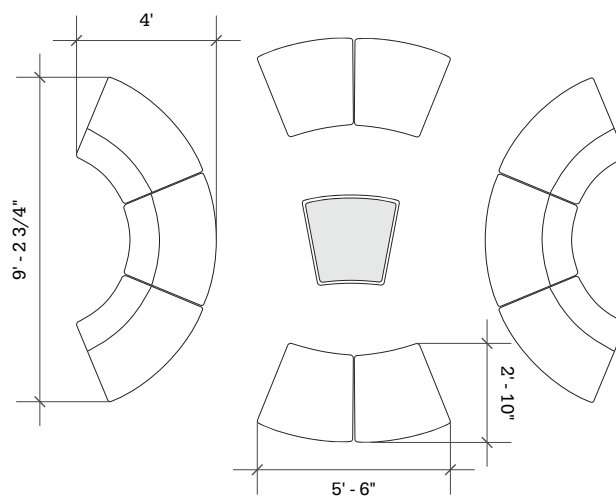

STRAIGHT + CURVED SOFT SEATING

Layout 34

- Ideal for medium to large flex spaces
- Seats up to 10

Key	Qty	Part Number	Description	Dimensions
A	6	4000COB	45° Outside Wedge Chair - Armless	34.5"H × 45"W × 29.5"D
B	4	3000B	22.5° Wedge Bench	18.5"H × 33"W × 29.5"D
C	1	3000T	22.5° Wedge Bench - Table Top	16"H × 33"W × 29.5"D

STRAIGHT + CURVED SOFT SEATING

Layout 35

- Ideal for medium to large flex spaces
- Seats up to 10

Key	Qty	Part Number	Description	Dimensions
A	6	4000COB	45° Outside Wedge Chair - Armless	34.5"H × 45"W × 29.5"D
B	4	3000B	22.5° Wedge Bench	18.5"H × 33"W × 29.5"D
C	1	3000T	22.5° Wedge Bench - Table Top	16"H × 33"W × 29.5"D

STRAIGHT + CURVED SOFT SEATING

Layout 36

- Ideal for medium to large flex spaces
- Seats up to 10

Key	Qty	Part Number	Description	Dimensions
A	6	4000COB	45° Outside Wedge Chair - Armless	34.5"H × 45"W × 29.5"D
B	4	3000B	22.5° Wedge Bench	18.5"H × 33"W × 29.5"D
C	1	3000T	22.5° Wedge Bench - Table Top	16"H × 33"W × 29.5"D