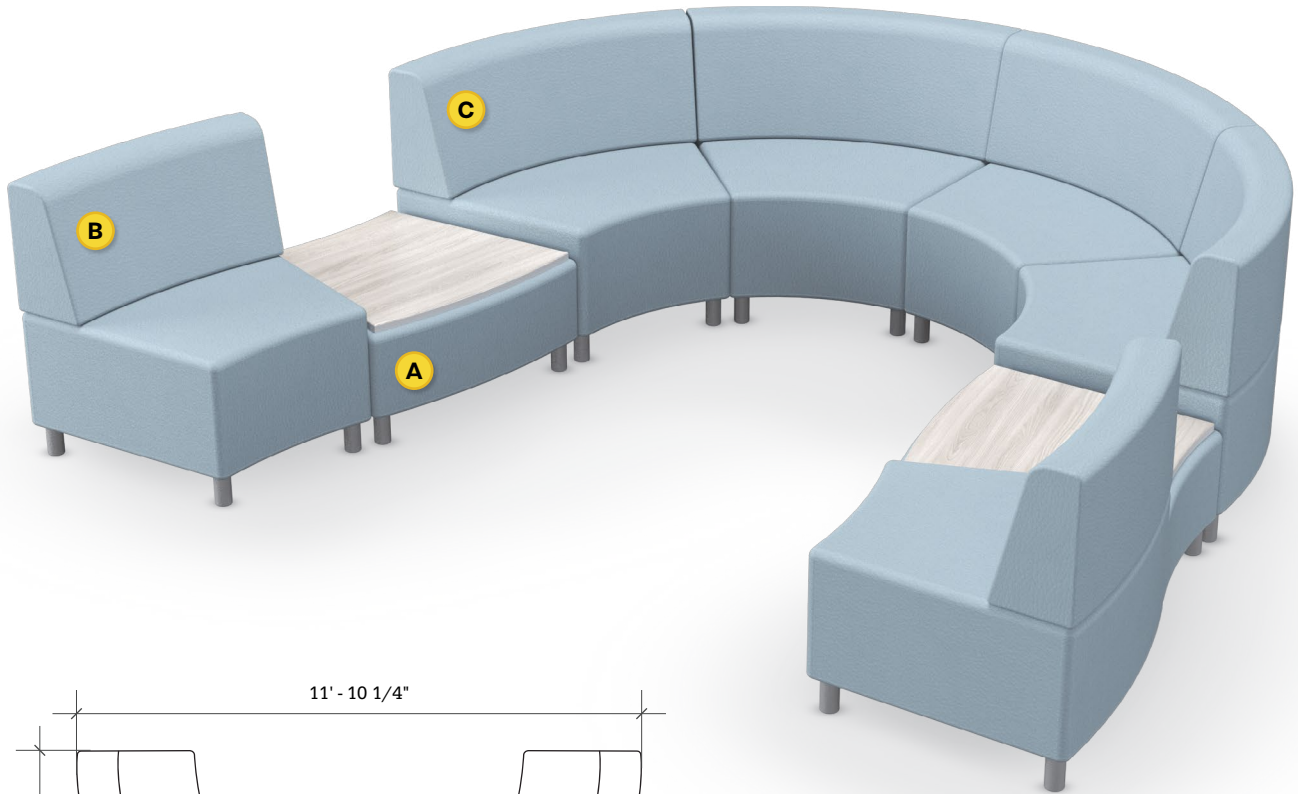

STRAIGHT + CURVED SOFT SEATING

Layout 07

- Ideal for small group collaborations
- Seats up to 6

Key	Qty	Part Number	Description	Dimensions
A	2	3000T	22.5° Wedge Bench - Table Top	16"H × 33"W × 29.5"D
B	2	3000CIB	22.5° Inside Wedge Chair - Armless	34.5"H × 33"W × 29.5"D
C	4	4000CIB	45° Inside Wedge Chair - Armless	34.5"H × 45"W × 29.5"D