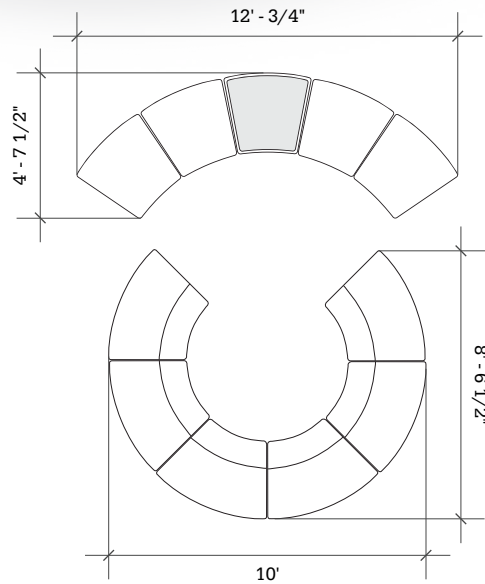

STRAIGHT + CURVED SOFT SEATING

Layout 35

- Ideal for medium to large flex spaces
- Seats up to 10

Key	Qty	Part Number	Description	Dimensions
A	6	4000COB	45° Outside Wedge Chair - Armless	34.5"H × 45"W × 29.5"D
B	4	3000B	22.5° Wedge Bench	18.5"H × 33"W × 29.5"D
C	1	3000T	22.5° Wedge Bench - Table Top	16"H × 33"W × 29.5"D

STRAIGHT + CURVED SOFT SEATING

Layout 36

- Ideal for medium to large flex spaces
- Seats up to 10

Key	Qty	Part Number	Description	Dimensions
A	6	4000COB	45° Outside Wedge Chair - Armless	34.5"H × 45"W × 29.5"D
B	4	3000B	22.5° Wedge Bench	18.5"H × 33"W × 29.5"D
C	1	3000T	22.5° Wedge Bench - Table Top	16"H × 33"W × 29.5"D

STRAIGHT + CURVED SOFT SEATING

Layout 37

- Ideal for medium to large flex spaces
- Seats up to 10

Key	Qty	Part Number	Description	Dimensions
A	6	4000COB	45° Outside Wedge Chair - Armless	34.5"H × 45"W × 29.5"D
B	4	3000B	22.5° Wedge Bench	18.5"H × 33"W × 29.5"D
C	1	3000T	22.5° Wedge Bench - Table Top	16"H × 33"W × 29.5"D

STRAIGHT + CURVED SOFT SEATING

Layout 38

- Ideal for medium to large flex spaces
- Seats up to 10

Key	Qty	Part Number	Description	Dimensions
A	6	4000COB	45° Outside Wedge Chair - Armless	34.5"H × 45"W × 29.5"D
B	4	3000B	22.5° Wedge Bench	18.5"H × 33"W × 29.5"D
C	1	3000T	22.5° Wedge Bench - Table Top	16"H × 33"W × 29.5"D