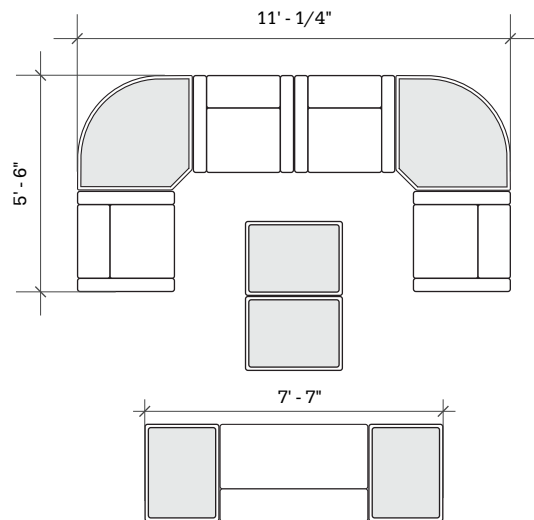

STRAIGHT + CURVED SOFT SEATING

Layout 24

- Ideal for small to medium lobbies
- Seats up to 6

Key	Qty	Part Number	Description	Dimensions
A	2	1000CLR	Chair - Both Arms	34.5"H x 30.5"W x 29.5"D
B	2	6000RBT	Corner Bench - Round - Table Top	16"H x 49"W x 34"D
C	1	1000CRH	Chair - Right Arm	34.5"H x 26.5"W x 29.5"D
D	1	2000C	Loveseat - Armless	34.5"H x 45"W x 29.5"D
E	1	1000CLH	Chair - Left Arm	34.5"H x 26.5"W x 29.5"D
F	4	1000T	Single Bench - Table Top	16"H x 22.5"W x 29.5"D

STRAIGHT + CURVED SOFT SEATING

Layout 25

- Ideal for small to medium lobbies
- Seats up to 6

Key	Qty	Part Number	Description	Dimensions
A	2	1000CLR	Chair - Both Arms	34.5"H x 30.5"W x 29.5"D
B	2	6000RBT	Corner Bench - Round - Table Top	16"H x 49"W x 34"D
C	1	1000CRH	Chair - Right Arm	34.5"H x 26.5"W x 29.5"D
D	1	2000C	Loveseat - Armless	34.5"H x 45"W x 29.5"D
E	1	1000CLH	Chair - Left Arm	34.5"H x 26.5"W x 29.5"D
F	4	1000T	Single Bench - Table Top	16"H x 22.5"W x 29.5"D

STRAIGHT + CURVED SOFT SEATING

Layout 26

- Ideal for small to medium lobbies
- Seats up to 6

Key	Qty	Part Number	Description	Dimensions
A	4	1000CLR	Chair - Both Arms	34.5"H x 30.5"W x 29.5"D
B	2	6000RBT	Corner Bench - Round - Table Top	16"H x 49"W x 34"D
C	1	2000C	Loveseat - Armless	34.5"H x 45"W x 29.5"D
D	4	1000T	Single Bench - Table Top	16"H x 22.5"W x 29.5"D

STRAIGHT + CURVED SOFT SEATING

Layout 27

- Ideal for small to medium lobbies
- Seats up to 6

Key	Qty	Part Number	Description	Dimensions
A	4	1000CLR	Chair - Both Arms	34.5"H x 30.5"W x 29.5"D
B	2	6000RBT	Corner Bench - Round - Table Top	16"H x 49"W x 34"D
C	1	2000C	Loveseat - Armless	34.5"H x 45"W x 29.5"D
D	4	1000T	Single Bench - Table Top	16"H x 22.5"W x 29.5"D