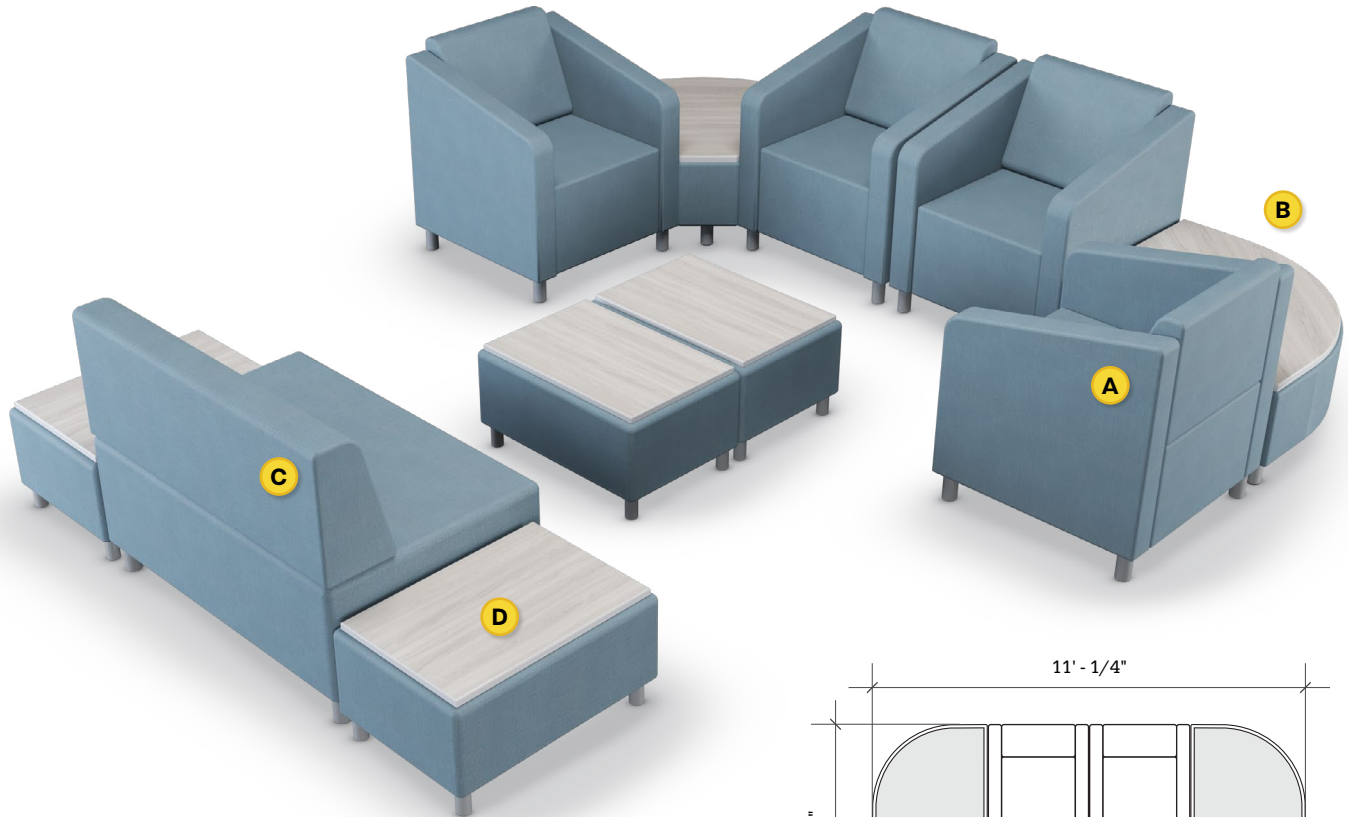

STRAIGHT + CURVED SOFT SEATING

Layout 24

- Ideal for small to medium lobbies
- Seats up to 6

Key	Qty	Part Number	Description	Dimensions
A	2	1000CLR	Chair - Both Arms	34.5"H x 30.5"W x 29.5"D
B	2	6000RBT	Corner Bench - Round - Table Top	16"H x 49"W x 34"D
C	1	1000CRH	Chair - Right Arm	34.5"H x 26.5"W x 29.5"D
D	1	2000C	Loveseat - Armless	34.5"H x 45"W x 29.5"D
E	1	1000CLH	Chair - Left Arm	34.5"H x 26.5"W x 29.5"D
F	4	1000T	Single Bench - Table Top	16"H x 22.5"W x 29.5"D

STRAIGHT + CURVED SOFT SEATING

Layout 25

- Ideal for small to medium lobbies
- Seats up to 6

Key	Qty	Part Number	Description	Dimensions
A	2	1000CLR	Chair - Both Arms	34.5"H x 30.5"W x 29.5"D
B	2	6000RBT	Corner Bench - Round - Table Top	16"H x 49"W x 34"D
C	1	1000CRH	Chair - Right Arm	34.5"H x 26.5"W x 29.5"D
D	1	2000C	Loveseat - Armless	34.5"H x 45"W x 29.5"D
E	1	1000CLH	Chair - Left Arm	34.5"H x 26.5"W x 29.5"D
F	4	1000T	Single Bench - Table Top	16"H x 22.5"W x 29.5"D

STRAIGHT + CURVED SOFT SEATING

Layout 26

- Ideal for small to medium lobbies
- Seats up to 6

Key	Qty	Part Number	Description	Dimensions
A	4	1000CLR	Chair - Both Arms	34.5"H x 30.5"W x 29.5"D
B	2	6000RBT	Corner Bench - Round - Table Top	16"H x 49"W x 34"D
C	1	2000C	Loveseat - Armless	34.5"H x 45"W x 29.5"D
D	4	1000T	Single Bench - Table Top	16"H x 22.5"W x 29.5"D