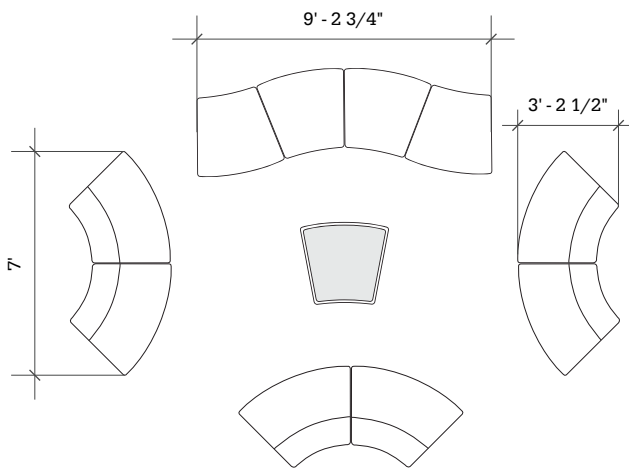

STRAIGHT + CURVED SOFT SEATING

Layout 36

- Ideal for medium to large flex spaces
- Seats up to 10

Key	Qty	Part Number	Description	Dimensions
A	6	4000COB	45° Outside Wedge Chair - Armless	34.5"H × 45"W × 29.5"D
B	4	3000B	22.5° Wedge Bench	18.5"H × 33"W × 29.5"D
C	1	3000T	22.5° Wedge Bench - Table Top	16"H × 33"W × 29.5"D

STRAIGHT + CURVED SOFT SEATING

Layout 37

- Ideal for medium to large flex spaces
- Seats up to 10

Key	Qty	Part Number	Description	Dimensions
A	6	4000COB	45° Outside Wedge Chair - Armless	34.5"H × 45"W × 29.5"D
B	4	3000B	22.5° Wedge Bench	18.5"H × 33"W × 29.5"D
C	1	3000T	22.5° Wedge Bench - Table Top	16"H × 33"W × 29.5"D

STRAIGHT + CURVED SOFT SEATING

Layout 38

- Ideal for medium to large flex spaces
- Seats up to 10

Key	Qty	Part Number	Description	Dimensions
A	6	4000COB	45° Outside Wedge Chair - Armless	34.5"H × 45"W × 29.5"D
B	4	3000B	22.5° Wedge Bench	18.5"H × 33"W × 29.5"D
C	1	3000T	22.5° Wedge Bench - Table Top	16"H × 33"W × 29.5"D

STRAIGHT + CURVED SOFT SEATING

Layout 39

- Ideal for medium to large flex spaces
- Seats up to 10

Key	Qty	Part Number	Description	Dimensions
A	6	4000COB	45° Outside Wedge Chair - Armless	34.5"H × 45"W × 29.5"D
B	4	3000B	22.5° Wedge Bench	18.5"H × 33"W × 29.5"D
C	1	3000T	22.5° Wedge Bench - Table Top	16"H × 33"W × 29.5"D