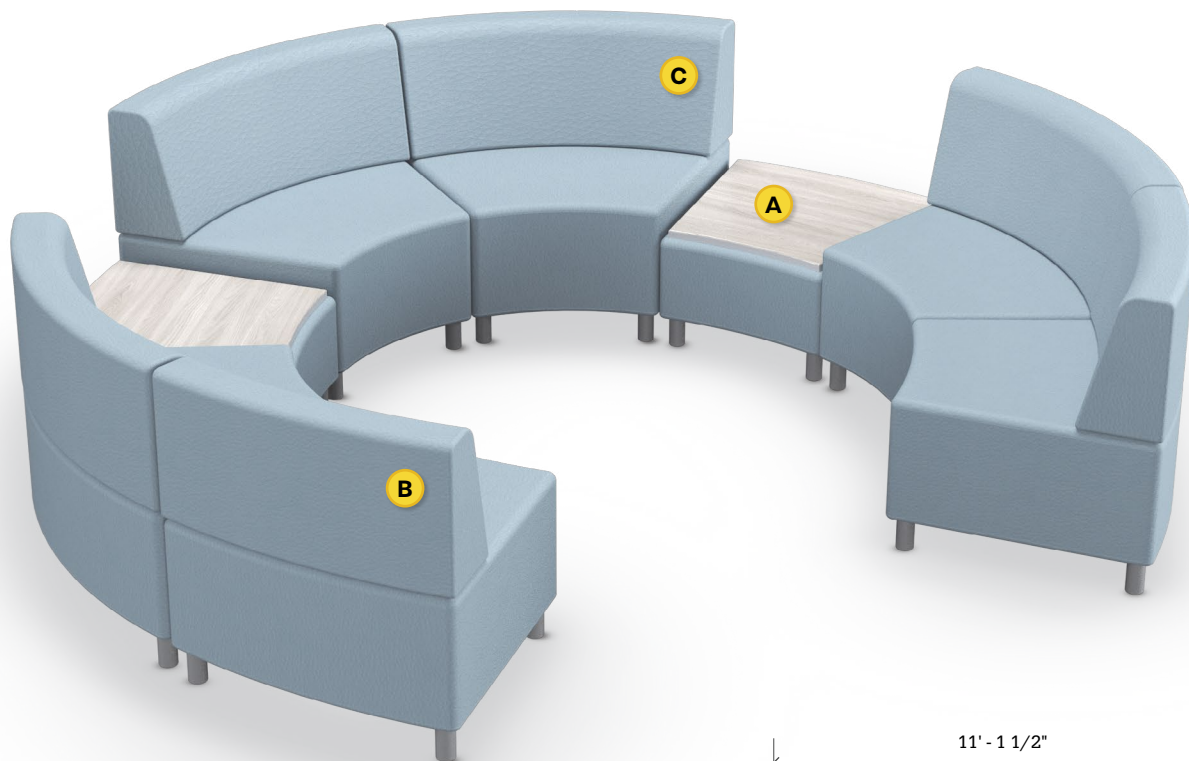

STRAIGHT + CURVED SOFT SEATING

Layout 04

- Ideal for small group collaborations
- Seats up to 6

Key	Qty	Part Number	Description	Dimensions
A	2	3000T	22.5° Wedge Bench - Table Top	16"H × 33"W × 29.5"D
B	2	3000CIB	22.5° Inside Wedge Chair - Armless	34.5"H × 33"W × 29.5"D
C	4	4000CIB	45° Inside Wedge Chair - Armless	34.5"H × 45"W × 29.5"D