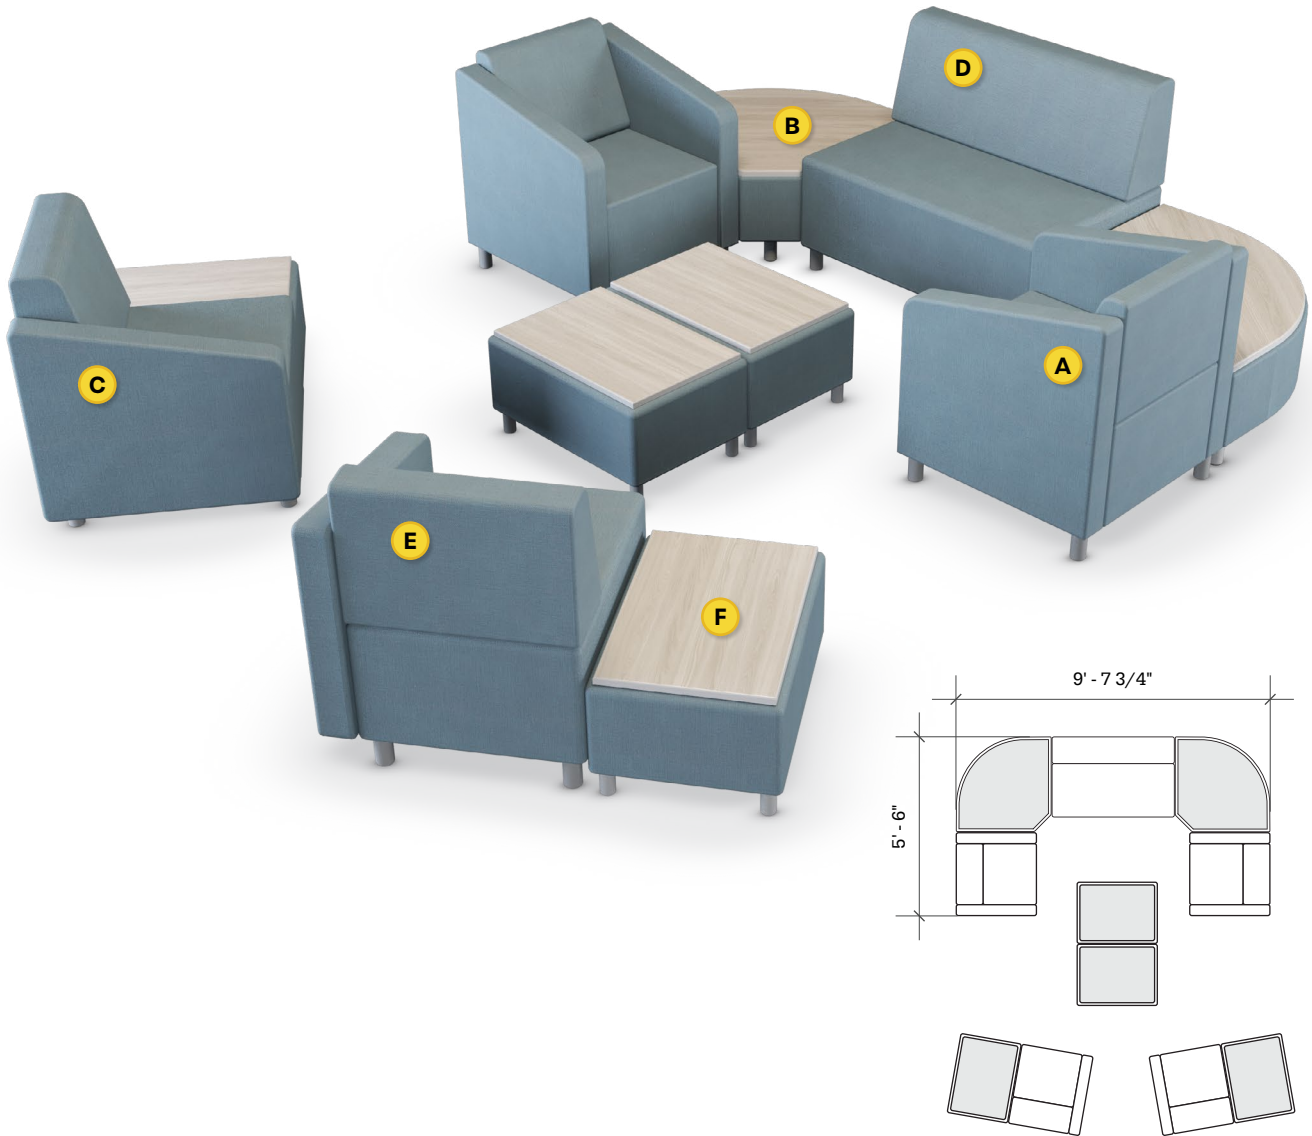

STRAIGHT + CURVED SOFT SEATING

Layout 22

- Ideal for small to medium lobbies
- Seats up to 6

Key	Qty	Part Number	Description	Dimensions
A	2	1000CLR	Chair - Both Arms	34.5"H x 30.5"W x 29.5"D
B	2	6000RBT	Corner Bench - Round - Table Top	16"H x 49"W x 34"D
C	1	1000CRH	Chair - Right Arm	34.5"H x 26.5"W x 29.5"D
D	1	2000C	Loveseat - Armless	34.5"H x 45"W x 29.5"D
E	1	1000CLH	Chair - Left Arm	34.5"H x 26.5"W x 29.5"D
F	4	1000T	Single Bench - Table Top	16"H x 22.5"W x 29.5"D

STRAIGHT + CURVED SOFT SEATING

Layout 23

- Ideal for small to medium lobbies
- Seats up to 6

Key	Qty	Part Number	Description	Dimensions
A	2	1000CLR	Chair - Both Arms	34.5"H × 30.5"W × 29.5"D
B	2	6000RBT	Corner Bench - Round - Table Top	16"H × 49"W × 34"D
C	1	1000CRH	Chair - Right Arm	34.5"H × 26.5"W × 29.5"D
D	1	2000C	Loveseat - Armless	34.5"H × 45"W × 29.5"D
E	1	1000CLH	Chair - Left Arm	34.5"H × 26.5"W × 29.5"D
F	4	1000T	Single Bench - Table Top	16"H × 22.5"W × 29.5"D

STRAIGHT + CURVED SOFT SEATING

Layout 24

- Ideal for small to medium lobbies
- Seats up to 6

Key	Qty	Part Number	Description	Dimensions
A	2	1000CLR	Chair - Both Arms	34.5"H x 30.5"W x 29.5"D
B	2	6000RBT	Corner Bench - Round - Table Top	16"H x 49"W x 34"D
C	1	1000CRH	Chair - Right Arm	34.5"H x 26.5"W x 29.5"D
D	1	2000C	Loveseat - Armless	34.5"H x 45"W x 29.5"D
E	1	1000CLH	Chair - Left Arm	34.5"H x 26.5"W x 29.5"D
F	4	1000T	Single Bench - Table Top	16"H x 22.5"W x 29.5"D

STRAIGHT + CURVED SOFT SEATING

Layout 25

- Ideal for small to medium lobbies
- Seats up to 6

Key	Qty	Part Number	Description	Dimensions
A	2	1000CLR	Chair - Both Arms	34.5"H x 30.5"W x 29.5"D
B	2	6000RBT	Corner Bench - Round - Table Top	16"H x 49"W x 34"D
C	1	1000CRH	Chair - Right Arm	34.5"H x 26.5"W x 29.5"D
D	1	2000C	Loveseat - Armless	34.5"H x 45"W x 29.5"D
E	1	1000CLH	Chair - Left Arm	34.5"H x 26.5"W x 29.5"D
F	4	1000T	Single Bench - Table Top	16"H x 22.5"W x 29.5"D