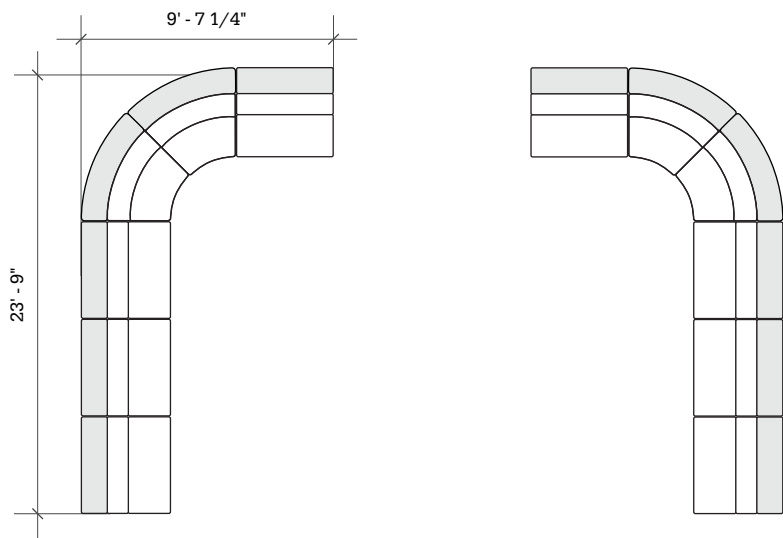

ORBIT MEDIA SPACE SOFT SEATING

Layout G

- Ideal for large media spaces
- Seats up to 44

Key	Qty	Part Number	Description	Dimensions
A	8	2000CHBTS-42	Orbit Loveseat + 42"H back shelf	42.5"H × 22.5"W × 29.5"D
B	4	4000CHBTS-42	Orbit 45° Wedge + 42"H back shelf	42.5"H × 52.5"W × 29.5"D