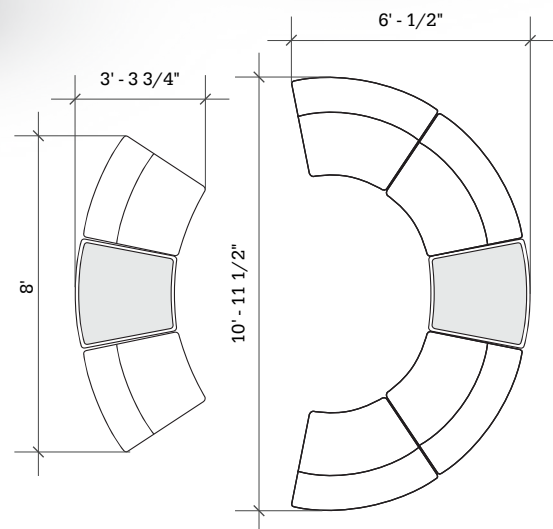

STRAIGHT + CURVED SOFT SEATING

Layout 04

- Ideal for small group collaborations
- Seats up to 6

Key	Qty	Part Number	Description	Dimensions
A	2	3000T	22.5° Wedge Bench - Table Top	16"H × 33"W × 29.5"D
B	2	3000CIB	22.5° Inside Wedge Chair - Armless	34.5"H × 33"W × 29.5"D
C	4	4000CIB	45° Inside Wedge Chair - Armless	34.5"H × 45"W × 29.5"D

STRAIGHT + CURVED SOFT SEATING

Layout 05

- Ideal for small group collaborations
- Seats up to 6

Key	Qty	Part Number	Description	Dimensions
A	2	3000T	22.5° Wedge Bench - Table Top	16"H × 33"W × 29.5"D
B	2	3000CIB	22.5° Inside Wedge Chair - Armless	34.5"H × 33"W × 29.5"D
C	4	4000CIB	45° Inside Wedge Chair - Armless	34.5"H × 45"W × 29.5"D

STRAIGHT + CURVED SOFT SEATING

Layout 06

- Ideal for small group collaborations
- Seats up to 6

Key	Qty	Part Number	Description	Dimensions
A	2	3000T	22.5° Wedge Bench - Table Top	16"H × 33"W × 29.5"D
B	2	3000CIB	22.5° Inside Wedge Chair - Armless	34.5"H × 33"W × 29.5"D
C	4	4000CIB	45° Inside Wedge Chair - Armless	34.5"H × 45"W × 29.5"D

STRAIGHT + CURVED SOFT SEATING

Layout 07

- Ideal for small group collaborations
- Seats up to 6

Key	Qty	Part Number	Description	Dimensions
A	2	3000T	22.5° Wedge Bench - Table Top	16"H × 33"W × 29.5"D
B	2	3000CIB	22.5° Inside Wedge Chair - Armless	34.5"H × 33"W × 29.5"D
C	4	4000CIB	45° Inside Wedge Chair - Armless	34.5"H × 45"W × 29.5"D