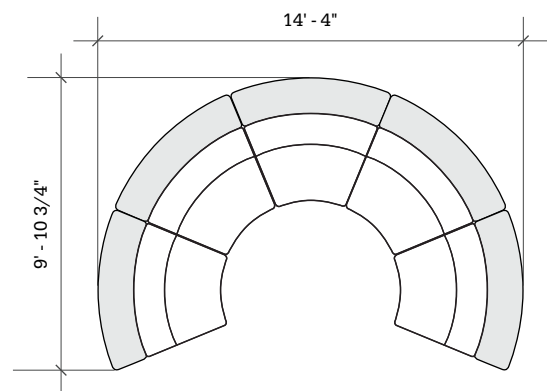

ORBIT MEDIA SPACE SOFT SEATING

Layout D

- Ideal for medium to large media spaces
- Seats up to 25

Key	Qty	Part Number	Description	Dimensions
A	4	2000CHBTS-42	Orbit Loveseat + 42\"H back shelf	42.5\"H × 22.5\"W × 29.5\"D
B	4	4000CHBTS-42	Orbit 45° Wedge + 42\"H back shelf	42.5\"H × 52.5\"W × 29.5\"D

ORBIT MEDIA SPACE SOFT SEATING

Layout E

- Ideal for medium to large media spaces
- Seats up to 15

Key	Qty	Part Number	Description	Dimensions
A	5	4000CHBTS-42	Orbit 45° Wedge + 42"H back shelf	42.5"H x 52.5"W x 29.5"D