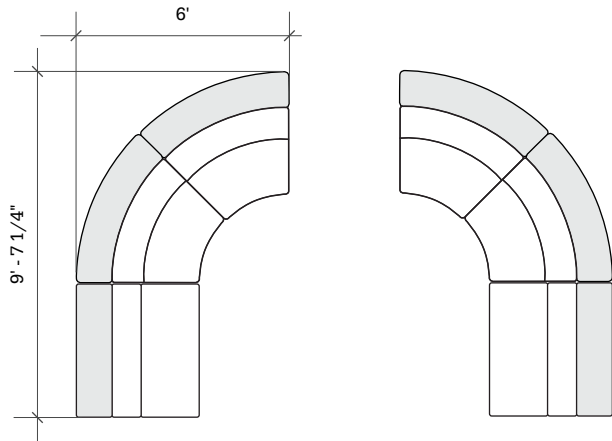

ORBIT MEDIA SPACE SOFT SEATING

Layout F

- Ideal for medium to large media spaces
- Seats up to 20

Key	Qty	Part Number	Description	Dimensions
A	2	2000CHBTS-42	Orbit Loveseat + 42"H back shelf	42.5"H × 22.5"W × 29.5"D
B	4	4000CHBTS-42	Orbit 45° Wedge + 42"H back shelf	42.5"H × 52.5"W × 29.5"D
C	6	91124	Tablet Side Table	25.8"H × 19.5"W × 13.9"D