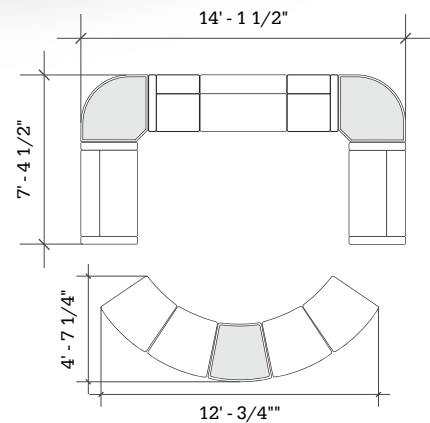

STRAIGHT + CURVED SOFT SEATING

Layout 18

- Ideal for medium to large lobbies
- Seats up to 12

Key	Qty	Part Number	Description	Dimensions
A	2	2000CLR	Loveseat - Both Arms	34.5"H x 53"W x 29.5"D
B	2	6000RBT	Corner Bench - Round - Table Top	16"H x 49"W x 34"D
C	1	1000CRH	Chair - Right Arm	34.5"H x 26.5"W x 29.5"D
D	1	2000C	Loveseat - Armless	34.5"H x 45"W x 29.5"D
E	1	1000CLH	Chair - Left Arm	34.5"H x 26.5"W x 29.5"D
F	4	3000B	22.5° Wedge Bench	18.5"H x 33"W x 29.5"D
G	1	3000T	22.5° Wedge Bench - Table Top	16"H x 33"W x 29.5"D

STRAIGHT + CURVED SOFT SEATING

Layout 19

- Ideal for medium to large lobbies
- Seats up to 12

Key	Qty	Part Number	Description	Dimensions
A	2	2000CLR	Loveseat - Both Arms	34.5"H × 53"W × 29.5"D
B	2	6000RBT	Corner Bench - Round - Table Top	16"H × 49"W × 34"D
C	1	1000CRH	Chair - Right Arm	34.5"H × 26.5"W × 29.5"D
D	1	2000C	Loveseat - Armless	34.5"H × 45"W × 29.5"D
E	1	1000CLH	Chair - Left Arm	34.5"H × 26.5"W × 29.5"D
F	4	3000B	22.5° Wedge Bench	18.5"H × 33"W × 29.5"D
G	1	3000T	22.5° Wedge Bench - Table Top	16"H × 33"W × 29.5"D

STRAIGHT + CURVED SOFT SEATING

Layout 20

- Ideal for medium to large lobbies
- Seats up to 12

Key	Qty	Part Number	Description	Dimensions
A	2	2000CLR	Loveseat - Both Arms	34.5"H × 53"W × 29.5"D
B	2	6000RBT	Corner Bench - Round - Table Top	16"H × 49"W × 34"D
C	1	1000CRH	Chair - Right Arm	34.5"H × 26.5"W × 29.5"D
D	1	2000C	Loveseat - Armless	34.5"H × 45"W × 29.5"D
E	1	1000CLH	Chair - Left Arm	34.5"H × 26.5"W × 29.5"D
F	4	3000B	22.5° Wedge Bench	18.5"H × 33"W × 29.5"D
G	1	3000T	22.5° Wedge Bench - Table Top	16"H × 33"W × 29.5"D