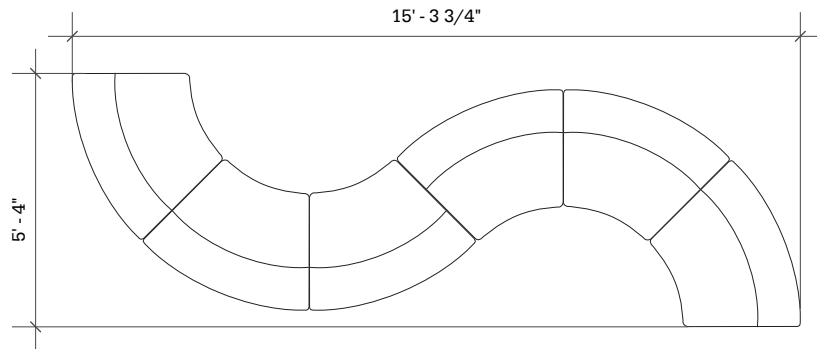

STRAIGHT + CURVED SOFT SEATING

Layout 41

- Ideal for small collaboration areas
- Seats up to 6

Key	Qty	Part Number	Description	Dimensions
A	6	4000CIB	45° Inside Wedge Chair - Armless	34.5"H × 45"W × 29.5"D