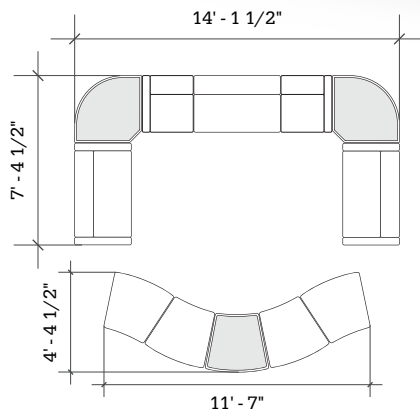

STRAIGHT + CURVED SOFT SEATING

Layout 13

- Ideal for small to medium lobbies
- Seats up to 6

Key	Qty	Part Number	Description	Dimensions
A	2	1000CLR	Chair - Both Arms	34.5"H x 30.5"W x 29.5"D
B	3	1000T	Single Bench - Table Top	16"H x 22.5"W x 29.5"D
C	4	3000CIB	22.5° Inside Wedge Chair - Armless	34.5"H x 33"W x 29.5"D
D	1	3000T	22.5° Wedge Bench - Table Top	16"H x 33"W x 29.5"D

STRAIGHT + CURVED SOFT SEATING

Layout 14

- Ideal for small to medium lobbies
- Seats up to 6

Key	Qty	Part Number	Description	Dimensions
A	2	1000CLR	Chair - Both Arms	34.5"H x 30.5"W x 29.5"D
B	3	1000T	Single Bench - Table Top	16"H x 22.5"W x 29.5"D
C	4	3000CIB	22.5° Inside Wedge Chair - Armless	34.5"H x 33"W x 29.5"D
D	1	3000T	22.5° Wedge Bench - Table Top	16"H x 33"W x 29.5"D

STRAIGHT + CURVED SOFT SEATING

Layout 15

- Ideal for medium to large lobbies
- Seats up to 12

Key	Qty	Part Number	Description	Dimensions
A	2	2000CLR	Loveseat - Both Arms	34.5\"H × 53\"W × 29.5\"D
B	2	6000RBT	Corner Bench - Round - Table Top	16\"H × 49\"W × 34\"D
C	1	1000CRH	Chair - Right Arm	34.5\"H × 26.5\"W × 29.5\"D
D	1	2000C	Loveseat - Armless	34.5\"H × 45\"W × 29.5\"D
E	1	1000CLH	Chair - Left Arm	34.5\"H × 26.5\"W × 29.5\"D
F	4	3000B	22.5° Wedge Bench	18.5\"H × 33\"W × 29.5\"D
G	1	3000T	22.5° Wedge Bench - Table Top	16\"H × 33\"W × 29.5\"D

STRAIGHT + CURVED SOFT SEATING

Layout 16

- Ideal for medium to large lobbies
- Seats up to 12

Key	Qty	Part Number	Description	Dimensions
A	2	2000CLR	Loveseat - Both Arms	34.5"H x 53"W x 29.5"D
B	2	6000RBT	Corner Bench - Round - Table Top	16"H x 49"W x 34"D
C	1	1000CRH	Chair - Right Arm	34.5"H x 26.5"W x 29.5"D
D	1	2000C	Loveseat - Armless	34.5"H x 45"W x 29.5"D
E	1	1000CLH	Chair - Left Arm	34.5"H x 26.5"W x 29.5"D
F	4	3000B	22.5° Wedge Bench	18.5"H x 33"W x 29.5"D
G	1	3000T	22.5° Wedge Bench - Table Top	16"H x 33"W x 29.5"D