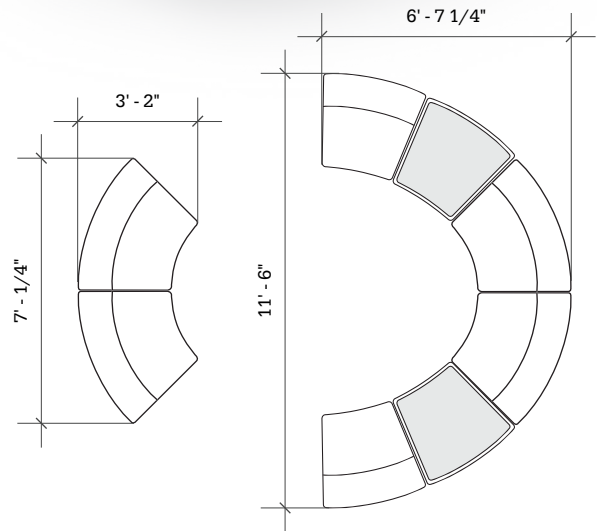

STRAIGHT + CURVED SOFT SEATING

Layout 01

- Ideal for small group collaborations
- Seats up to 6

Key	Qty	Part Number	Description	Dimensions
A	2	3000T	22.5° Wedge Bench - Table Top	16"H × 33"W × 29.5"D
B	2	3000CIB	22.5° Inside Wedge Chair - Armless	34.5"H × 33"W × 29.5"D
C	4	4000CIB	45° Inside Wedge Chair - Armless	34.5"H × 45"W × 29.5"D

STRAIGHT + CURVED SOFT SEATING

Layout 02

- Ideal for small group collaborations
- Seats up to 6

Key	Qty	Part Number	Description	Dimensions
A	2	3000T	22.5° Wedge Bench - Table Top	16"H × 33"W × 29.5"D
B	2	3000CIB	22.5° Inside Wedge Chair - Armless	34.5"H × 33"W × 29.5"D
C	4	4000CIB	45° Inside Wedge Chair - Armless	34.5"H × 45"W × 29.5"D

STRAIGHT + CURVED SOFT SEATING

Layout 03

- Ideal for small group collaborations
- Seats up to 6

Key	Qty	Part Number	Description	Dimensions
A	2	3000T	22.5° Wedge Bench - Table Top	16"H × 33"W × 29.5"D
B	2	3000CIB	22.5° Inside Wedge Chair - Armless	34.5"H × 33"W × 29.5"D
C	4	4000CIB	45° Inside Wedge Chair - Armless	34.5"H × 45"W × 29.5"D

STRAIGHT + CURVED SOFT SEATING

Layout 04

- Ideal for small group collaborations
- Seats up to 6

Key	Qty	Part Number	Description	Dimensions
A	2	3000T	22.5° Wedge Bench - Table Top	16"H × 33"W × 29.5"D
B	2	3000CIB	22.5° Inside Wedge Chair - Armless	34.5"H × 33"W × 29.5"D
C	4	4000CIB	45° Inside Wedge Chair - Armless	34.5"H × 45"W × 29.5"D