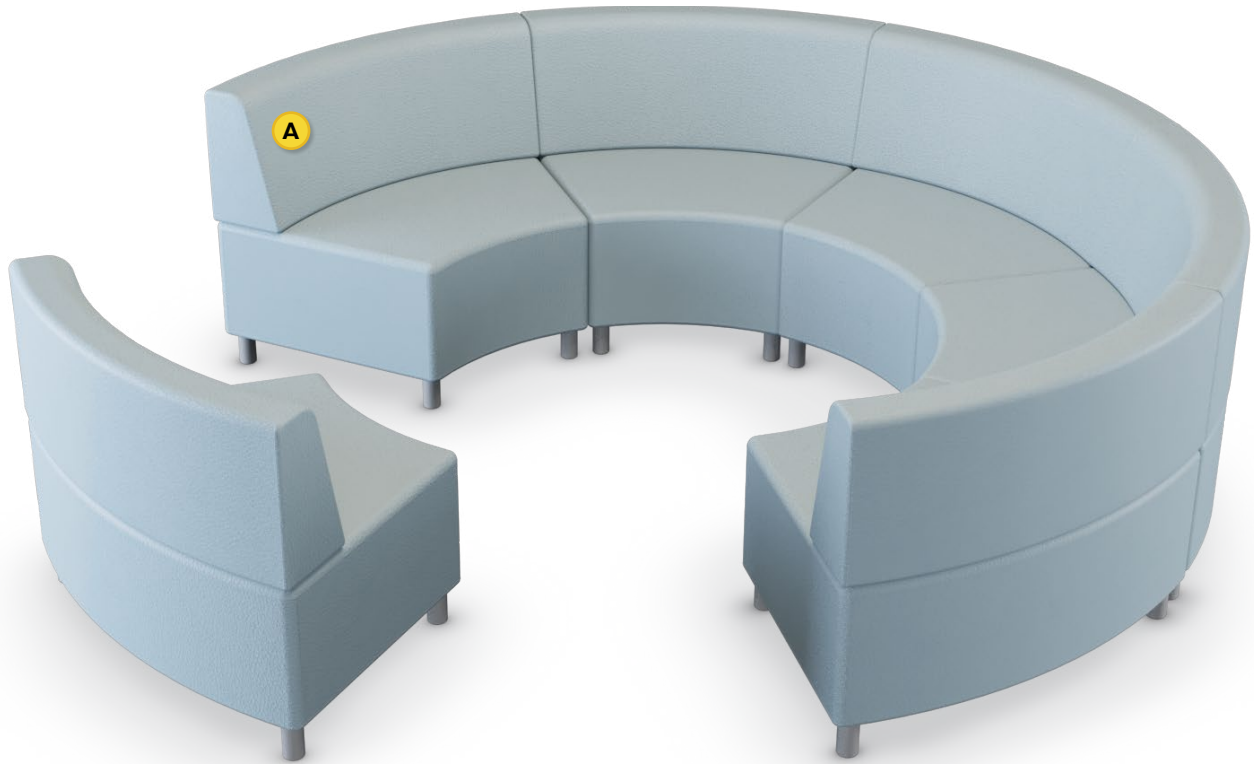

STRAIGHT + CURVED SOFT SEATING

Layout 44

- Ideal for small collaboration areas
- Seats up to 6

Key	Qty	Part Number	Description	Dimensions
A	6	4000CIB	45° Inside Wedge Chair - Armless	34.5\"H × 45\"W × 29.5\"D

STRAIGHT + CURVED SOFT SEATING

Layout 45

- Ideal for small collaboration areas
- Seats up to 6

Key	Qty	Part Number	Description	Dimensions
A	6	4000CIB	45° Inside Wedge Chair - Armless	34.5"H × 45"W × 29.5"D