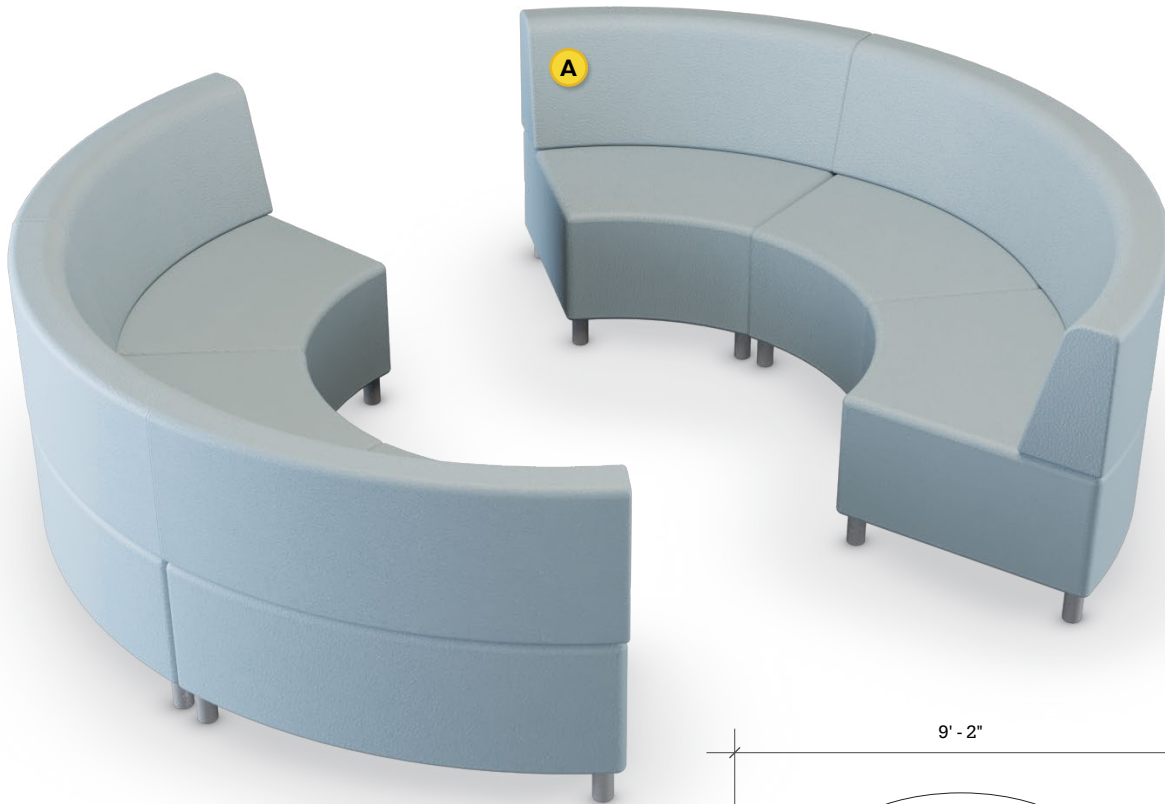

STRAIGHT + CURVED SOFT SEATING

Layout 42

- Ideal for small collaboration areas
- Seats up to 6

Key	Qty	Part Number	Description	Dimensions
A	6	4000CIB	45° Inside Wedge Chair - Armless	34.5"H × 45"W × 29.5"D

STRAIGHT + CURVED SOFT SEATING

Layout 43

- Ideal for small collaboration areas
- Seats up to 6

Key	Qty	Part Number	Description	Dimensions
A	6	4000CIB	45° Inside Wedge Chair - Armless	34.5"H x 45"W x 29.5"D

STRAIGHT + CURVED SOFT SEATING

Layout 44

- Ideal for small collaboration areas
- Seats up to 6

Key	Qty	Part Number	Description	Dimensions
A	6	4000CIB	45° Inside Wedge Chair - Armless	34.5\"H × 45\"W × 29.5\"D

STRAIGHT + CURVED SOFT SEATING

Layout 45

- Ideal for small collaboration areas
- Seats up to 6

Key	Qty	Part Number	Description	Dimensions
A	6	4000CIB	45° Inside Wedge Chair - Armless	34.5"H × 45"W × 29.5"D