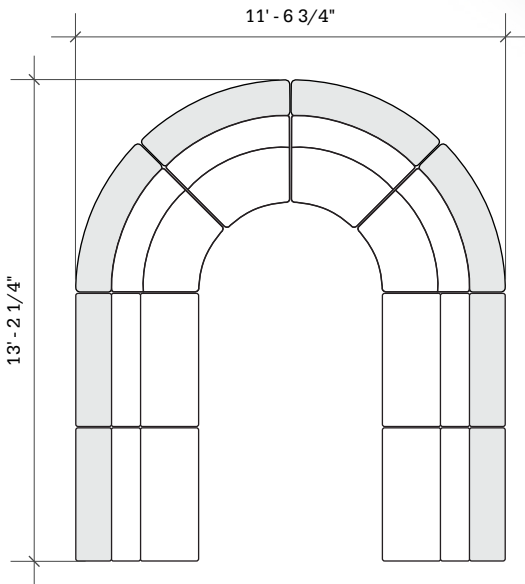

ORBIT MEDIA SPACE SOFT SEATING

Layout B

- Ideal for medium to large media spaces
- Seats up to 28

Key	Qty	Part Number	Description	Dimensions
A	4	2000CHBTS-42	Orbit Loveseat + 42\"H back shelf	42.5\"H × 22.5\"W × 29.5\"D
B	4	4000CHBTS-42	Orbit 45° Wedge + 42\"H back shelf	42.5\"H × 52.5\"W × 29.5\"D