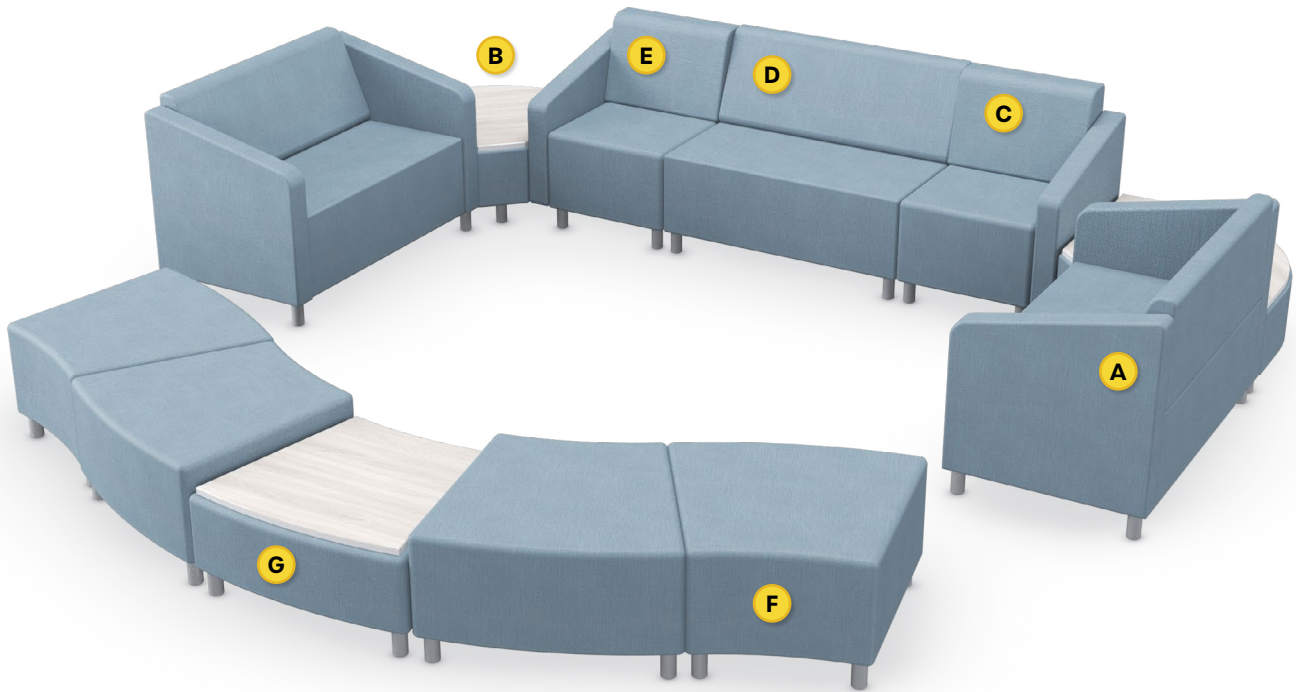

STRAIGHT + CURVED SOFT SEATING

Layout 14

- Ideal for small to medium lobbies
- Seats up to 6

Key	Qty	Part Number	Description	Dimensions
A	2	1000CLR	Chair - Both Arms	34.5"H x 30.5"W x 29.5"D
B	3	1000T	Single Bench - Table Top	16"H x 22.5"W x 29.5"D
C	4	3000CIB	22.5° Inside Wedge Chair - Armless	34.5"H x 33"W x 29.5"D
D	1	3000T	22.5° Wedge Bench - Table Top	16"H x 33"W x 29.5"D

STRAIGHT + CURVED SOFT SEATING

Layout 15

- Ideal for medium to large lobbies
- Seats up to 12

Key	Qty	Part Number	Description	Dimensions
A	2	2000CLR	Loveseat - Both Arms	34.5\"H × 53\"W × 29.5\"D
B	2	6000RBT	Corner Bench - Round - Table Top	16\"H × 49\"W × 34\"D
C	1	1000CRH	Chair - Right Arm	34.5\"H × 26.5\"W × 29.5\"D
D	1	2000C	Loveseat - Armless	34.5\"H × 45\"W × 29.5\"D
E	1	1000CLH	Chair - Left Arm	34.5\"H × 26.5\"W × 29.5\"D
F	4	3000B	22.5° Wedge Bench	18.5\"H × 33\"W × 29.5\"D
G	1	3000T	22.5° Wedge Bench - Table Top	16\"H × 33\"W × 29.5\"D