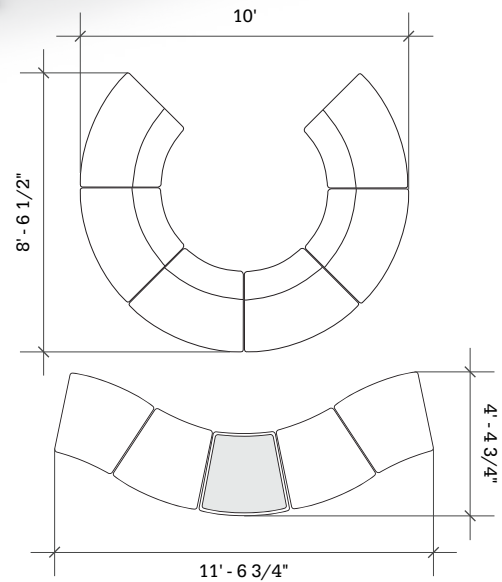

STRAIGHT + CURVED SOFT SEATING

Layout 32

- Ideal for small meeting spaces
- Seats up to 8

Key	Qty	Part Number	Description	Dimensions
A	2	2000C	Loveseat - Armless	34.5"H × 45"W × 29.5"D
B	4	4000CIB	45° Inside Wedge Chair - Armless	34.5"H × 45"W × 29.5"D

STRAIGHT + CURVED SOFT SEATING

Layout 33

- Ideal for small meeting spaces
- Seats up to 8

Key	Qty	Part Number	Description	Dimensions
A	2	2000C	Loveseat - Armless	34.5\"H × 45\"W × 29.5\"D
B	4	4000CIB	45° Inside Wedge Chair - Armless	34.5\"H × 45\"W × 29.5\"D

STRAIGHT + CURVED SOFT SEATING

Layout 34

- Ideal for medium to large flex spaces
- Seats up to 10

Key	Qty	Part Number	Description	Dimensions
A	6	4000COB	45° Outside Wedge Chair - Armless	34.5"H × 45"W × 29.5"D
B	4	3000B	22.5° Wedge Bench	18.5"H × 33"W × 29.5"D
C	1	3000T	22.5° Wedge Bench - Table Top	16"H × 33"W × 29.5"D