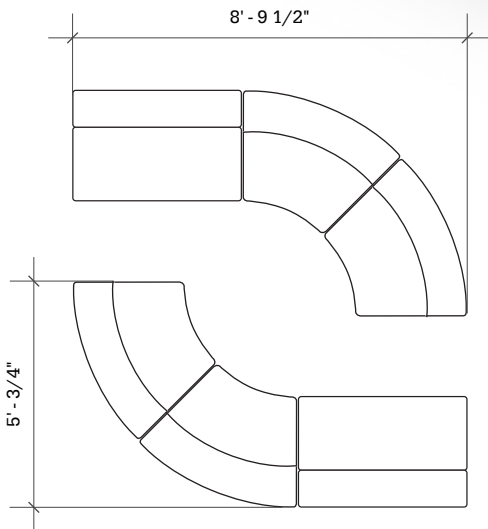

STRAIGHT + CURVED SOFT SEATING

Layout 31

- Ideal for small meeting spaces
- Seats up to 8

Key	Qty	Part Number	Description	Dimensions
A	2	2000C	Loveseat - Armless	34.5\"H × 45\"W × 29.5\"D
B	4	4000CIB	45° Inside Wedge Chair - Armless	34.5\"H × 45\"W × 29.5\"D