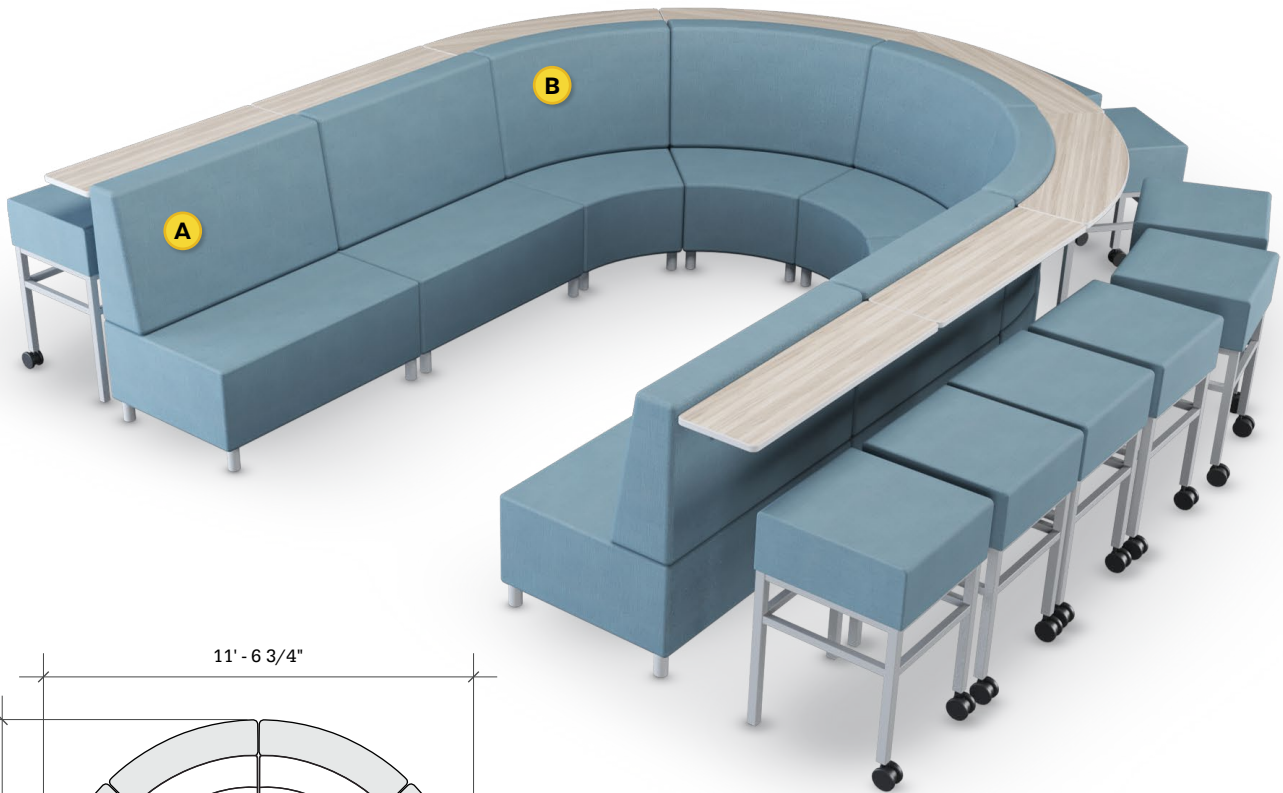

ORBIT MEDIA SPACE SOFT SEATING

Layout A

- Ideal for medium to large media spaces
- Seats up to 28

Key	Qty	Part Number	Description	Dimensions
A	4	2000CHBTS-42	Orbit Loveseat + 42"H back shelf	42.5"H × 22.5"W × 29.5"D
B	4	4000CHBTS-42	Orbit 45° Wedge + 42"H back shelf	42.5"H × 52.5"W × 29.5"D

ORBIT MEDIA SPACE SOFT SEATING

Layout B

- Ideal for medium to large media spaces
- Seats up to 28

Key	Qty	Part Number	Description	Dimensions
A	4	2000CHBTS-42	Orbit Loveseat + 42\"H back shelf	42.5\"H × 22.5\"W × 29.5\"D
B	4	4000CHBTS-42	Orbit 45° Wedge + 42\"H back shelf	42.5\"H × 52.5\"W × 29.5\"D