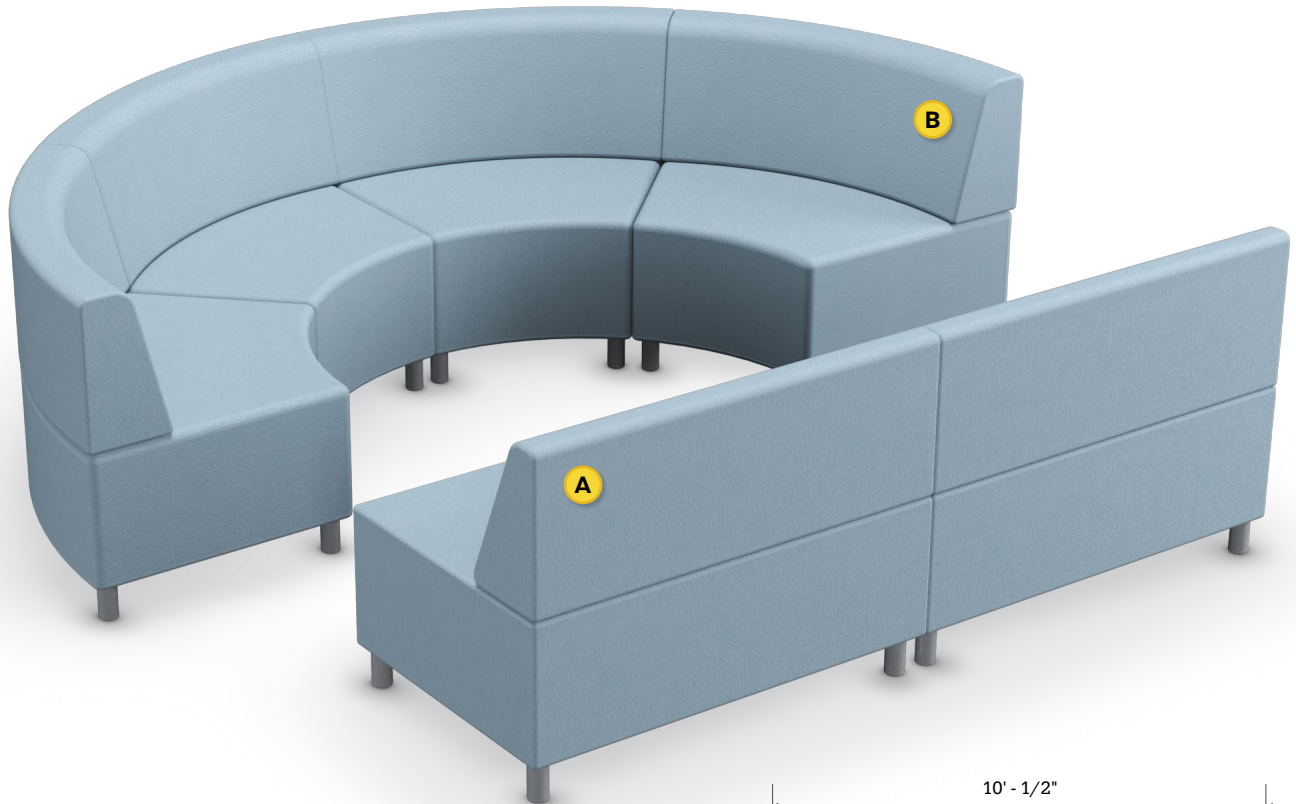

STRAIGHT + CURVED SOFT SEATING

Layout 29

- Ideal for small meeting spaces
- Seats up to 8

Key	Qty	Part Number	Description	Dimensions
A	2	2000C	Loveseat - Armless	34.5"H × 45"W × 29.5"D
B	4	4000CIB	45° Inside Wedge Chair - Armless	34.5"H × 45"W × 29.5"D

STRAIGHT + CURVED SOFT SEATING

Layout 30

- Ideal for small meeting spaces
- Seats up to 8

Key	Qty	Part Number	Description	Dimensions
A	2	2000C	Loveseat - Armless	34.5"H × 45"W × 29.5"D
B	4	4000CIB	45° Inside Wedge Chair - Armless	34.5"H × 45"W × 29.5"D