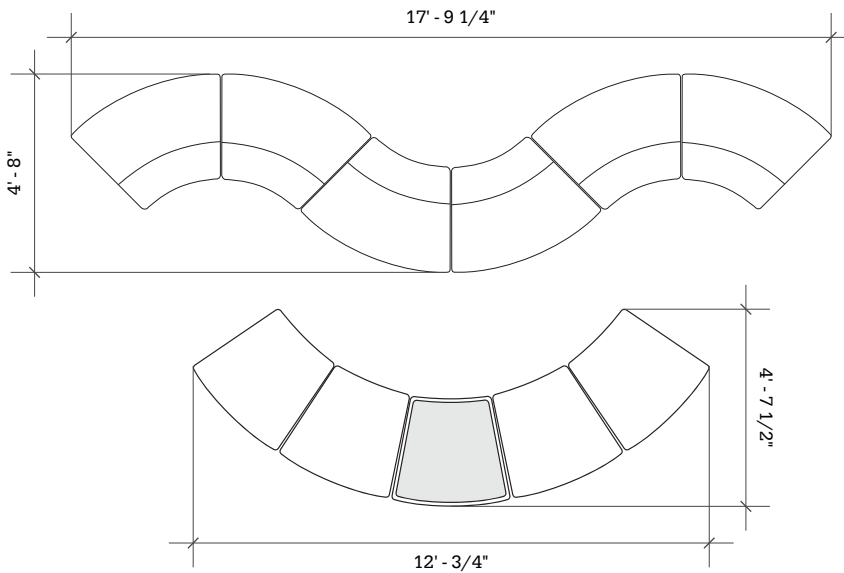

STRAIGHT + CURVED SOFT SEATING

Layout 33

- Ideal for small meeting spaces
- Seats up to 8

Key	Qty	Part Number	Description	Dimensions
A	2	2000C	Loveseat - Armless	34.5\"H × 45\"W × 29.5\"D
B	4	4000CIB	45° Inside Wedge Chair - Armless	34.5\"H × 45\"W × 29.5\"D

STRAIGHT + CURVED SOFT SEATING

Layout 34

- Ideal for medium to large flex spaces
- Seats up to 10

Key	Qty	Part Number	Description	Dimensions
A	6	4000COB	45° Outside Wedge Chair - Armless	34.5"H × 45"W × 29.5"D
B	4	3000B	22.5° Wedge Bench	18.5"H × 33"W × 29.5"D
C	1	3000T	22.5° Wedge Bench - Table Top	16"H × 33"W × 29.5"D

STRAIGHT + CURVED SOFT SEATING

Layout 35

- Ideal for medium to large flex spaces
- Seats up to 10

Key	Qty	Part Number	Description	Dimensions
A	6	4000COB	45° Outside Wedge Chair - Armless	34.5"H × 45"W × 29.5"D
B	4	3000B	22.5° Wedge Bench	18.5"H × 33"W × 29.5"D
C	1	3000T	22.5° Wedge Bench - Table Top	16"H × 33"W × 29.5"D