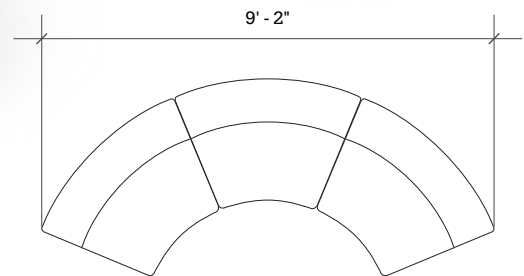

STRAIGHT + CURVED SOFT SEATING

Layout 44

- Ideal for small collaboration areas
- Seats up to 6

Key	Qty	Part Number	Description	Dimensions
A	6	4000CIB	45° Inside Wedge Chair - Armless	34.5\"H × 45\"W × 29.5\"D