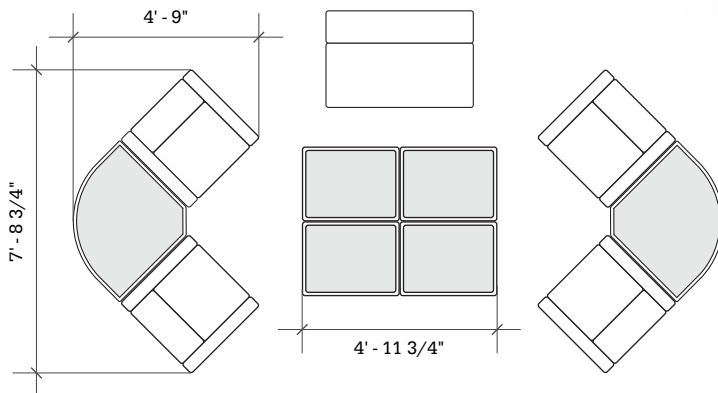

STRAIGHT + CURVED SOFT SEATING

Layout 24

- Ideal for small to medium lobbies
- Seats up to 6

Key	Qty	Part Number	Description	Dimensions
A	2	1000CLR	Chair - Both Arms	34.5"H x 30.5"W x 29.5"D
B	2	6000RBT	Corner Bench - Round - Table Top	16"H x 49"W x 34"D
C	1	1000CRH	Chair - Right Arm	34.5"H x 26.5"W x 29.5"D
D	1	2000C	Loveseat - Armless	34.5"H x 45"W x 29.5"D
E	1	1000CLH	Chair - Left Arm	34.5"H x 26.5"W x 29.5"D
F	4	1000T	Single Bench - Table Top	16"H x 22.5"W x 29.5"D

STRAIGHT + CURVED SOFT SEATING

Layout 25

- Ideal for small to medium lobbies
- Seats up to 6

Key	Qty	Part Number	Description	Dimensions
A	2	1000CLR	Chair - Both Arms	34.5"H x 30.5"W x 29.5"D
B	2	6000RBT	Corner Bench - Round - Table Top	16"H x 49"W x 34"D
C	1	1000CRH	Chair - Right Arm	34.5"H x 26.5"W x 29.5"D
D	1	2000C	Loveseat - Armless	34.5"H x 45"W x 29.5"D
E	1	1000CLH	Chair - Left Arm	34.5"H x 26.5"W x 29.5"D
F	4	1000T	Single Bench - Table Top	16"H x 22.5"W x 29.5"D

STRAIGHT + CURVED SOFT SEATING

Layout 26

- Ideal for small to medium lobbies
- Seats up to 6

Key	Qty	Part Number	Description	Dimensions
A	4	1000CLR	Chair - Both Arms	34.5"H x 30.5"W x 29.5"D
B	2	6000RBT	Corner Bench - Round - Table Top	16"H x 49"W x 34"D
C	1	2000C	Loveseat - Armless	34.5"H x 45"W x 29.5"D
D	4	1000T	Single Bench - Table Top	16"H x 22.5"W x 29.5"D

STRAIGHT + CURVED SOFT SEATING

Layout 27

- Ideal for small to medium lobbies
- Seats up to 6

Key	Qty	Part Number	Description	Dimensions
A	4	1000CLR	Chair - Both Arms	34.5"H x 30.5"W x 29.5"D
B	2	6000RBT	Corner Bench - Round - Table Top	16"H x 49"W x 34"D
C	1	2000C	Loveseat - Armless	34.5"H x 45"W x 29.5"D
D	4	1000T	Single Bench - Table Top	16"H x 22.5"W x 29.5"D