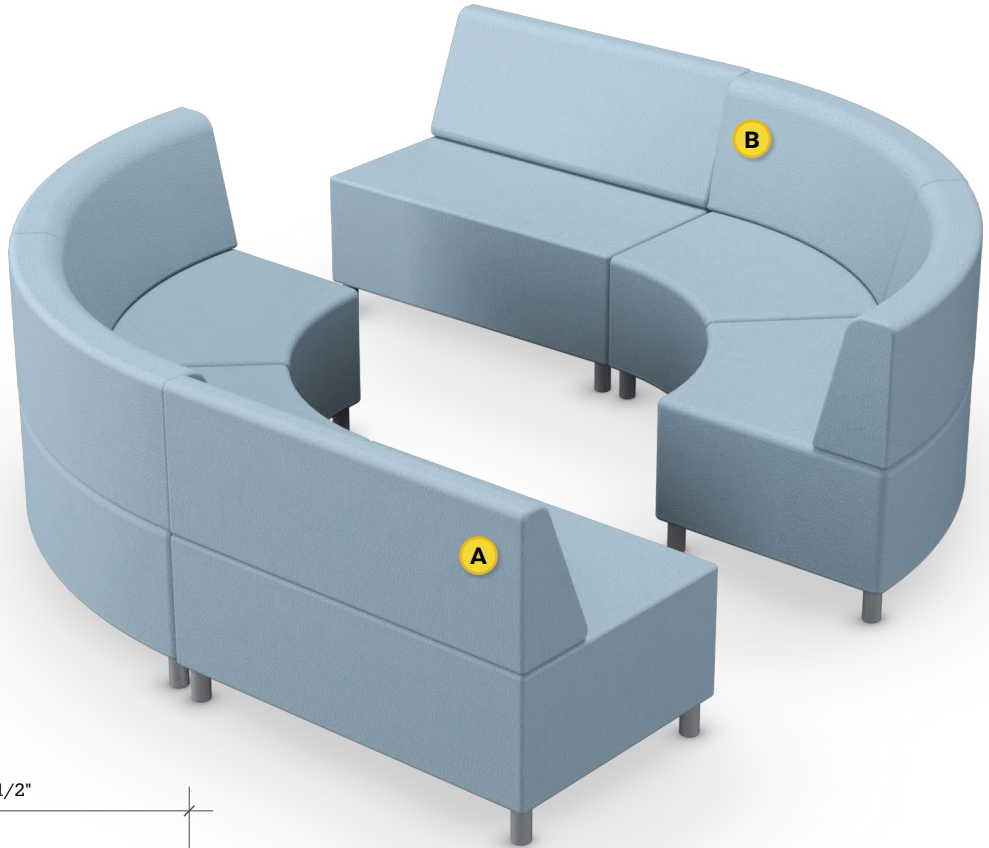

STRAIGHT + CURVED SOFT SEATING

Layout 30

- Ideal for small meeting spaces
- Seats up to 8

Key	Qty	Part Number	Description	Dimensions
A	2	2000C	Loveseat - Armless	34.5"H × 45"W × 29.5"D
B	4	4000CIB	45° Inside Wedge Chair - Armless	34.5"H × 45"W × 29.5"D

STRAIGHT + CURVED SOFT SEATING

Layout 31

- Ideal for small meeting spaces
- Seats up to 8

Key	Qty	Part Number	Description	Dimensions
A	2	2000C	Loveseat - Armless	34.5\"H × 45\"W × 29.5\"D
B	4	4000CIB	45° Inside Wedge Chair - Armless	34.5\"H × 45\"W × 29.5\"D