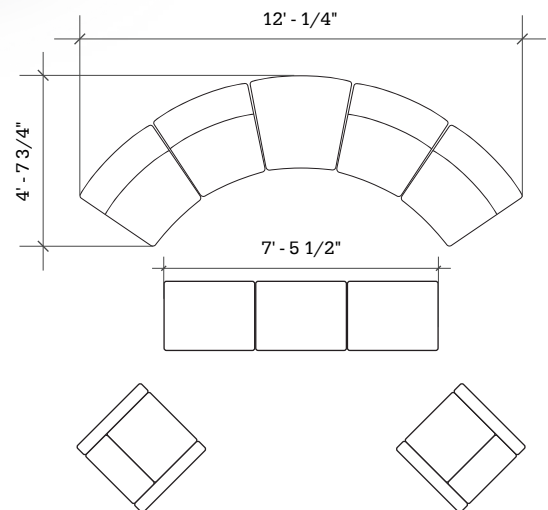

STRAIGHT + CURVED SOFT SEATING

Layout 06

- Ideal for small group collaborations
- Seats up to 6

Key	Qty	Part Number	Description	Dimensions
A	2	3000T	22.5° Wedge Bench - Table Top	16"H × 33"W × 29.5"D
B	2	3000CIB	22.5° Inside Wedge Chair - Armless	34.5"H × 33"W × 29.5"D
C	4	4000CIB	45° Inside Wedge Chair - Armless	34.5"H × 45"W × 29.5"D

STRAIGHT + CURVED SOFT SEATING

Layout 07

- Ideal for small group collaborations
- Seats up to 6

Key	Qty	Part Number	Description	Dimensions
A	2	3000T	22.5° Wedge Bench - Table Top	16"H × 33"W × 29.5"D
B	2	3000CIB	22.5° Inside Wedge Chair - Armless	34.5"H × 33"W × 29.5"D
C	4	4000CIB	45° Inside Wedge Chair - Armless	34.5"H × 45"W × 29.5"D

STRAIGHT + CURVED SOFT SEATING

Layout 08

- Ideal for small to medium lobbies
- Seats up to 6

Key	Qty	Part Number	Description	Dimensions
A	2	1000CLR	Chair - Both Arms	34.5"H × 30.5"W × 29.5"D
B	3	1000B	Single Bench	16"H × 22.5"W × 29.5"D
C	4	3000CIB	22.5° Inside Wedge Chair - Armless	34.5"H × 33"W × 29.5"D
D	1	3000B	22.5° Wedge Bench	16"H × 33"W × 29.5"D

STRAIGHT + CURVED SOFT SEATING

Layout 09

- Ideal for small to medium lobbies
- Seats up to 6

Key	Qty	Part Number	Description	Dimensions
A	2	1000CLR	Chair - Both Arms	34.5"H × 30.5"W × 29.5"D
B	3	1000T	Single Bench - Table Top	16"H × 22.5"W × 29.5"D
C	4	3000CIB	22.5° Inside Wedge Chair - Armless	34.5"H × 33"W × 29.5"D
D	1	3000T	22.5° Wedge Bench - Table Top	16"H × 33"W × 29.5"D