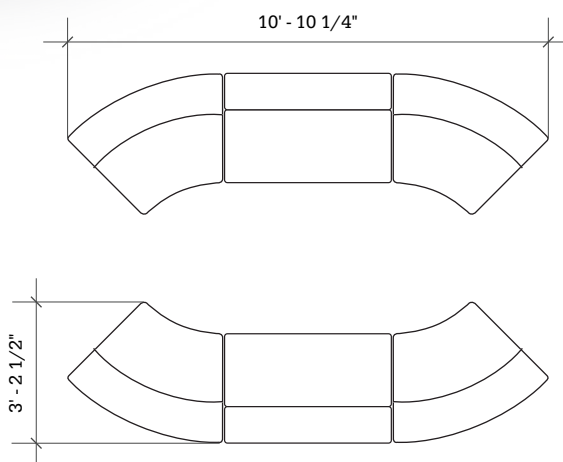

STRAIGHT + CURVED SOFT SEATING

Layout 30

- Ideal for small meeting spaces
- Seats up to 8

Key	Qty	Part Number	Description	Dimensions
A	2	2000C	Loveseat - Armless	34.5"H × 45"W × 29.5"D
B	4	4000CIB	45° Inside Wedge Chair - Armless	34.5"H × 45"W × 29.5"D

STRAIGHT + CURVED SOFT SEATING

Layout 31

- Ideal for small meeting spaces
- Seats up to 8

Key	Qty	Part Number	Description	Dimensions
A	2	2000C	Loveseat - Armless	34.5\"H × 45\"W × 29.5\"D
B	4	4000CIB	45° Inside Wedge Chair - Armless	34.5\"H × 45\"W × 29.5\"D

STRAIGHT + CURVED SOFT SEATING

Layout 32

- Ideal for small meeting spaces
- Seats up to 8

Key	Qty	Part Number	Description	Dimensions
A	2	2000C	Loveseat - Armless	34.5"H × 45"W × 29.5"D
B	4	4000CIB	45° Inside Wedge Chair - Armless	34.5"H × 45"W × 29.5"D