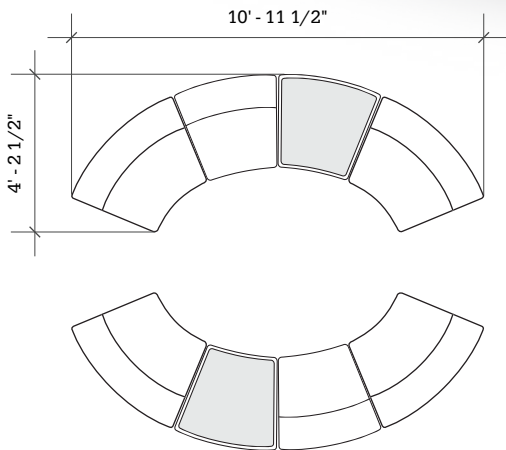

STRAIGHT + CURVED SOFT SEATING

Layout 03

- Ideal for small group collaborations
- Seats up to 6

Key	Qty	Part Number	Description	Dimensions
A	2	3000T	22.5° Wedge Bench - Table Top	16"H × 33"W × 29.5"D
B	2	3000CIB	22.5° Inside Wedge Chair - Armless	34.5"H × 33"W × 29.5"D
C	4	4000CIB	45° Inside Wedge Chair - Armless	34.5"H × 45"W × 29.5"D

STRAIGHT + CURVED SOFT SEATING

Layout 04

- Ideal for small group collaborations
- Seats up to 6

Key	Qty	Part Number	Description	Dimensions
A	2	3000T	22.5° Wedge Bench - Table Top	16"H × 33"W × 29.5"D
B	2	3000CIB	22.5° Inside Wedge Chair - Armless	34.5"H × 33"W × 29.5"D
C	4	4000CIB	45° Inside Wedge Chair - Armless	34.5"H × 45"W × 29.5"D

STRAIGHT + CURVED SOFT SEATING

Layout 05

- Ideal for small group collaborations
- Seats up to 6

Key	Qty	Part Number	Description	Dimensions
A	2	3000T	22.5° Wedge Bench - Table Top	16"H × 33"W × 29.5"D
B	2	3000CIB	22.5° Inside Wedge Chair - Armless	34.5"H × 33"W × 29.5"D
C	4	4000CIB	45° Inside Wedge Chair - Armless	34.5"H × 45"W × 29.5"D

STRAIGHT + CURVED SOFT SEATING

Layout 06

- Ideal for small group collaborations
- Seats up to 6

Key	Qty	Part Number	Description	Dimensions
A	2	3000T	22.5° Wedge Bench - Table Top	16"H × 33"W × 29.5"D
B	2	3000CIB	22.5° Inside Wedge Chair - Armless	34.5"H × 33"W × 29.5"D
C	4	4000CIB	45° Inside Wedge Chair - Armless	34.5"H × 45"W × 29.5"D