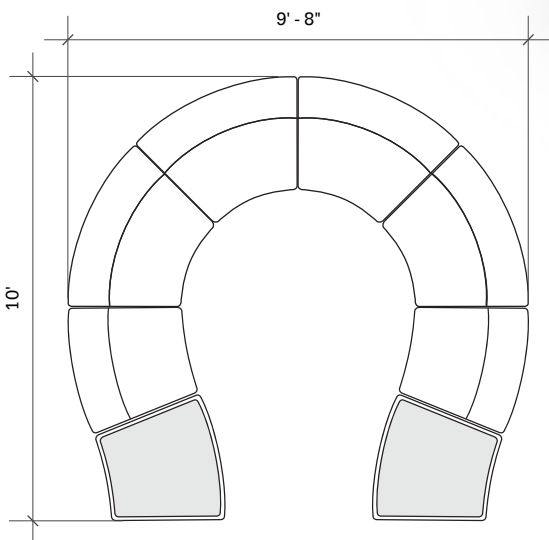

ORBIT MEDIA SPACE SOFT SEATING

Layout G

- Ideal for large media spaces
- Seats up to 44

Key	Qty	Part Number	Description	Dimensions
A	8	2000CHBTS-42	Orbit Loveseat + 42"H back shelf	42.5"H × 22.5"W × 29.5"D
B	4	4000CHBTS-42	Orbit 45° Wedge + 42"H back shelf	42.5"H × 52.5"W × 29.5"D

STRAIGHT + CURVED SOFT SEATING

Layout 01

- Ideal for small group collaborations
- Seats up to 6

Key	Qty	Part Number	Description	Dimensions
A	2	3000T	22.5° Wedge Bench - Table Top	16"H × 33"W × 29.5"D
B	2	3000CIB	22.5° Inside Wedge Chair - Armless	34.5"H × 33"W × 29.5"D
C	4	4000CIB	45° Inside Wedge Chair - Armless	34.5"H × 45"W × 29.5"D

STRAIGHT + CURVED SOFT SEATING

Layout 02

- Ideal for small group collaborations
- Seats up to 6

Key	Qty	Part Number	Description	Dimensions
A	2	3000T	22.5° Wedge Bench - Table Top	16"H × 33"W × 29.5"D
B	2	3000CIB	22.5° Inside Wedge Chair - Armless	34.5"H × 33"W × 29.5"D
C	4	4000CIB	45° Inside Wedge Chair - Armless	34.5"H × 45"W × 29.5"D