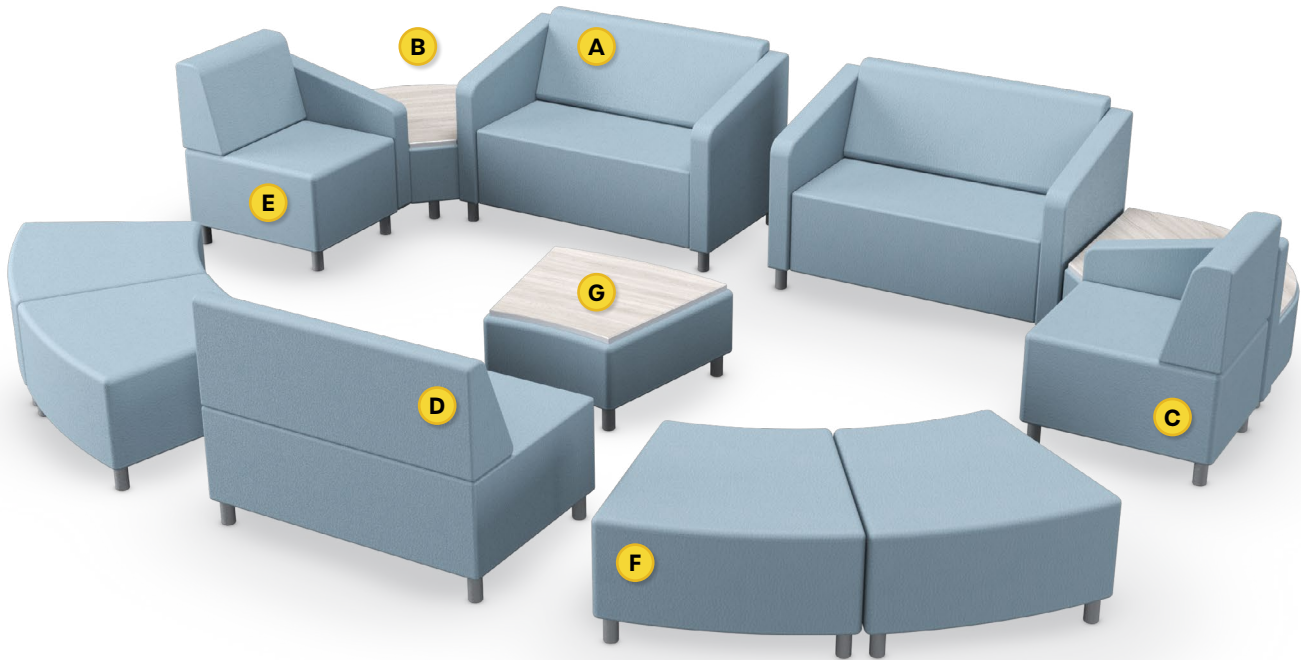

STRAIGHT + CURVED SOFT SEATING

Layout 20

- Ideal for medium to large lobbies
- Seats up to 12

Key	Qty	Part Number	Description	Dimensions
A	2	2000CLR	Loveseat - Both Arms	34.5"H × 53"W × 29.5"D
B	2	6000RBT	Corner Bench - Round - Table Top	16"H × 49"W × 34"D
C	1	1000CRH	Chair - Right Arm	34.5"H × 26.5"W × 29.5"D
D	1	2000C	Loveseat - Armless	34.5"H × 45"W × 29.5"D
E	1	1000CLH	Chair - Left Arm	34.5"H × 26.5"W × 29.5"D
F	4	3000B	22.5° Wedge Bench	18.5"H × 33"W × 29.5"D
G	1	3000T	22.5° Wedge Bench - Table Top	16"H × 33"W × 29.5"D

STRAIGHT + CURVED SOFT SEATING

Layout 21

- Ideal for medium to large lobbies
- Seats up to 12

Key	Qty	Part Number	Description	Dimensions
A	2	2000CLR	Loveseat - Both Arms	34.5"H × 53"W × 29.5"D
B	2	6000RBT	Corner Bench - Round - Table Top	16"H × 49"W × 34"D
C	1	1000CRH	Chair - Right Arm	34.5"H × 26.5"W × 29.5"D
D	1	2000C	Loveseat - Armless	34.5"H × 45"W × 29.5"D
E	1	1000CLH	Chair - Left Arm	34.5"H × 26.5"W × 29.5"D
F	4	3000B	22.5° Wedge Bench	18.5"H × 33"W × 29.5"D
G	1	3000T	22.5° Wedge Bench - Table Top	16"H × 33"W × 29.5"D