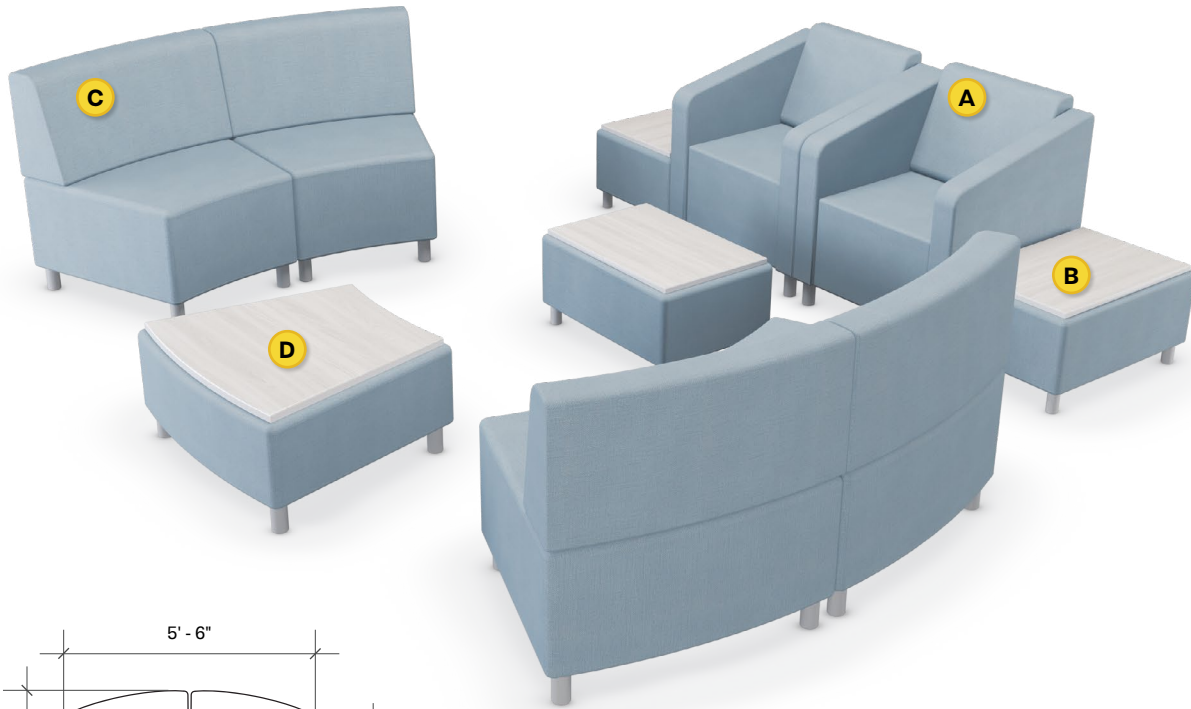

STRAIGHT + CURVED SOFT SEATING

Layout 12

- Ideal for small to medium lobbies
- Seats up to 6

Key	Qty	Part Number	Description	Dimensions
A	2	1000CLR	Chair - Both Arms	34.5"H × 30.5"W × 29.5"D
B	3	1000T	Single Bench - Table Top	16"H × 22.5"W × 29.5"D
C	4	3000CIB	22.5° Inside Wedge Chair - Armless	34.5"H × 33"W × 29.5"D
D	1	3000T	22.5° Wedge Bench - Table Top	16"H × 33"W × 29.5"D

STRAIGHT + CURVED SOFT SEATING

Layout 13

- Ideal for small to medium lobbies
- Seats up to 6

Key	Qty	Part Number	Description	Dimensions
A	2	1000CLR	Chair - Both Arms	34.5"H x 30.5"W x 29.5"D
B	3	1000T	Single Bench - Table Top	16"H x 22.5"W x 29.5"D
C	4	3000CIB	22.5° Inside Wedge Chair - Armless	34.5"H x 33"W x 29.5"D
D	1	3000T	22.5° Wedge Bench - Table Top	16"H x 33"W x 29.5"D