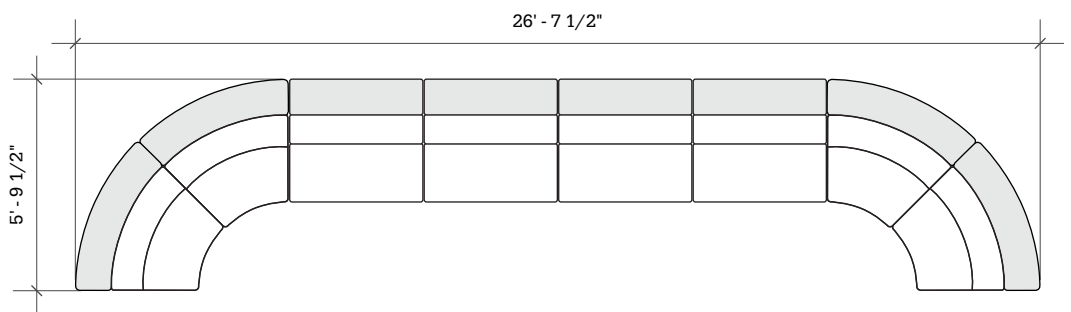

ORBIT MEDIA SPACE SOFT SEATING

Layout C

- Ideal for medium to large media spaces
- Seats up to 28

Key	Qty	Part Number	Description	Dimensions
A	4	2000CHBTS-42	Orbit Loveseat + 42"H back shelf	42.5"H × 22.5"W × 29.5"D
B	4	4000CHBTS-42	Orbit 45° Wedge + 42"H back shelf	42.5"H × 52.5"W × 29.5"D