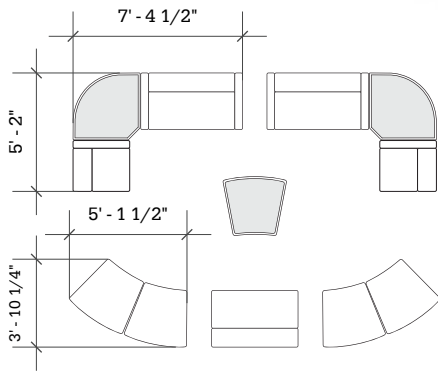

STRAIGHT + CURVED SOFT SEATING

Layout 19

- Ideal for medium to large lobbies
- Seats up to 12

Key	Qty	Part Number	Description	Dimensions
A	2	2000CLR	Loveseat - Both Arms	34.5"H × 53"W × 29.5"D
B	2	6000RBT	Corner Bench - Round - Table Top	16"H × 49"W × 34"D
C	1	1000CRH	Chair - Right Arm	34.5"H × 26.5"W × 29.5"D
D	1	2000C	Loveseat - Armless	34.5"H × 45"W × 29.5"D
E	1	1000CLH	Chair - Left Arm	34.5"H × 26.5"W × 29.5"D
F	4	3000B	22.5° Wedge Bench	18.5"H × 33"W × 29.5"D
G	1	3000T	22.5° Wedge Bench - Table Top	16"H × 33"W × 29.5"D

STRAIGHT + CURVED SOFT SEATING

Layout 20

- Ideal for medium to large lobbies
- Seats up to 12

Key	Qty	Part Number	Description	Dimensions
A	2	2000CLR	Loveseat - Both Arms	34.5"H × 53"W × 29.5"D
B	2	6000RBT	Corner Bench - Round - Table Top	16"H × 49"W × 34"D
C	1	1000CRH	Chair - Right Arm	34.5"H × 26.5"W × 29.5"D
D	1	2000C	Loveseat - Armless	34.5"H × 45"W × 29.5"D
E	1	1000CLH	Chair - Left Arm	34.5"H × 26.5"W × 29.5"D
F	4	3000B	22.5° Wedge Bench	18.5"H × 33"W × 29.5"D
G	1	3000T	22.5° Wedge Bench - Table Top	16"H × 33"W × 29.5"D

STRAIGHT + CURVED SOFT SEATING

Layout 21

- Ideal for medium to large lobbies
- Seats up to 12

Key	Qty	Part Number	Description	Dimensions
A	2	2000CLR	Loveseat - Both Arms	34.5"H × 53"W × 29.5"D
B	2	6000RBT	Corner Bench - Round - Table Top	16"H × 49"W × 34"D
C	1	1000CRH	Chair - Right Arm	34.5"H × 26.5"W × 29.5"D
D	1	2000C	Loveseat - Armless	34.5"H × 45"W × 29.5"D
E	1	1000CLH	Chair - Left Arm	34.5"H × 26.5"W × 29.5"D
F	4	3000B	22.5° Wedge Bench	18.5"H × 33"W × 29.5"D
G	1	3000T	22.5° Wedge Bench - Table Top	16"H × 33"W × 29.5"D