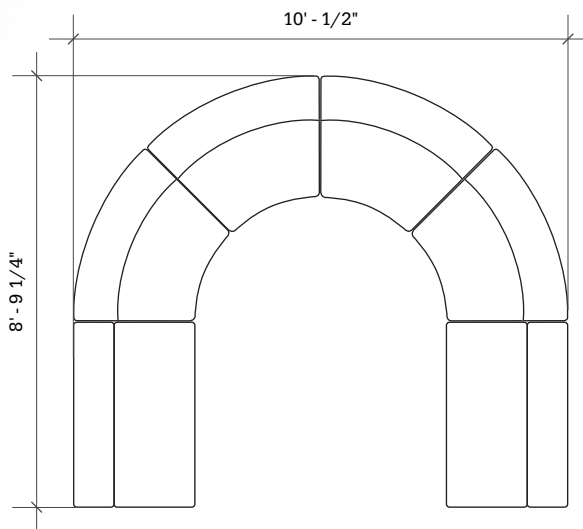

STRAIGHT + CURVED SOFT SEATING

Layout 26

- Ideal for small to medium lobbies
- Seats up to 6

Key	Qty	Part Number	Description	Dimensions
A	4	1000CLR	Chair - Both Arms	34.5"H x 30.5"W x 29.5"D
B	2	6000RBT	Corner Bench - Round - Table Top	16"H x 49"W x 34"D
C	1	2000C	Loveseat - Armless	34.5"H x 45"W x 29.5"D
D	4	1000T	Single Bench - Table Top	16"H x 22.5"W x 29.5"D

STRAIGHT + CURVED SOFT SEATING

Layout 27

- Ideal for small to medium lobbies
- Seats up to 6

Key	Qty	Part Number	Description	Dimensions
A	4	1000CLR	Chair - Both Arms	34.5"H x 30.5"W x 29.5"D
B	2	6000RBT	Corner Bench - Round - Table Top	16"H x 49"W x 34"D
C	1	2000C	Loveseat - Armless	34.5"H x 45"W x 29.5"D
D	4	1000T	Single Bench - Table Top	16"H x 22.5"W x 29.5"D

STRAIGHT + CURVED SOFT SEATING

Layout 28

- Ideal for small media spaces
- Seats up to 8

Key	Qty	Part Number	Description	Dimensions
A	2	2000C	Loveseat - Armless	34.5"H × 45"W × 29.5"D
B	4	4000CIB	45° Inside Wedge Chair - Armless	34.5"H × 45"W × 29.5"D