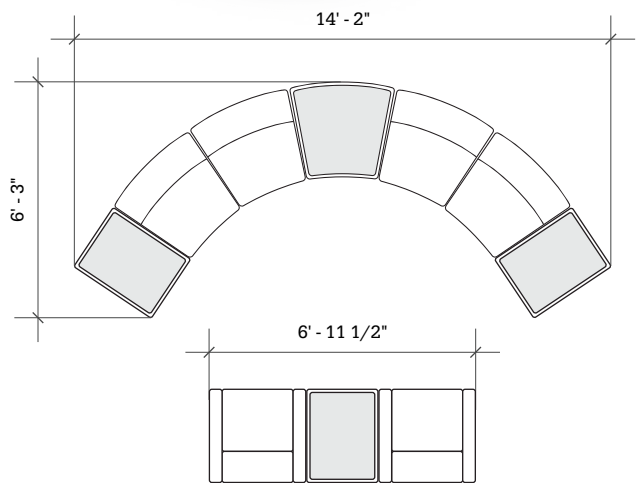

STRAIGHT + CURVED SOFT SEATING

Layout 12

- Ideal for small to medium lobbies
- Seats up to 6

Key	Qty	Part Number	Description	Dimensions
A	2	1000CLR	Chair - Both Arms	34.5"H × 30.5"W × 29.5"D
B	3	1000T	Single Bench - Table Top	16"H × 22.5"W × 29.5"D
C	4	3000CIB	22.5° Inside Wedge Chair - Armless	34.5"H × 33"W × 29.5"D
D	1	3000T	22.5° Wedge Bench - Table Top	16"H × 33"W × 29.5"D

STRAIGHT + CURVED SOFT SEATING

Layout 13

- Ideal for small to medium lobbies
- Seats up to 6

Key	Qty	Part Number	Description	Dimensions
A	2	1000CLR	Chair - Both Arms	34.5"H x 30.5"W x 29.5"D
B	3	1000T	Single Bench - Table Top	16"H x 22.5"W x 29.5"D
C	4	3000CIB	22.5° Inside Wedge Chair - Armless	34.5"H x 33"W x 29.5"D
D	1	3000T	22.5° Wedge Bench - Table Top	16"H x 33"W x 29.5"D

STRAIGHT + CURVED SOFT SEATING

Layout 14

- Ideal for small to medium lobbies
- Seats up to 6

Key	Qty	Part Number	Description	Dimensions
A	2	1000CLR	Chair - Both Arms	34.5"H x 30.5"W x 29.5"D
B	3	1000T	Single Bench - Table Top	16"H x 22.5"W x 29.5"D
C	4	3000CIB	22.5° Inside Wedge Chair - Armless	34.5"H x 33"W x 29.5"D
D	1	3000T	22.5° Wedge Bench - Table Top	16"H x 33"W x 29.5"D

STRAIGHT + CURVED SOFT SEATING

Layout 15

- Ideal for medium to large lobbies
- Seats up to 12

Key	Qty	Part Number	Description	Dimensions
A	2	2000CLR	Loveseat - Both Arms	34.5\"H × 53\"W × 29.5\"D
B	2	6000RBT	Corner Bench - Round - Table Top	16\"H × 49\"W × 34\"D
C	1	1000CRH	Chair - Right Arm	34.5\"H × 26.5\"W × 29.5\"D
D	1	2000C	Loveseat - Armless	34.5\"H × 45\"W × 29.5\"D
E	1	1000CLH	Chair - Left Arm	34.5\"H × 26.5\"W × 29.5\"D
F	4	3000B	22.5° Wedge Bench	18.5\"H × 33\"W × 29.5\"D
G	1	3000T	22.5° Wedge Bench - Table Top	16\"H × 33\"W × 29.5\"D