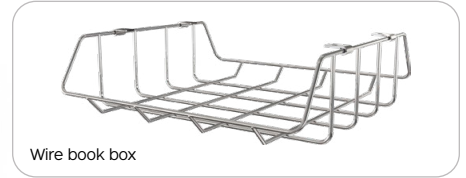

HIERARCHY BELUGA DESK

A fun and creative element.

Ergonomic shape adds energy and inspiration to any group setting.

Locking casters

Pack hook

Wire book box

Enclosed book box

Tote tray

HIERARCHY BELUGA DESK

- Fun and ergonomic shape adds energy and inspiration to any classroom or shared setting. Group students easily for collaborative projects or assignments.
- The Hierarchy Beluga Desk is an ideal configurable classroom system with full right- and left-hand accessibility. Available in two sizes: small and medium.
- Specifically designed for supporting a variety of learning modes to promote interaction in your classroom.
- Scratch-resistant 1-1/4" thick HPL top with 3mm flat edge banding. Available in standard and custom laminates and edge bands.
- Powder-coated steel legs are designed for quick assembly and one-screw adjustment, available with a platinum or black finish (please note: black youth height and standing height legs are considered custom and incur longer lead times and MOQs).
- Choose from three leg height adjustment ranges to fit the users and activities for your environment. Standard legs (1-1/2" diameter) adjust from 18" to 29"H. Youth height legs (1-1/2" diameter) adjust from 12" to 18"H. And standing height legs (1-3/4" diameter) adjust from 27" to 42"H.
- Legs include floor safe glides, or choose optional dual-wheel locking casters for easy pod configuration
- SCS Indoor Advantage Gold Certified.

	Small (Standard Leg)	Small (Standing Leg)	Medium (Standard Leg)	Medium (Standing Leg)
Casters	✓	✓	✓	✓
Pack Hook	✓	✓	✓	✓
Wire Book Box	✓	✗	✓	✓
Enclosed Book Box	✗	✗	✓	✗
Tote Tray II	✓	✗	✓	✓

This product is customizable! View our most up-to-date fabric and finish catalog online by scanning the QR code or visiting moorecoinc.com/materials