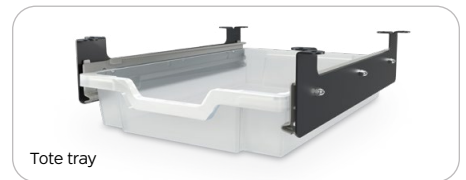

HIERARCHY BELUGA DESK

A fun and creative element.

Ergonomic shape adds energy and inspiration to any group setting.

Locking casters

Pack hook

Wire book box

Enclosed book box

Tote tray

HIERARCHY BELUGA DESK

- Fun and ergonomic shape adds energy and inspiration to any classroom or shared setting. Group students easily for collaborative projects or assignments.
- The Hierarchy Beluga Desk is an ideal configurable classroom system with full right- and left-hand accessibility. Available in two sizes: small and medium.
- Specifically designed for supporting a variety of learning modes to promote interaction in your classroom.
- Scratch-resistant 1-1/4" thick HPL top with 3mm flat edge banding. Available in standard and custom laminates and edge bands.
- Powder-coated steel legs are designed for quick assembly and one-screw adjustment, available with a platinum or black finish (please note: black youth height and standing height legs are considered custom and incur longer lead times and MOQs).
- Choose from three leg height adjustment ranges to fit the users and activities for your environment. Standard legs (1-1/2" diameter) adjust from 18" to 29"H. Youth height legs (1-1/2" diameter) adjust from 12" to 18"H. And standing height legs (1-3/4" diameter) adjust from 27" to 42"H.
- Legs include floor safe glides, or choose optional dual-wheel locking casters for easy pod configuration
- SCS Indoor Advantage Gold Certified.