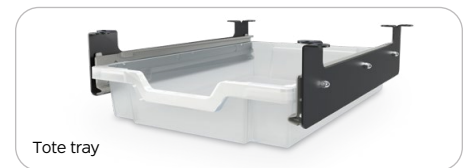

HIERARCHY RECTANGLE DESK

Arrange and rearrange your classroom in a snap!

Classic shape creates easy collaboration spaces.

	Standard Leg	Standing Leg
Casters	✓	✓
Pack Hook	✓	✓
Wire Book Box	✓	✗
Enclosed Book Box	✓	✗
Tote Tray II	✓	✗

HIERARCHY RECTANGLE DESK

- Arrange and rearrange your classroom in a snap for pairs and groups of all sizes. A basic and traditional rectangle shape creates easy collaboration spaces.
- The Hierarchy Rectangle Desk offers durability and custom options made to fit any classroom setting.
- Quick assembly and sturdy construction ensure that these desks will last through one educational career to the next.
- Top measures 29"W x 20"D. Comes with scratch resistant 1-1/4" thick HPL top and 3mm flat edge banding. Available in standard and custom laminates and edge bands.
- Powder-coated steel legs are designed for quick assembly and one-screw adjustment, available with a platinum or black finish (please note: black youth height and standing height legs are considered custom and incur longer lead times and MOQs).
- Choose from three leg height adjustment ranges to fit the users and activities for your environment. Standard legs (1-1/2" diameter) adjust from 18" to 29"H. Youth height legs (1-1/2" diameter) adjust from 12" to 18"H. And standing height legs (1-3/4" diameter) adjust from 27" to 42"H.
- Legs include floor safe glides, or choose optional dual-wheel locking casters for easy pod configuration.
- SCS Indoor Advantage Gold Certified.