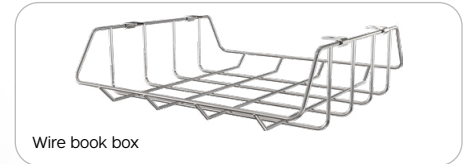

HIERARCHY RECTANGLE DESK

Arrange and rearrange your classroom in a snap!

Classic shape creates easy collaboration spaces.

	Standard Leg	Standing Leg
Casters	✓	✓
Pack Hook	✓	✓
Wire Book Box	✓	✗
Enclosed Book Box	✓	✗
Tote Tray II	✓	✗

HIERARCHY RECTANGLE DESK

- Arrange and rearrange your classroom in a snap for pairs and groups of all sizes. A basic and traditional rectangle shape creates easy collaboration spaces.
- The Hierarchy Rectangle Desk offers durability and custom options made to fit any classroom setting.
- Quick assembly and sturdy construction ensure that these desks will last through one educational career to the next.
- Top measures 29"W x 20"D. Comes with scratch resistant 1-1/4" thick HPL top and 3mm flat edge banding. Available in standard and custom laminates and edge bands.
- Powder-coated steel legs are designed for quick assembly and one-screw adjustment, available with a platinum or black finish (please note: black youth height and standing height legs are considered custom and incur longer lead times and MOQs).
- Choose from three leg height adjustment ranges to fit the users and activities for your environment. Standard legs (1-1/2" diameter) adjust from 18" to 29"H. Youth height legs (1-1/2" diameter) adjust from 12" to 18"H. And standing height legs (1-3/4" diameter) adjust from 27" to 42"H.
- Legs include floor safe glides, or choose optional dual-wheel locking casters for easy pod configuration.
- SCS Indoor Advantage Gold Certified.