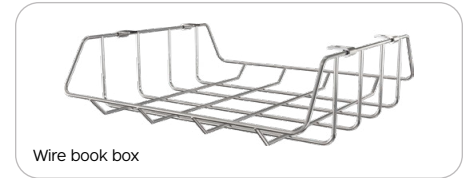

HIERARCHY CLOUD 9 DESK

Fun shape for easy breezy set up.

Easy to configure desk and table for all ages, sizes, and left- or right-handed users.

	Standard Leg	Standing Leg
Casters	✓	✓
Pack Hook	✓	✓
Wire Book Box	✓	✗
Enclosed Book Box	✓	✗
Tote Tray II	✗	✗

HIERARCHY CLOUD 9 DESK

- Fun shape for easy breezy set up. Group students easily for collaborative projects or assignments.
- Hierarchy Cloud 9 Desk is a configurable and customizable system for your flexible classroom. Easy to configure desk for all ages, sizes, and left- or right-handed users.
- Specifically designed to support a variety of learning modes to promote interaction in your instructional spaces, the fun curved shape creates multiple pod configurations.
- Comes with scratch resistant 1-¼" thick HPL top and 3mm flat edge banding. Available in standard and custom laminates and edge bands.
- Powder-coated steel legs are designed for quick assembly and one-screw adjustment, available with a platinum or black finish (please note: black youth height and standing height legs are considered custom and incur longer lead times and MOQs).
- Choose from three leg height adjustment ranges to fit the users and activities for your environment. Standard legs (1-½" diameter) adjust from 18" to 29"H. Youth height legs (1-½" diameter) adjust from 12" to 18"H. And standing height legs (1-¾" diameter) adjust from 27" to 42"H.
- Legs include floor safe glides, or choose optional dual-wheel locking casters for easy pod configuration.
- Patent pending. SCS Indoor Advantage Gold Certified.