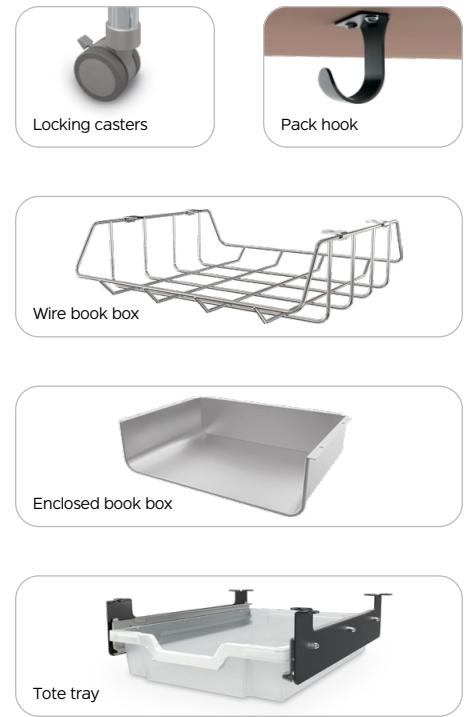

HIERARCHY CREATOR DESK

Organic and creative shapes for fun in learning

Your environments can instantly be more flexible and user-friendly!

HIERARCHY CREATOR DESK

- With fun and organic shapes that work individually or in groups, the Hierarchy Creator Desk system brings simplicity and functionality in a package made to fit any learning setting.
- Use alone, or join the Hierarchy Creator Desks together in a number of ways. The versatile desk's ergonomic shapes provide flexibility and comfort. Each shape is designed to work with all the others, with complementary curves.
- Comes with scratch resistant 1-1/4" thick HPL top and 3mm flat edge banding. Available in standard and custom laminates and edge bands.
- Powder-coated steel legs are designed for quick assembly and one-screw adjustment, available with a platinum or black finish (please note: black youth height and standing height legs are custom and incur longer lead times and MOOs).
- Choose from three leg heights to fit your environment. Standard legs (1-1/2" diameter) adjust from 18" to 29"H. Standing height legs (1-3/4" diameter) adjust from 27" to 42"H. Youth height legs (1-1/2" diameter) adjust from 12" to 18"H.
- Legs include floor safe glides, or choose dual-wheel locking casters for easy pod configuration.
- Twelve year limited warranty. SCS Indoor Advantage Gold Certified.

This product is customizable! View our most up-to-date fabric and finish catalog online by scanning the QR code or visiting moorecoinc.com/materials

	Triangle (Standard Leg)	Triangle (Standing Leg)	Rectangle (Standard Leg)	Rectangle (Standing Leg)	Hex Trap (Standard Leg)	Hex Trap (Standing Leg)	Oct Trap (Standard Leg)	Oct Trap (Standing Leg)
Casters	✓	✓	✓	✓	✓	✓	✓	✓
Pack Hook	✓	✓	✓	✓	✓	✓	✓	✓
Wire Book Box	✓	✗	✓	✗	✗	✗	✗	✗
Enclosed Book Box	✓	✗	✓	✗	✓	✗	✓	✗
Tote Tray II	✓	✗	✓	✓	✗	✗	✗	✗