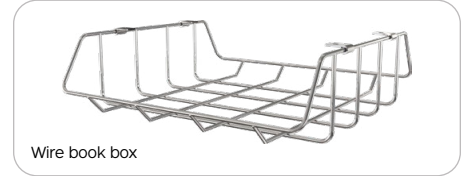

HIERARCHY SNAP DESK

Configurable Student Desk System

HIERARCHY™
by MooreCo

Arrange and rearrange your classroom in a snap!

Shapes and sizes work together to create easy collaboration spaces.

MOORECO™

Hexagonal Trapezoid:

Octagonal Trapezoid:

HIERARCHY SNAP DESK

- Arrange and rearrange your classroom in a snap. Shapes and sizes work together to create easy collaboration spaces.
- The Hierarchy Snap Desk offers durability and custom options made to fit any classroom setting.
- Quick assembly and sturdy construction ensure that these desks will last through one educational career to the next.
- Available in two sizes for space saving ergonomics: octagonal trapezoid (for groups of four or eight) and hexagonal trapezoid (for groups of three or six).
- Top measures 1-1/4" thick. Choose from a variety of standard HPL laminate colors and 3mm flat edge band options. Or customize your table to match any space or design scheme.
- Powder-coated steel legs are designed for quick assembly and one-screw adjustment, available with a platinum or black finish (please note: black youth height and standing height legs are considered custom and incur longer lead times and MOQs).
- Choose from three leg height adjustment ranges to fit the users and activities for your environment. Standard legs (1-1/2" diameter) adjust from 18" to 29"H. Youth height legs (1-1/2" diameter) adjust from 12" to 18"H. And standing height legs (1-3/4" diameter) adjust from 27" to 42"H.
- Legs include floor safe glides, or choose optional dual-wheel locking casters for easy pod configuration.
- SCS Indoor Advantage Gold Certified.

This product is customizable! View our most up-to-date fabric and finish catalog online by scanning the QR code or visiting moorecoinc.com/materials

	Octagonal Trap (Standard Leg)	Octagonal Trap (Standing Leg)	Hexagonal Trap (Standard Leg)	Hexagonal Trap (Standing Leg)
Casters	✓	✓	✓	✓
Pack Hook	✓	✓	✓	✓
Wire Book Box	✗	✗	✗	✗
Enclosed Book Box	✓	✗	✓	✗
Tote Tray II	✗	✗	✗	✗