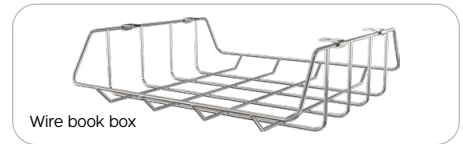

# HIERARCHY TILE DESK

Your building block for dynamic learning.

Uniquely designed to create assemblages to meet the needs of any learning or working environment.

	Standard Leg	Standing Leg
Casters	✓	✓
Pack Hook	✓	✓
Wire Book Box	✓	✗
Enclosed Book Box	✓	✗
Tote Tray II	✓	✗

## HIERARCHY TILE DESK

- The Hierarchy Tile Desk is your building block for dynamic, collaborative learning. Uniquely designed to create assemblages to meet the needs of any learning or working environment.
- Offering quick and easy assembly, numerous group configurations, height adjustability, and custom laminates.
- Join the Hierarchy Tile Desk together in a number of ways to fit your needs. The highly versatile desk's fun and ergonomic shape provides flexibility and workspace comfort. Allows easy left- or right-hand seating.
- Comes with scratch resistant 1-¼" thick HPL top and 3mm flat edge banding. Available in standard and custom laminates and edge bands.
- Powder-coated steel legs are designed for quick assembly and one-screw adjustment, available with a platinum or black finish (please note: black youth height and standing height legs are considered custom and incur longer lead times and MOQs).
- Choose from three leg height adjustment ranges to fit the users and activities for your environment. Standard legs (1-½" diameter) adjust from 18" to 29"H. Youth height legs (1-½" diameter) adjust from 12" to 18"H. And standing height legs (1-¾" diameter) adjust from 27" to 42"H.
- Legs include floor safe glides, or choose optional dual-wheel locking casters for easy pod configuration.
- SCS Indoor Advantage Gold Certified.