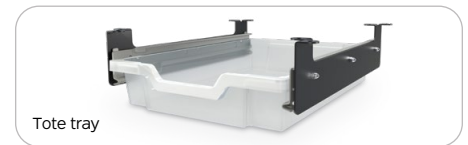

HIERARCHY QUAD DESK

Change up the pace.

Fun shape and different sizes create multiple configuration options.

MOORECO™

HIERARCHY QUAD DESK

- Change up the pace. Fun shape and different sizes create multiple configuration options.
- The Hierarchy Quad Desk is designed for simple ergonomic seating arrangements for individuals or full classrooms large or small.
- Makes the most of your classroom or training room for any age learner. Specifically designed to support a variety of learning modes to promote interaction.
- Comes with scratch resistant 1-1/4" thick HPL top and 3mm flat edge banding. Available in standard and custom laminates and edge bands.
- Powder-coated steel legs are designed for quick assembly and one-screw adjustment, available with a platinum or black finish (please note: black youth height and standing height legs are considered custom and incur longer lead times and MOQs).
- Choose from three leg height adjustment ranges to fit the users and activities for your environment. Standard legs (1-1/2" diameter) adjust from 18" to 29"H. Youth height legs (1-1/2" diameter) adjust from 12" to 18"H. And standing height legs (1-3/4" diameter) adjust from 27" to 42"H.
- Legs include floor safe glides, or choose optional dual-wheel locking casters for easy pod configuration.
- Can be used in tandem with the Chevron Desk for even more configurable options.
- SCS Indoor Advantage Gold Certified.

	Standard Leg	Standing Leg
Casters	✓	✓
Pack Hook	✓	✓
Wire Book Box	✓	✓
Enclosed Book Box	✓	✓
Tote Tray II	✓	✓

This product is customizable! View our most up-to-date fabric and finish catalog online by scanning the QR code or visiting moorecoinc.com/materials