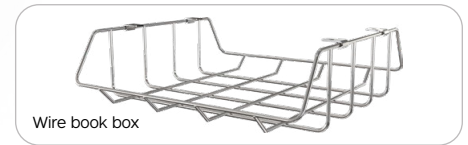

HIERARCHY QUAD DESK

Change up the pace.

Fun shape and different sizes create multiple configuration options.

MOORECO™

HIERARCHY QUAD DESK

- Change up the pace. Fun shape and different sizes create multiple configuration options.
- The Hierarchy Quad Desk is designed for simple ergonomic seating arrangements for individuals or full classrooms large or small.
- Makes the most of your classroom or training room for any age learner. Specifically designed to support a variety of learning modes to promote interaction.
- Comes with scratch resistant 1-1/4" thick HPL top and 3mm flat edge banding. Available in standard and custom laminates and edge bands.
- Powder-coated steel legs are designed for quick assembly and one-screw adjustment, available with a platinum or black finish (please note: black youth height and standing height legs are considered custom and incur longer lead times and MOQs).
- Choose from three leg height adjustment ranges to fit the users and activities for your environment. Standard legs (1-1/2" diameter) adjust from 18" to 29"H. Youth height legs (1-1/2" diameter) adjust from 12" to 18"H. And standing height legs (1-3/4" diameter) adjust from 27" to 42"H.
- Legs include floor safe glides, or choose optional dual-wheel locking casters for easy pod configuration.
- Can be used in tandem with the Chevron Desk for even more configurable options.
- SCS Indoor Advantage Gold Certified.

	Standard Leg	Standing Leg
Casters	✓	✓
Pack Hook	✓	✓
Wire Book Box	✓	✓
Enclosed Book Box	✓	✓
Tote Tray II	✓	✓

This product is customizable! View our most up-to-date fabric and finish catalog online by scanning the QR code or visiting moorecoinc.com/materials