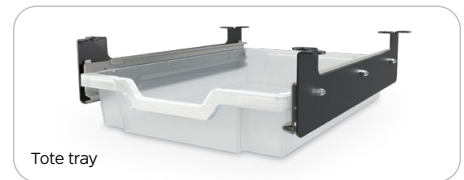

HIERARCHY FENDER

The desk that rocks.

Innovative shape and curves create countless configurations.

MOORECO™

HIERARCHY FENDER BY MOORECO DESK

- The Hierarchy Fender by MooreCo Desk brings simplicity and functionality in a customizable package made to fit any classroom or study setting.
- Offering quick and easy assembly, numerous group configurations, height adjustability, and custom laminates.
- Join the desks together in a number of ways to fit your needs. The highly versatile table's ergonomic shape provides flexibility and workspace comfort.
- Comes with scratch resistant 1-1/4" thick HPL top and 3mm flat edge banding. Available in standard and custom laminates and edge bands.
- Powder-coated steel legs are designed for quick assembly and one-screw adjustment, available with a platinum or black finish (please note: black youth height and standing height legs are considered custom and incur longer lead times and MOQs).
- Choose from three leg height adjustment ranges to fit the users and activities for your environment. Standard legs (1-1/2" diameter) adjust from 18" to 29"H. Youth height legs (1-1/2" diameter) adjust from 12" to 18"H. And standing height legs (1-3/4" diameter) adjust from 27" to 42"H.
- Legs include floor safe glides, or choose optional dual-wheel locking casters for easy pod configuration.
- Twelve year limited warranty. SCS Indoor Advantage Gold Certified.

	Standard (Standard Leg)	Standard (Standing Leg)	Large (Standard Leg)	Large (Standing Leg)
Casters	✓	✓	✓	✓
Pack Hook	✓	✓	✓	✓
Wire Book Box	✓	✗	✓	✓
Enclosed Book Box	✓	✗	✓	✗
Tote Tray II	✓	✗	✓	✓

This product is customizable! View our most up-to-date fabric and finish catalog online by scanning the QR code or visiting moorecoinc.com/materials