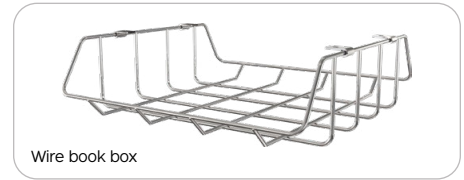

HIERARCHY FENDER

The desk that rocks.

Innovative shape and curves create countless configurations.

MOORECO™

HIERARCHY FENDER BY MOORECO DESK

- The Hierarchy Fender by MooreCo Desk brings simplicity and functionality in a customizable package made to fit any classroom or study setting.
- Offering quick and easy assembly, numerous group configurations, height adjustability, and custom laminates.
- Join the desks together in a number of ways to fit your needs. The highly versatile table's ergonomic shape provides flexibility and workspace comfort.
- Comes with scratch resistant 1-1/4" thick HPL top and 3mm flat edge banding. Available in standard and custom laminates and edge bands.
- Powder-coated steel legs are designed for quick assembly and one-screw adjustment, available with a platinum or black finish (please note: black youth height and standing height legs are considered custom and incur longer lead times and MOQs).
- Choose from three leg height adjustment ranges to fit the users and activities for your environment. Standard legs (1-1/2" diameter) adjust from 18" to 29"H. Youth height legs (1-1/2" diameter) adjust from 12" to 18"H. And standing height legs (1-3/4" diameter) adjust from 27" to 42"H.
- Legs include floor safe glides, or choose optional dual-wheel locking casters for easy pod configuration.
- Twelve year limited warranty. SCS Indoor Advantage Gold Certified.

	Standard (Standard Leg)	Standard (Standing Leg)	Large (Standard Leg)	Large (Standing Leg)
Casters	✓	✓	✓	✓
Pack Hook	✓	✓	✓	✓
Wire Book Box	✓	✗	✓	✓
Enclosed Book Box	✓	✗	✓	✗
Tote Tray II	✓	✗	✓	✓

This product is customizable! View our most up-to-date fabric and finish catalog online by scanning the QR code or visiting moorecoinc.com/materials