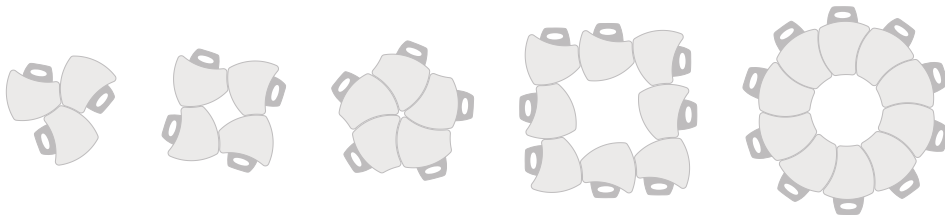

# HIERARCHY SHAPES DESK

Shape up your classroom.

Virtually endless configurations let you create custom layouts.

This product is customizable! View our most up-to-date fabric and finish catalog online by scanning the QR code or visiting [moorecoin.com/materials](https://moorecoin.com/materials)

## HIERARCHY SHAPES DESK

- Shape up your classroom. Virtually endless configurations let you create custom layouts.
- Hierarchy Shapes Desk brings simplicity and functionality in a customizable package made to fit any classroom or study setting.
- Offering quick and easy assembly, numerous group configurations, height adjustability, and custom laminates.
- Join the Hierarchy Shapes Desk together in a number of ways to fit your needs. The highly versatile table's ergonomic shape provides flexibility and workspace comfort. Allows easy left- or right-hand seating.
- Available in two sizes (standard and large) with scratch-resistant 1-1/4" thick HPL top and 3mm flat edge banding. Available in standard and custom laminates and edge bands.
- Powder-coated steel legs are designed for quick assembly and one-screw adjustment, available with a platinum or black finish (please note: black youth height and standing height legs are considered custom and incur longer lead times and MOQs).
- Choose from three leg height adjustment ranges to fit the users and activities for your environment. Standard legs (1-1/2" diameter) adjust from 18" to 29"H. Youth height legs (1-1/2" diameter) adjust from 12" to 18"H. And standing height legs (1-3/4" diameter) adjust from 27" to 42"H.
- Legs include floor safe glides, or choose optional dual-wheel locking casters for easy pod configuration.
- Twelve year limited warranty. Patented design. SCS Indoor Advantage Gold Certified.