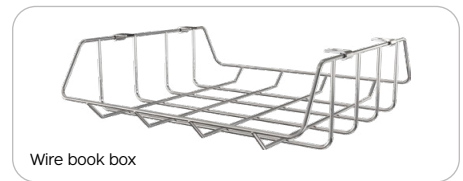

# HIERARCHY SHAPES DESK

Shape up your classroom.

Virtually endless configurations let you create custom layouts.

This product is customizable! View our most up-to-date fabric and finish catalog online by scanning the QR code or visiting [moorecoin.com/materials](https://moorecoin.com/materials)

## HIERARCHY SHAPES DESK

- Shape up your classroom. Virtually endless configurations let you create custom layouts.
- Hierarchy Shapes Desk brings simplicity and functionality in a customizable package made to fit any classroom or study setting.
- Offering quick and easy assembly, numerous group configurations, height adjustability, and custom laminates.
- Join the Hierarchy Shapes Desk together in a number of ways to fit your needs. The highly versatile table's ergonomic shape provides flexibility and workspace comfort. Allows easy left- or right-hand seating.
- Available in two sizes (standard and large) with scratch-resistant 1-1/4" thick HPL top and 3mm flat edge banding. Available in standard and custom laminates and edge bands.
- Powder-coated steel legs are designed for quick assembly and one-screw adjustment, available with a platinum or black finish (please note: black youth height and standing height legs are considered custom and incur longer lead times and MOQs).
- Choose from three leg height adjustment ranges to fit the users and activities for your environment. Standard legs (1-1/2" diameter) adjust from 18" to 29"H. Youth height legs (1-1/2" diameter) adjust from 12" to 18"H. And standing height legs (1-3/4" diameter) adjust from 27" to 42"H.
- Legs include floor safe glides, or choose optional dual-wheel locking casters for easy pod configuration.
- Twelve year limited warranty. Patented design. SCS Indoor Advantage Gold Certified.