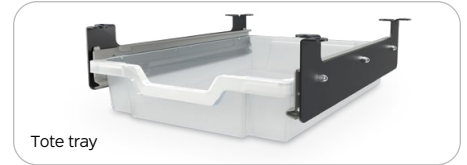

HIERARCHY MONROE DESK

Prepare for a bright future.

Versatile desk joins to create dynamic clusters for imaginative and engaging learning.

Locking casters

Pack hook

Wire book box

Enclosed book box

Tote tray

HIERARCHY MONROE DESK

- Prepare students for a bright future with the Hierarchy Monroe Desk. This versatile desk joins to create dynamic clusters for imaginative, engaging learning.
- Offering quick and easy assembly, numerous group configurations, height adjustability, and custom laminates.
- Join the Hierarchy Monroe Desk together in a number of ways to fit your needs. The highly versatile desk's fun and ergonomic shape provides flexibility and workspace comfort. Allows easy left- or right-hand seating.
- Comes with scratch resistant 1-1/4" thick HPL top and 3mm flat edge banding. Available in standard and custom laminates and edge bands.
- Powder-coated steel legs are designed for quick assembly and one-screw adjustment, available with a platinum or black finish (please note: black youth height and standing height legs are considered custom and incur longer lead times and MOQs).
- Choose from three leg height adjustment ranges to fit the users and activities for your environment. Standard legs (1-1/2" diameter) adjust from 18" to 29"H. Youth height legs (1-1/2" diameter) adjust from 12" to 18"H. And standing height legs (1-3/4" diameter) adjust from 27" to 42"H.
- Legs include floor safe glides, or choose optional dual-wheel locking casters for easy pod configuration.
- SCS Indoor Advantage Gold Certified.