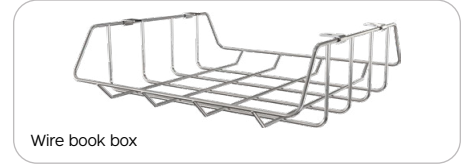

HIERARCHY MONROE DESK

Prepare for a bright future.

Versatile desk joins to create dynamic clusters for imaginative and engaging learning.

Locking casters

Pack hook

Wire book box

Enclosed book box

Tote tray

HIERARCHY MONROE DESK

- Prepare students for a bright future with the Hierarchy Monroe Desk. This versatile desk joins to create dynamic clusters for imaginative, engaging learning.
- Offering quick and easy assembly, numerous group configurations, height adjustability, and custom laminates.
- Join the Hierarchy Monroe Desk together in a number of ways to fit your needs. The highly versatile desk's fun and ergonomic shape provides flexibility and workspace comfort. Allows easy left- or right-hand seating.
- Comes with scratch resistant 1-1/4" thick HPL top and 3mm flat edge banding. Available in standard and custom laminates and edge bands.
- Powder-coated steel legs are designed for quick assembly and one-screw adjustment, available with a platinum or black finish (please note: black youth height and standing height legs are considered custom and incur longer lead times and MOQs).
- Choose from three leg height adjustment ranges to fit the users and activities for your environment. Standard legs (1-1/2" diameter) adjust from 18" to 29"H. Youth height legs (1-1/2" diameter) adjust from 12" to 18"H. And standing height legs (1-3/4" diameter) adjust from 27" to 42"H.
- Legs include floor safe glides, or choose optional dual-wheel locking casters for easy pod configuration.
- SCS Indoor Advantage Gold Certified.

	Small (Standard Leg)	Small (Standing Leg)	Standard (Standard Leg)	Standard (Standing Leg)
Casters	✓	✓	✓	✓
Pack Hook	✓	✓	✓	✓
Wire Book Box	✓	✗	✓	✓
Enclosed Book Box	✓	✗	✓	✗
Tote Tray II	✓	✗	✓	✗

This product is customizable! View our most up-to-date fabric and finish catalog online by scanning the QR code or visiting moorecoinc.com/materials