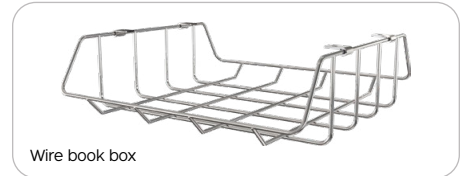

HIERARCHY CHEVRON DESK

Versatile shape for multiple configurations.

Group students easily for collaborative projects or assignments.

	Small (Standard Leg)	Small (Standing Leg)	Large (Standard Leg)	Large (Standing Leg)
Casters	✓	✓	✓	✓
Pack Hook	✓	✓	✓	✓
Wire Book Box	✓	✗	✓	✓
Enclosed Book Box	✓	✗	✓	✓
Tote Tray II	✗	✗	✓	✓

HIERARCHY CHEVRON DESK

- Versatile shape for multiple configurations. Group students easily for collaborative projects or assignments.
- The Hierarchy Chevron Desk is an ideal configurable classroom system with full right- and left-hand accessibility.
- Specifically designed for supporting a variety of learning modes to promote interaction in your classroom.
- Comes with scratch resistant 1-1/4" thick HPL top and 3mm flat edge banding. Available in standard and custom laminates and edge bands.
- Powder-coated steel legs are designed for quick assembly and one-screw adjustment, available with a platinum or black finish (please note: black youth height and standing height legs are considered custom and incur longer lead times and MOQs).
- Choose from three leg height adjustment ranges to fit the users and activities for your environment. Standard legs (1-1/2" diameter) adjust from 18" to 29"H. Youth height legs (1-1/2" diameter) adjust from 12" to 18"H. And standing height legs (1-3/4" diameter) adjust from 27" to 42"H.
- Legs include floor safe glides, or choose optional dual-wheel locking casters for easy pod configuration.
- SCS Indoor Advantage Gold Certified.